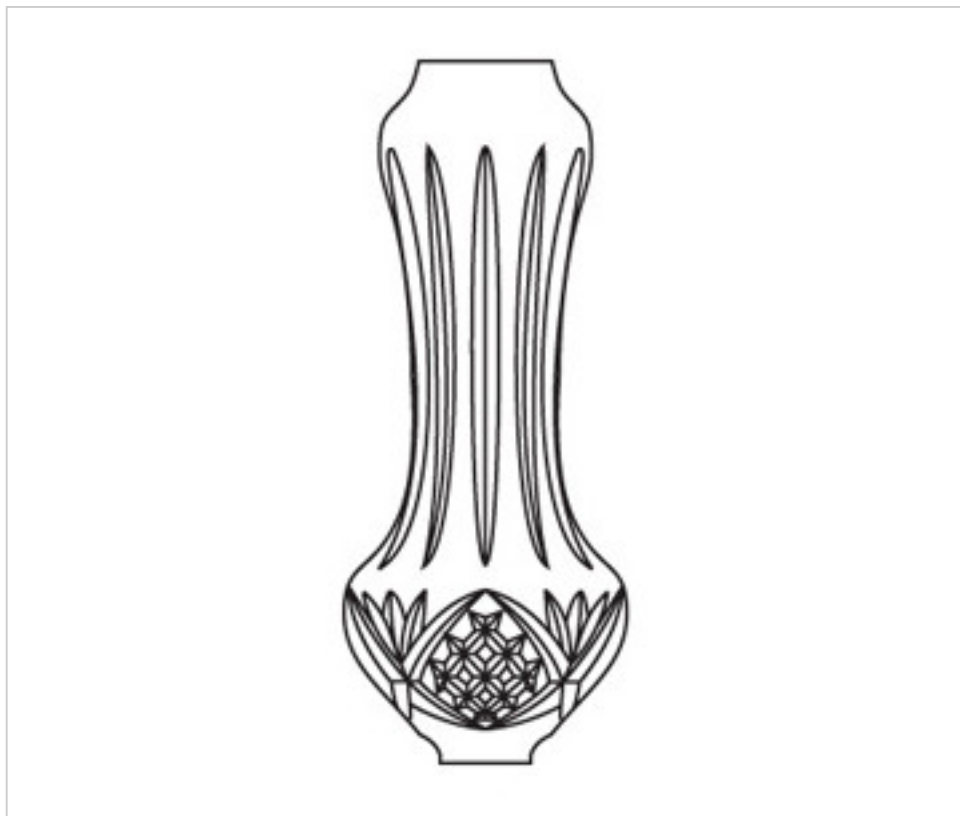

CRYSTAL FOR LAMPS > Columns And Bobeches > Lead Crystal Columns And Bobeches
Rhombus Series

3809140

Column 909140 h245mm lead crystal

December 22nd, 2024, 04:00

DESCRIPTION

Blown and hand-cut lead Crystal

PRICE

	Lot	P.V.P. excluding VAT
	1	49,35€
	6	44,88€
	12	42,45€

Continued on next page >>

CRYSTAL FOR LAMPS > Columns And Bobeches > Lead Crystal Columns And Bobeches
Rhombus Series

3809140

Column 909140 h245mm lead crystal

TECHNICAL SPECIFICATIONS

Weight: 547 Grams

NOTES

Lead Crystal

OTHER FEATURES

High (mm): 245

Diameter (mm): 88

Central Hole (mm): 14

DOCUMENTS

 [Column 909140 h245mm lead crystal](#)