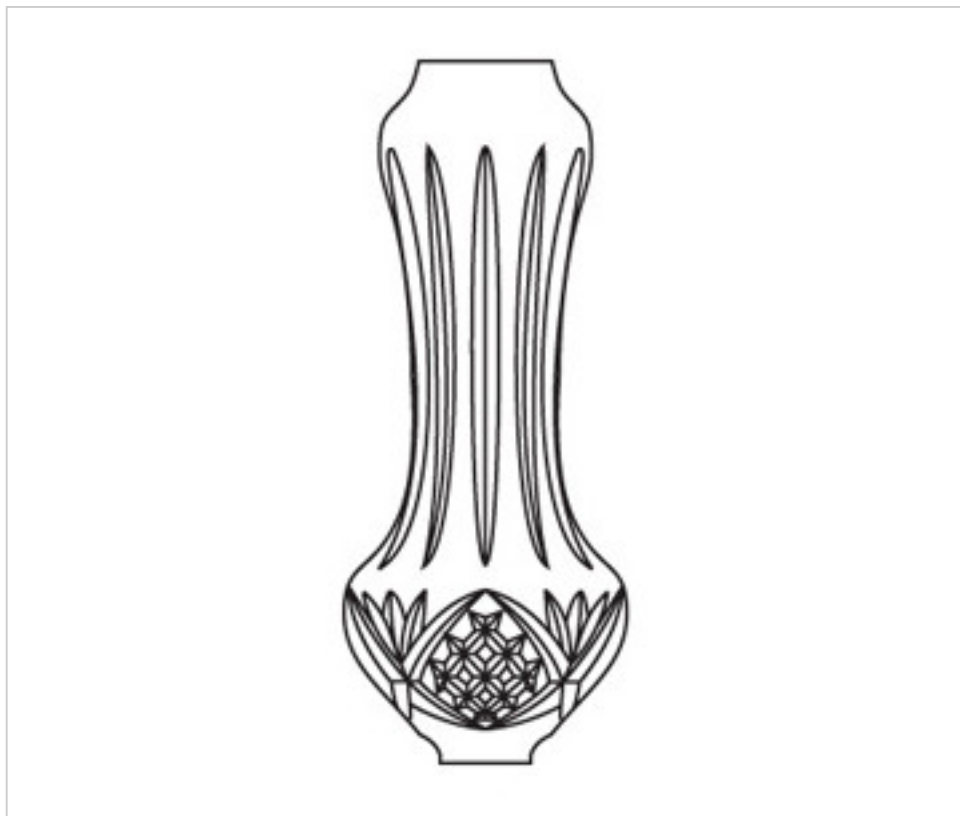

3809140

Column 909140 h245mm lead crystal

April 05th, 2025, 12:53

DESCRIPTION

Blown and hand-cut lead Crystal

PRICE

	Lot	P.V.P. excluding VAT
	1	49,35€
	6	44,88€
	12	42,45€

Continued on next page >>

CRYSTAL FOR LAMPS > Columns And Bobeches > Lead Crystal Columns And Bobeches
Rhombus Series

3809140

Column 909140 h245mm lead crystal

TECHNICAL SPECIFICATIONS

Weight: 547 Grams

NOTES

Lead Crystal

OTHER FEATURES

High (mm): 245

Diameter (mm): 88

Central Hole (mm): 14

DOCUMENTS

 [Column 909140 h245mm lead crystal](#)