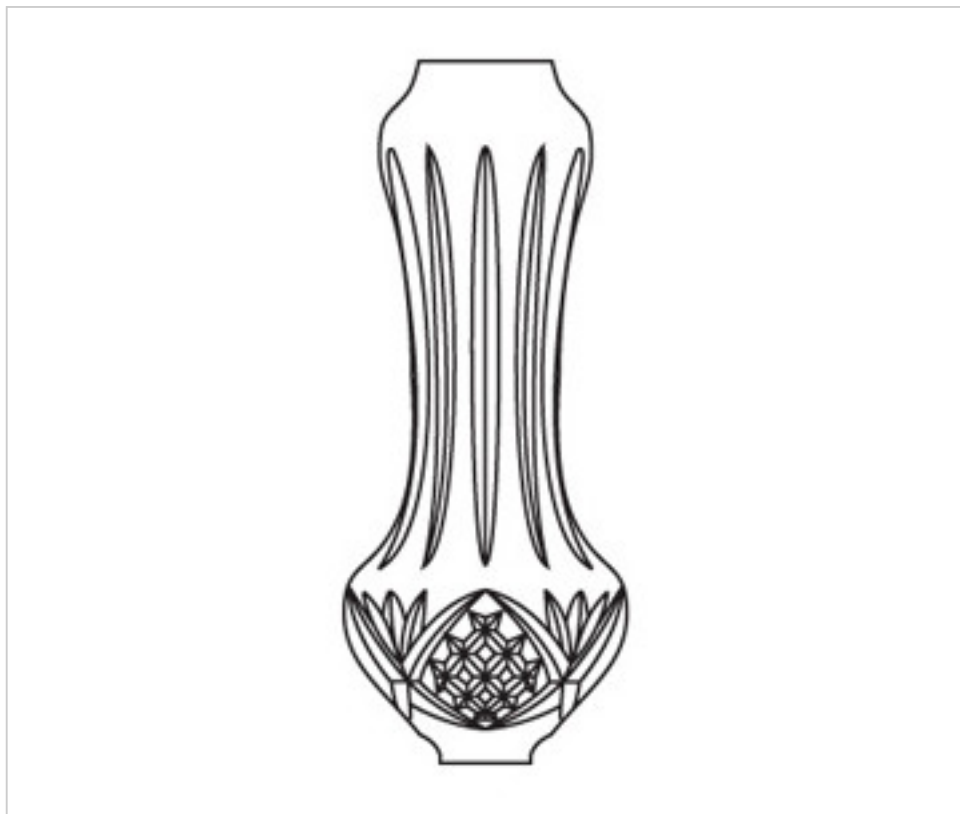

3809140

Column 909140 h245mm lead crystal

August 24th, 2024, 14:59

DESCRIPTION

Blown and hand-cut lead Crystal

PRICE

	Lot	P.V.P. excluding VAT
	1	49,35€
	6	44,88€
	12	42,45€

Continued on next page >>

CRYSTAL FOR LAMPS > Columns And Bobeches > Lead Crystal Columns And Bobeches
Rhombus Series

3809140

Column 909140 h245mm lead crystal

TECHNICAL SPECIFICATIONS

Weight: 547 Grams

NOTES

Lead Crystal

OTHER FEATURES

High (mm): 245

Diameter (mm): 88

Central Hole (mm): 14

DOCUMENTS

 [Center part 909140 h245mm lead crystal](#)