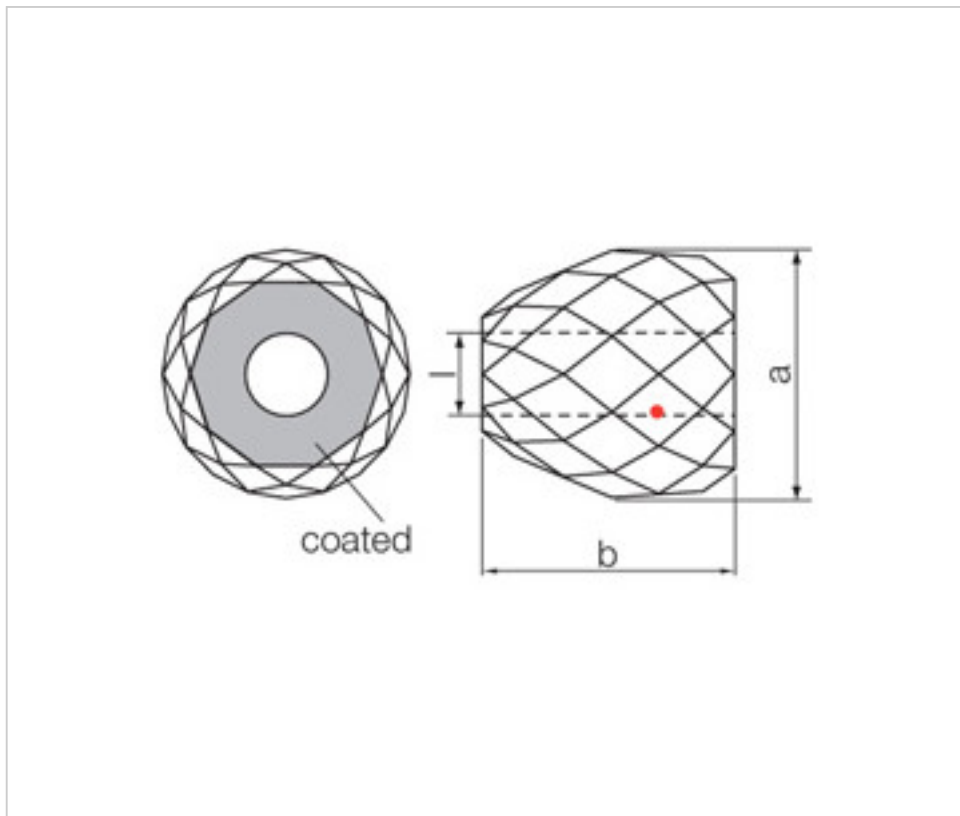

SWAROVSKI CRYSTAL > Strass Swarovski Crystal > Strass Knots and Handles
Strass Knots

1108061Y4 - 244252

Centerpart 8061/40mm 402 JET

January 21st, 2025, 15:01

PRICE

	Lot	P.V.P. excluding VAT
	1	20,92€
	20	16,73€
	40	16,25€

Continued on next page >>

SWAROVSKI CRYSTAL > Strass Swarovski Crystal > Strass Knots and Handles
Strass Knots

1108061Y4 - 244252

Centerpart 8061/40mm 402 JET

TECHNICAL SPECIFICATIONS

Weight: 100 Grams

Packging: Box 20 Units

OTHER FEATURES

High (mm): 39,5

Diameter (mm): 40

Colour: Black

Central Hole (mm): 14

DOCUMENTS

 [Centerpart 8061/40mm 402 JET](#)