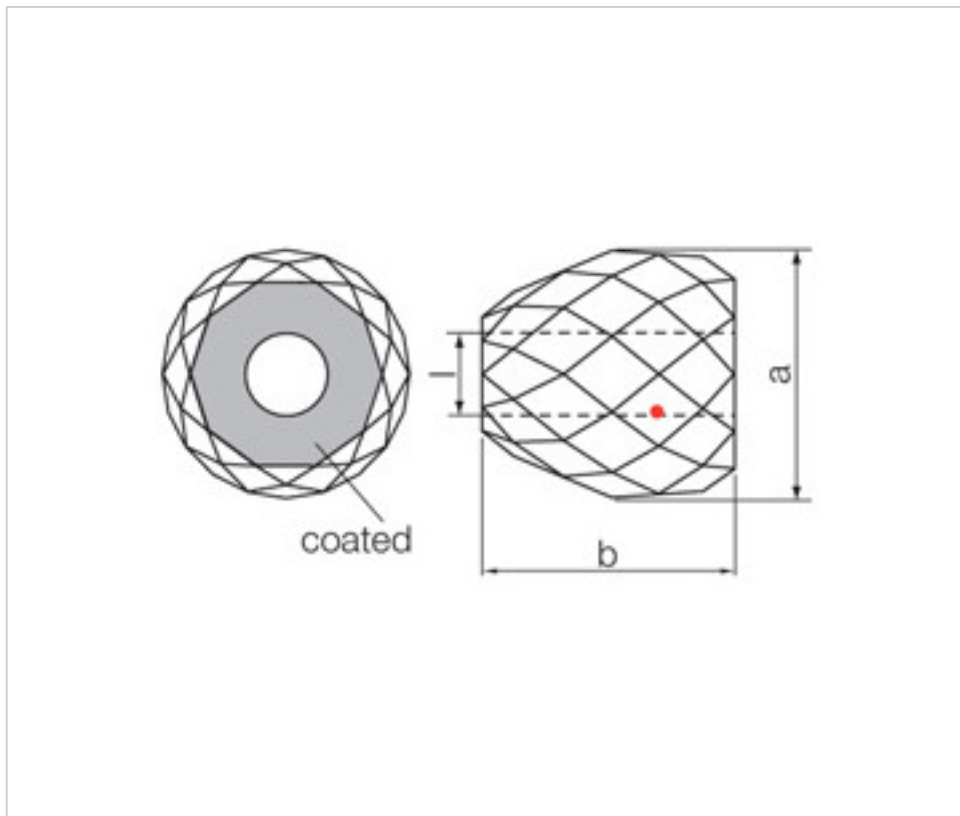

SWAROVSKI CRYSTAL > Strass Swarovski Crystal > Strass Knots and Handles
Strass Knots

1108061Y4 - 244252

Centerpart 8061/40mm 402 JET

December 22nd, 2024, 03:31

PRICE

| | Lot | P.V.P. excluding VAT |
|--|-----|----------------------|
| | 1 | 20,92€ |
| | 20 | 16,73€ |
| | 40 | 16,25€ |

Continued on next page >>

SWAROVSKI CRYSTAL > Strass Swarovski Crystal > Strass Knots and Handles
Strass Knots

1108061Y4 - 244252

Centerpart 8061/40mm 402 JET

TECHNICAL SPECIFICATIONS

Weight: 100 Grams

Packging: Box 20 Units

OTHER FEATURES

High (mm): 39,5

Diameter (mm): 40

Colour: Black

Central Hole (mm): 14

DOCUMENTS

 [Centerpart 8061/40mm 402 JET](#)