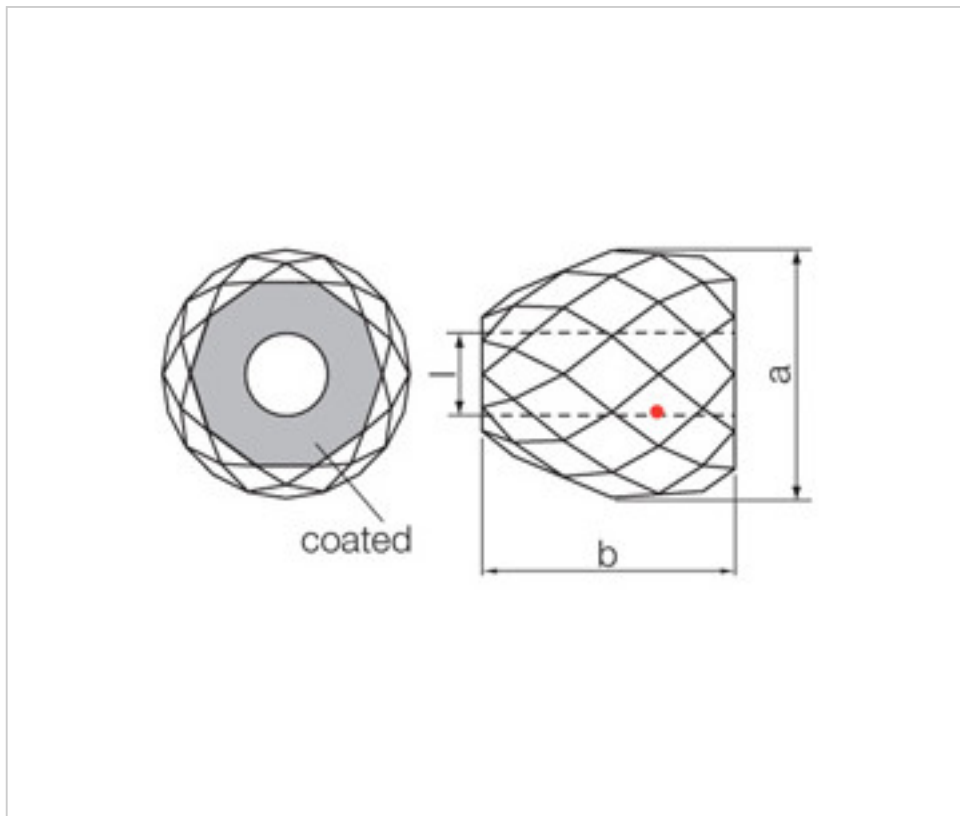

SWAROVSKI CRYSTAL > Strass Swarovski Crystal > Strass Knots and Handles  
Strass Knots

1108061Y4 - 244252

Centerpart 8061/40mm 402 JET

November 03rd, 2024, 12:00

**PRICE**

	Lot	P.V.P. excluding VAT
	1	20,92€
	20	16,73€
	40	16,25€

Continued on next page >>

SWAROVSKI CRYSTAL > Strass Swarovski Crystal > Strass Knots and Handles  
Strass Knots

1108061Y4 - 244252

**Centerpart 8061/40mm 402 JET**

## OTHER FEATURES

---

High (mm): 39,5

Diameter (mm): 40

Colour: Black

Central Hole (mm): 14