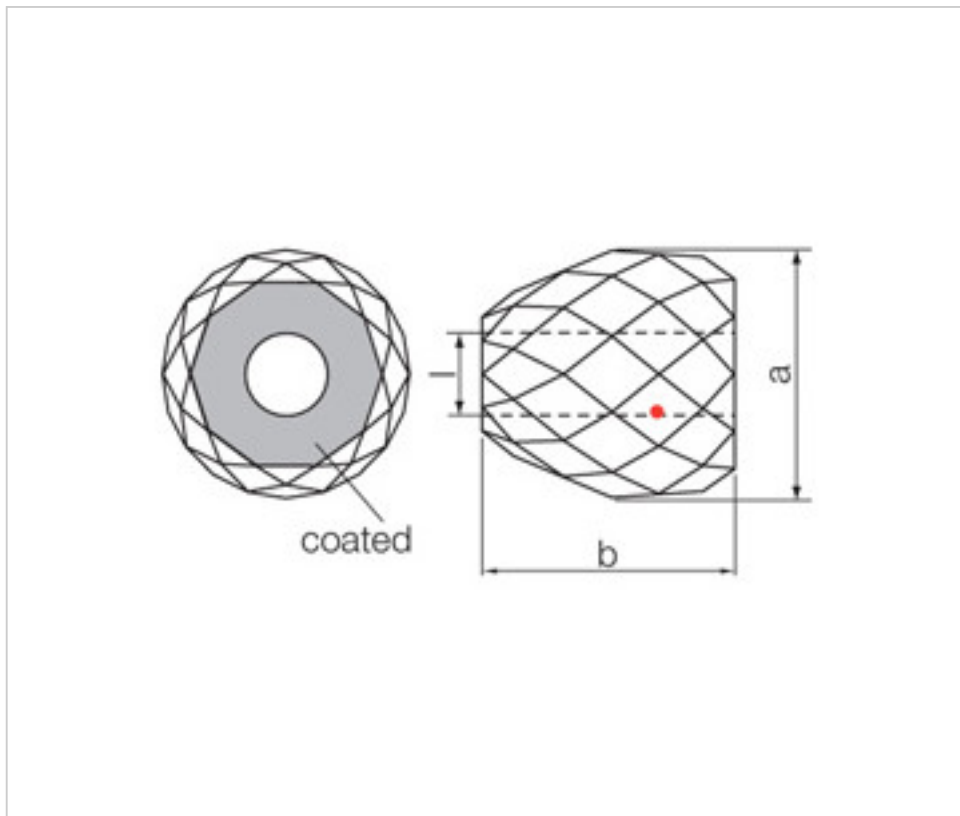

SWAROVSKI CRYSTAL > Strass Swarovski Crystal > Strass Knots and Handles
Strass Knots

1108061Y4 - 244252

Centerpart 8061/40mm 402 JET

February 22nd, 2025, 13:58

PRICE

	Lot	P.V.P. excluding VAT
Pedido mínimo	20	16,25€

Continued on next page >>

SWAROVSKI CRYSTAL > Strass Swarovski Crystal > Strass Knots and Handles
Strass Knots

1108061Y4 - 244252

Centerpart 8061/40mm 402 JET

TECHNICAL SPECIFICATIONS

Weight: 100 Grams

Packging: Box 20 Units

OTHER FEATURES

High (mm): 39,5

Diameter (mm): 40

Colour: Black

Central Hole (mm): 14

DOCUMENTS

 [Centerpart 8061/40mm 402 JET](#)