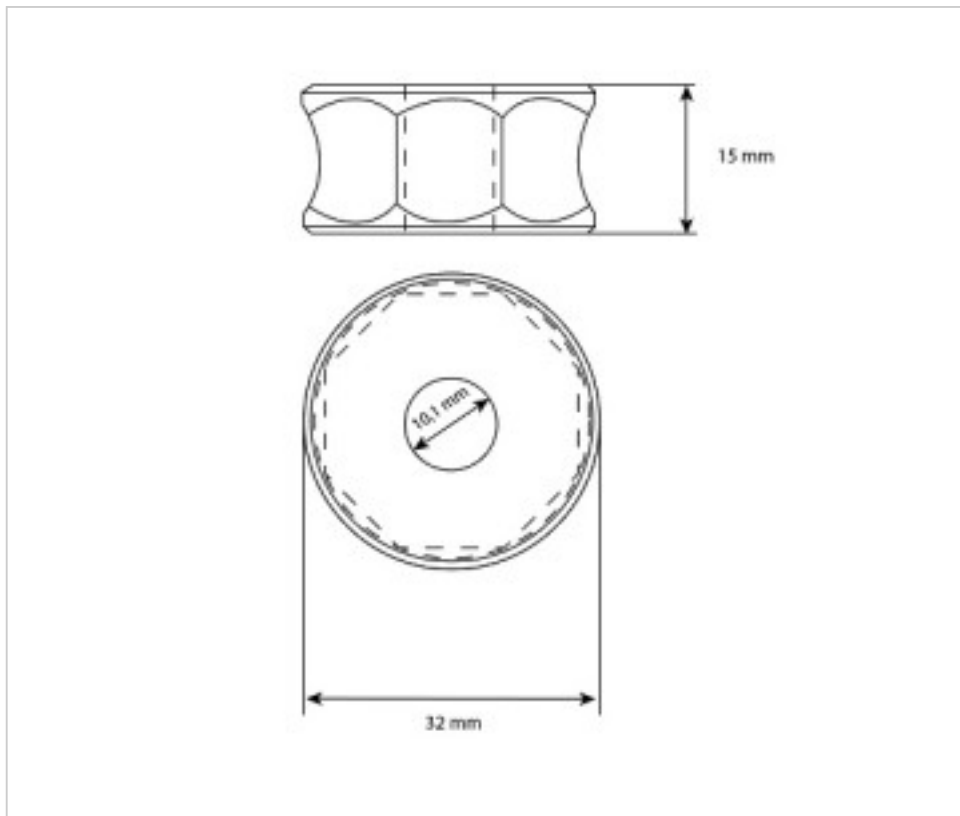

SWAROVSKI CRYSTAL > Strass Swarovski Crystal > Strass Knots and Handles
Strass Knots

112806732

Center Part 8067/032 152 Swarovski Crystal

November 23rd, 2024, 10:35

PRICE

	Lot	P.V.P. excluding VAT
	1	9,25€
	25	7,40€
	100	6,44€

Continued on next page >>