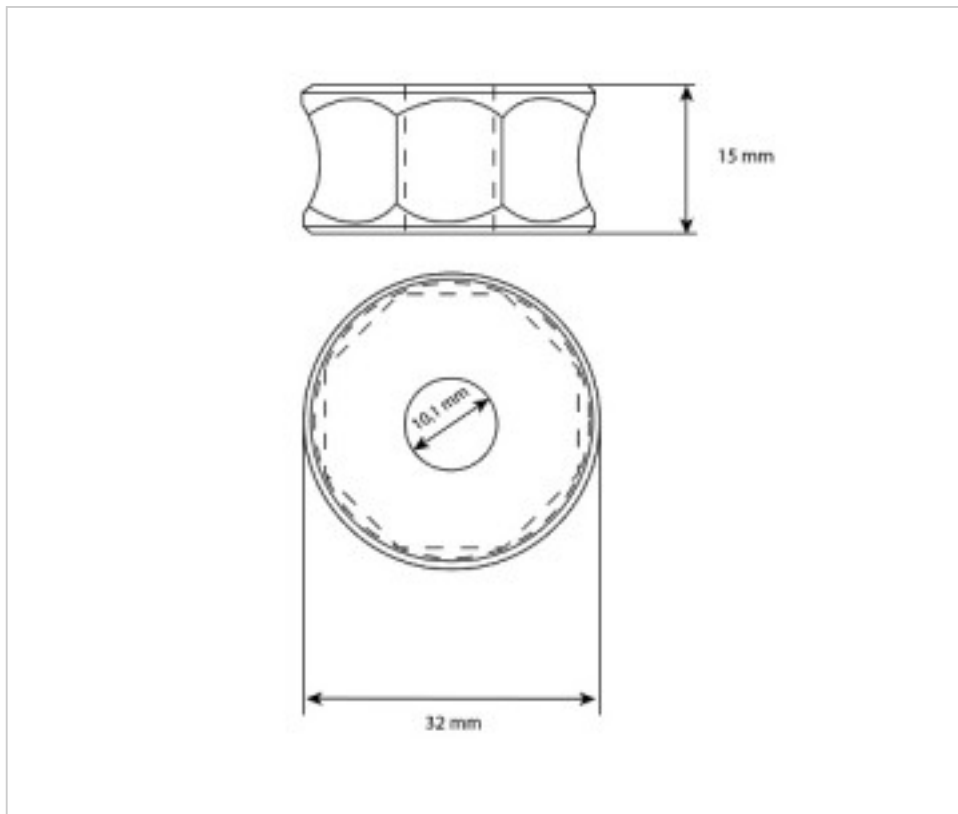

SWAROVSKI CRYSTAL > Strass Swarovski Crystal > Strass Knots and Handles
Strass Knots

112806732

Center Part 8067/032 152 Swarovski Crystal

April 05th, 2025, 10:18

PRICE

Lot	P.V.P. excluding VAT
1	9,25€
25	7,40€
100	6,44€

Continued on next page >>