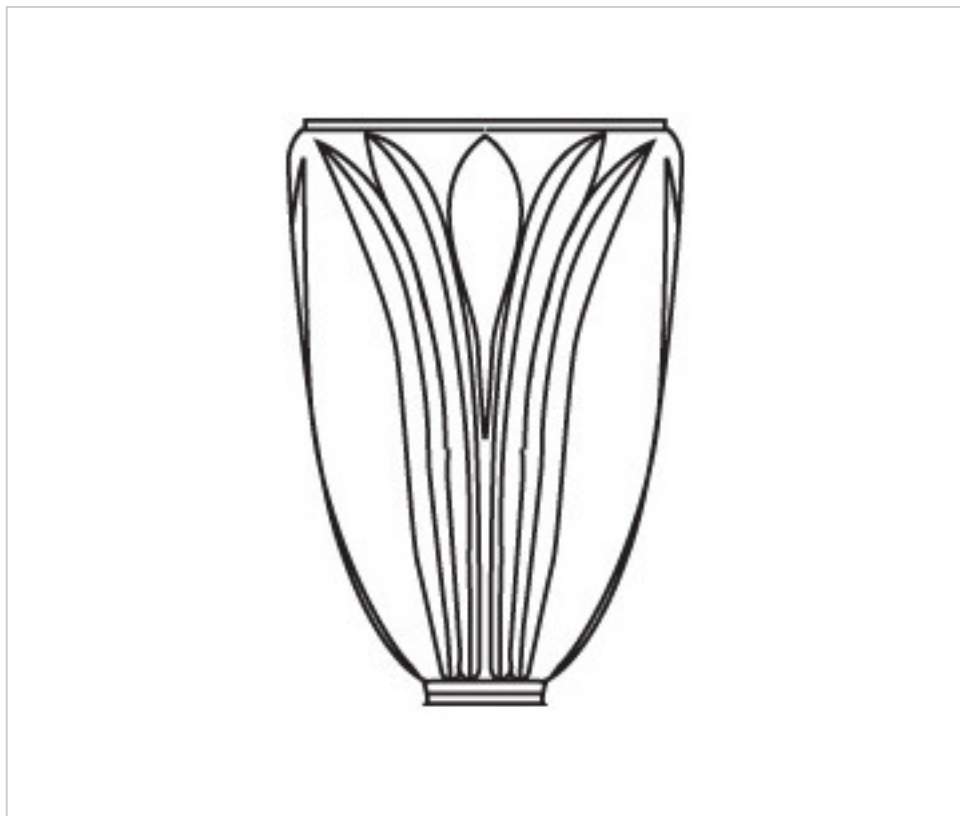

CRYSTAL FOR LAMPS > Columns And Bobeches > Lead Crystal Columns And Bobeches  
Ana Series

2533790

Column 33790 lead crystal

December 22nd, 2024, 02:58

**PRICE**

	Lot	P.V.P. excluding VAT
	1	19,28€
	12	16,78€
	48	16,28€

Continued on next page >>

CRYSTAL FOR LAMPS > Columns And Bobeches > Lead Crystal Columns And Bobeches  
Ana Series

2533790

Column 33790 lead crystal

## OTHER FEATURES

---

High (mm): 120

Diameter (mm): 88

Colour: Transparent

Central Hole (mm): 14