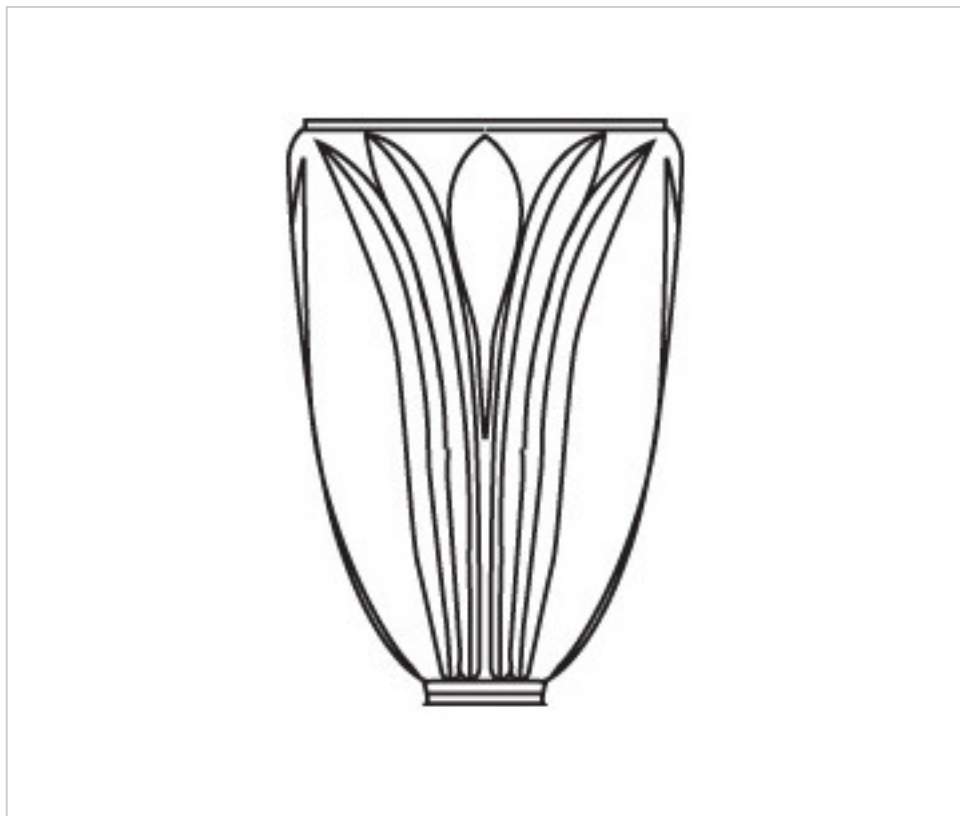

CRYSTAL FOR LAMPS > Columns And Bobeches > Lead Crystal Columns And Bobeches
Ana Series

2533790

Column 33790 lead crystal

October 02nd, 2024, 02:56

PRICE

Lot	P.V.P. excluding VAT
1	19,28€
12	16,78€
48	16,28€

Continued on next page >>

CRYSTAL FOR LAMPS > Columns And Bobeches > Lead Crystal Columns And Bobeches
Ana Series

2533790

Column 33790 lead crystal

TECHNICAL SPECIFICATIONS

Weight: 540 Grams

OTHER FEATURES

High (mm): 120

Diameter (mm): 88

Colour: Transparent

Central Hole (mm): 14

DOCUMENTS

 [Column 33790 lead crystal](#)