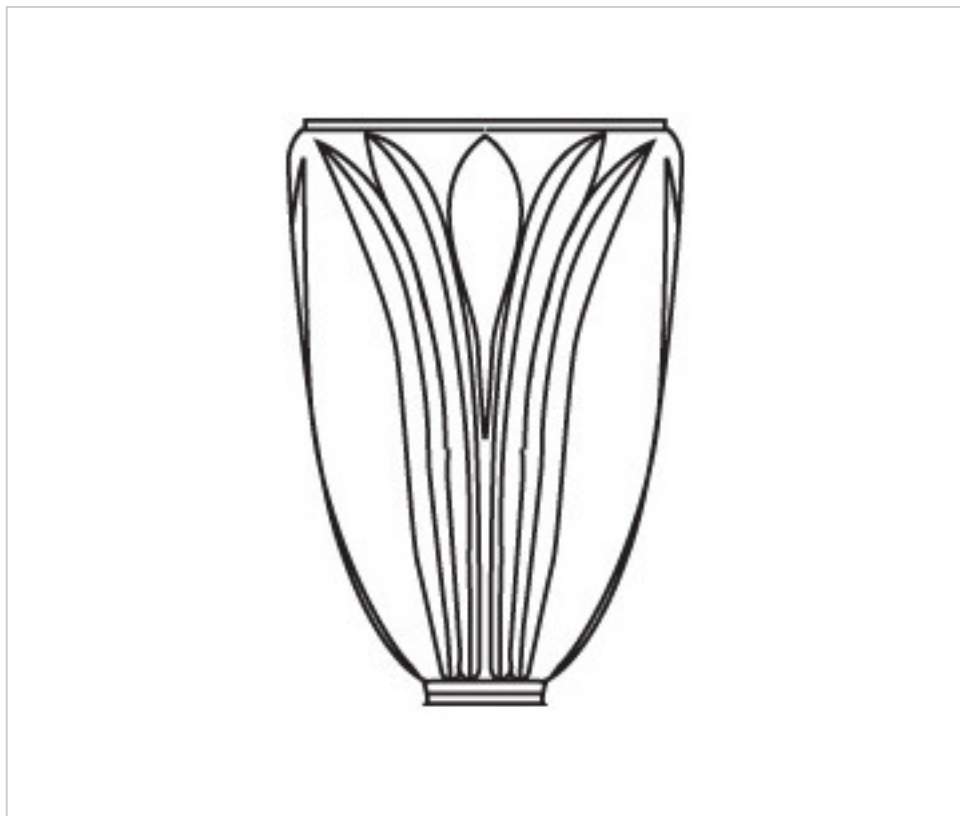

CRYSTAL FOR LAMPS > Columns And Bobeches > Lead Crystal Columns And Bobeches  
Ana Series

2533790

Column 33790 lead crystal

November 21st, 2024, 14:12

**PRICE**

	Lot	P.V.P. excluding VAT
	1	19,28€
	12	16,78€
	48	16,28€

Continued on next page >>

CRYSTAL FOR LAMPS > Columns And Bobeches > Lead Crystal Columns And Bobeches  
Ana Series

2533790

Column 33790 lead crystal

## OTHER FEATURES

---

High (mm): 120

Diameter (mm): 88

Colour: Transparent

Central Hole (mm): 14