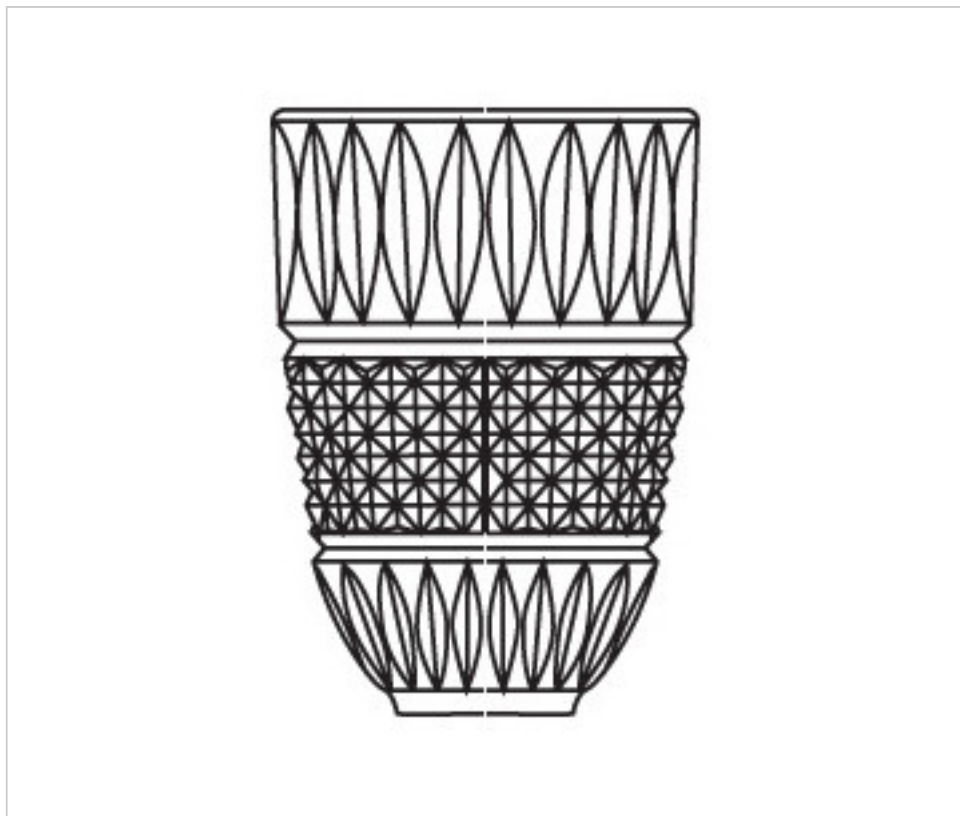

2533800

Column 33800 lead crystal

January 30th, 2025, 23:51

**PRICE**

	Lot	P.V.P. excluding VAT
	1	15,77€
	12	13,73€
	48	13,31€

Continued on next page >>

CRYSTAL FOR LAMPS > Columns And Bobeches > Lead Crystal Columns And Bobeches  
Ana Series

2533800

Column 33800 lead crystal

## OTHER FEATURES

---

High (mm): 125

Diameter (mm): 82

Colour: Transparent

## DOCUMENTS

---

 [Column 33800 lead crystal](#)