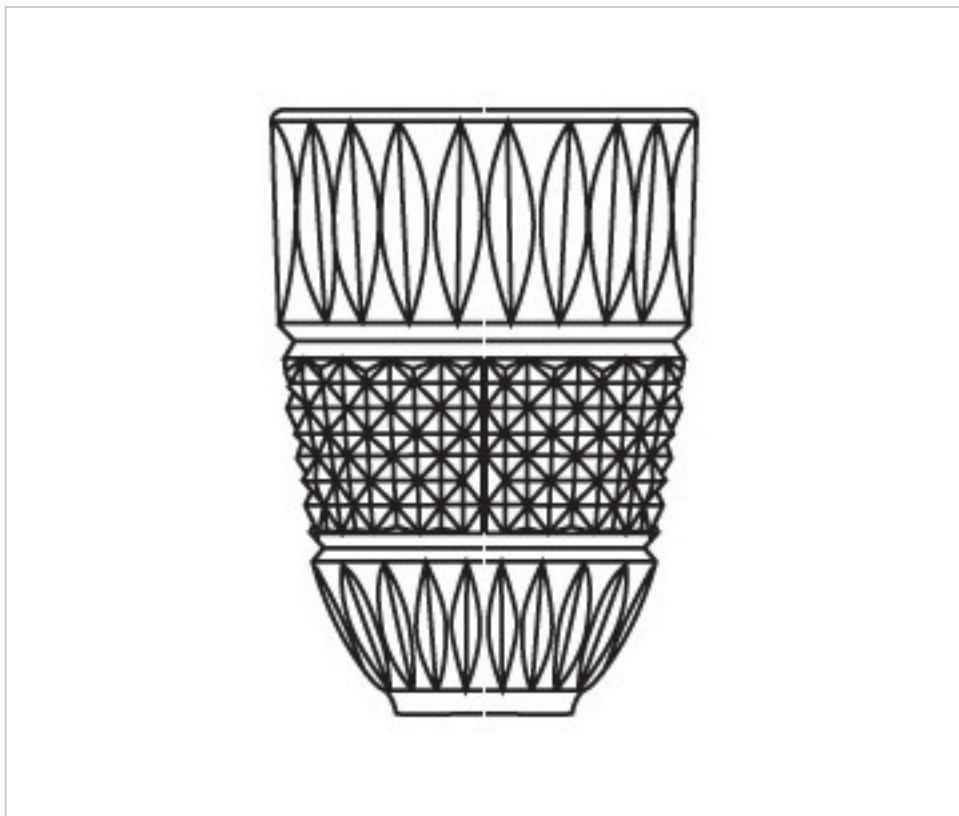

CRYSTAL FOR LAMPS > Columns And Bobeches > Lead Crystal Columns And Bobeches
Ana Series

2533800

Column 33800 lead crystal

December 03rd, 2024, 19:00

PRICE

	Lot	P.V.P. excluding VAT
	1	15,77€
	12	13,73€
	48	13,31€

Continued on next page >>

CRYSTAL FOR LAMPS > Columns And Bobeches > Lead Crystal Columns And Bobeches
Ana Series

2533800

Column 33800 lead crystal

OTHER FEATURES

High (mm): 125

Diameter (mm): 82

Colour: Transparent

DOCUMENTS

 [Column 33800 lead crystal](#)