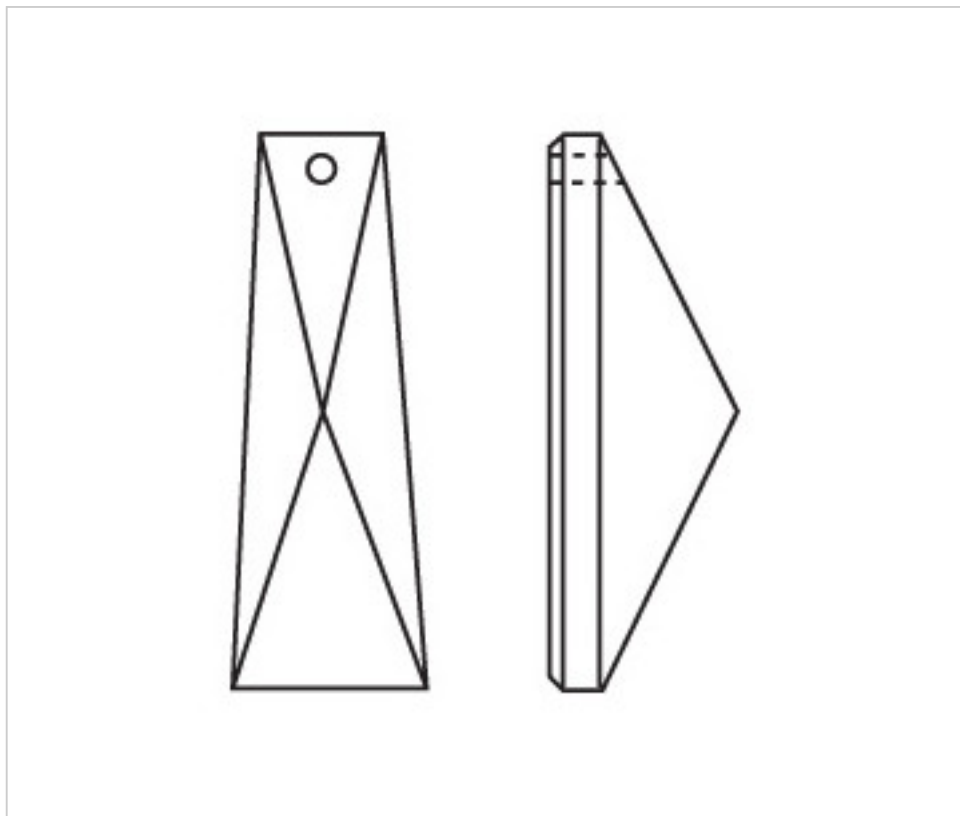

CRYSTAL FOR LAMPS > Scholer Crystal Austria > Schöler Basic Line
Plain Coffin Stones

A667152

Rectangle 4011//52x18mm (ex 4021) 1 hole

August 24th, 2024, 12:14

PRICE

Lot	P.V.P. excluding VAT
1	1,18€
30	0,79€
210	0,69€

Continued on next page >>

CRYSTAL FOR LAMPS > Scholer Crystal Austria > Schöler Basic Line
Plain Coffin Stones

A667152

Rectangle 4011//52x18mm (ex 4021) 1 hole

TECHNICAL SPECIFICATIONS

Weight: 9 Grams

Packging: Box 210 Units

OTHER FEATURES

Length (mm): 52

Width (mm): 18

Colour: Transparent

DOCUMENTS

 [Rectangle 4011//52x18mm \(ex 4021\) 1 hole](#)