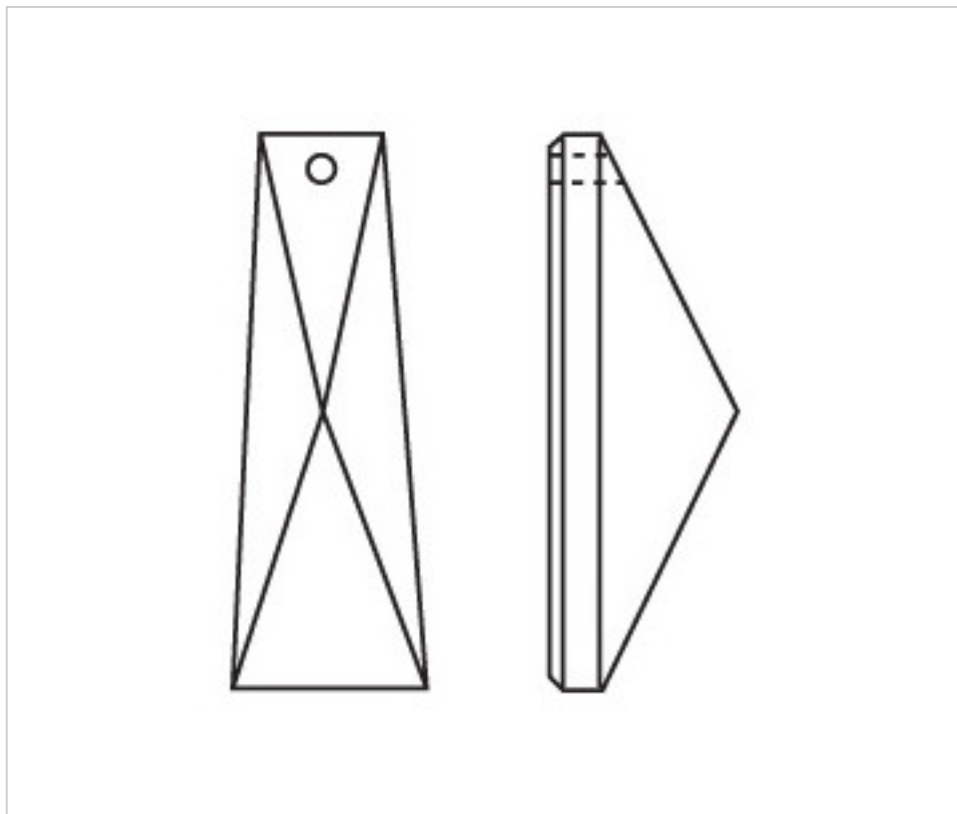

CRYSTAL FOR LAMPS > Scholer Crystal Austria > Schöler Basic Line
Plain Coffin Stones

A667152

Rectangle 4011//52x18mm (ex 4021) 1 hole

February 22nd, 2025, 07:20

PRICE

	Lot	P.V.P. excluding VAT
Pedido mínimo	210	0,75€

Continued on next page >>

CRYSTAL FOR LAMPS > Scholer Crystal Austria > Schöler Basic Line
Plain Coffin Stones

A667152

Rectangle 4011//52x18mm (ex 4021) 1 hole

TECHNICAL SPECIFICATIONS

Weight: 9 Grams

Packging: Box 210 Units

OTHER FEATURES

Length (mm): 52

Width (mm): 18

Colour: Transparent

DOCUMENTS

 [Rectangle 4011//52x18mm \(ex 4021\) 1 hole](#)