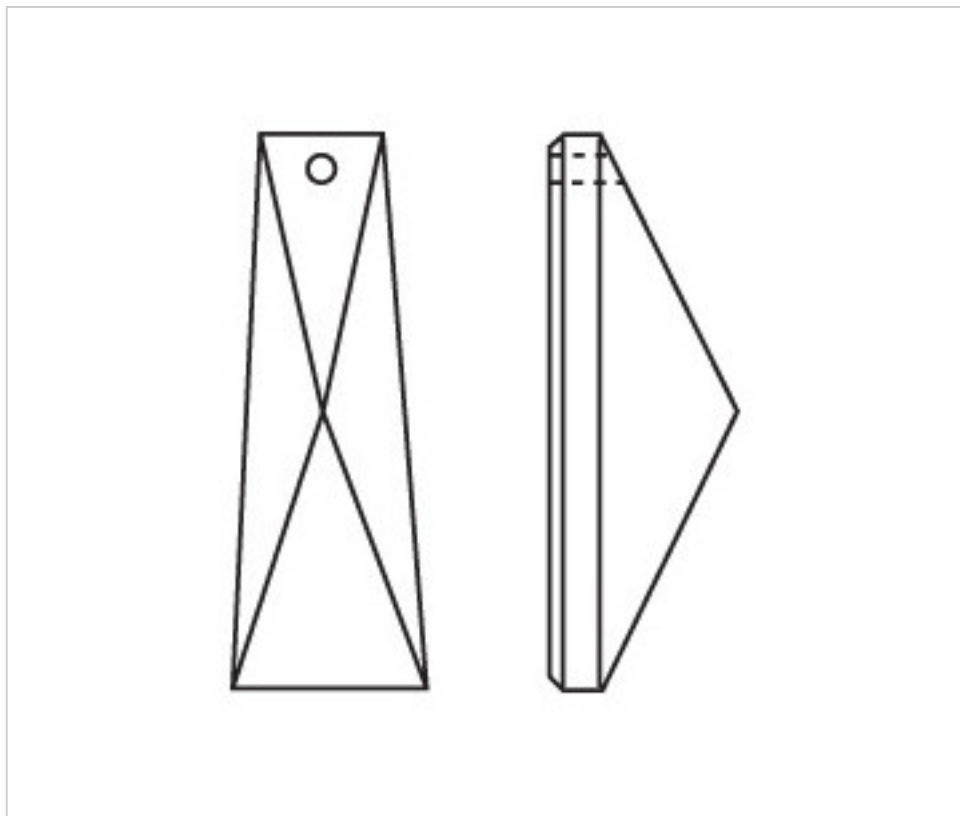

CRYSTAL FOR LAMPS > Scholer Crystal Austria > Schöler Basic Line  
Plain Coffin Stones

**A667152**

**Rectangle 4011//52x18mm (ex 4021) 1 hole**

December 03rd, 2024, 19:02

**PRICE**

Lot	P.V.P. excluding VAT
1	1,18€
30	0,79€
210	0,69€

Continued on next page >>

CRYSTAL FOR LAMPS > Scholer Crystal Austria > Schöler Basic Line  
Plain Coffin Stones

**A667152**

**Rectangle 4011//52x18mm (ex 4021) 1 hole**

## OTHER FEATURES

---

Length (mm): 52

Width (mm): 18

Colour: Transparent