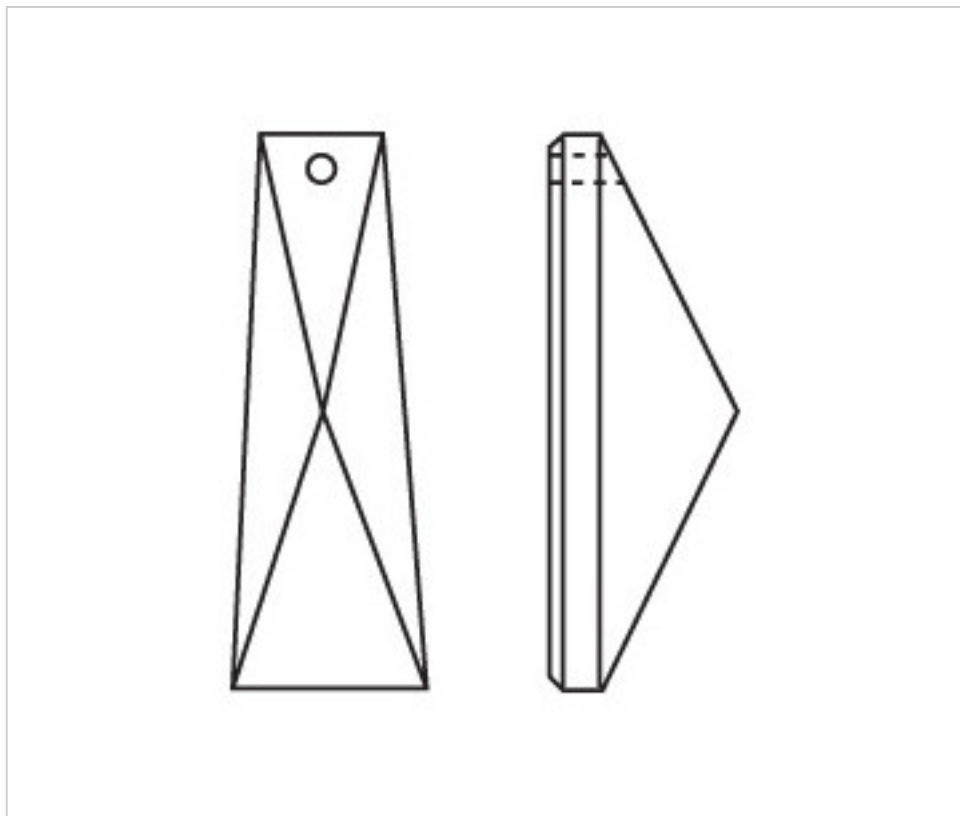

CRYSTAL FOR LAMPS > Scholer Crystal Austria > Schöler Basic Line  
Plain Coffin Stones

**A667158**

**Rectangle 4011//58x26mm (ex 4021) 1 hole**

December 22nd, 2024, 04:06

**PRICE**

Lot	P.V.P. excluding VAT
1	1,79€
16	1,18€
112	1,05€

Continued on next page >>

CRYSTAL FOR LAMPS > Scholer Crystal Austria > Schöler Basic Line  
Plain Coffin Stones

**A667158**

**Rectangle 4011//58x26mm (ex 4021) 1 hole**

## OTHER FEATURES

---

Length (mm): 58

Width (mm): 26

Colour: Transparent