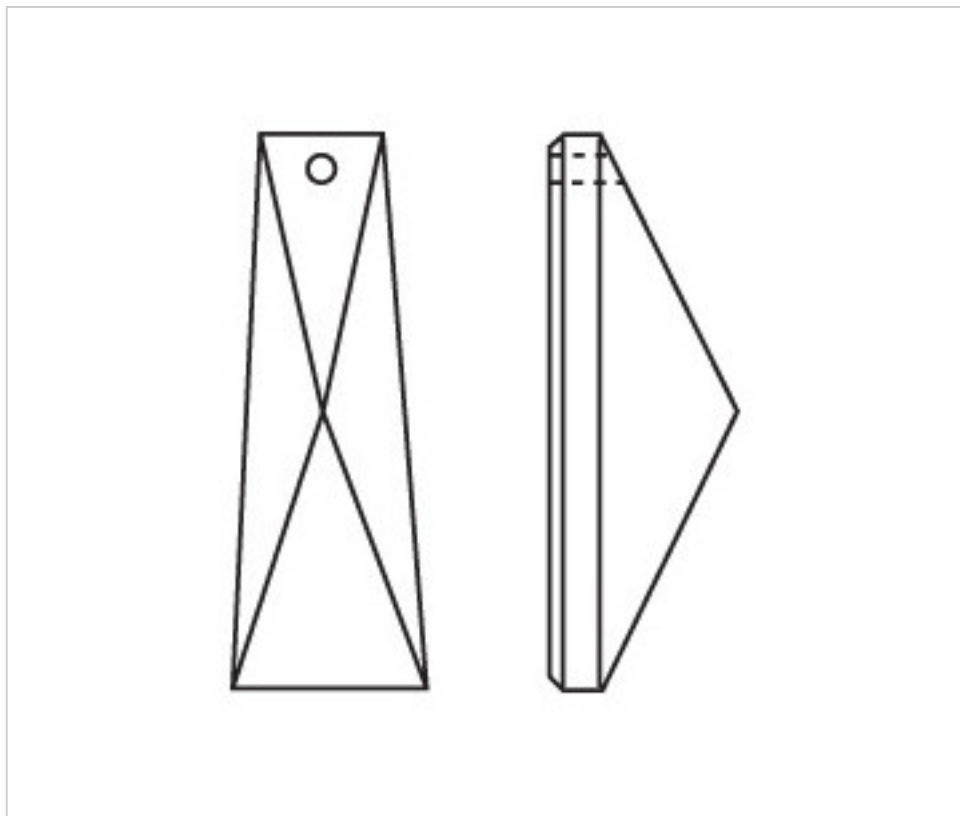

CRYSTAL FOR LAMPS > Scholer Crystal Austria > Schöler Basic Line  
Plain Coffin Stones

**A667158**

**Rectangle 4011//58x26mm (ex 4021) 1 hole**

November 21st, 2024, 14:21

**PRICE**

Lot	P.V.P. excluding VAT
1	1,79€
16	1,18€
112	1,05€

Continued on next page >>

CRYSTAL FOR LAMPS > Scholer Crystal Austria > Schöler Basic Line  
Plain Coffin Stones

**A667158**

**Rectangle 4011//58x26mm (ex 4021) 1 hole**

## OTHER FEATURES

---

Length (mm): 58

Width (mm): 26

Colour: Transparent