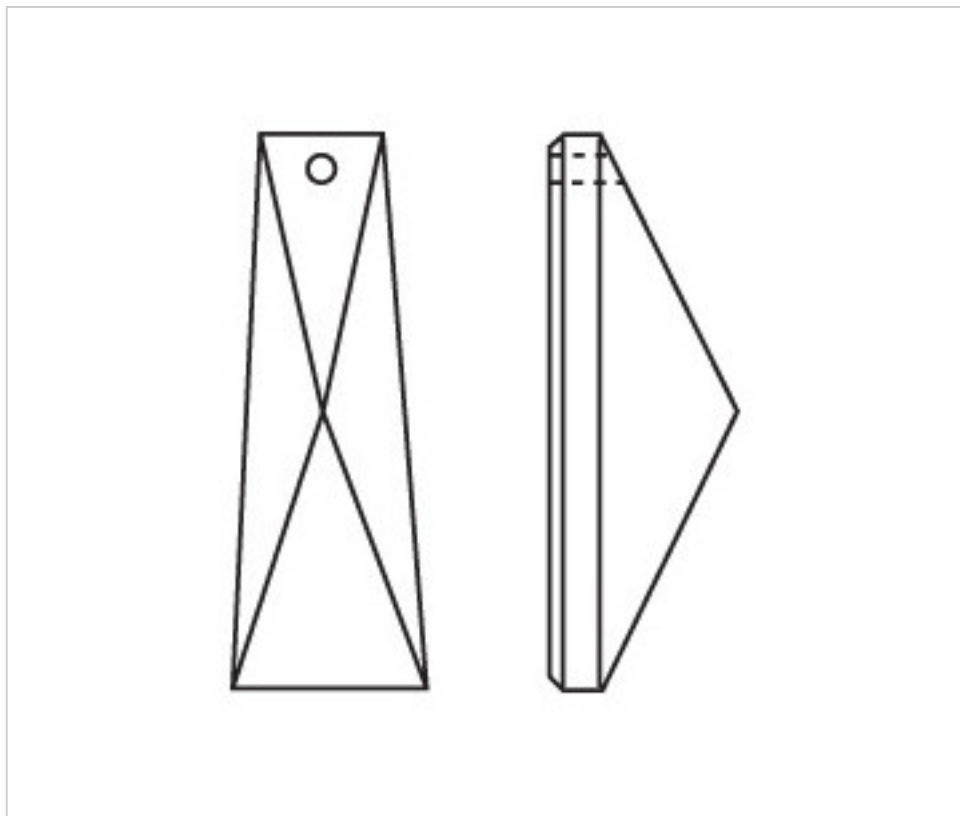

CRYSTAL FOR LAMPS > Scholer Crystal Austria > Schöler Basic Line  
Plain Coffin Stones

**A667158**

**Rectangle 4011//58x26mm (ex 4021) 1 hole**

November 04th, 2024, 20:23

**PRICE**

	Lot	P.V.P. excluding VAT
	1	1,79€
	16	1,18€
	112	1,05€

Continued on next page >>

CRYSTAL FOR LAMPS > Scholer Crystal Austria > Schöler Basic Line  
Plain Coffin Stones

**A667158**

**Rectangle 4011//58x26mm (ex 4021) 1 hole**

## OTHER FEATURES

---

Length (mm): 58

Width (mm): 26

Colour: Transparent