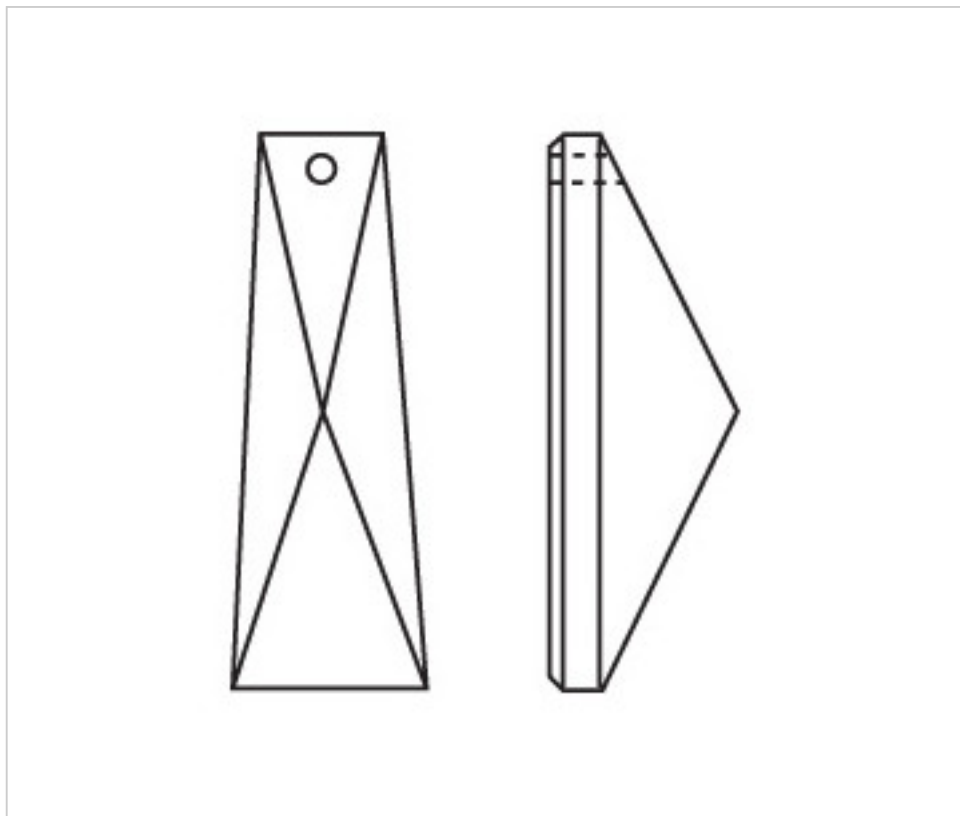

CRYSTAL FOR LAMPS > Scholer Crystal Austria > Schöler Basic Line
Plain Coffin Stones

A667158

Rectangle 4011//58x26mm (ex 4021) 1 hole

February 22nd, 2025, 07:24

PRICE

Lot	P.V.P. excluding VAT
1	1,96€
16	1,30€
112	1,16€

Continued on next page >>

CRYSTAL FOR LAMPS > Scholer Crystal Austria > Schöler Basic Line
Plain Coffin Stones

A667158

Rectangle 4011//58x26mm (ex 4021) 1 hole

TECHNICAL SPECIFICATIONS

Weight: 16 Grams

Packging: Box 112 Units

OTHER FEATURES

Length (mm): 58

Width (mm): 26

Colour: Transparent

DOCUMENTS

 [Rectangle 4011//58x26mm \(ex 4021\) 1 hole](#)