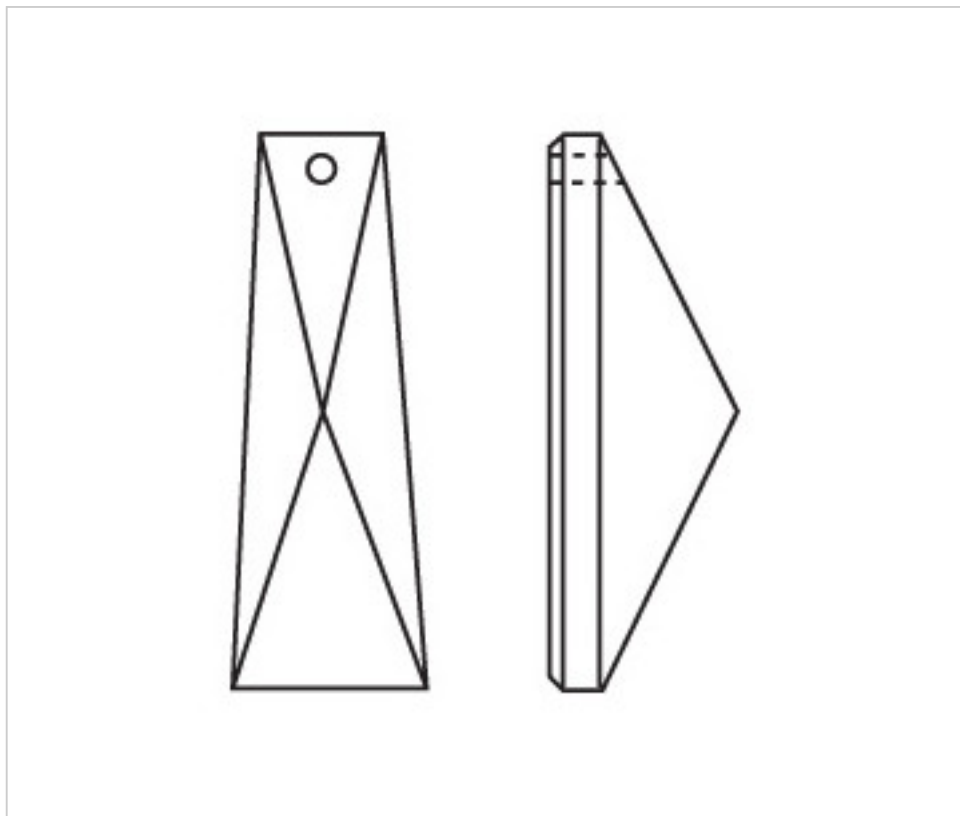

CRYSTAL FOR LAMPS > Scholer Crystal Austria > Schöler Basic Line
Plain Coffin Stones

A667158

Rectangle 4011//58x26mm (ex 4021) 1 hole

August 24th, 2024, 12:14

PRICE

Lot	P.V.P. excluding VAT
1	1,79€
16	1,18€
112	1,05€

Continued on next page >>

CRYSTAL FOR LAMPS > Scholer Crystal Austria > Schöler Basic Line
Plain Coffin Stones

A667158

Rectangle 4011//58x26mm (ex 4021) 1 hole

TECHNICAL SPECIFICATIONS

Weight: 16 Grams

Packging: Box 112 Units

OTHER FEATURES

Length (mm): 58

Width (mm): 26

Colour: Transparent

DOCUMENTS

 [Rectangle 4011//58x26mm \(ex 4021\) 1 hole](#)