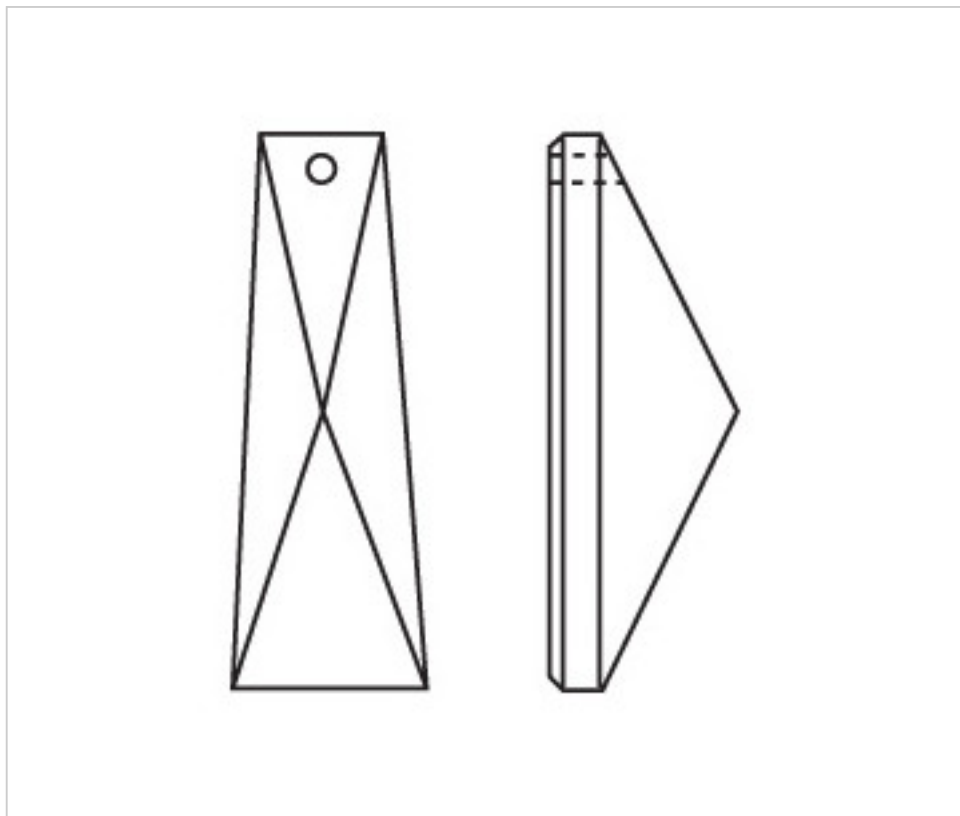

CRYSTAL FOR LAMPS > Scholer Crystal Austria > Schöler Basic Line
Plain Coffin Stones

A667158

Rectangle 4011//58x26mm (ex 4021) 1 hole

April 05th, 2025, 13:07

PRICE

Lot	P.V.P. excluding VAT
1	1,96€
16	1,30€
112	1,16€

Continued on next page >>

CRYSTAL FOR LAMPS > Scholer Crystal Austria > Schöler Basic Line
Plain Coffin Stones

A667158

Rectangle 4011//58x26mm (ex 4021) 1 hole

TECHNICAL SPECIFICATIONS

Weight: 16 Grams

Packging: Box 112 Units

OTHER FEATURES

Length (mm): 58

Width (mm): 26

Colour: Transparent

DOCUMENTS

 [Rectangle 4011//58x26mm \(ex 4021\) 1 hole](#)