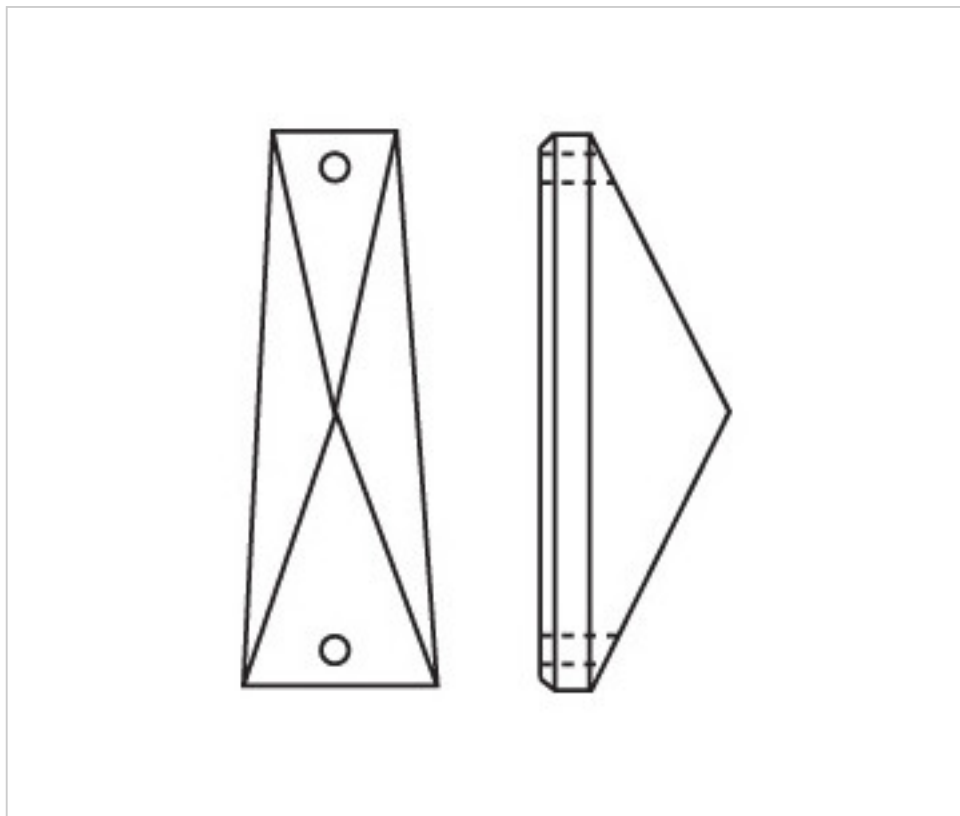

CRYSTAL FOR LAMPS > Scholer Crystal Austria > Schöler Basic Line
Plain Coffin Stones

A666958

Rectangle 4009/58x26mm (ex 4022) 2 holes

November 04th, 2024, 20:17

PRICE

Lot	P.V.P. excluding VAT
1	1,79€
16	1,18€
112	1,05€

Continued on next page >>

CRYSTAL FOR LAMPS > Scholer Crystal Austria > Schöler Basic Line
Plain Coffin Stones

A666958

Rectangle 4009/58x26mm (ex 4022) 2 holes

TECHNICAL SPECIFICATIONS

Weight: 15 Grams

Packging: Box 112 Units

OTHER FEATURES

Length (mm): 58

Width (mm): 26

Colour: Transparent

DOCUMENTS

 [Rectangle 4009/58x26mm \(ex 4022\) 2 holes](#)