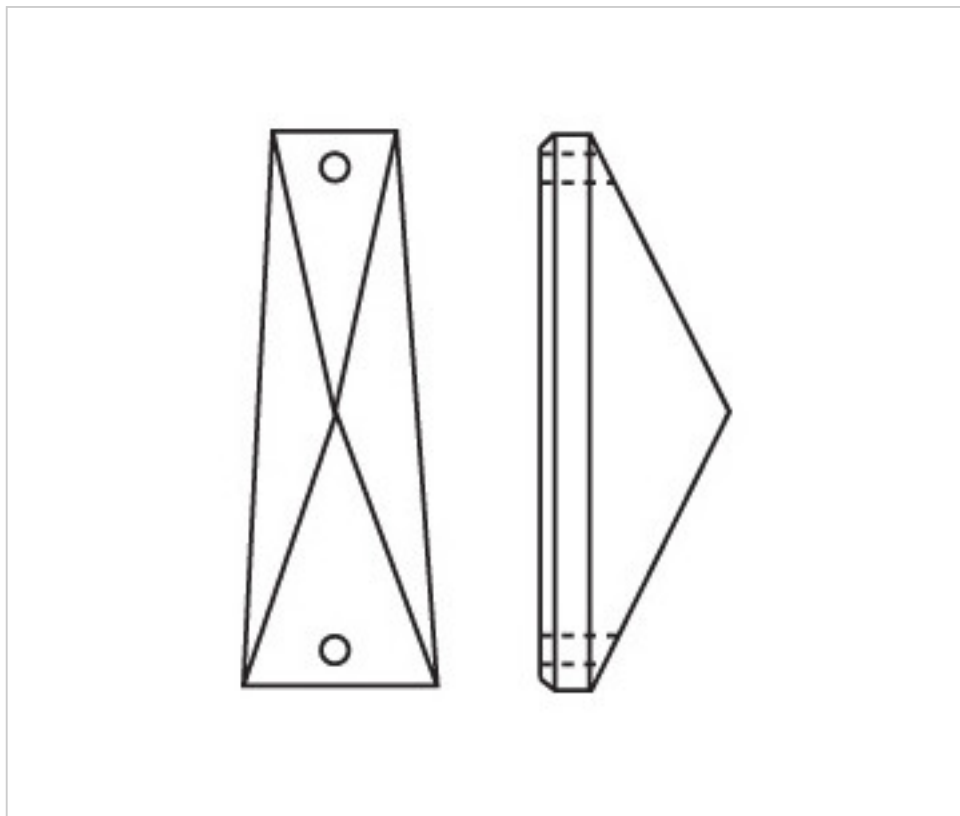

CRYSTAL FOR LAMPS > Scholer Crystal Austria > Schöler Basic Line
Plain Coffin Stones

A666958

Rectangle 4009/58x26mm (ex 4022) 2 holes

December 22nd, 2024, 03:51

PRICE

Lot	P.V.P. excluding VAT
1	1,79€
16	1,18€
112	1,05€

Continued on next page >>

CRYSTAL FOR LAMPS > Scholer Crystal Austria > Schöler Basic Line
Plain Coffin Stones

A666958

Rectangle 4009/58x26mm (ex 4022) 2 holes

TECHNICAL SPECIFICATIONS

Weight: 15 Grams

Packging: Box 112 Units

OTHER FEATURES

Length (mm): 58

Width (mm): 26

Colour: Transparent

DOCUMENTS

 [Rectangle 4009/58x26mm \(ex 4022\) 2 holes](#)