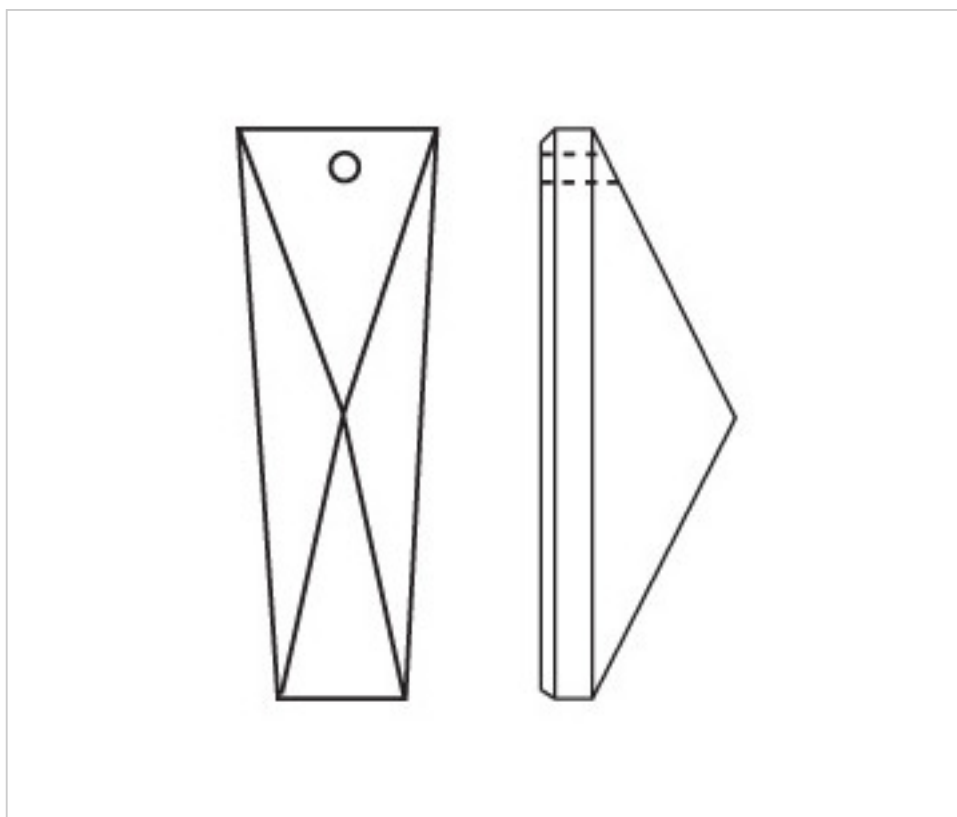

CRYSTAL FOR LAMPS > Scholer Crystal Austria > Schöler Basic Line  
Plain Coffin Stones

**A667052**

**Rectangle 4010/52x18mm (ex 4023) 1 hole**

April 04th, 2025, 00:24

**PRICE**

Lot	P.V.P. excluding VAT
1	1,30€
30	0,87€
210	0,75€

Continued on next page >>

CRYSTAL FOR LAMPS > Scholer Crystal Austria > Schöler Basic Line  
Plain Coffin Stones

**A667052**

**Rectangle 4010/52x18mm (ex 4023) 1 hole**

## **DOCUMENTS**

---

 [Rectangle 4010/52x18mm \(ex 4023\) 1 hole](#)