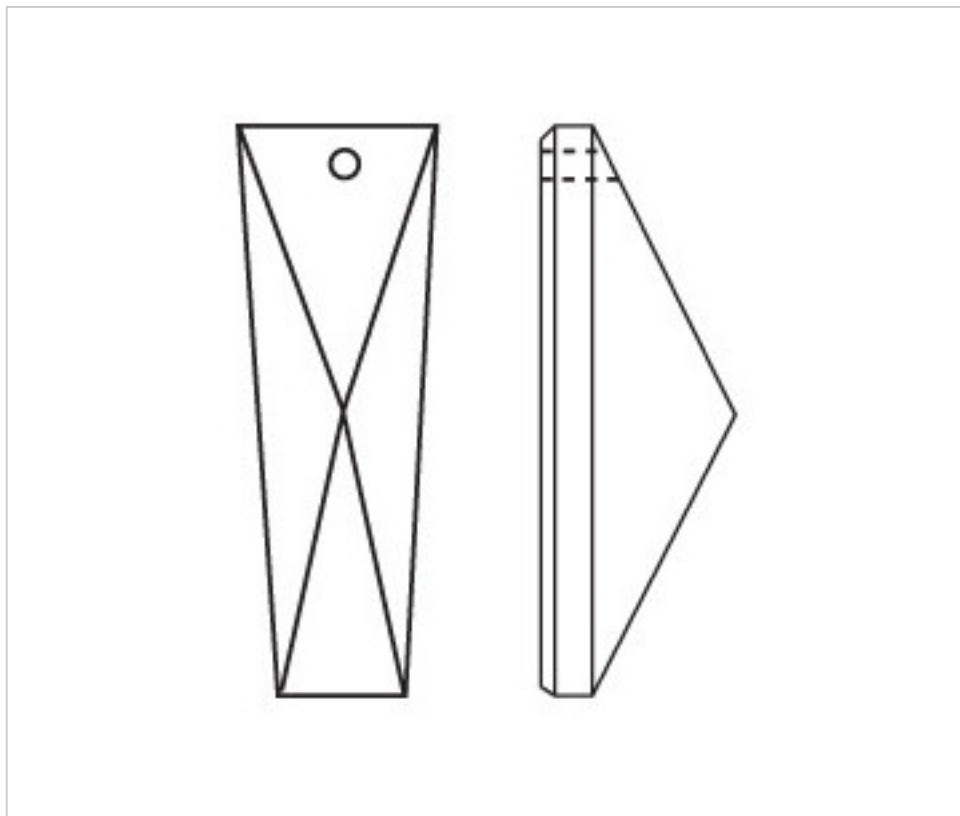

CRYSTAL FOR LAMPS > Scholer Crystal Austria > Schöler Basic Line
Plain Coffin Stones

A667058

Rectangle 4010/58x26mm (ex 4023) 1 hole

December 03rd, 2024, 18:58

PRICE

Lot	P.V.P. excluding VAT
1	1,79€
16	1,18€
112	1,05€

Continued on next page >>

CRYSTAL FOR LAMPS > Scholer Crystal Austria > Schöler Basic Line
Plain Coffin Stones

A667058

Rectangle 4010/58x26mm (ex 4023) 1 hole

TECHNICAL SPECIFICATIONS

Weight: 18 Grams

Packging: Box 112 Units

OTHER FEATURES

Length (mm): 58

Width (mm): 26

Colour: Transparent

DOCUMENTS

 [Rectangle 4010/58x26mm \(ex 4023\) 1 hole](#)