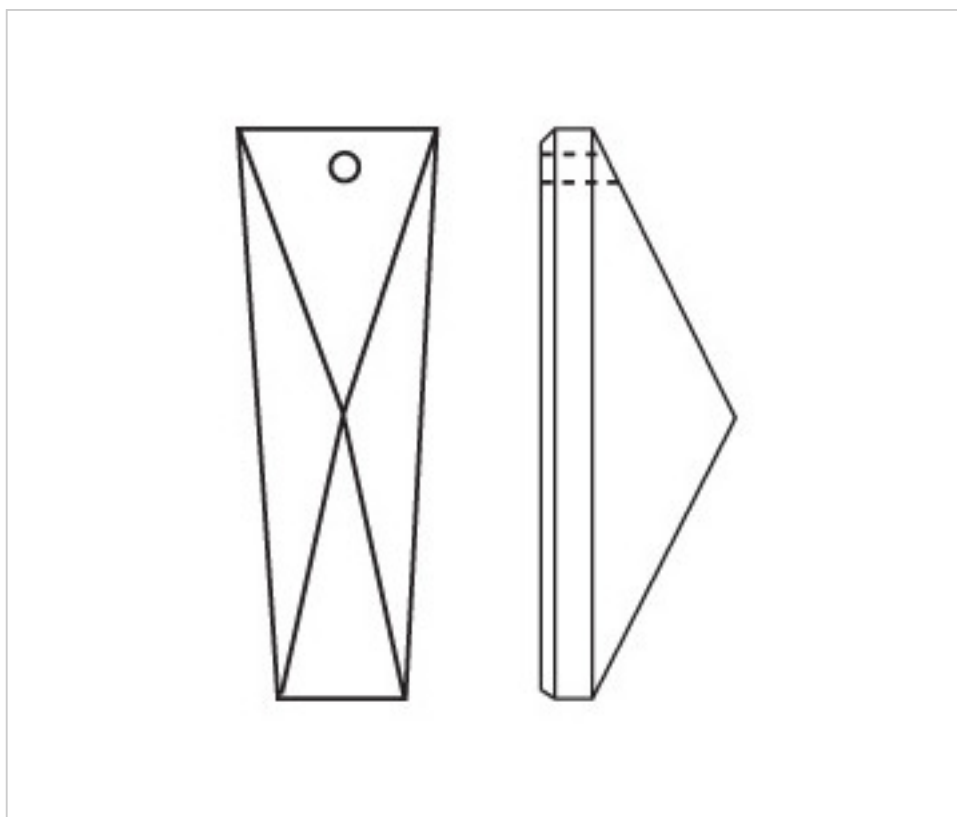

CRYSTAL FOR LAMPS > Scholer Crystal Austria > Schöler Basic Line
Plain Coffin Stones

A667058

Rectangle 4010/58x26mm (ex 4023) 1 hole

April 04th, 2025, 18:37

PRICE

Lot	P.V.P. excluding VAT
1	1,96€
16	1,30€
112	1,16€

Continued on next page >>

CRYSTAL FOR LAMPS > Scholer Crystal Austria > Schöler Basic Line
Plain Coffin Stones

A667058

Rectangle 4010/58x26mm (ex 4023) 1 hole

TECHNICAL SPECIFICATIONS

Weight: 18 Grams

Packging: Box 112 Units

OTHER FEATURES

Length (mm): 58

Width (mm): 26

Colour: Transparent

DOCUMENTS

 [Rectangle 4010/58x26mm \(ex 4023\) 1 hole](#)