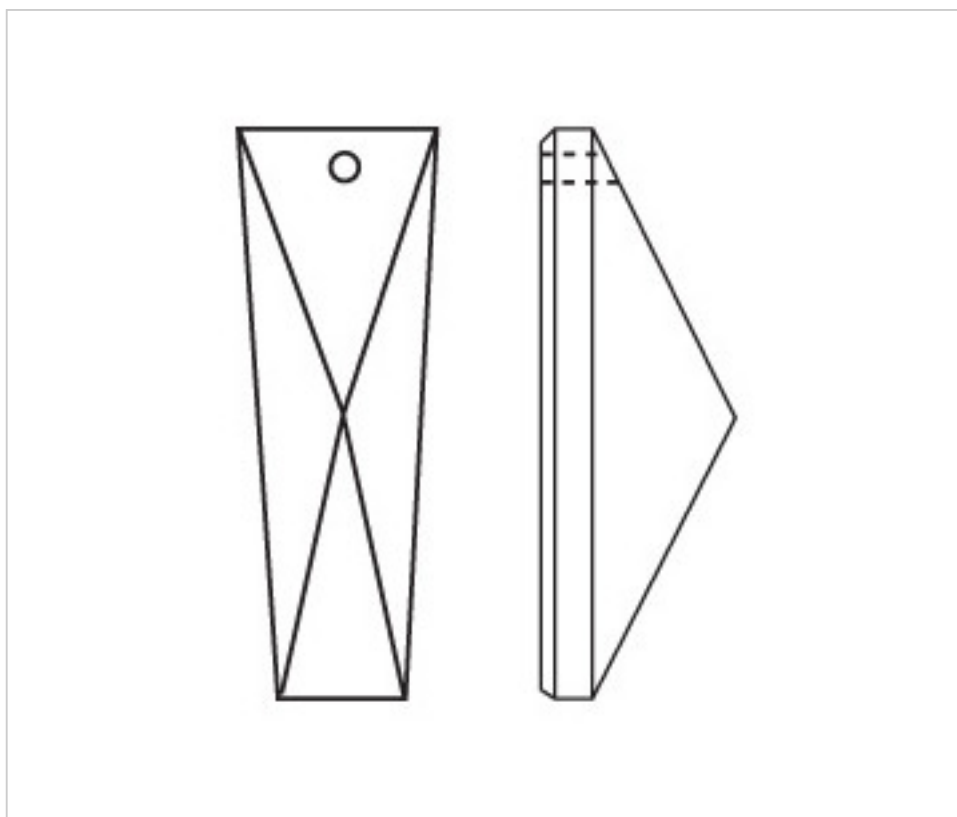

CRYSTAL FOR LAMPS > Scholer Crystal Austria > Schöler Basic Line
Plain Coffin Stones

A667058

Rectangle 4010/58x26mm (ex 4023) 1 hole

February 22nd, 2025, 07:32

PRICE

Lot	P.V.P. excluding VAT
1	1,96€
16	1,30€
112	1,16€

Continued on next page >>

CRYSTAL FOR LAMPS > Scholer Crystal Austria > Schöler Basic Line
Plain Coffin Stones

A667058

Rectangle 4010/58x26mm (ex 4023) 1 hole

TECHNICAL SPECIFICATIONS

Weight: 18 Grams

Packging: Box 112 Units

OTHER FEATURES

Length (mm): 58

Width (mm): 26

Colour: Transparent

DOCUMENTS

 [Rectangle 4010/58x26mm \(ex 4023\) 1 hole](#)