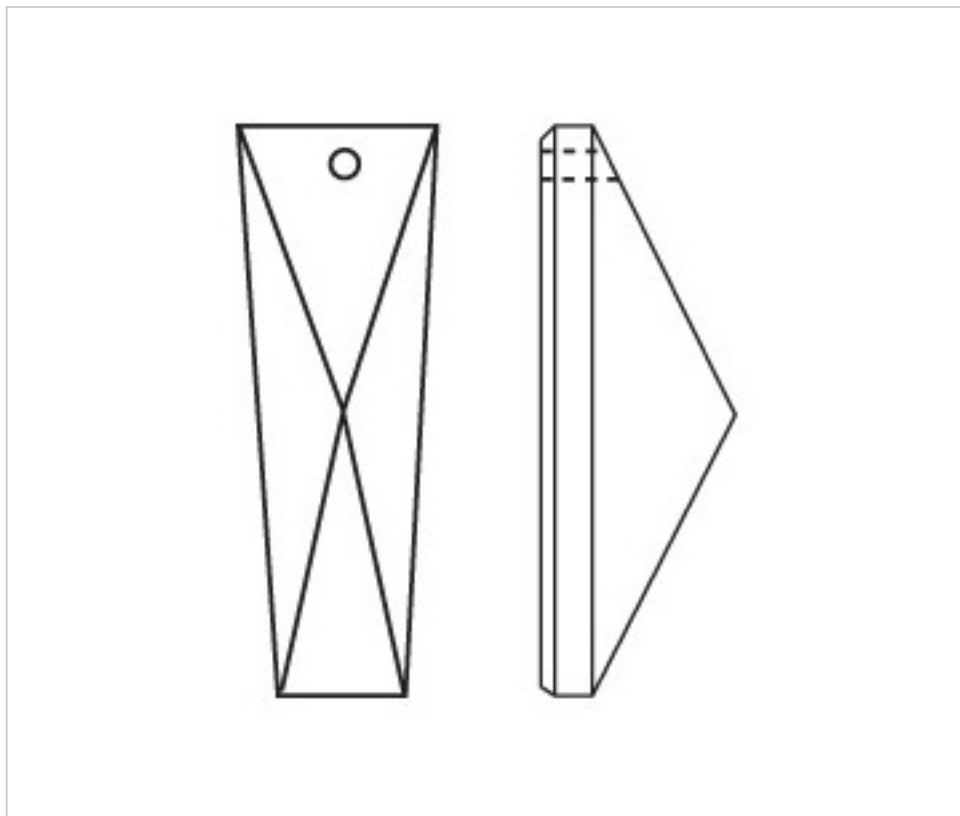

CRYSTAL FOR LAMPS > Scholer Crystal Austria > Schöler Basic Line
Plain Coffin Stones

A667058

Rectangle 4010/58x26mm (ex 4023) 1 hole

October 02nd, 2024, 02:55

PRICE

	Lot	P.V.P. excluding VAT
	1	1,79€
	16	1,18€
	112	1,05€

Continued on next page >>

CRYSTAL FOR LAMPS > Scholer Crystal Austria > Schöler Basic Line
Plain Coffin Stones

A667058

Rectangle 4010/58x26mm (ex 4023) 1 hole

TECHNICAL SPECIFICATIONS

Weight: 18 Grams

Packging: Box 112 Units

OTHER FEATURES

Length (mm): 58

Width (mm): 26

Colour: Transparent

DOCUMENTS

 [Rectangle 4010/58x26mm \(ex 4023\) 1 hole](#)