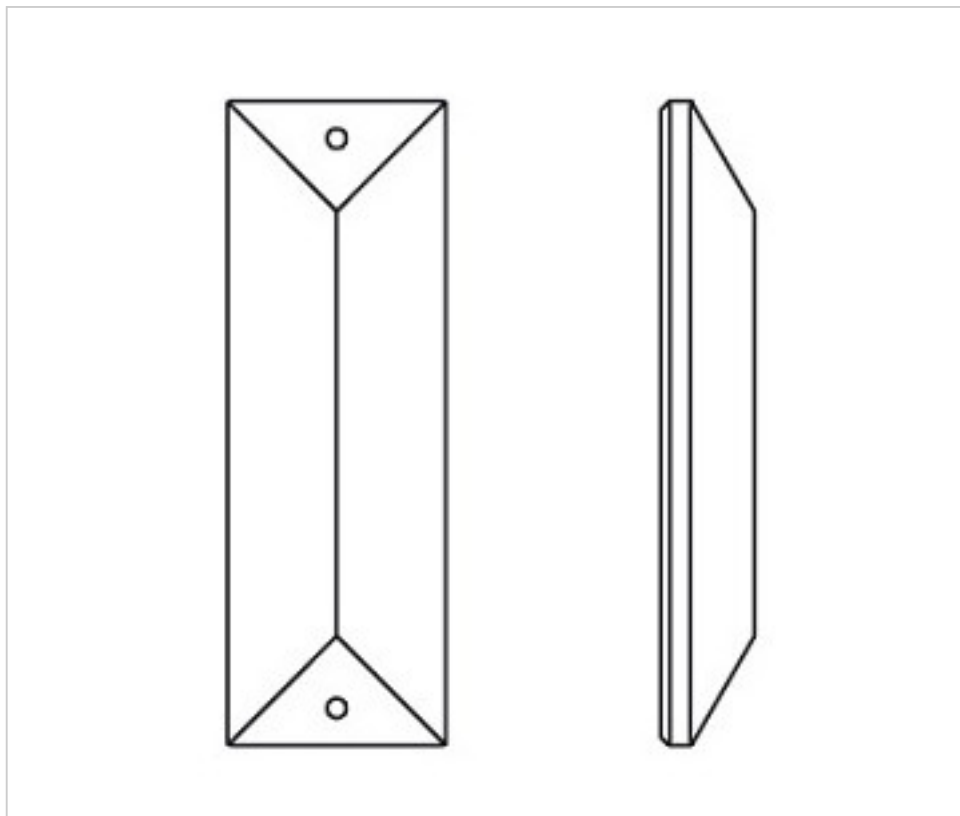

SWAROVSKI CRYSTAL > Spectra Swarovski Crystal > Extension Spectra Swarovski
Spectra Swarovski Coffin Stones

115832263 - 246674

Rectangle 832/263 - 63X18mm 2 trous spectra

November 04th, 2024, 20:23

PRICE

	Lot	P.V.P. excluding VAT
	1	1,39€
	25	1,11€
	125	0,97€

Continued on next page >>

SWAROVSKI CRYSTAL > Spectra Swarovski Crystal > Extension Spectra Swarovski
Spectra Swarovski Coffin Stones

115832263 - 246674

Rectangle 832/263 - 63X18mm 2 trous spectra

TECHNICAL SPECIFICATIONS

Weight: 19 Grams

Packging: Box 125 Units

OTHER FEATURES

Length (mm): 63

Width (mm): 22

Colour: Transparent

DOCUMENTS

 [Rectangle 832/263 - 63X18mm 2 trous spectra](#)