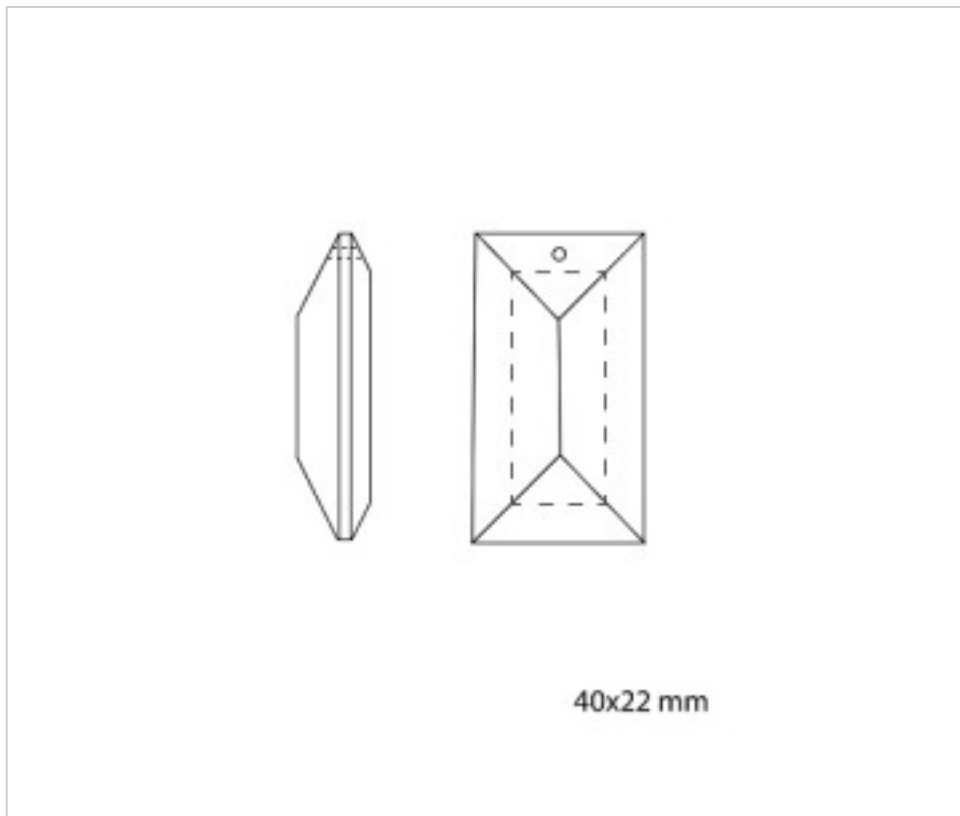

SWAROVSKI CRYSTAL > Strass Swarovski Crystal > Strass Coffin Stones  
Strass swarovski Coffin Stones

113842140

Extension 8421/40x22mm 1 hole Swarovski Crystal

November 21st, 2024, 14:16

**PRICE**

	Lot	P.V.P. excluding VAT
	1	5,22€
	10	4,98€
	50	4,83€

## TECHNICAL SPECIFICATIONS

---

Weight: 14 Grams

## OTHER FEATURES

---

Length (mm): 40

Width (mm): 22

Colour: Transparent

## DOCUMENTS

---

 [Extension 8421/40x22mm 1 hole Swarovski Crystal](#)