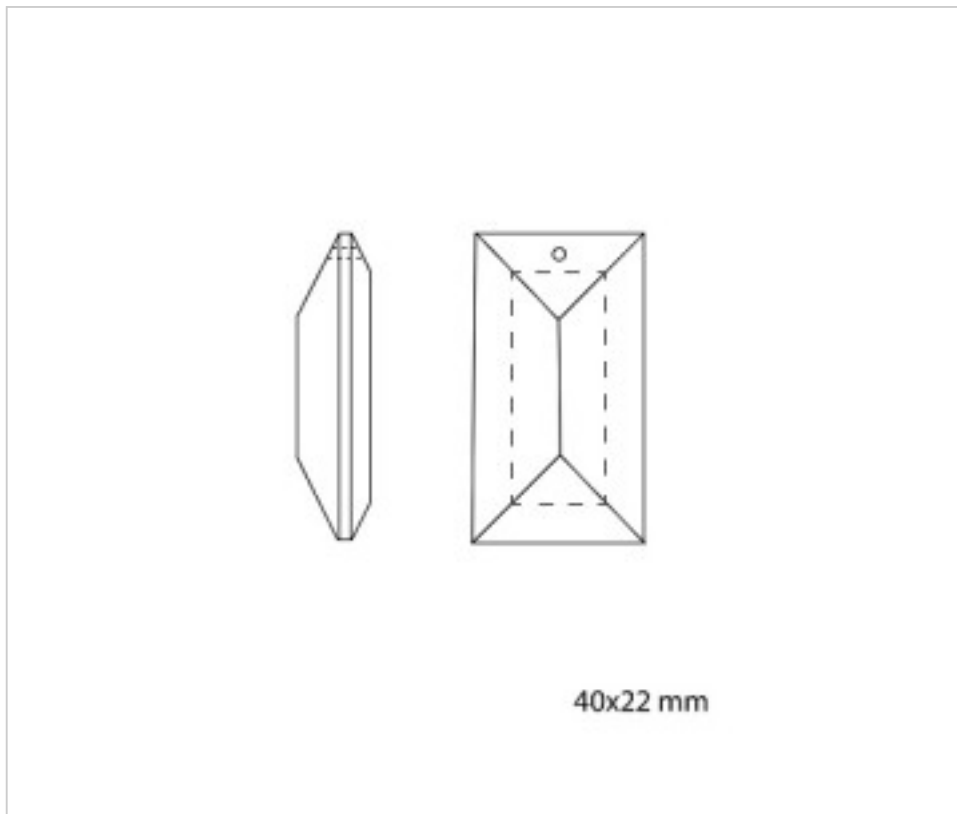

SWAROVSKI CRYSTAL > Strass Swarovski Crystal > Strass Coffin Stones  
Strass swarovski Coffin Stones

113842140

Extension 8421/40x22mm 1 hole Swarovski Crystal

December 22nd, 2024, 04:34

**PRICE**

	Lot	P.V.P. excluding VAT
	1	5,22€
	10	4,98€
	50	4,83€

## TECHNICAL SPECIFICATIONS

---

Weight: 14 Grams

## OTHER FEATURES

---

Length (mm): 40

Width (mm): 22

Colour: Transparent

## DOCUMENTS

---

 [Extension 8421/40x22mm 1 hole Swarovski Crystal](#)