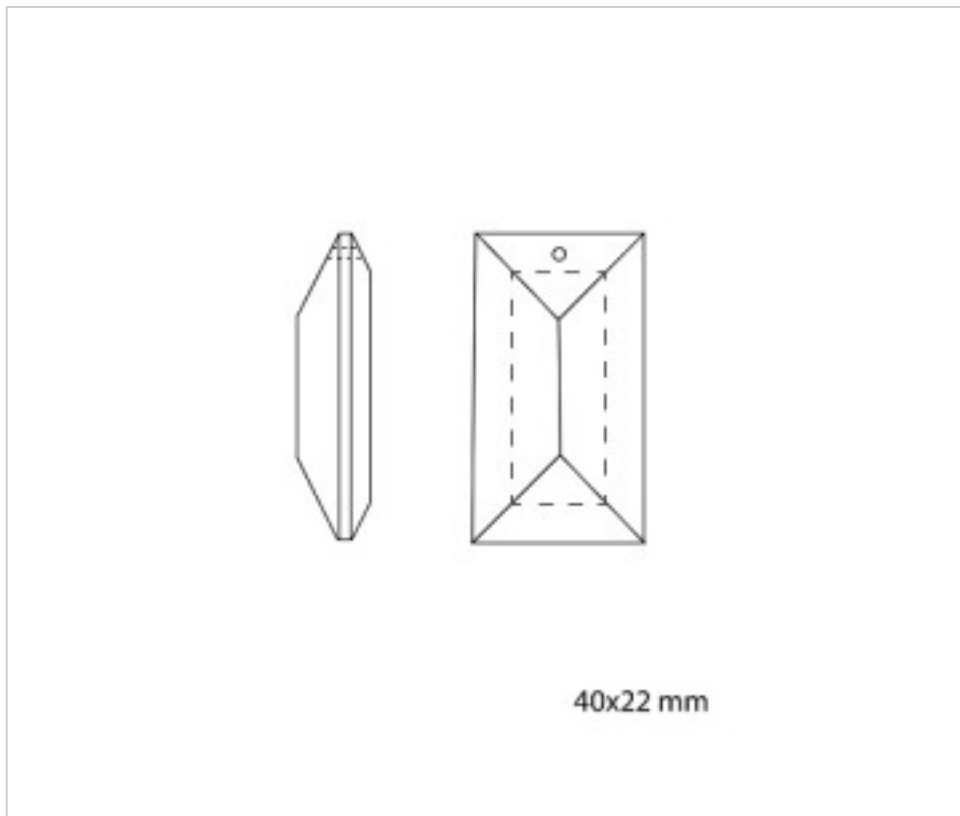

SWAROVSKI CRYSTAL > Strass Swarovski Crystal > Strass Coffin Stones
Strass swarovski Coffin Stones

113842140

Extension 8421/40x22mm 1 hole Swarovski Crystal

February 22nd, 2025, 09:07

PRICE

	Lot	P.V.P. excluding VAT
	1	5,22€
	10	4,98€
	50	4,83€

Continued on next page >>

SWAROVSKI CRYSTAL > Strass Swarovski Crystal > Strass Coffin Stones
Strass swarovski Coffin Stones

113842140

Extension 8421/40x22mm 1 hole Swarovski Crystal

TECHNICAL SPECIFICATIONS

Weight: 14 Grams

OTHER FEATURES

Length (mm): 40

Width (mm): 22

Colour: Transparent

DOCUMENTS

 [Extension 8421/40x22mm 1 hole Swarovski Crystal](#)