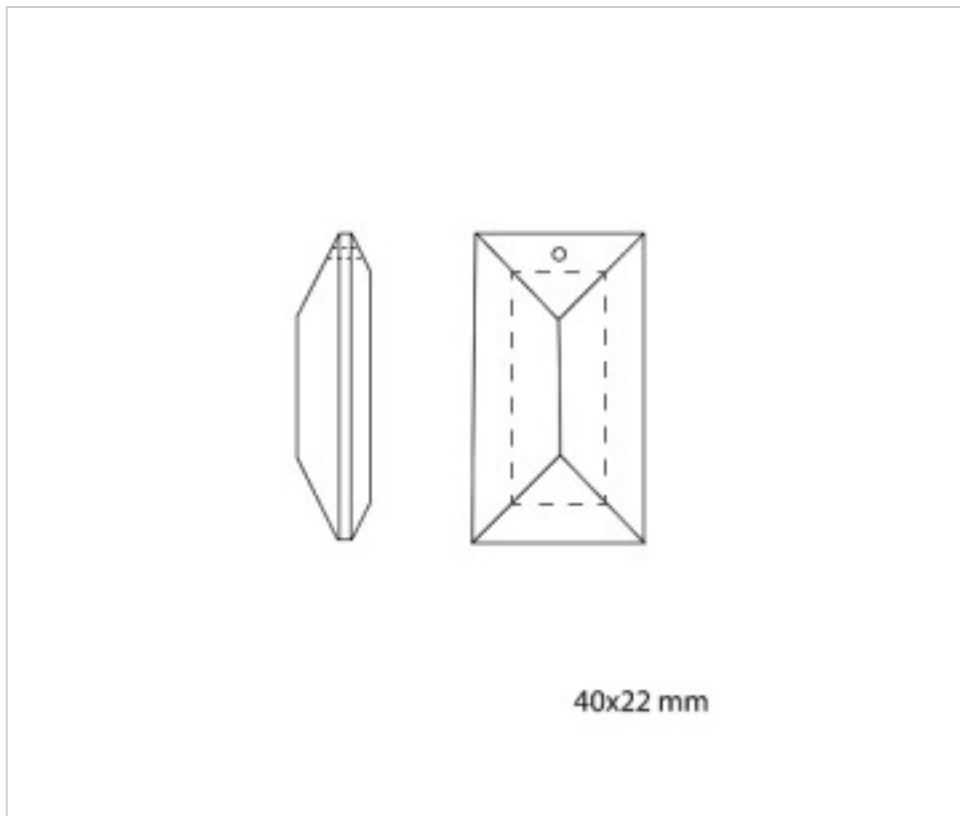

SWAROVSKI CRYSTAL > Strass Swarovski Crystal > Strass Coffin Stones
Strass swarovski Coffin Stones

113842140

Extension 8421/40x22mm 1 hole Swarovski Crystal

January 22nd, 2025, 01:10

PRICE

| | Lot | P.V.P. excluding VAT |
|--|-----|----------------------|
| | 1 | 5,22€ |
| | 10 | 4,98€ |
| | 50 | 4,83€ |

Continued on next page >>

SWAROVSKI CRYSTAL > Strass Swarovski Crystal > Strass Coffin Stones
Strass swarovski Coffin Stones

113842140

Extension 8421/40x22mm 1 hole Swarovski Crystal

TECHNICAL SPECIFICATIONS

Weight: 14 Grams

OTHER FEATURES

Length (mm): 40

Width (mm): 22

Colour: Transparent

DOCUMENTS

 [Extension 8421/40x22mm 1 hole Swarovski Crystal](#)