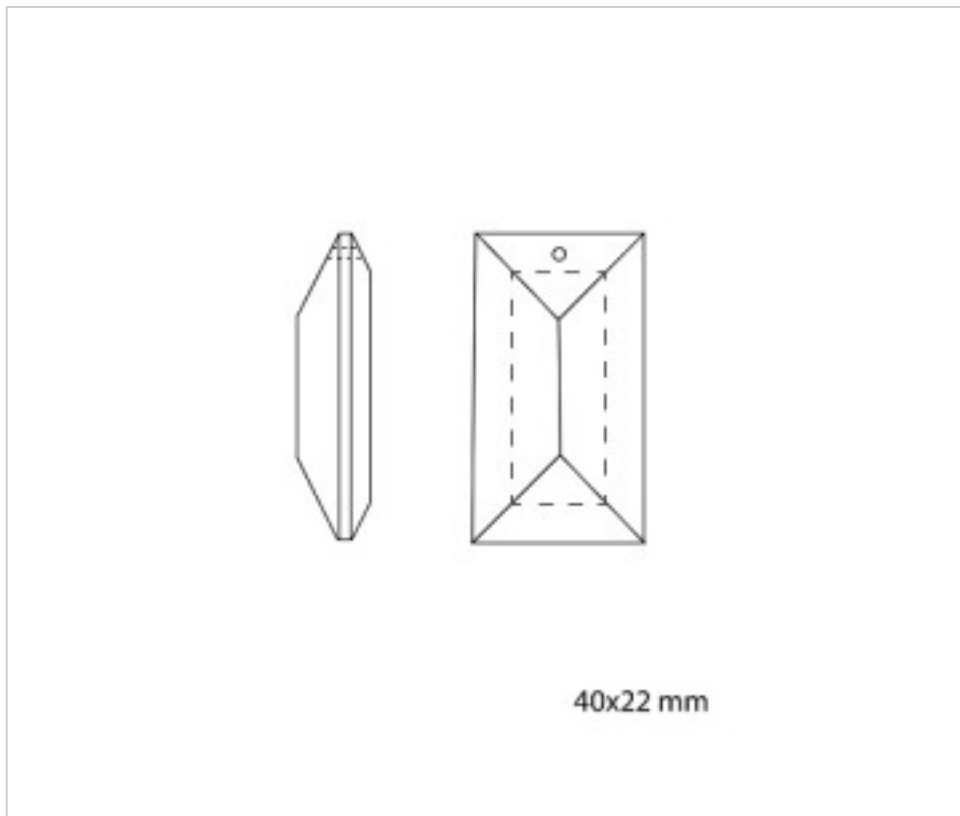

SWAROVSKI CRYSTAL > Strass Swarovski Crystal > Strass Coffin Stones
Strass swarovski Coffin Stones

113842140

Extension 8421/40x22mm 1 hole Swarovski Crystal

April 05th, 2025, 12:00

PRICE

	Lot	P.V.P. excluding VAT
	1	5,22€
	10	4,98€
	50	4,83€

Continued on next page >>

SWAROVSKI CRYSTAL > Strass Swarovski Crystal > Strass Coffin Stones
Strass swarovski Coffin Stones

113842140

Extension 8421/40x22mm 1 hole Swarovski Crystal

TECHNICAL SPECIFICATIONS

Weight: 14 Grams

OTHER FEATURES

Length (mm): 40

Width (mm): 22

Colour: Transparent

DOCUMENTS

 [Extension 8421/40x22mm 1 hole Swarovski Crystal](#)