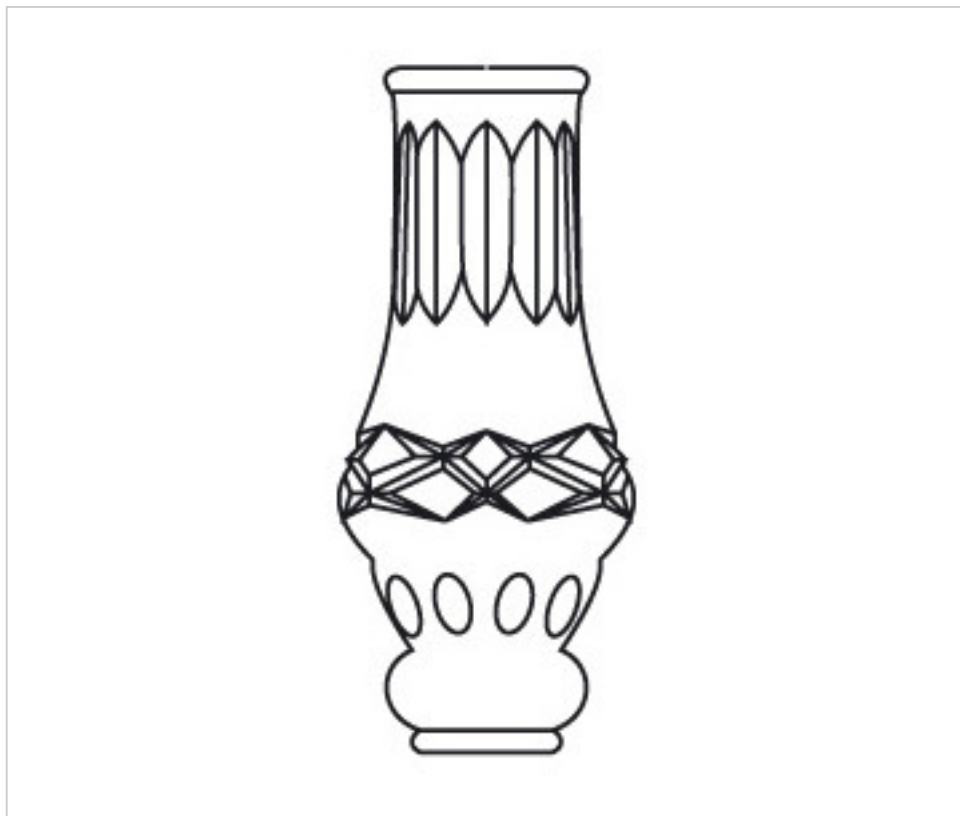

CRYSTAL FOR LAMPS > Columns And Bobeches > Lead Crystal Columns And Bobeches
Verdi Series

3851500

Column 3851500 lead crystal

July 22nd, 2024, 11:34

DESCRIPTION

Blown and hand-cut lead Crystal

PRICE

	Lot	P.V.P. excluding VAT
	1	35,79€
	6	32,55€
	12	30,78€

Continued on next page >>

CRYSTAL FOR LAMPS > Columns And Bobeches > Lead Crystal Columns And Bobeches
Verdi Series

3851500

Column 3851500 lead crystal

NOTES

Lead Crystal

OTHER FEATURES

High (mm): 150

Colour: Transparent

Diameter (mm): 65

Central Hole (mm): 24

DOCUMENTS

 [Column 3851500 lead crystal](#)