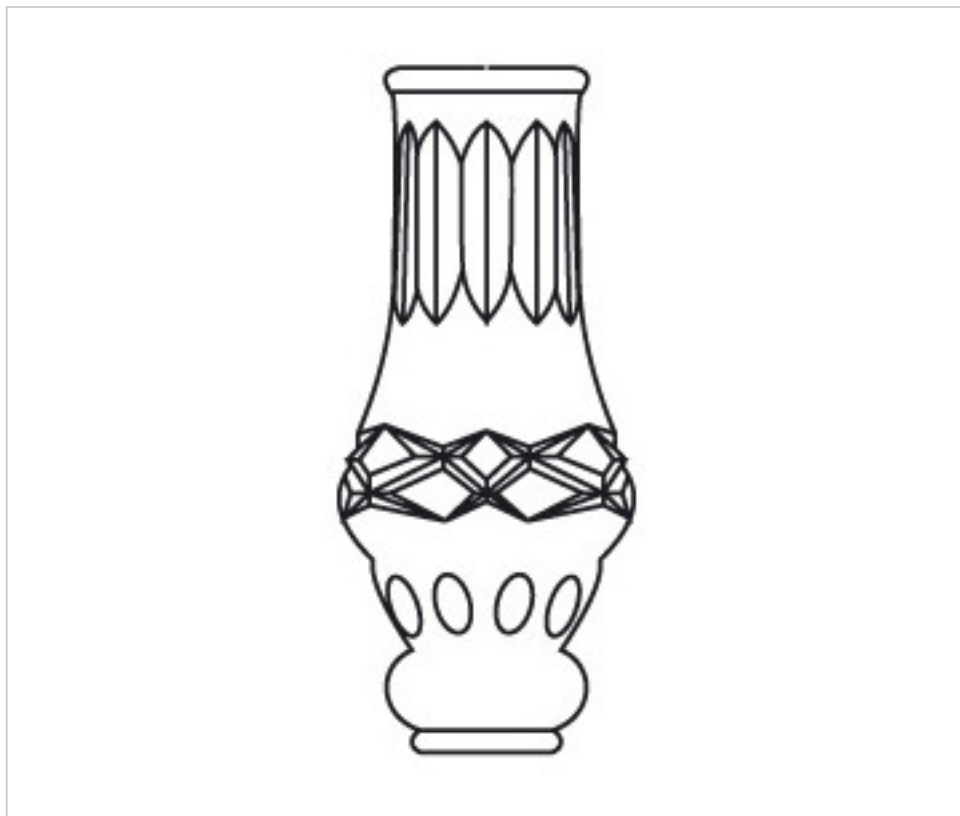

**3851500**

**Column 3851500 lead crystal**

December 22nd, 2024, 07:46

## DESCRIPTION

Blown and hand-cut lead Crystal

CRYSTAL FOR LAMPS > Columns And Bobeches > Lead Crystal Columns And Bobeches  
Verdi Series

**3851500**

**Column 3851500 lead crystal**

## OTHER FEATURES

---

High (mm): 150

Colour: Transparent

Diameter (mm): 65

Central Hole (mm): 24