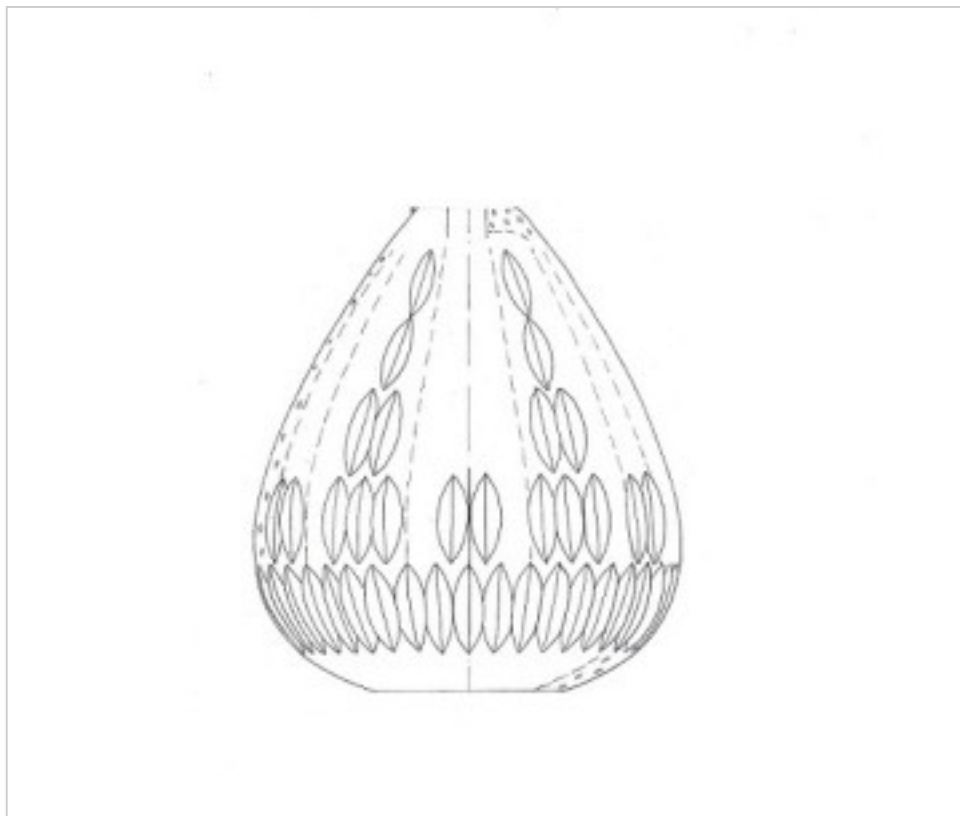

CRYSTAL FOR LAMPS > Columns And Bobeches > Lead Crystal Columns And Bobeches
Verdi Series

38603401

Column 6034 220hx 200mm

October 02nd, 2024, 04:03

PRICE

| | Lot | P.V.P. excluding VAT |
|--|-----|----------------------|
| | 1 | 71,57€ |
| | 6 | 65,05€ |
| | 12 | 61,39€ |

Continued on next page >>

CRYSTAL FOR LAMPS > Columns And Bobeches > Lead Crystal Columns And Bobeches
Verdi Series

38603401

Column 6034 220hx 200mm

TECHNICAL SPECIFICATIONS

Weight: 27 Grams

Packging: Box 6 Unit

NOTES

Lead Crystal

OTHER FEATURES

Width (mm): 220

High (mm): 200

DOCUMENTS