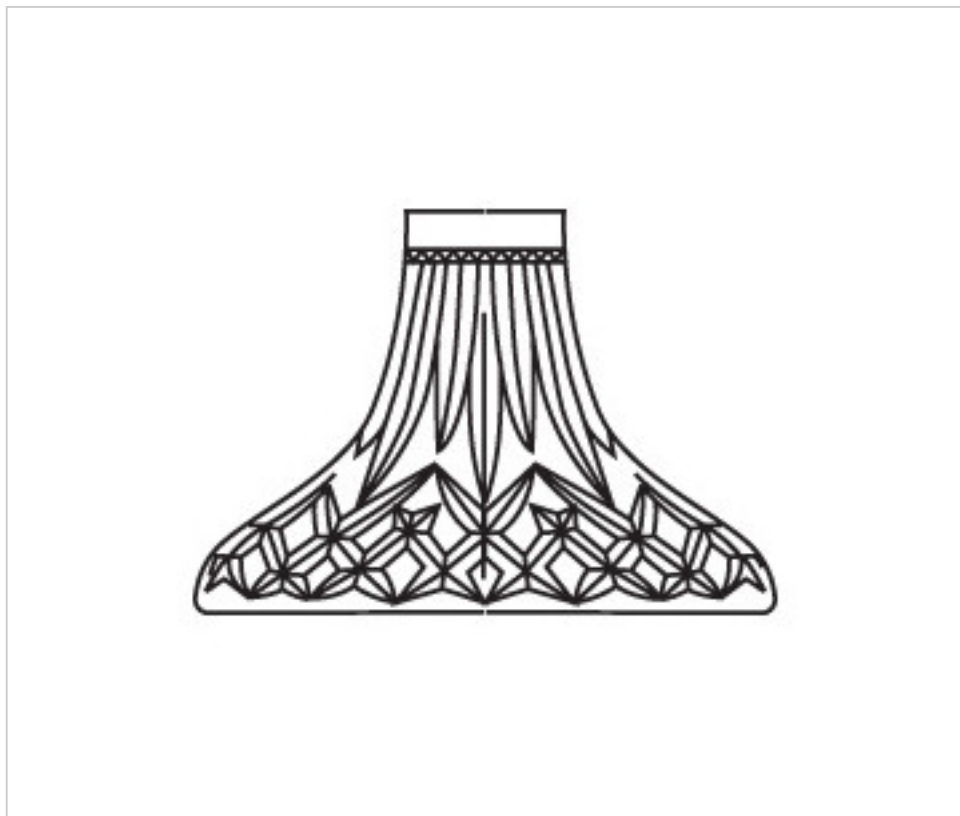

CRYSTAL FOR LAMPS > Columns And Bobeches > Lead Crystal Columns And Bobeches  
Opera Series

348451T

Column 8451 without hole lead crystal

April 04th, 2025, 18:33

## PRICE

	Lot	P.V.P. excluding VAT
	1	11,35€
	12	10,32€
	24	9,83€

Continued on next page >>

CRYSTAL FOR LAMPS > Columns And Bobeches > Lead Crystal Columns And Bobeches  
Opera Series

348451T

Column 8451 without hole lead crystal

## NOTES

---

Lead Crystal