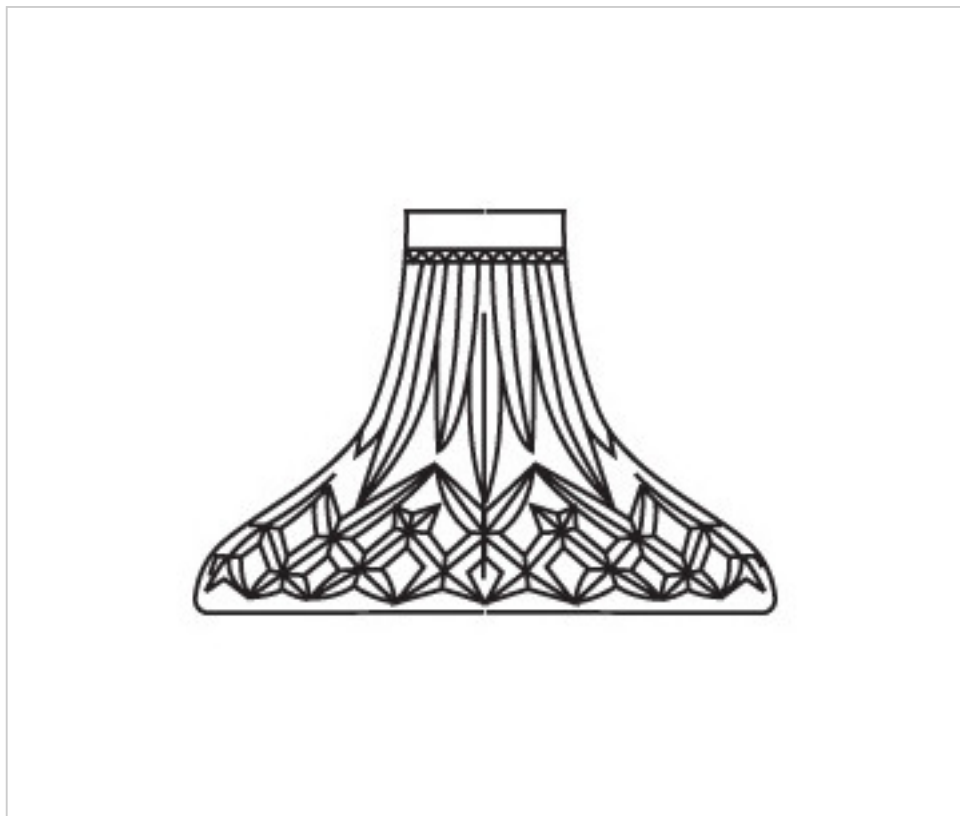

**348451T**

**Column 8451 without hole lead crystal**

January 22nd, 2025, 01:09

**PRICE**

	Lot	P.V.P. excluding VAT
	1	11,35€
	12	10,32€
	24	9,83€

Continued on next page >>

CRYSTAL FOR LAMPS > Columns And Bobeches > Lead Crystal Columns And Bobeches  
Opera Series

348451T

Column 8451 without hole lead crystal

## NOTES

---

Lead Crystal