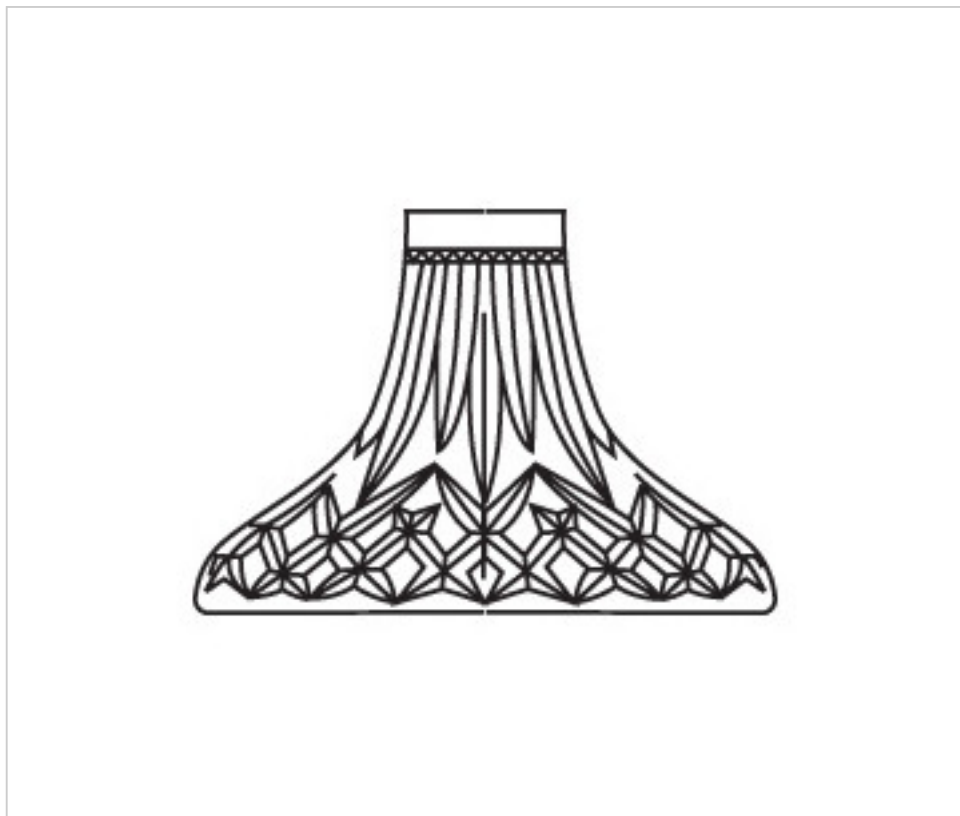

CRYSTAL FOR LAMPS > Columns And Bobeches > Lead Crystal Columns And Bobeches
Opera Series

348451T

Column 8451 without hole lead crystal

February 01st, 2025, 15:56

PRICE

	Lot	P.V.P. excluding VAT
	1	11,35€
	12	10,32€
	24	9,83€

Continued on next page >>

CRYSTAL FOR LAMPS > Columns And Bobeches > Lead Crystal Columns And Bobeches
Opera Series

348451T

Column 8451 without hole lead crystal

TECHNICAL SPECIFICATIONS

Weight: 416 Grams

NOTES

Lead Crystal

OTHER FEATURES

Colour: Transparent

DOCUMENTS