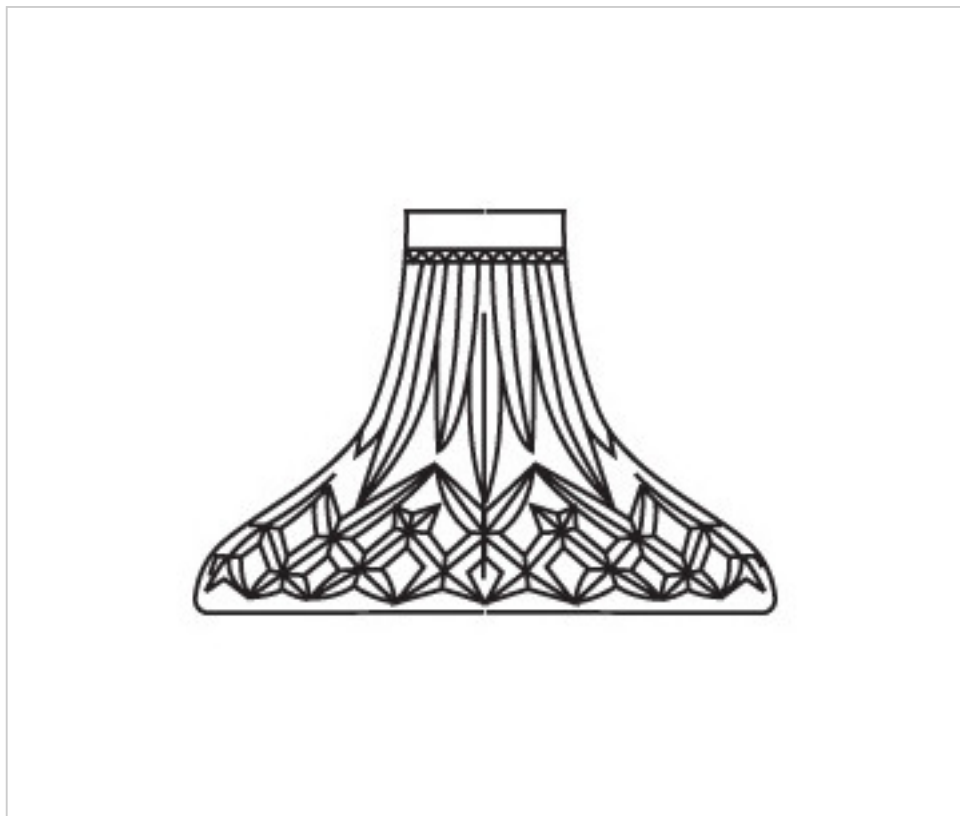

CRYSTAL FOR LAMPS > Columns And Bobeches > Lead Crystal Columns And Bobeches  
Opera Series

**348451T**

**Column 8451 without hole lead crystal**

December 22nd, 2024, 02:44

**PRICE**

	Lot	P.V.P. excluding VAT
	1	11,35€
	12	10,32€
	24	9,83€

Continued on next page >>

CRYSTAL FOR LAMPS > Columns And Bobeches > Lead Crystal Columns And Bobeches  
Opera Series

**348451T**

**Column 8451 without hole lead crystal**

## **NOTES**

---

Lead Crystal