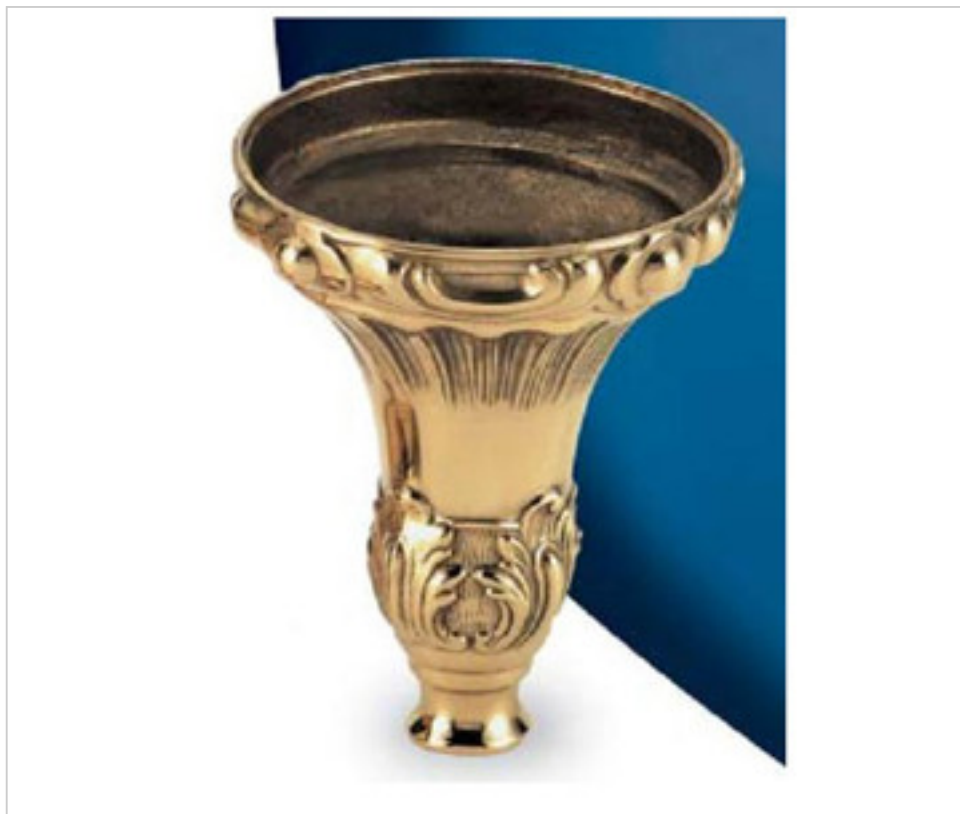

BRASS FOUNDRY > Guidini Foundry > Columns
Columns

29D1010

Column D-1010 Ghidini

November 23rd, 2024, 10:31

PRICE

Lot	P.V.P. excluding VAT
1	38,17€
10	34,09€
25	32,46€

Continued on next page >>

BRASS FOUNDRY > Guidini Foundry > Columns
Columns

29D1010

Column D-1010 Ghidini

TECHNICAL SPECIFICATIONS

Weight: 568 Grams

NOTES

Top diameter 26mm. Lower diameter 114/100mm.

OTHER FEATURES

Length (mm): 80

High (mm): 80