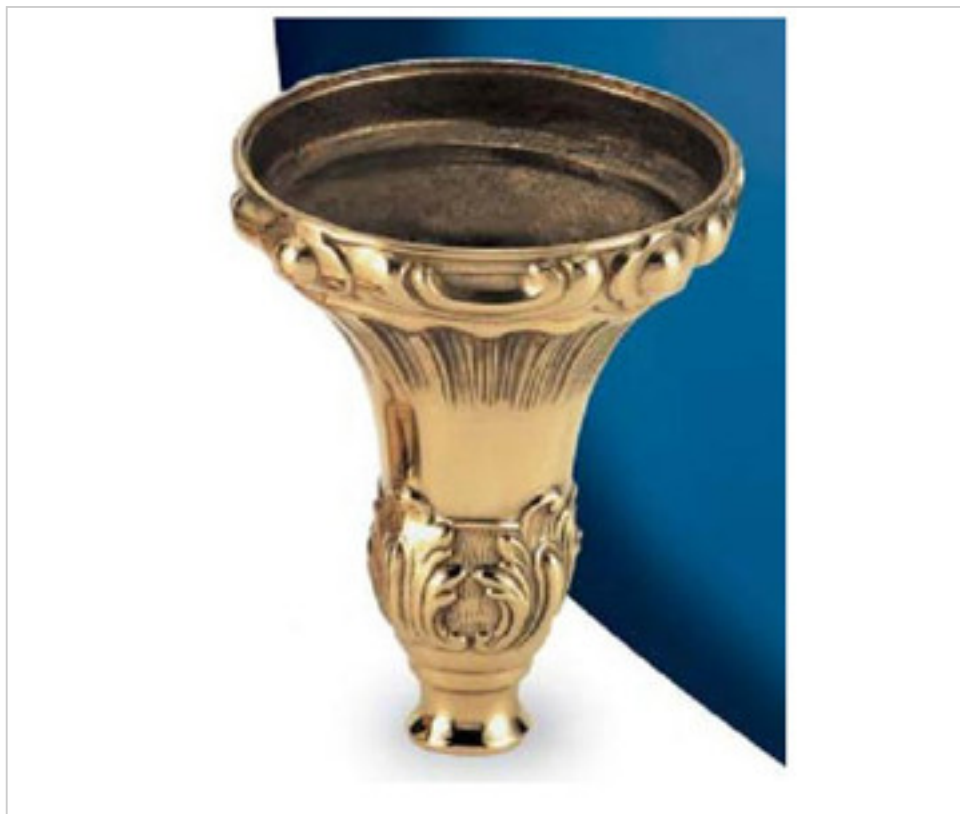

BRASS FOUNDRY > Guidini Foundry > Columns
Columns

29D1010

Column D-1010 Ghidini

October 02nd, 2024, 03:24

PRICE

Lot	P.V.P. excluding VAT
1	38,17€
10	34,09€
25	32,46€

Continued on next page >>

BRASS FOUNDRY > Guidini Foundry > Columns
Columns

29D1010

Column D-1010 Ghidini

TECHNICAL SPECIFICATIONS

Weight: 568 Grams

NOTES

Top diameter 26mm. Lower diameter 114/100mm.

OTHER FEATURES

Length (mm): 80

High (mm): 80