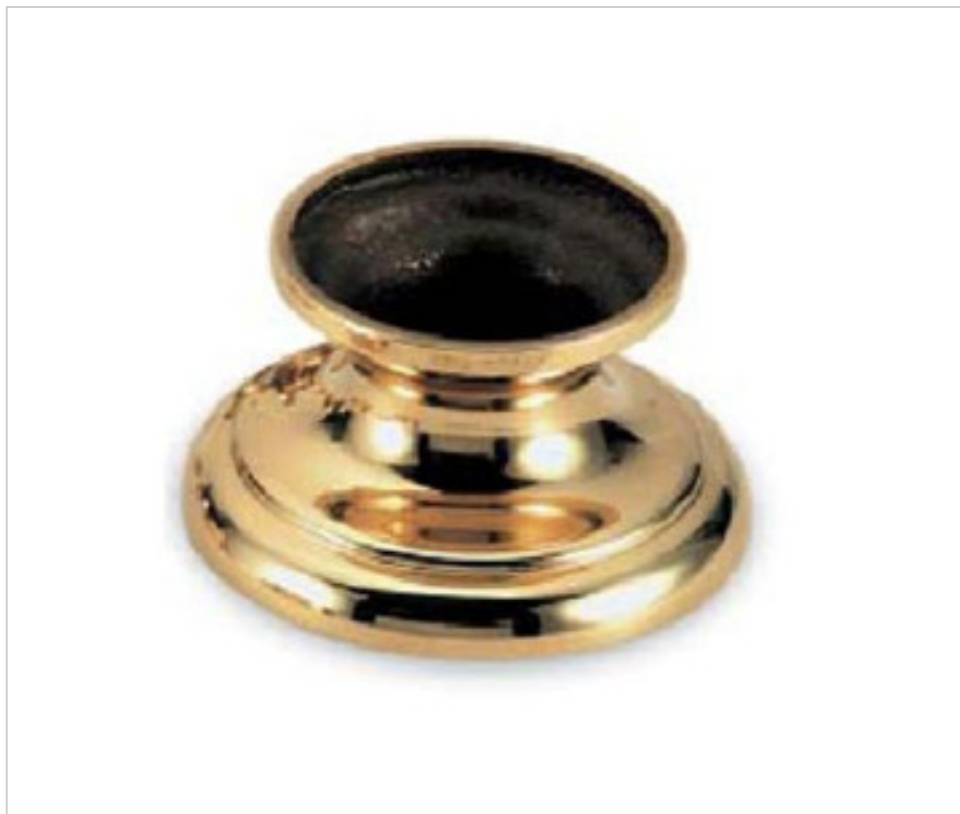

BRASS FOUNDRY > Guidini Foundry > Columns
Columns

29D0135

Column D-135 Ghidini

October 02nd, 2024, 03:31

PRICE

	Lot	P.V.P. excluding VAT
	1	18,04€
	100	16,12€
	200	15,35€

Continued on next page >>