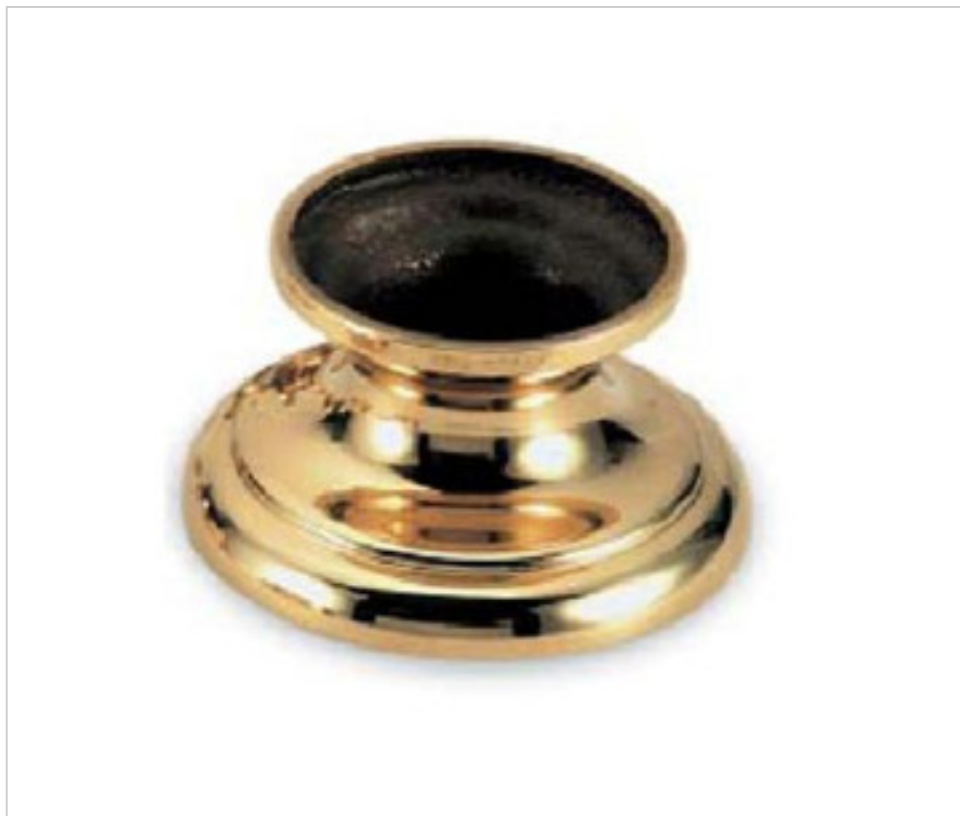

BRASS FOUNDRY > Guidini Foundry > Columns
Columns

29D0135

Column D-135 Ghidini

April 05th, 2025, 11:32

PRICE

	Lot	P.V.P. excluding VAT
	1	19,32€
	100	17,26€
	200	16,45€

Continued on next page >>