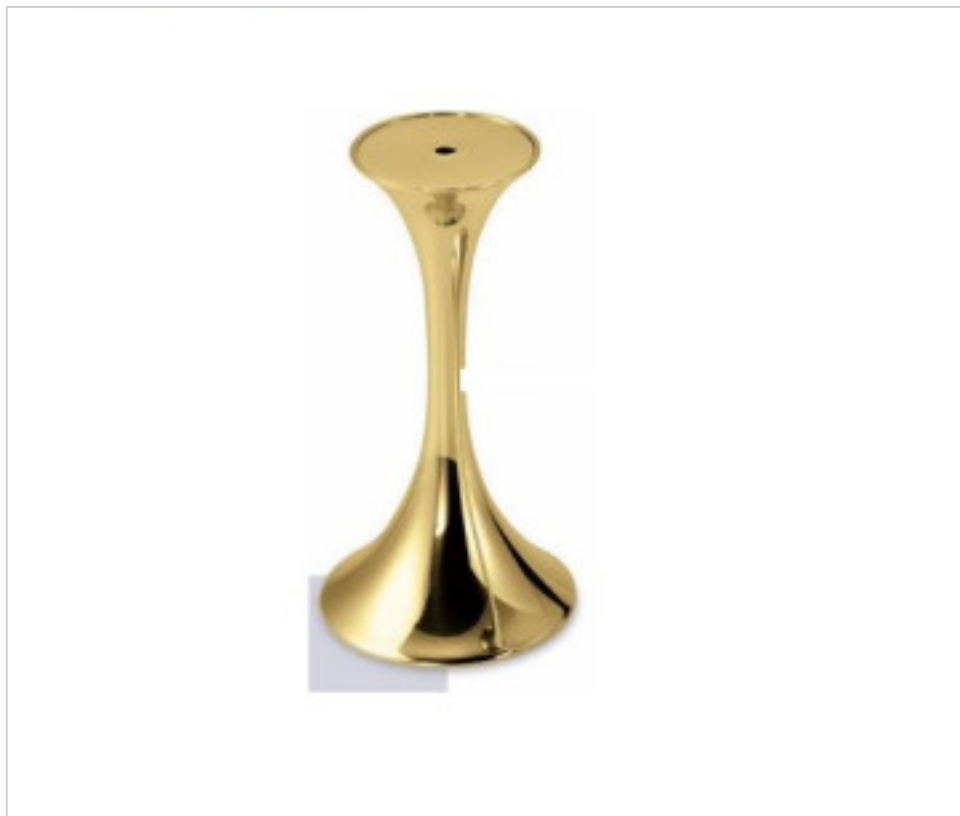

BRASS FOUNDRY > Guidini Foundry > Columns
Columns

29D0200

Column D-200 gh

November 03rd, 2024, 12:22

PRICE

| Lot | P.V.P. excluding VAT |
|-----|----------------------|
| 1 | 122,55€ |
| 25 | 109,43€ |
| 50 | 104,22€ |

Continued on next page >>

BRASS FOUNDRY > Guidini Foundry > Columns
Columns

29D0200

Column D-200 gh

TECHNICAL SPECIFICATIONS

Weight: 946 Grams

NOTES

Top diameter 100/95mm - Bottom diameter 140mm

OTHER FEATURES

High (mm): 260