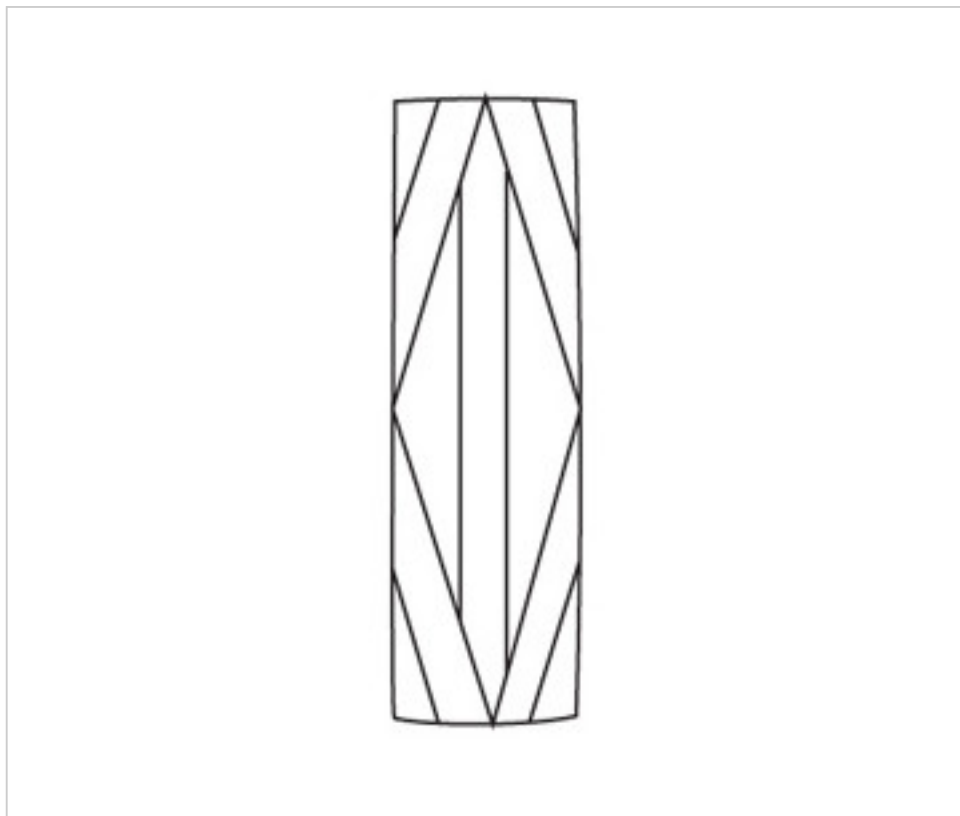

CRYSTAL FOR LAMPS > Columns And Bobeches > Crystal Columns And Bobeches  
Kubic Series

**G7328200**

**Column LX282 45x45x150**

February 01st, 2025, 19:35

**PRICE**

Lot	P.V.P. excluding VAT
1	25,10€
10	22,84€
20	22,17€

Continued on next page >>

G7328200

Column LX282 45x45x150

## OTHER FEATURES

---

High (mm): 150

Colour: Transparent

Diameter (mm): 45

Central Hole (mm): 12,5

## DOCUMENTS

---

 [Column LX282 45x45x150](#)