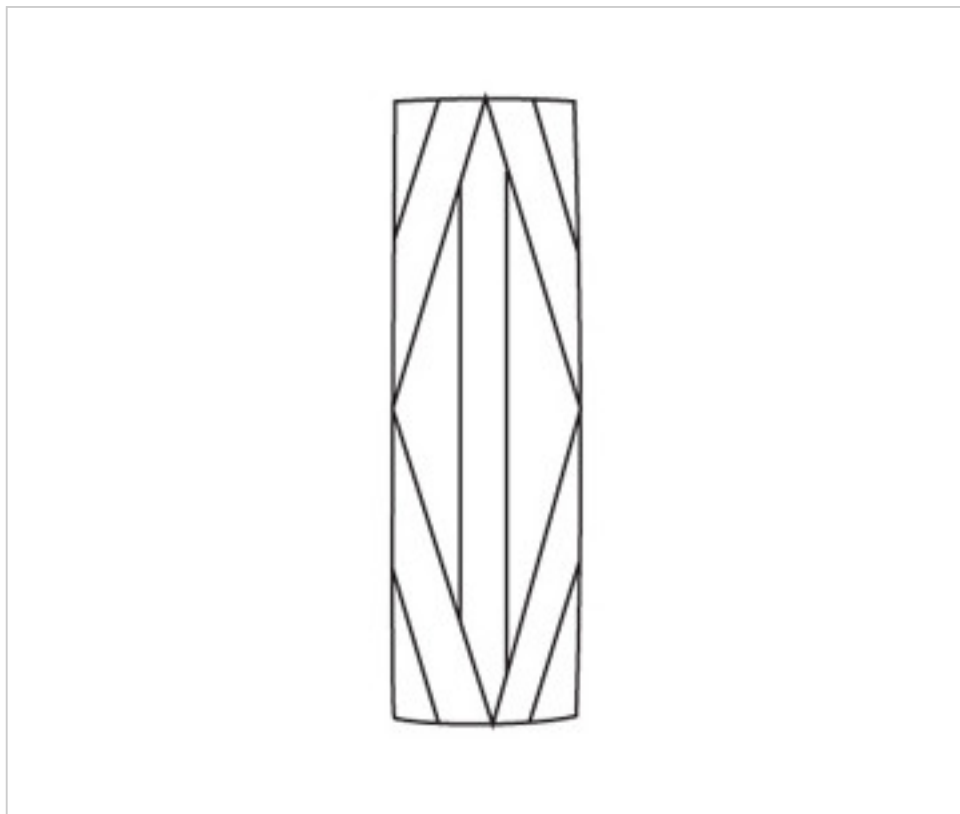

CRYSTAL FOR LAMPS > Columns And Bobeches > Crystal Columns And Bobeches  
Kubic Series

**G7328200**

**Column LX282 45x45x150**

December 22nd, 2024, 04:10

**PRICE**

	Lot	P.V.P. excluding VAT
	1	25,10€
	10	22,84€
	20	22,17€

Continued on next page >>

CRYSTAL FOR LAMPS > Columns And Bobeches > Crystal Columns And Bobeches  
Kubic Series

**G7328200**

**Column LX282 45x45x150**

## **OTHER FEATURES**

---

High (mm): 150

Colour: Transparent

Diameter (mm): 45

Central Hole (mm): 12,5

## **DOCUMENTS**

---

 [Column LX282 45x45x150](#)