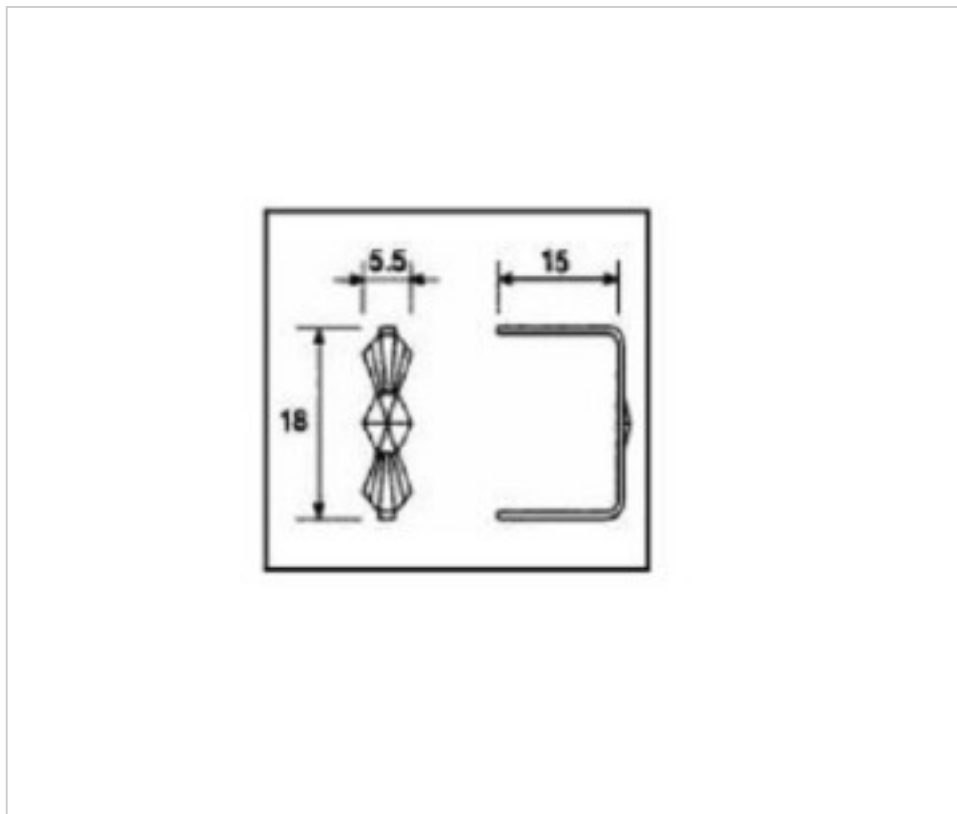

CRYSTAL FOR LAMPS > Scholer Crystal Austria > Schöler Accessories line
Accessories linker and pasted

E19141180

Connector 9141 18mm brass

November 04th, 2024, 20:16

PRICE

	Lot	P.V.P. excluding VAT
Pedido mínimo	2650	0,0224€

Continued on next page >>

CRYSTAL FOR LAMPS > Scholer Crystal Austria > Schöler Accessories line
Accessories linker and pasted

E19141180

Connector 9141 18mm brass

TECHNICAL SPECIFICATIONS

Weight: 0 Grams

OTHER FEATURES

Length (mm): 15

High (mm): 18

Colour: Brass

DOCUMENTS

 [Connector 9141 18mm brass](#)