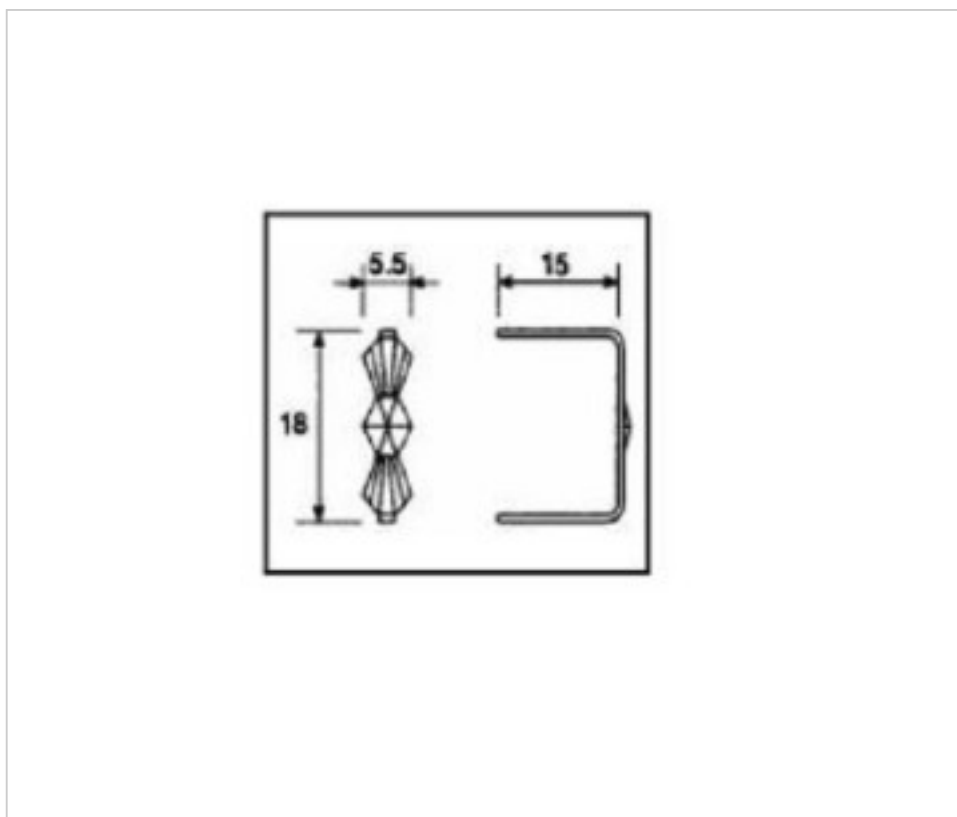

CRYSTAL FOR LAMPS > Scholer Crystal Austria > Schöler Accessories line
Accessories linker and pasted

E19141180

Connector 9141 18mm brass

April 05th, 2025, 02:22

PRICE

	Lot	P.V.P. excluding VAT
Pedido mínimo	2650	0,0244€

Continued on next page >>

CRYSTAL FOR LAMPS > Scholer Crystal Austria > Schöler Accessories line
Accessories linker and pasted

E19141180

Connector 9141 18mm brass

TECHNICAL SPECIFICATIONS

Weight: 0 Grams

OTHER FEATURES

Length (mm): 15

High (mm): 18

Colour: Brass

DOCUMENTS

 [Connector 9141 18mm brass](#)