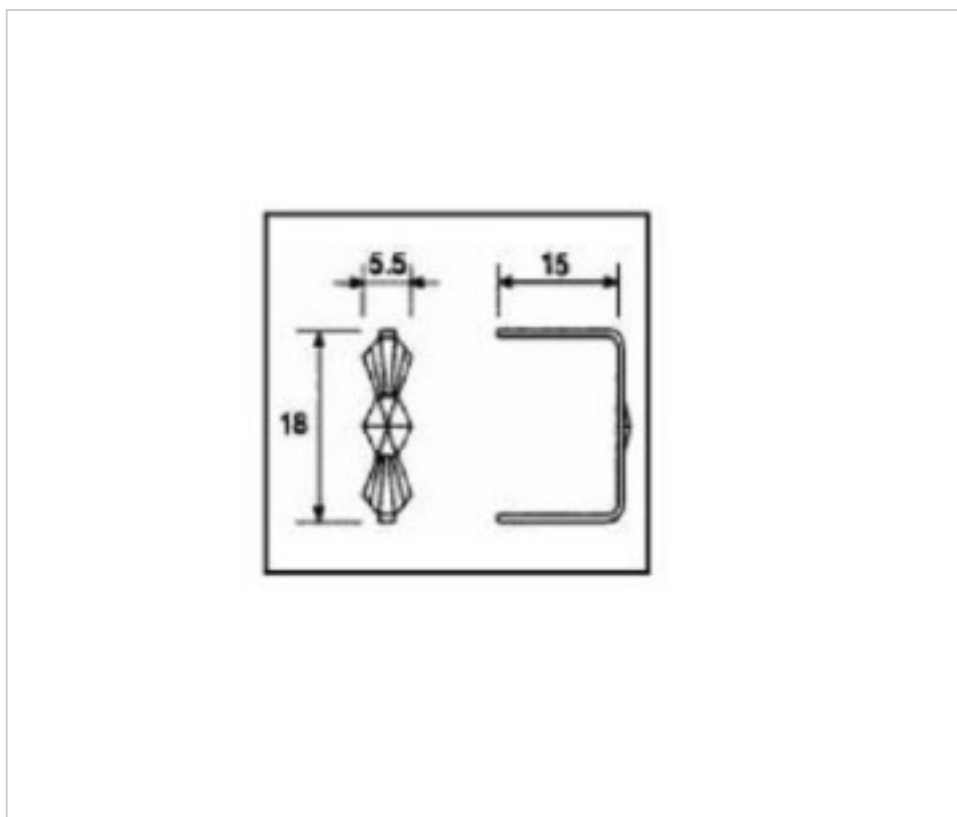

CRYSTAL FOR LAMPS > Scholer Crystal Austria > Schöler Accessories line  
Accessories linker and pasted

**E19141180**

**Connector 9141 18mm brass**

February 22nd, 2025, 16:15

## **OTHER FEATURES**

---

Length (mm): 15

High (mm): 18

Colour: Brass