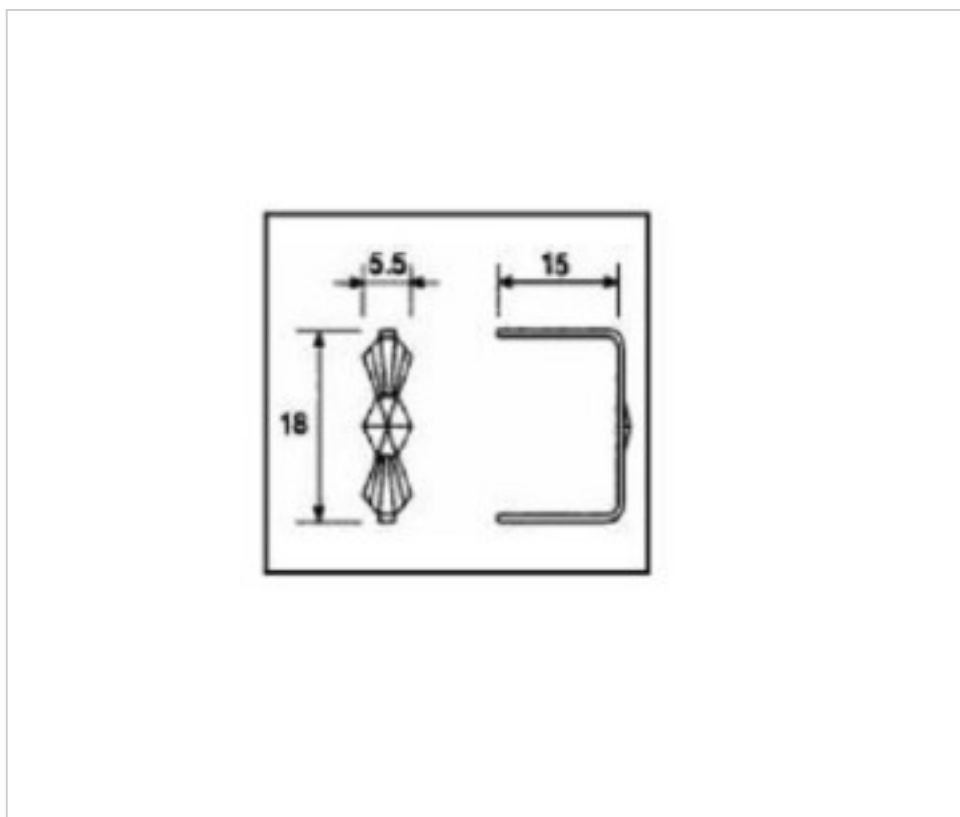

CRYSTAL FOR LAMPS > Scholer Crystal Austria > Schöler Accessories line
Accessories linker and pasted

E19141180

Connector 9141 18mm brass

December 22nd, 2024, 03:59

PRICE

	Lot	P.V.P. excluding VAT
Pedido mínimo	2650	0,0224€

Continued on next page >>

CRYSTAL FOR LAMPS > Scholer Crystal Austria > Schöler Accessories line
Accessories linker and pasted

E19141180

Connector 9141 18mm brass

TECHNICAL SPECIFICATIONS

Weight: 0 Grams

OTHER FEATURES

Length (mm): 15

High (mm): 18

Colour: Brass

DOCUMENTS

 [Connector 9141 18mm brass](#)