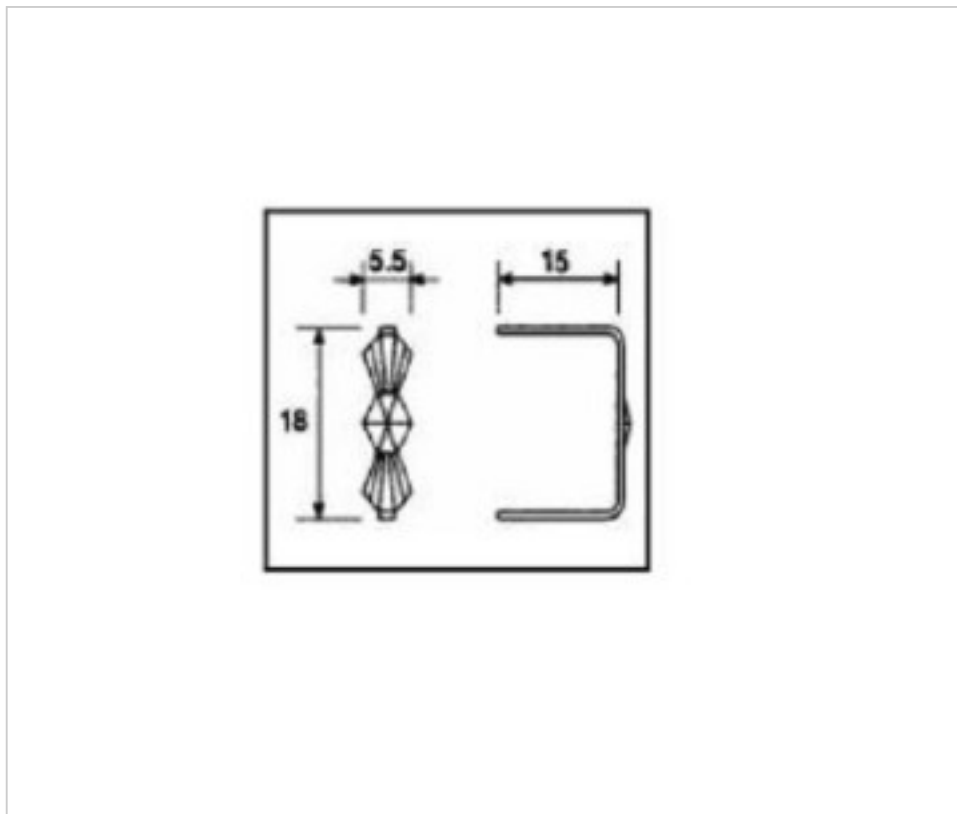

CRYSTAL FOR LAMPS > Scholer Crystal Austria > Schöler Accessories line  
Accessories linker and pasted

**E19141180**

**Connector 9141 18mm brass**

January 22nd, 2025, 01:01

## **OTHER FEATURES**

---

Length (mm): 15

High (mm): 18

Colour: Brass