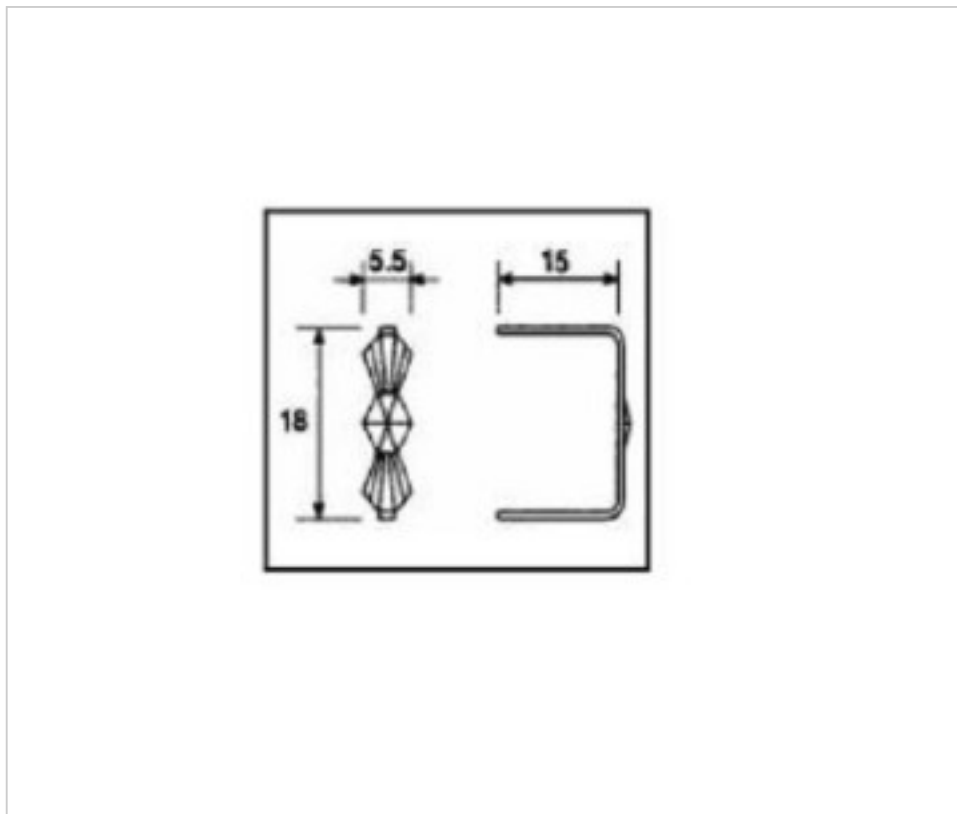

CRYSTAL FOR LAMPS > Scholer Crystal Austria > Schöler Accessories line
Accessories linker and pasted

E19141181

Connector 9141 18mm gold

April 05th, 2025, 05:39

PRICE

	Lot	P.V.P. excluding VAT
Pedido mínimo	2650	0,1632€

Continued on next page >>