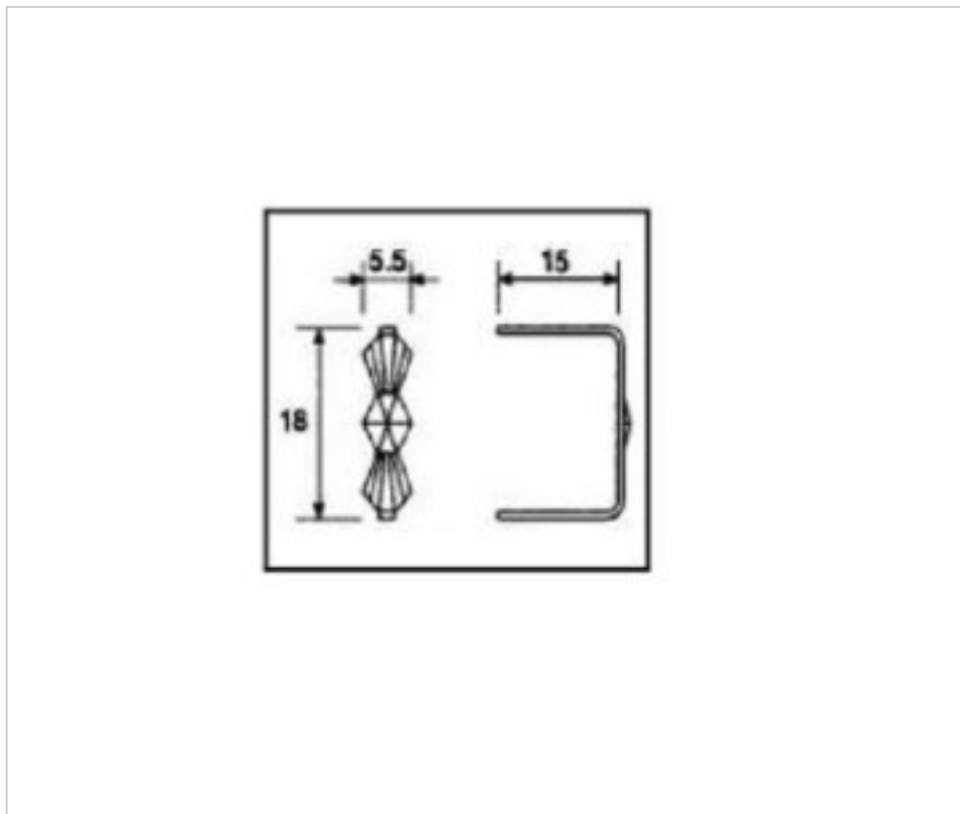

CRYSTAL FOR LAMPS > Scholer Crystal Austria > Schöler Accessories line
Accessories linker and pasted

E19141181

Connector 9141 18mm gold

November 23rd, 2024, 10:33

PRICE

	Lot	P.V.P. excluding VAT
Pedido mínimo	2650	0,1483€

Continued on next page >>

CRYSTAL FOR LAMPS > Scholer Crystal Austria > Schöler Accessories line
Accessories linker and pasted

E19141181

Connector 9141 18mm gold

TECHNICAL SPECIFICATIONS

Weight: 0 Grams

OTHER FEATURES

Length (mm): 15

High (mm): 18

Colour: Gold

DOCUMENTS