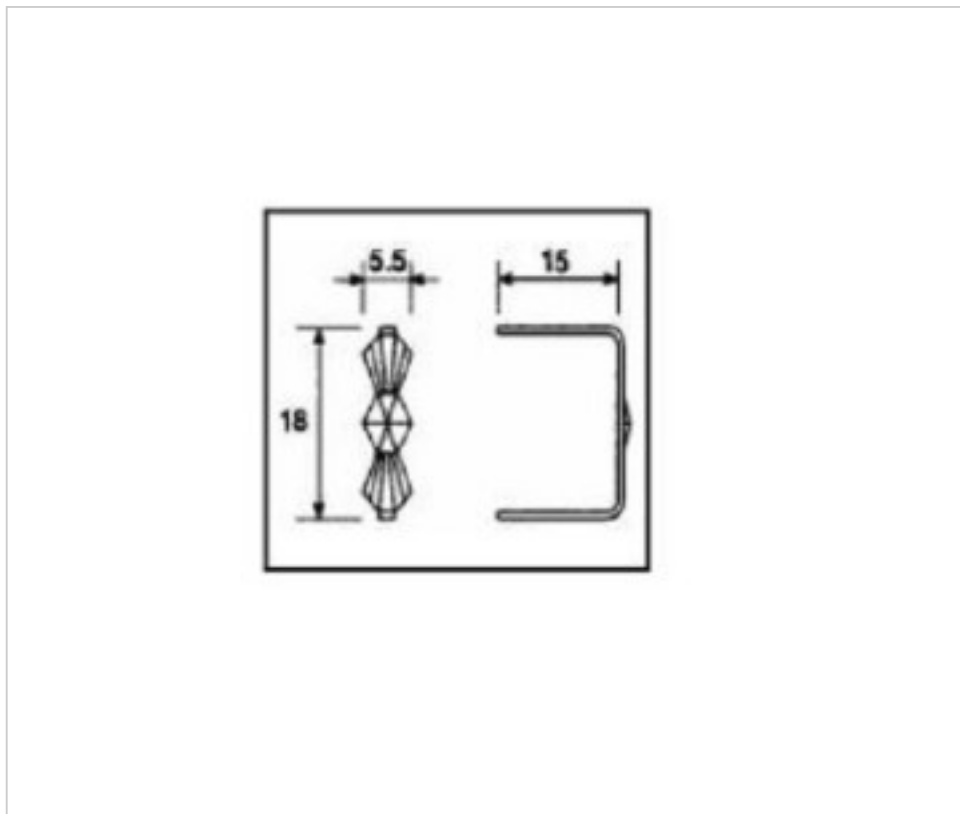

CRYSTAL FOR LAMPS > Scholer Crystal Austria > Schöler Accessories line
Accessories linker and pasted

E19141181

Connector 9141 18mm gold

February 22nd, 2025, 16:13

PRICE

	Lot	P.V.P. excluding VAT
Pedido mínimo	2650	0,1632€

Continued on next page >>

CRYSTAL FOR LAMPS > Scholer Crystal Austria > Schöler Accessories line
Accessories linker and pasted

E19141181

Connector 9141 18mm gold

TECHNICAL SPECIFICATIONS

Weight: 0 Grams

OTHER FEATURES

Length (mm): 15

High (mm): 18

Colour: Gold

DOCUMENTS