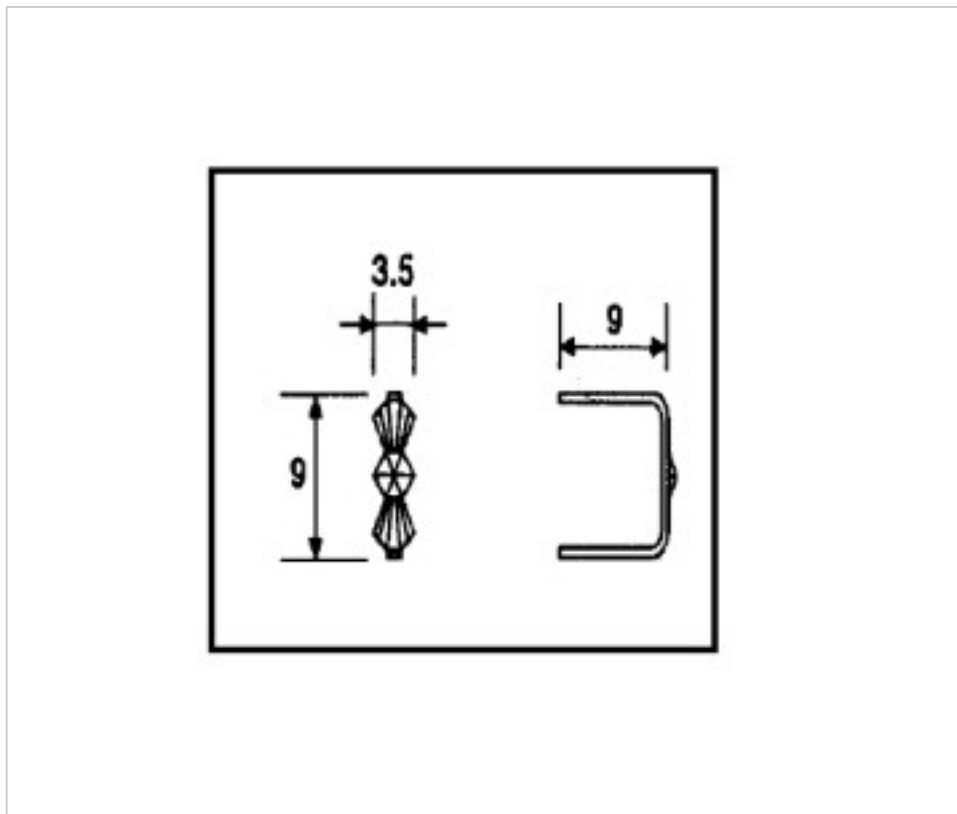

CRYSTAL FOR LAMPS > Scholer Crystal Austria > Schöler Accessories line
Accessories linker and pasted

E19141090

Connector 9141 9mm brass

April 04th, 2025, 00:21

PRICE

	Lot	P.V.P. excluding VAT
Pedido mínimo	6490	0,0111€

Continued on next page >>

CRYSTAL FOR LAMPS > Scholer Crystal Austria > Schöler Accessories line
Accessories linker and pasted

E19141090

Connector 9141 9mm brass

TECHNICAL SPECIFICATIONS

Weight: 0 Grams

Packging: Box 6490 Units

OTHER FEATURES

Length (mm): 9

High (mm): 9

Colour: Brass