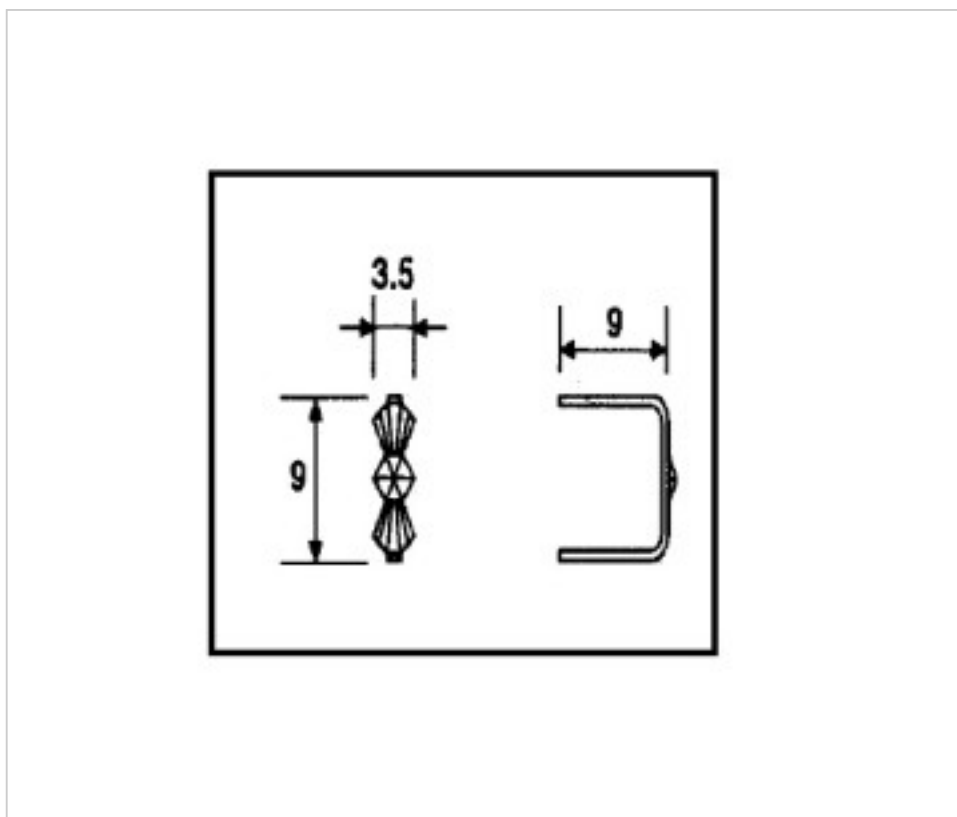

CRYSTAL FOR LAMPS > Scholer Crystal Austria > Schöler Accessories line
Accessories linker and pasted

E19141090

Connector 9141 9mm brass

January 30th, 2025, 11:09

PRICE

	Lot	P.V.P. excluding VAT
Pedido mínimo	6490	0,0111€

Continued on next page >>

CRYSTAL FOR LAMPS > Scholer Crystal Austria > Schöler Accessories line
Accessories linker and pasted

E19141090

Connector 9141 9mm brass

TECHNICAL SPECIFICATIONS

Weight: 0 Grams

Packging: Box 6490 Units

OTHER FEATURES

Length (mm): 9

High (mm): 9

Colour: Brass