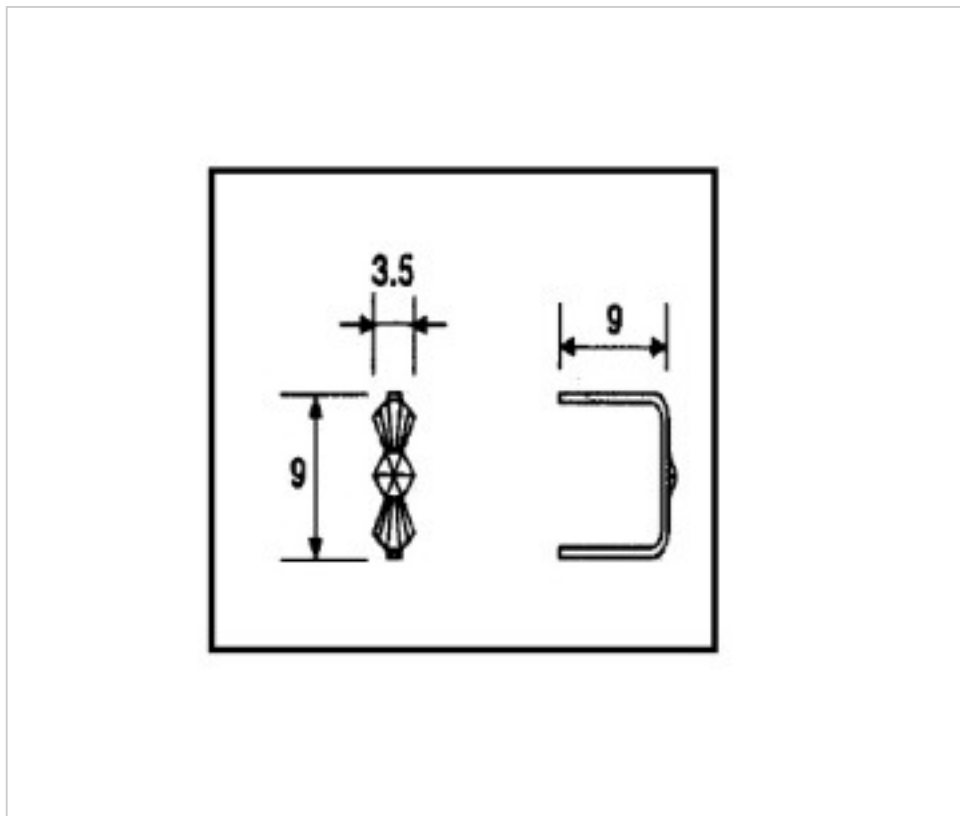

CRYSTAL FOR LAMPS > Scholer Crystal Austria > Schöler Accessories line
Accessories linker and pasted

E19141090

Connector 9141 9mm brass

January 22nd, 2025, 01:03

PRICE

	Lot	P.V.P. excluding VAT
Pedido mínimo	6490	0,0111€

Continued on next page >>

CRYSTAL FOR LAMPS > Scholer Crystal Austria > Schöler Accessories line
Accessories linker and pasted

E19141090

Connector 9141 9mm brass

TECHNICAL SPECIFICATIONS

Weight: 0 Grams

Packging: Box 6490 Units

OTHER FEATURES

Length (mm): 9

High (mm): 9

Colour: Brass