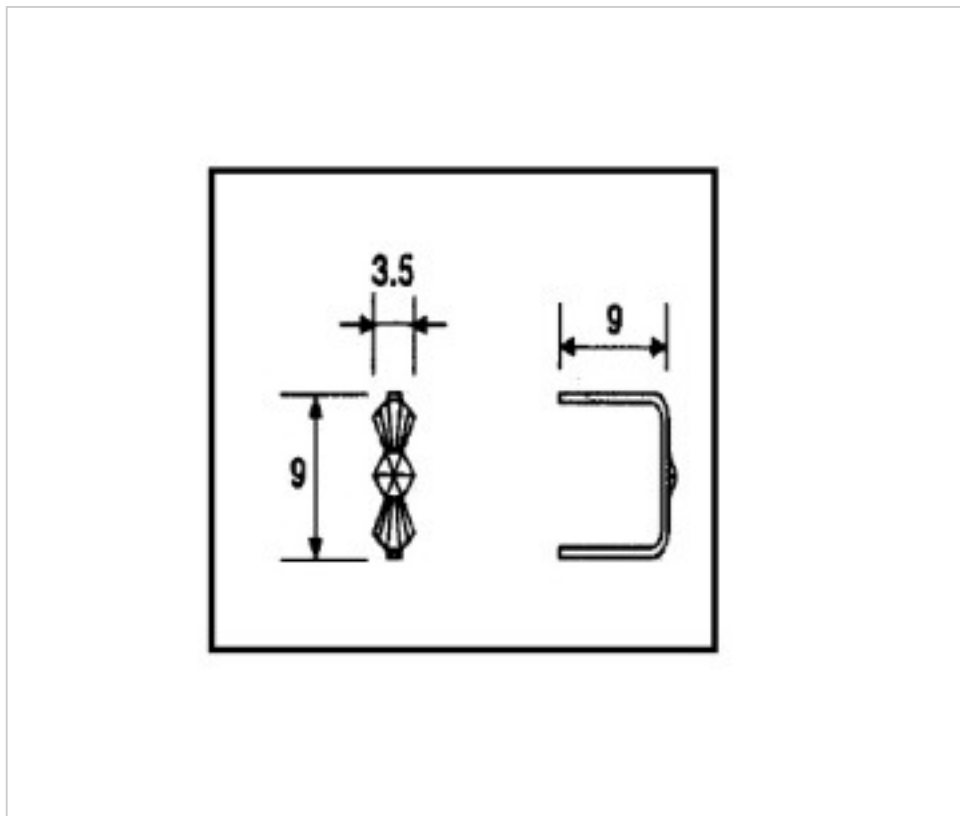

CRYSTAL FOR LAMPS > Scholer Crystal Austria > Schöler Accessories line
Accessories linker and pasted

E19141090

Connector 9141 9mm brass

December 22nd, 2024, 04:24

PRICE

| | Lot | P.V.P. excluding VAT |
|---------------|------|----------------------|
| Pedido mínimo | 6490 | 0,0101€ |

Continued on next page >>

CRYSTAL FOR LAMPS > Scholer Crystal Austria > Schöler Accessories line
Accessories linker and pasted

E19141090

Connector 9141 9mm brass

TECHNICAL SPECIFICATIONS

Weight: 0 Grams

Packging: Box 6490 Units

OTHER FEATURES

Length (mm): 9

High (mm): 9

Colour: Brass