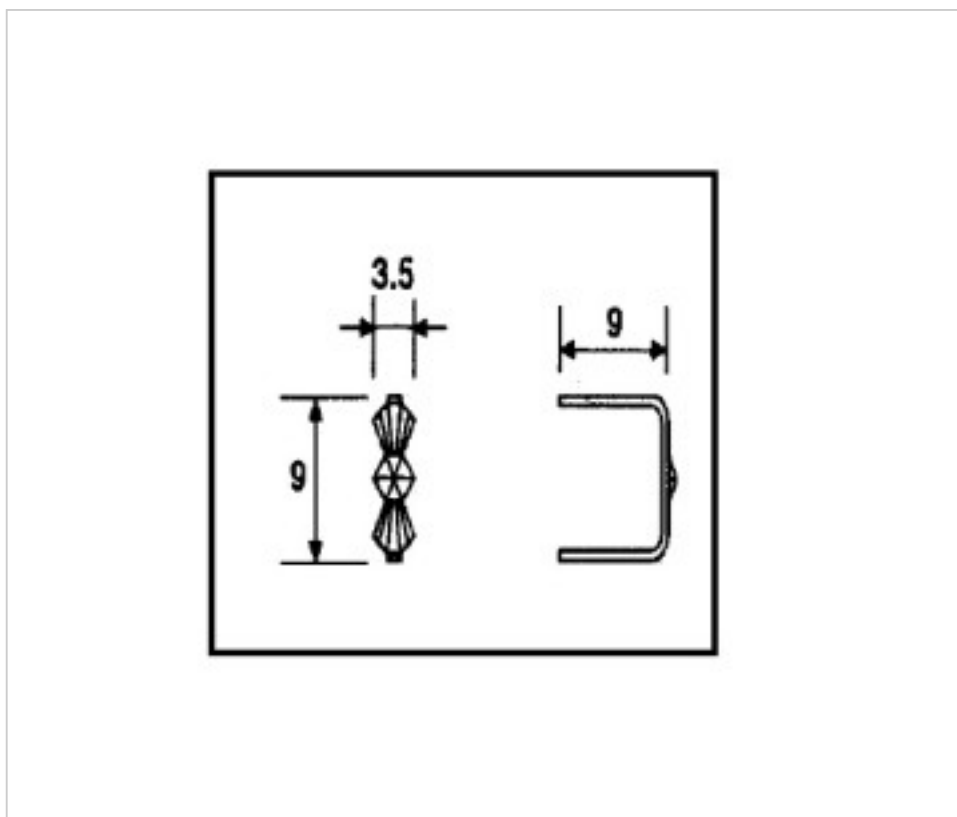

CRYSTAL FOR LAMPS > Scholer Crystal Austria > Schöler Accessories line
Accessories linker and pasted

E19141092

Connector 9141 9mm chrome

November 23rd, 2024, 09:25

PRICE

	Lot	P.V.P. excluding VAT
Pedido mínimo	6490	0,0127€

Continued on next page >>

CRYSTAL FOR LAMPS > Scholer Crystal Austria > Schöler Accessories line
Accessories linker and pasted

E19141092

Connector 9141 9mm chrome

TECHNICAL SPECIFICATIONS

Weight: 0 Grams

Packging: Box 6490 Units

OTHER FEATURES

Length (mm): 9

High (mm): 9

Colour: Chrome