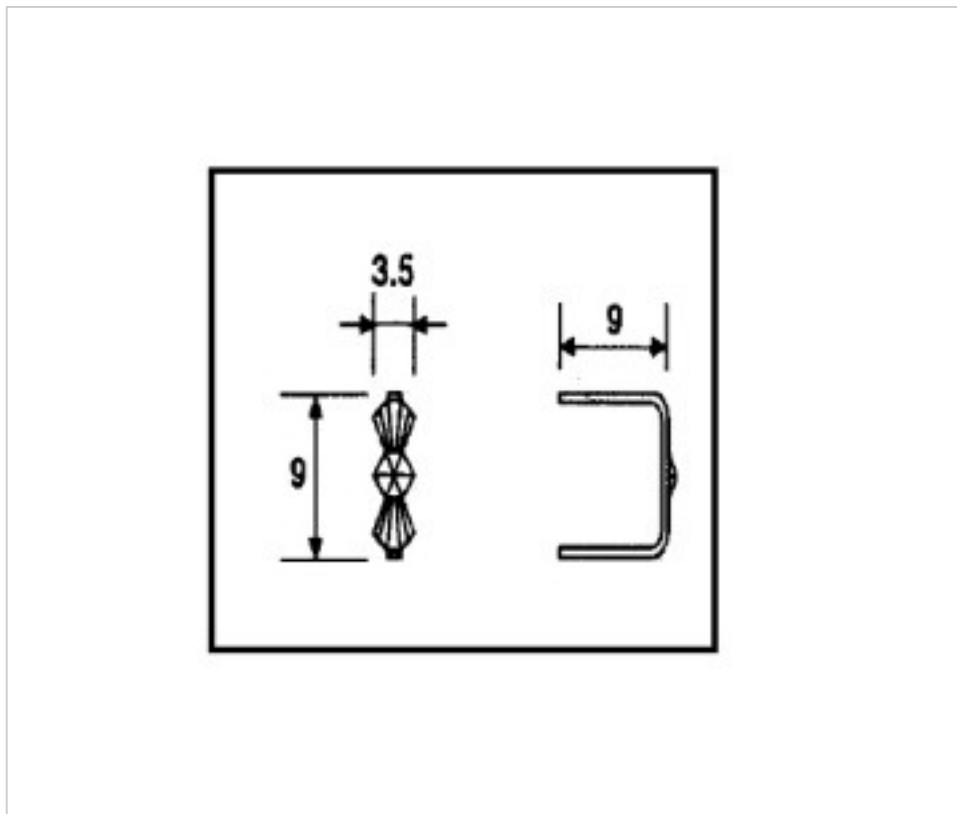

CRYSTAL FOR LAMPS > Scholer Crystal Austria > Schöler Accessories line
Accessories linker and pasted

E19141092

Connector 9141 9mm chrome

January 22nd, 2025, 01:01

PRICE

	Lot	P.V.P. excluding VAT
Pedido mínimo	6490	0,0139€

Continued on next page >>

CRYSTAL FOR LAMPS > Scholer Crystal Austria > Schöler Accessories line
Accessories linker and pasted

E19141092

Connector 9141 9mm chrome

TECHNICAL SPECIFICATIONS

Weight: 0 Grams

Packging: Box 6490 Units

OTHER FEATURES

Length (mm): 9

High (mm): 9

Colour: Chrome