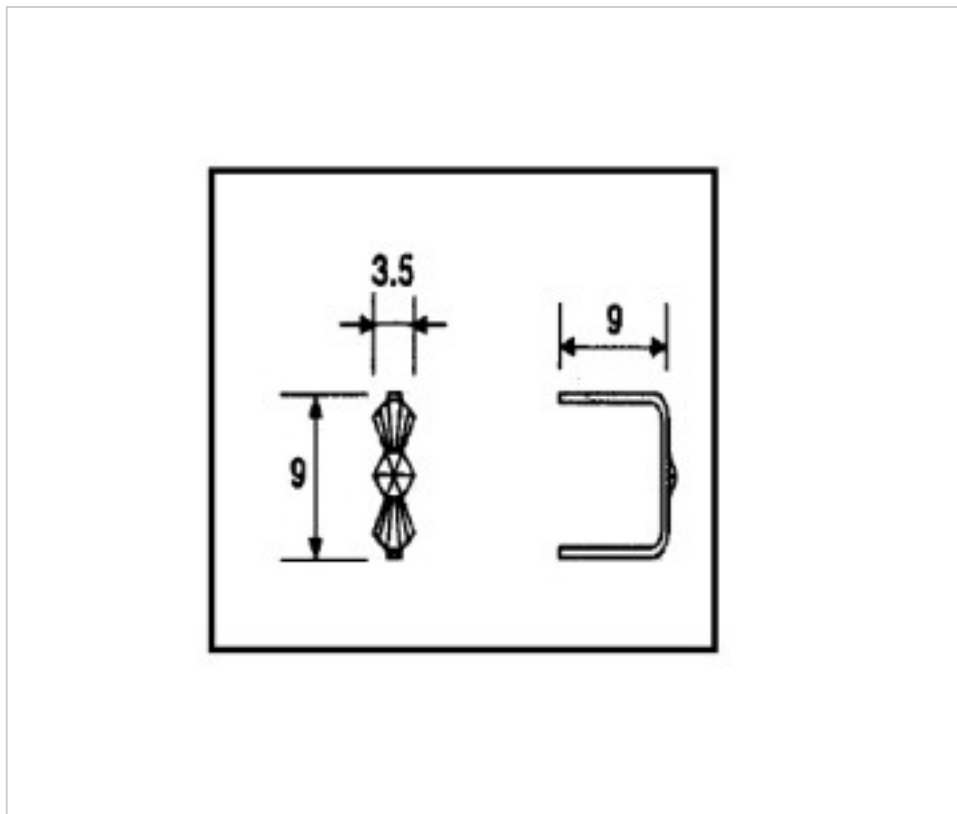

CRYSTAL FOR LAMPS > Scholer Crystal Austria > Schöler Accessories line
Accessories linker and pasted

E19141092

Connector 9141 9mm chrome

November 04th, 2024, 20:13

PRICE

	Lot	P.V.P. excluding VAT
Pedido mínimo	6490	0,0127€

Continued on next page >>