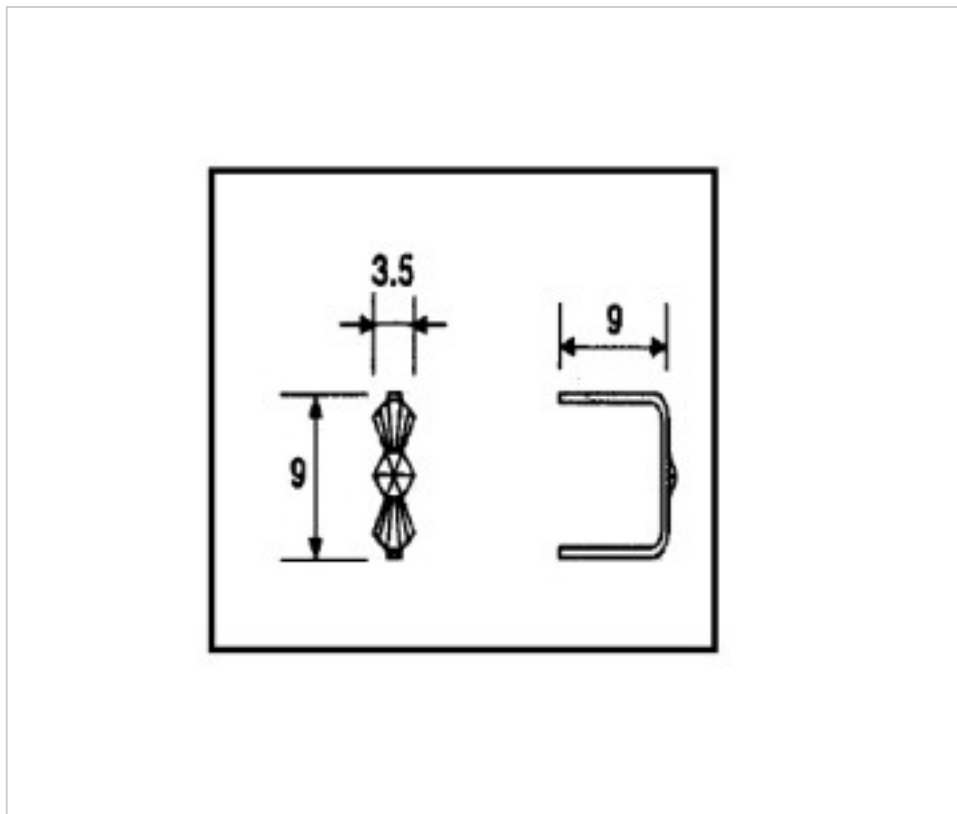

CRYSTAL FOR LAMPS > Scholer Crystal Austria > Schöler Accessories line
Accessories linker and pasted

E19141092

Connector 9141 9mm chrome

November 04th, 2024, 20:13

PRICE

	Lot	P.V.P. excluding VAT
Pedido mínimo	6490	0,0127€

Continued on next page >>

CRYSTAL FOR LAMPS > Scholer Crystal Austria > Schöler Accessories line
Accessories linker and pasted

E19141092

Connector 9141 9mm chrome

TECHNICAL SPECIFICATIONS

Weight: 0 Grams

Packging: Box 6490 Units

OTHER FEATURES

Length (mm): 9

High (mm): 9

Colour: Chrome