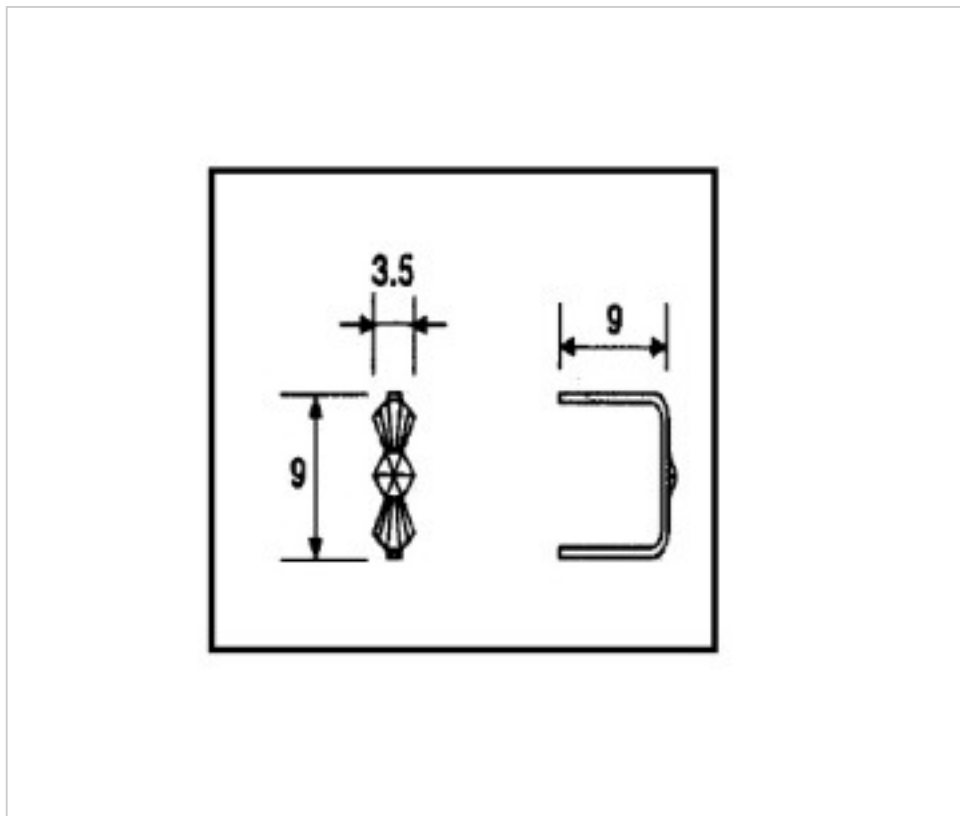

CRYSTAL FOR LAMPS > Scholer Crystal Austria > Schöler Accessories line
Accessories linker and pasted

E19141091

Connector 9141 9mm gold

November 23rd, 2024, 09:18

PRICE

	Lot	P.V.P. excluding VAT
Pedido mínimo	6490	0,0638€

Continued on next page >>

CRYSTAL FOR LAMPS > Scholer Crystal Austria > Schöler Accessories line
Accessories linker and pasted

E19141091

Connector 9141 9mm gold

TECHNICAL SPECIFICATIONS

Weight: 0 Grams

Packging: Box 6490 Units

OTHER FEATURES

Length (mm): 9

High (mm): 9

Colour: Gold