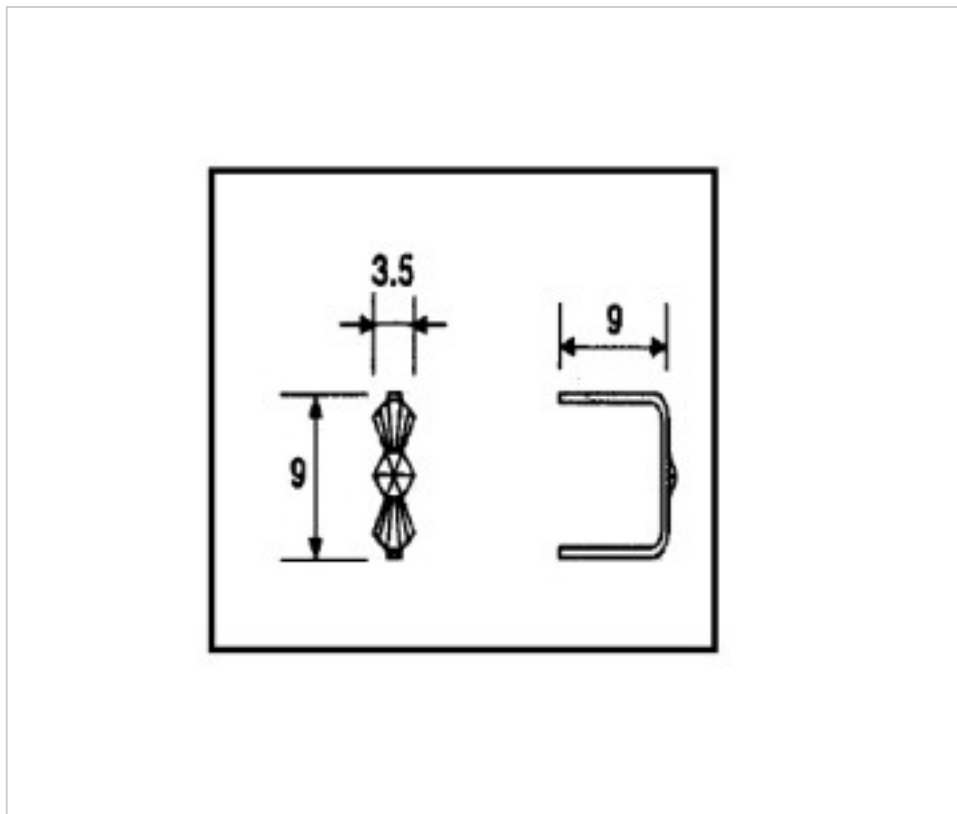

CRYSTAL FOR LAMPS > Scholer Crystal Austria > Schöler Accessories line
Accessories linker and pasted

E19141091

Connector 9141 9mm gold

February 01st, 2025, 19:37

PRICE

	Lot	P.V.P. excluding VAT
Pedido mínimo	6490	0,0699€

Continued on next page >>

CRYSTAL FOR LAMPS > Scholer Crystal Austria > Schöler Accessories line
Accessories linker and pasted

E19141091

Connector 9141 9mm gold

TECHNICAL SPECIFICATIONS

Weight: 0 Grams

Packging: Box 6490 Units

OTHER FEATURES

Length (mm): 9

High (mm): 9

Colour: Gold