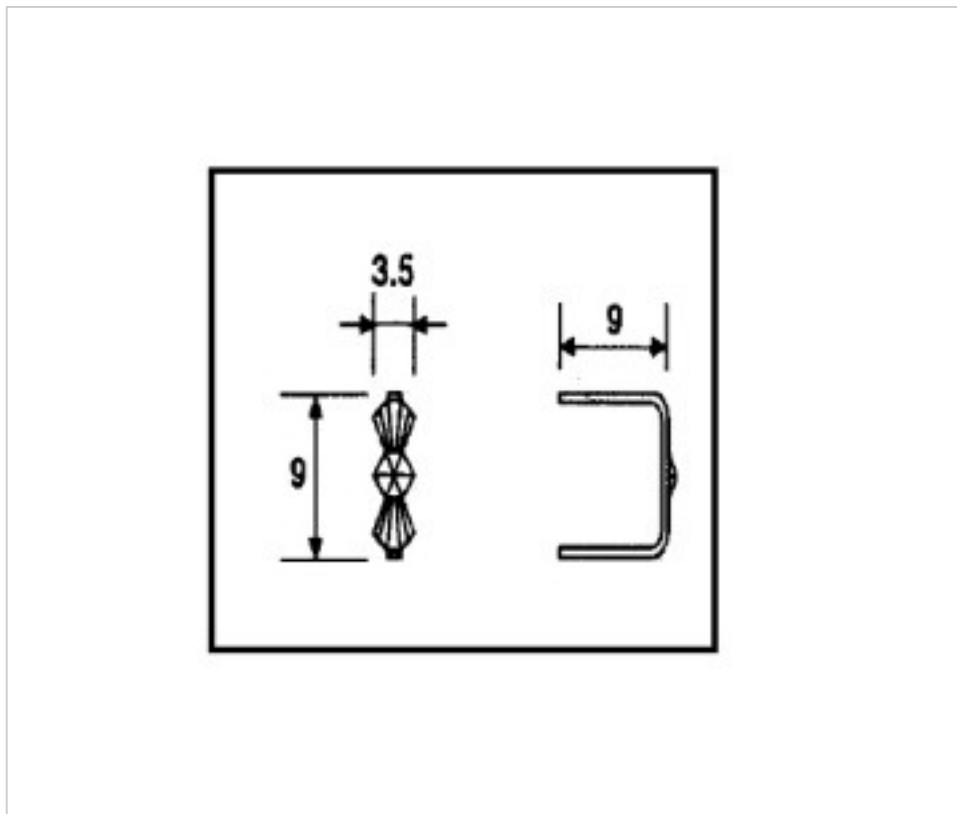

CRYSTAL FOR LAMPS > Scholer Crystal Austria > Schöler Accessories line
Accessories linker and pasted

E19141091

Connector 9141 9mm gold

April 04th, 2025, 00:20

PRICE

	Lot	P.V.P. excluding VAT
Pedido mínimo	6490	0,0699€

Continued on next page >>

CRYSTAL FOR LAMPS > Scholer Crystal Austria > Schöler Accessories line
Accessories linker and pasted

E19141091

Connector 9141 9mm gold

TECHNICAL SPECIFICATIONS

Weight: 0 Grams

Packging: Box 6490 Units

OTHER FEATURES

Length (mm): 9

High (mm): 9

Colour: Gold