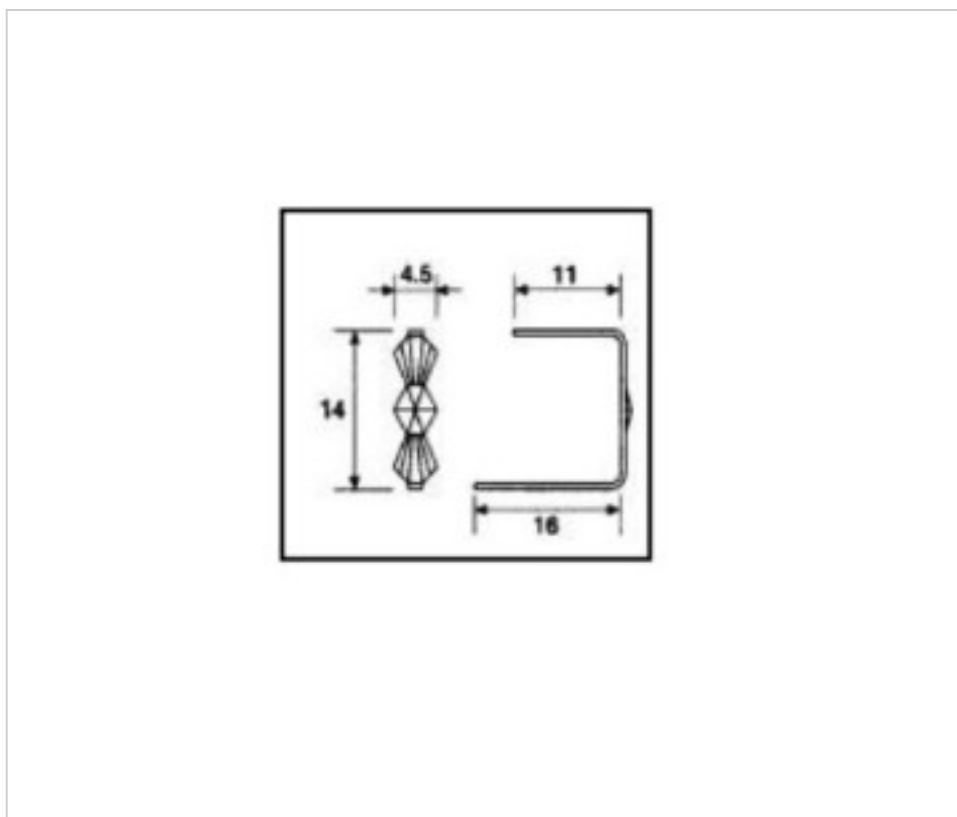

CRYSTAL FOR LAMPS > Scholer Crystal Austria > Schöler Accessories line
Accessories linker and pasted

E19142140

Connector 9142 14mm brass

January 22nd, 2025, 01:08

PRICE

	Lot	P.V.P. excluding VAT
Pedido mínimo	3460	0,0191€

Continued on next page >>

CRYSTAL FOR LAMPS > Scholer Crystal Austria > Schöler Accessories line
Accessories linker and pasted

E19142140

Connector 9142 14mm brass

TECHNICAL SPECIFICATIONS

Weight: 0 Grams

OTHER FEATURES

Length (mm): 14

High (mm): 11

Colour: Brass

DOCUMENTS