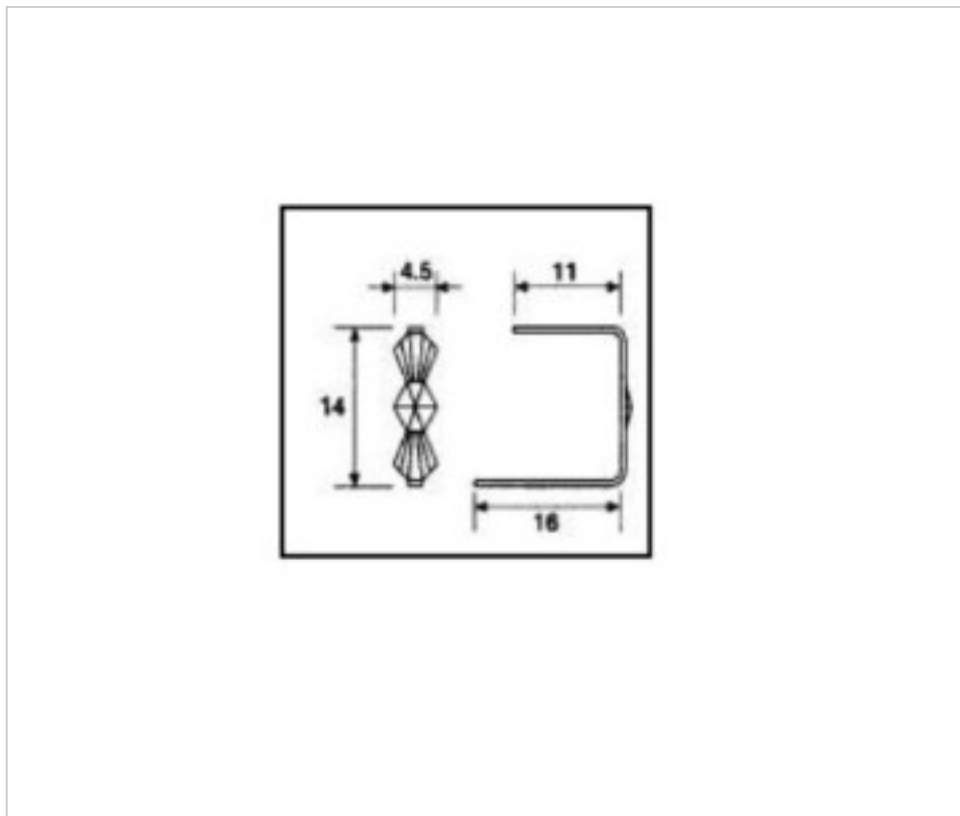

CRYSTAL FOR LAMPS > Scholer Crystal Austria > Schöler Accessories line
Accessories linker and pasted

E19142140

Connector 9142 14mm brass

February 22nd, 2025, 16:46

PRICE

	Lot	P.V.P. excluding VAT
Pedido mínimo	3460	0,0191€

Continued on next page >>

CRYSTAL FOR LAMPS > Scholer Crystal Austria > Schöler Accessories line
Accessories linker and pasted

E19142140

Connector 9142 14mm brass

TECHNICAL SPECIFICATIONS

Weight: 0 Grams

OTHER FEATURES

Length (mm): 14

High (mm): 11

Colour: Brass

DOCUMENTS