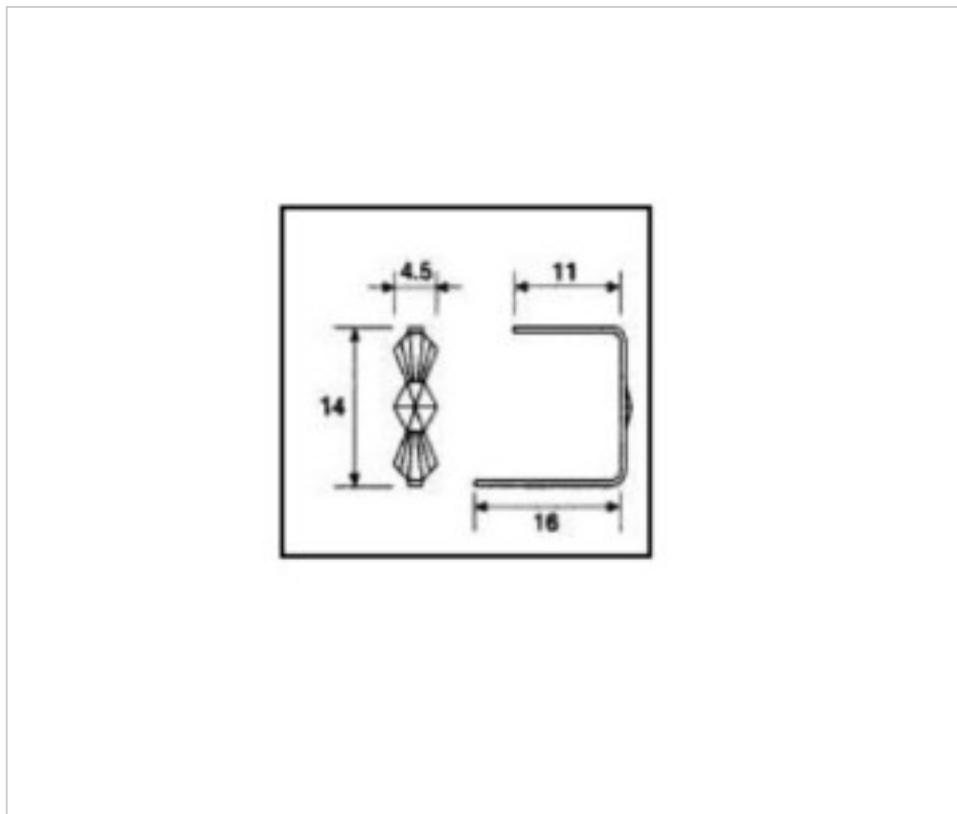

CRYSTAL FOR LAMPS > Scholer Crystal Austria > Schöler Accessories line
Accessories linker and pasted

E19142140

Connector 9142 14mm brass

November 21st, 2024, 14:05

PRICE

	Lot	P.V.P. excluding VAT
Pedido mínimo	3460	0,0174€

Continued on next page >>

CRYSTAL FOR LAMPS > Scholer Crystal Austria > Schöler Accessories line
Accessories linker and pasted

E19142140

Connector 9142 14mm brass

TECHNICAL SPECIFICATIONS

Weight: 0 Grams

OTHER FEATURES

Length (mm): 14

High (mm): 11

Colour: Brass

DOCUMENTS