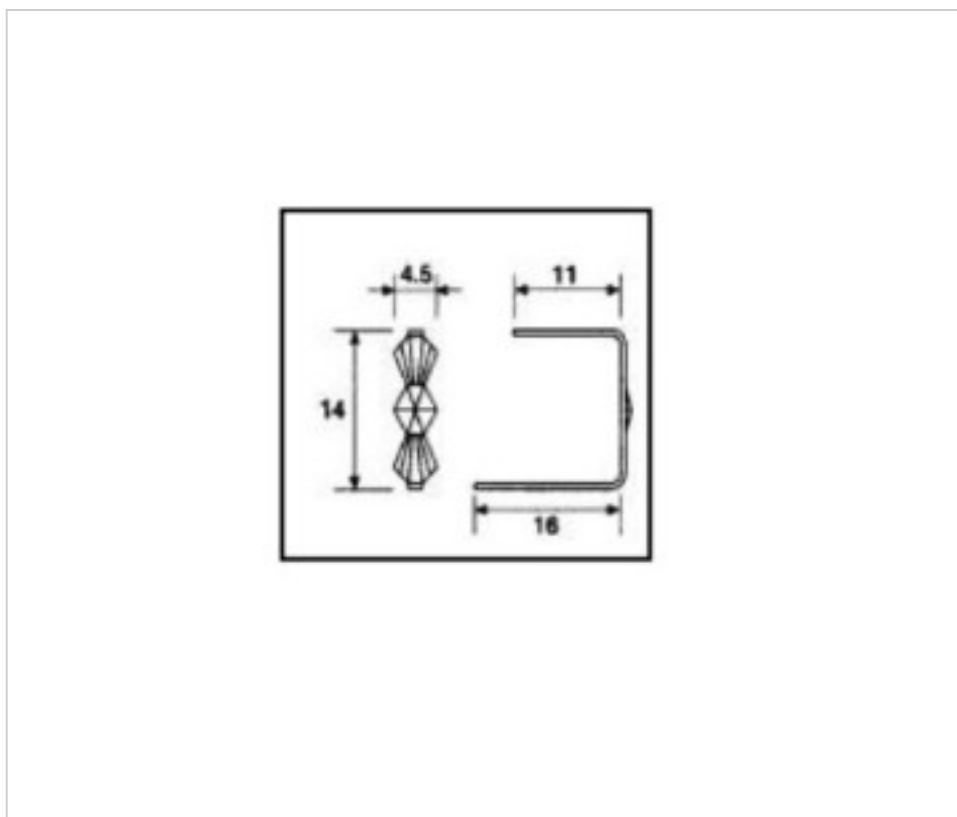

CRYSTAL FOR LAMPS > Scholer Crystal Austria > Schöler Accessories line
Accessories linker and pasted

E19142140

Connector 9142 14mm brass

April 05th, 2025, 15:25

PRICE

	Lot	P.V.P. excluding VAT
Pedido mínimo	3460	0,0191€

Continued on next page >>

CRYSTAL FOR LAMPS > Scholer Crystal Austria > Schöler Accessories line
Accessories linker and pasted

E19142140

Connector 9142 14mm brass

TECHNICAL SPECIFICATIONS

Weight: 0 Grams

OTHER FEATURES

Length (mm): 14

High (mm): 11

Colour: Brass

DOCUMENTS