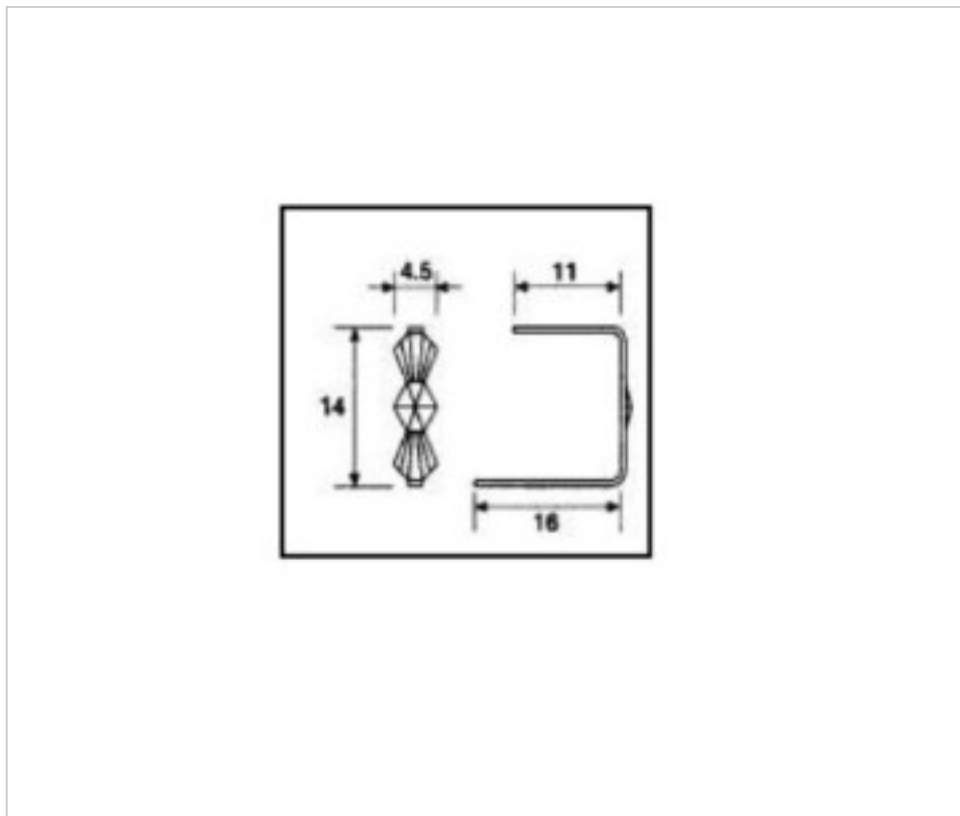

CRYSTAL FOR LAMPS > Scholer Crystal Austria > Schöler Accessories line
Accessories linker and pasted

E19142140

Connector 9142 14mm brass

December 22nd, 2024, 04:32

PRICE

| | Lot | P.V.P. excluding VAT |
|---------------|------|----------------------|
| Pedido mínimo | 3460 | 0,0174€ |

Continued on next page >>

CRYSTAL FOR LAMPS > Scholer Crystal Austria > Schöler Accessories line
Accessories linker and pasted

E19142140

Connector 9142 14mm brass

TECHNICAL SPECIFICATIONS

Weight: 0 Grams

OTHER FEATURES

Length (mm): 14

High (mm): 11

Colour: Brass

DOCUMENTS