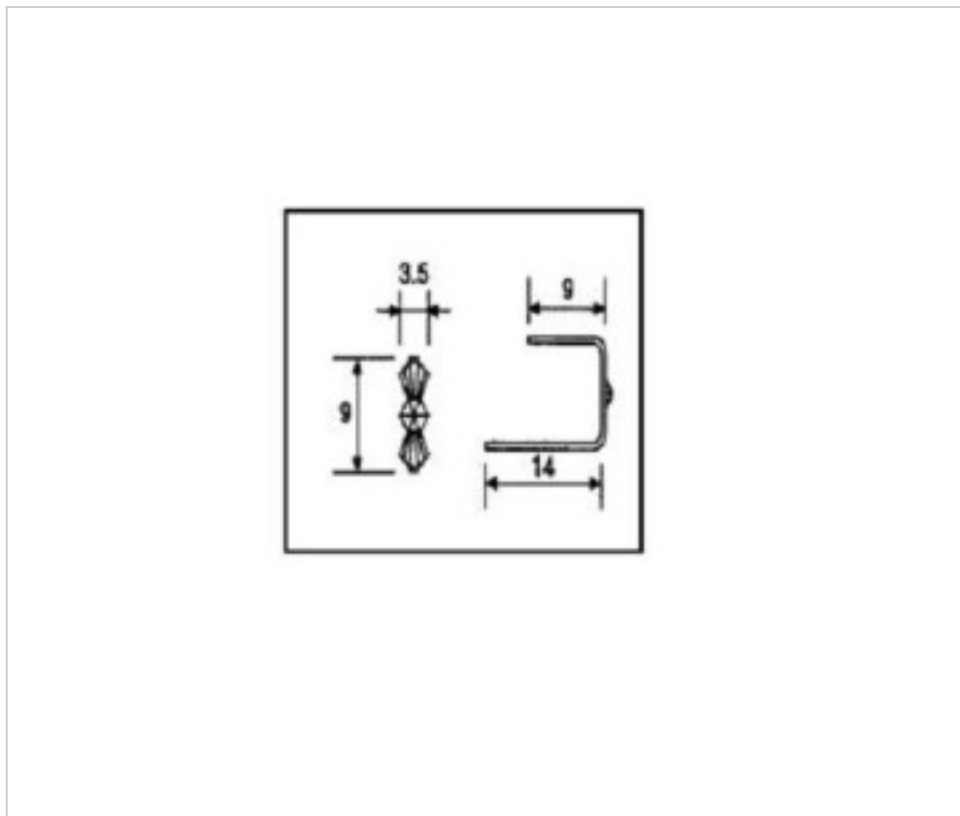

CRYSTAL FOR LAMPS > Scholer Crystal Austria > Schöler Accessories line
Accessories linker and pasted

E19142090

Connector 9142 9mm brass

February 22nd, 2025, 16:13

PRICE

	Lot	P.V.P. excluding VAT
Pedido mínimo	5940	0,0125€

Continued on next page >>

CRYSTAL FOR LAMPS > Scholer Crystal Austria > Schöler Accessories line
Accessories linker and pasted

E19142090

Connector 9142 9mm brass

TECHNICAL SPECIFICATIONS

Weight: 0 Grams

Packging: Box 5940 Units

OTHER FEATURES

Length (mm): 9

High (mm): 9

Colour: Brass

DOCUMENTS

 [Connector 9142 9mm brass](#)