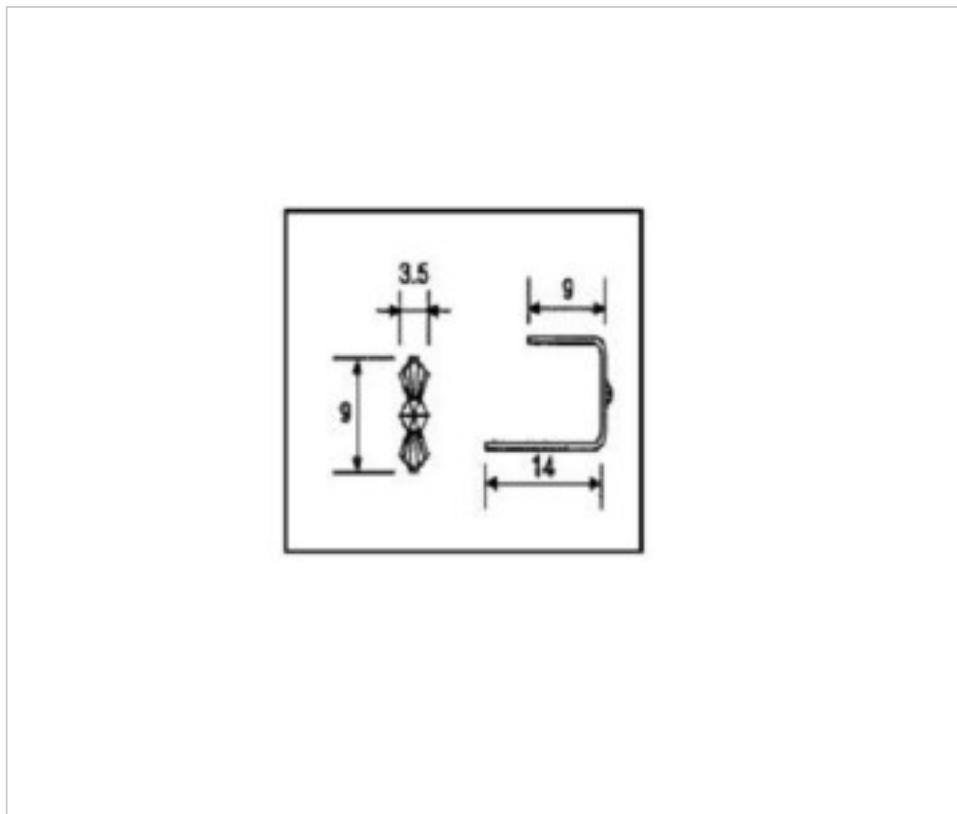

CRYSTAL FOR LAMPS > Scholer Crystal Austria > Schöler Accessories line
Accessories linker and pasted

E19142090

Connector 9142 9mm brass

January 22nd, 2025, 01:00

PRICE

	Lot	P.V.P. excluding VAT
Pedido mínimo	5940	0,0125€

Continued on next page >>

CRYSTAL FOR LAMPS > Scholer Crystal Austria > Schöler Accessories line
Accessories linker and pasted

E19142090

Connector 9142 9mm brass

TECHNICAL SPECIFICATIONS

Weight: 0 Grams

Packging: Box 5940 Units

OTHER FEATURES

Length (mm): 9

High (mm): 9

Colour: Brass

DOCUMENTS

 [Connector 9142 9mm brass](#)