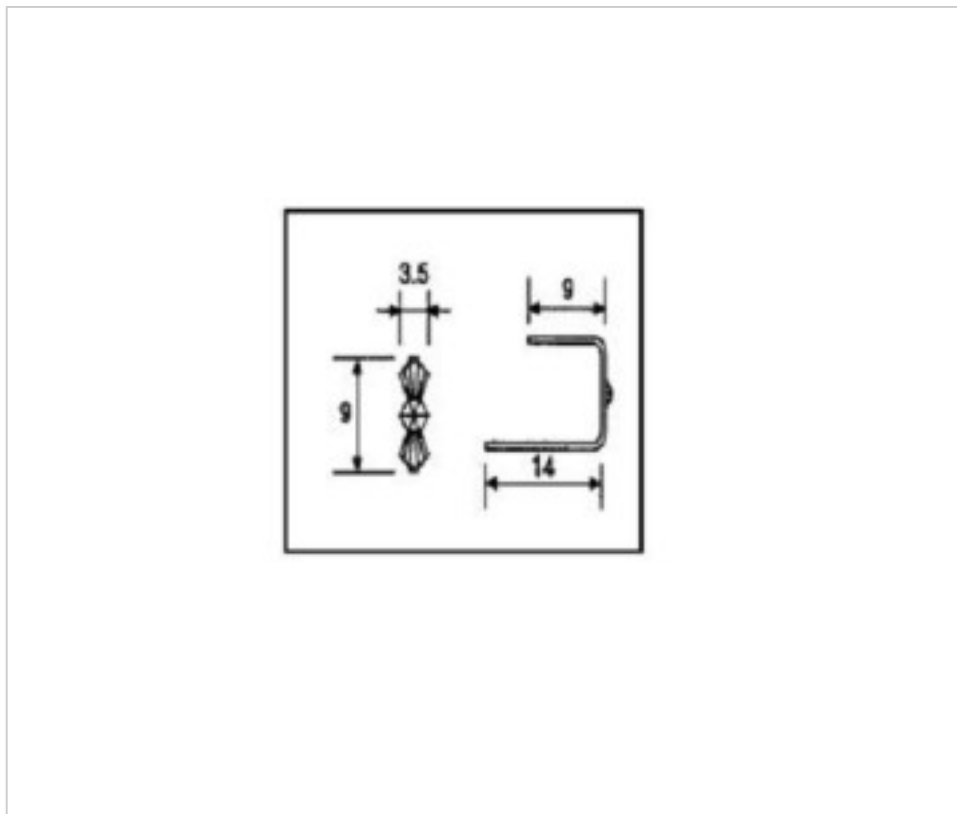

CRYSTAL FOR LAMPS > Scholer Crystal Austria > Schöler Accessories line
Accessories linker and pasted

E19142090

Connector 9142 9mm brass

April 04th, 2025, 12:18

PRICE

	Lot	P.V.P. excluding VAT
Pedido mínimo	5940	0,0125€

Continued on next page >>

CRYSTAL FOR LAMPS > Scholer Crystal Austria > Schöler Accessories line
Accessories linker and pasted

E19142090

Connector 9142 9mm brass

TECHNICAL SPECIFICATIONS

Weight: 0 Grams

Packging: Box 5940 Units

OTHER FEATURES

Length (mm): 9

High (mm): 9

Colour: Brass

DOCUMENTS

 [Connector 9142 9mm brass](#)