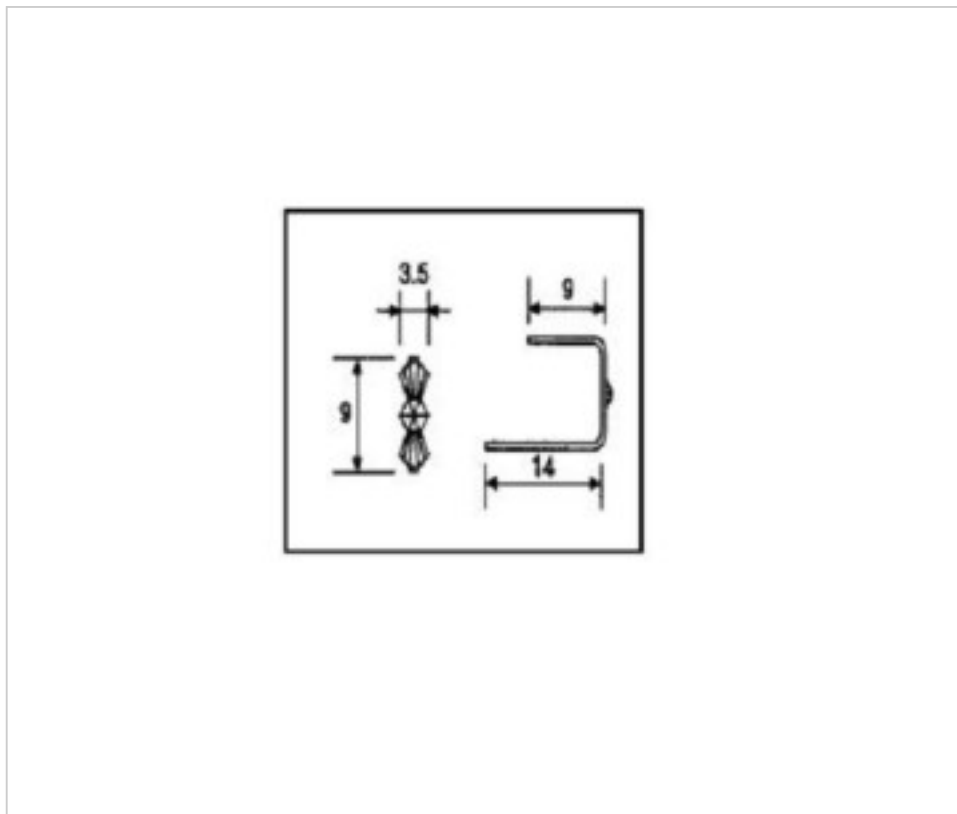

CRYSTAL FOR LAMPS > Scholer Crystal Austria > Schöler Accessories line
Accessories linker and pasted

E19142090

Connector 9142 9mm brass

December 03rd, 2024, 18:50

PRICE

	Lot	P.V.P. excluding VAT
Pedido mínimo	5940	0,0113€

Continued on next page >>

CRYSTAL FOR LAMPS > Scholer Crystal Austria > Schöler Accessories line
Accessories linker and pasted

E19142090

Connector 9142 9mm brass

TECHNICAL SPECIFICATIONS

Weight: 0 Grams

Packging: Box 5940 Units

OTHER FEATURES

Length (mm): 9

High (mm): 9

Colour: Brass

DOCUMENTS

 [Connector 9142 9mm brass](#)