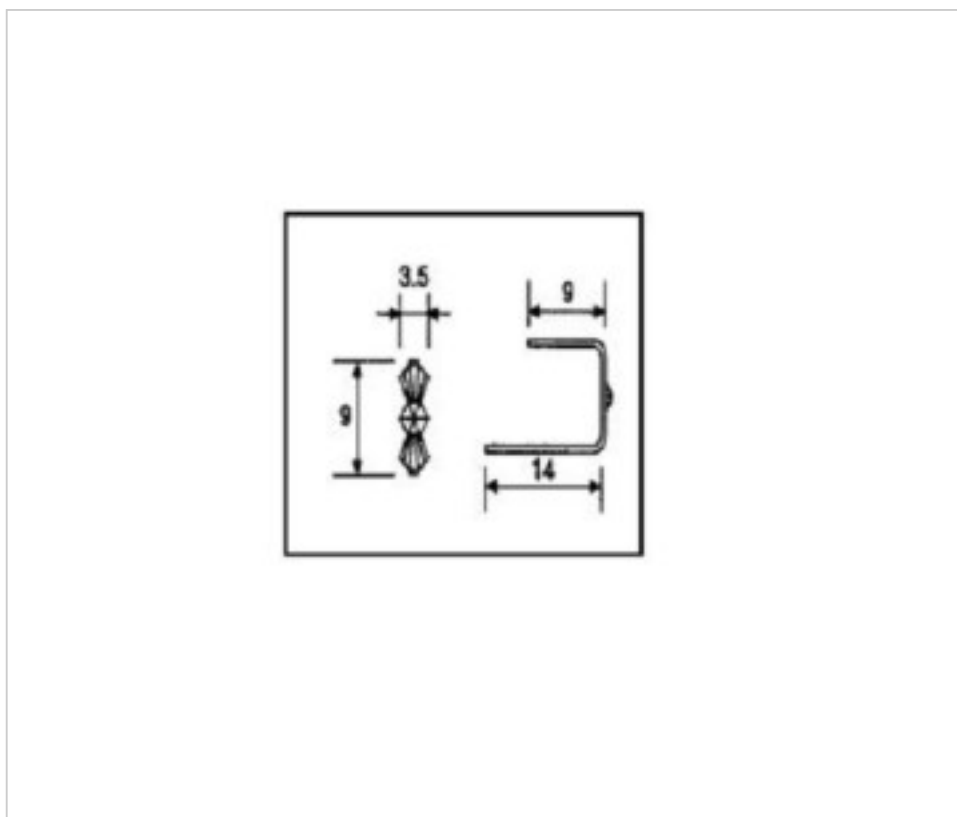

CRYSTAL FOR LAMPS > Scholer Crystal Austria > Schöler Accessories line
Accessories linker and pasted

E19142092

Connector 9142 9mm chrome

April 04th, 2025, 00:16

PRICE

	Lot	P.V.P. excluding VAT
Pedido mínimo	5940	0,0155€

Continued on next page >>