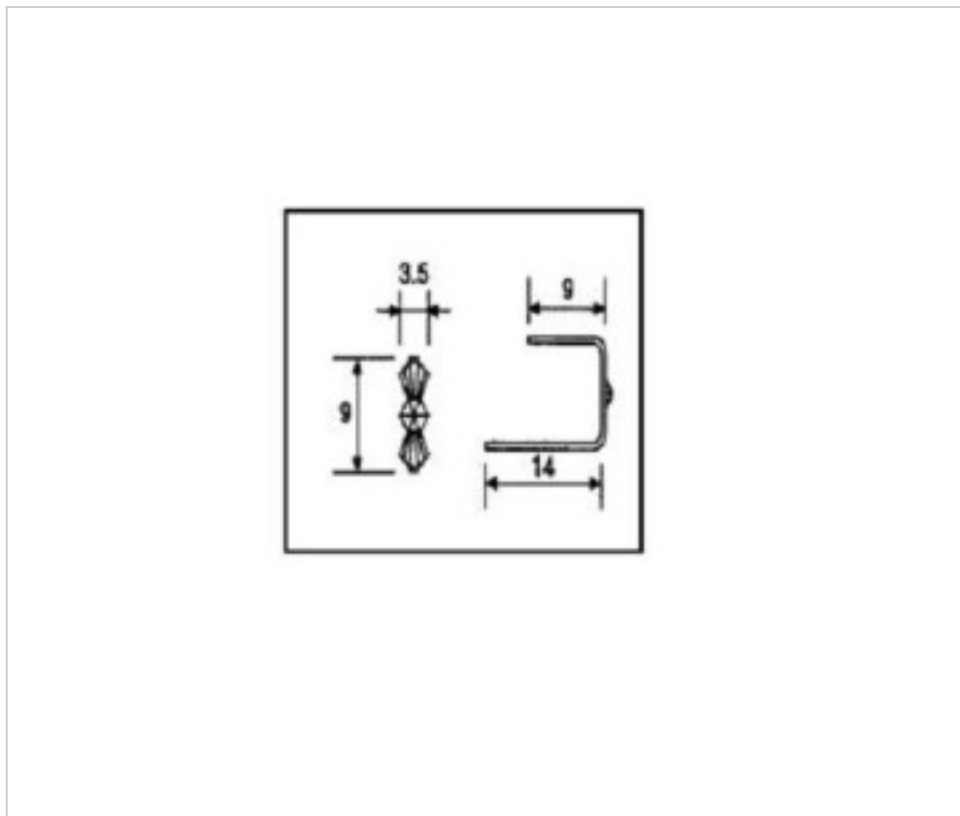

CRYSTAL FOR LAMPS > Scholer Crystal Austria > Schöler Accessories line
Accessories linker and pasted

E19142092

Connector 9142 9mm chrome

December 22nd, 2024, 04:21

PRICE

	Lot	P.V.P. excluding VAT
Pedido mínimo	5940	0,0142€

Continued on next page >>