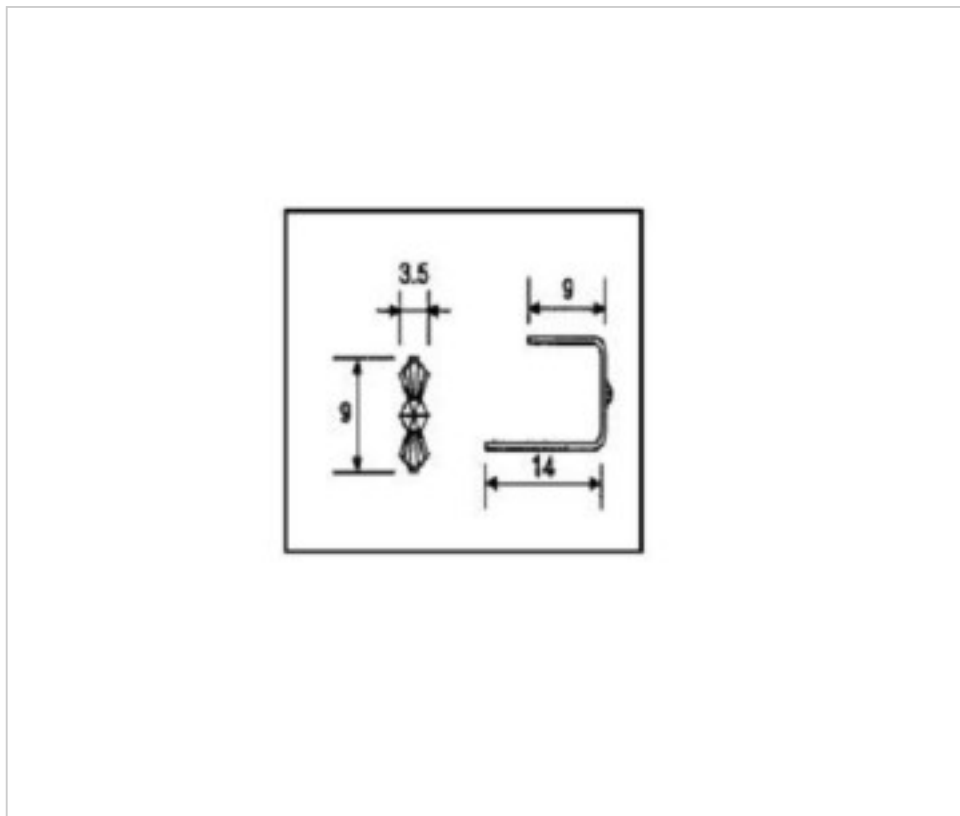

CRYSTAL FOR LAMPS > Scholer Crystal Austria > Schöler Accessories line
Accessories linker and pasted

E19142091

Connector 9142 9mm gold

December 22nd, 2024, 03:51

PRICE

	Lot	P.V.P. excluding VAT
Pedido mínimo	5940	0,0699€

Continued on next page >>