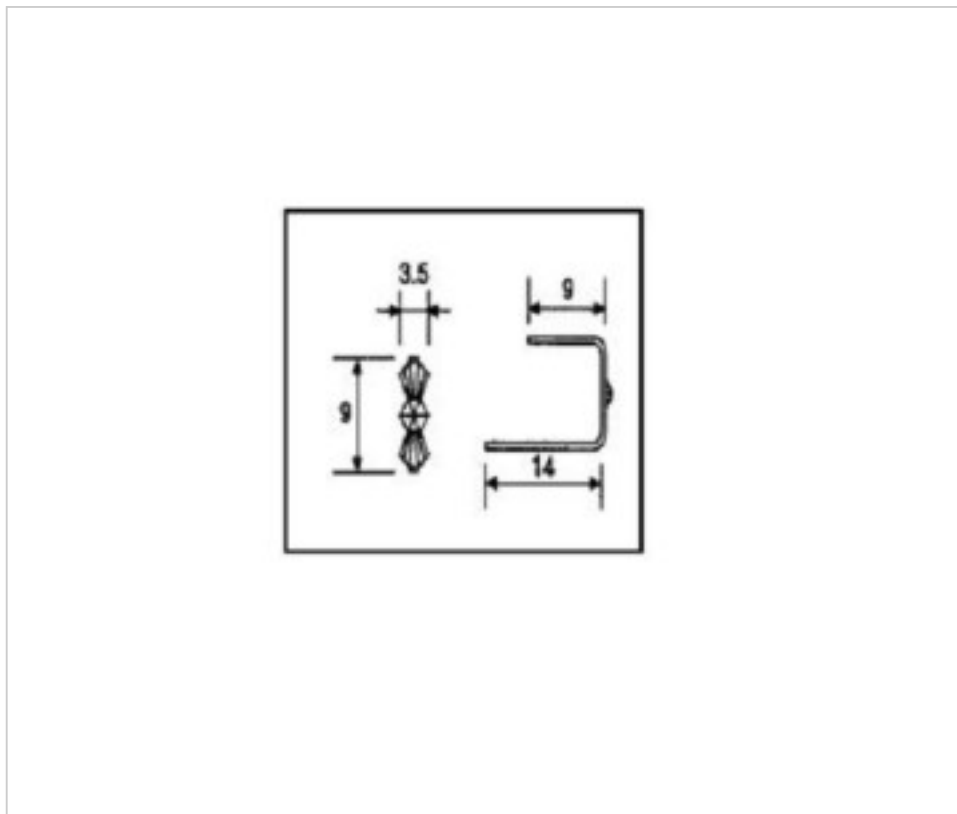

CRYSTAL FOR LAMPS > Scholer Crystal Austria > Schöler Accessories line
Accessories linker and pasted

E19142091

Connector 9142 9mm gold

February 22nd, 2025, 16:51

PRICE

	Lot	P.V.P. excluding VAT
Pedido mínimo	5940	0,0766€

Continued on next page >>

CRYSTAL FOR LAMPS > Scholer Crystal Austria > Schöler Accessories line
Accessories linker and pasted

E19142091

Connector 9142 9mm gold

TECHNICAL SPECIFICATIONS

Weight: 0 Grams

Packging: Box 5940 Units

OTHER FEATURES

Length (mm): 9

High (mm): 9

Colour: Gold

DOCUMENTS

 [Connector 9142 9mm gold](#)