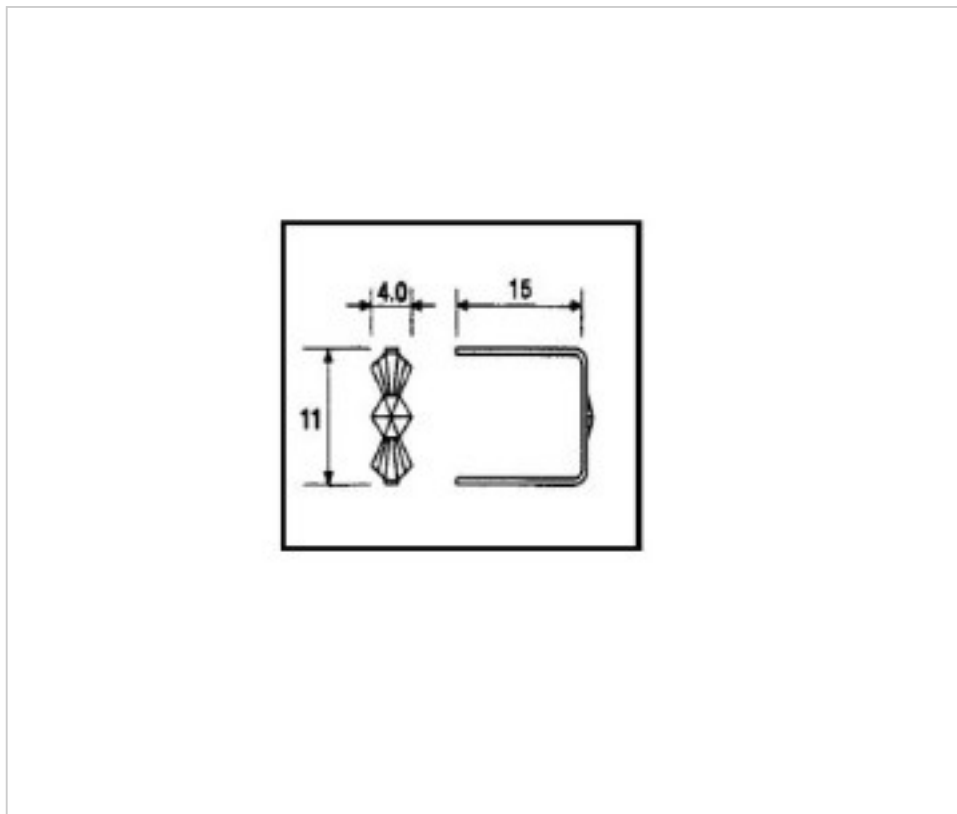

CRYSTAL FOR LAMPS > Scholer Crystal Austria > Schöler Accessories line
Accessories linker and pasted

E19143110

Connector 9143 11mm brass

January 22nd, 2025, 01:08

PRICE

	Lot	P.V.P. excluding VAT
Pedido mínimo	4300	0,0168€

Continued on next page >>

CRYSTAL FOR LAMPS > Scholer Crystal Austria > Schöler Accessories line
Accessories linker and pasted

E19143110

Connector 9143 11mm brass

TECHNICAL SPECIFICATIONS

Weight: 0 Grams

OTHER FEATURES

Length (mm): 15

High (mm): 11

Colour: Brass

DOCUMENTS