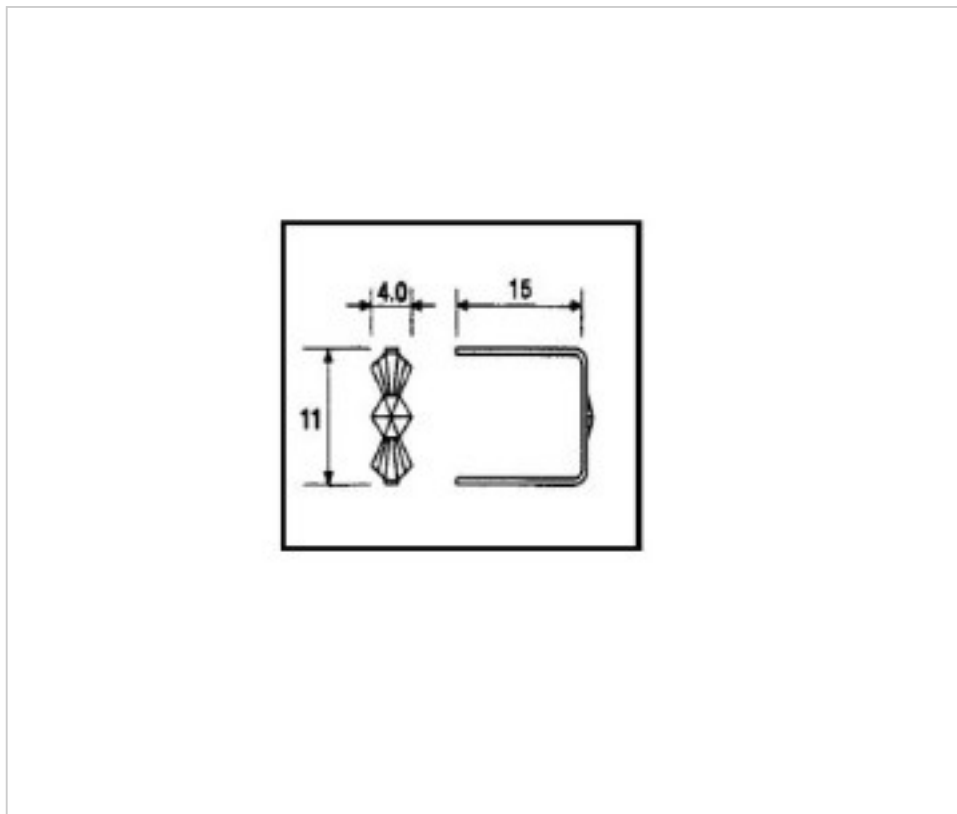

CRYSTAL FOR LAMPS > Scholer Crystal Austria > Schöler Accessories line
Accessories linker and pasted

E19143110

Connector 9143 11mm brass

November 23rd, 2024, 09:23

PRICE

	Lot	P.V.P. excluding VAT
Pedido mínimo	4300	0,0153€

Continued on next page >>