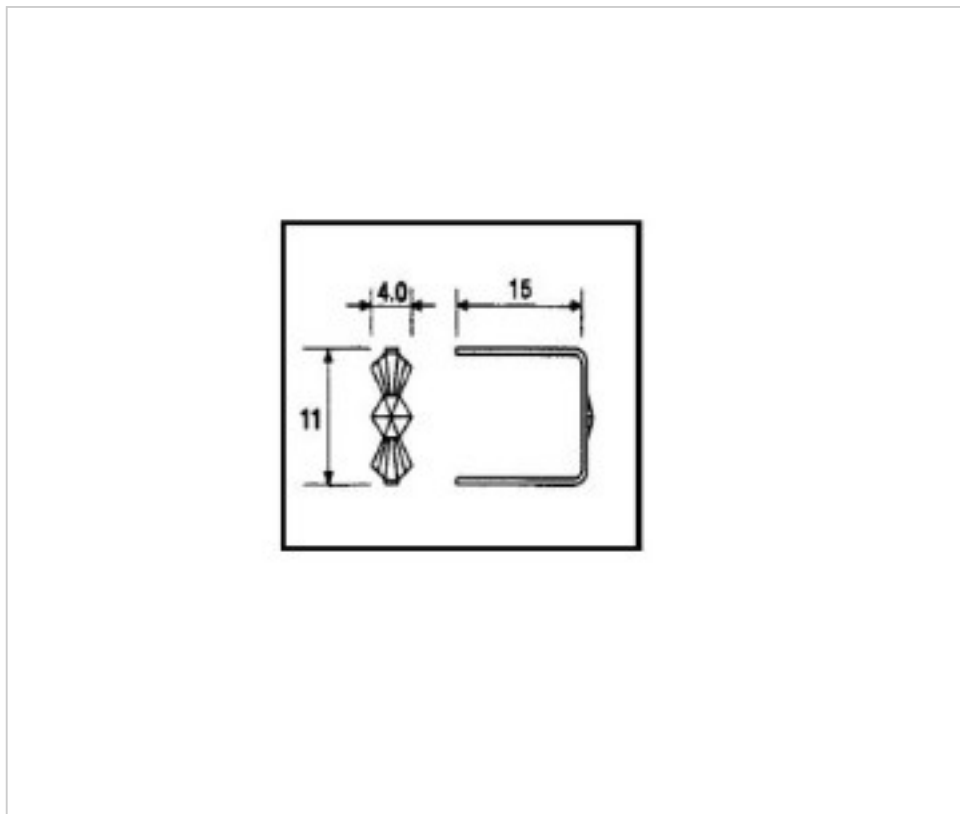

CRYSTAL FOR LAMPS > Scholer Crystal Austria > Schöler Accessories line
Accessories linker and pasted

E19143110

Connector 9143 11mm brass

February 22nd, 2025, 16:43

PRICE

	Lot	P.V.P. excluding VAT
Pedido mínimo	4300	0,0168€

Continued on next page >>

CRYSTAL FOR LAMPS > Scholer Crystal Austria > Schöler Accessories line
Accessories linker and pasted

E19143110

Connector 9143 11mm brass

TECHNICAL SPECIFICATIONS

Weight: 0 Grams

OTHER FEATURES

Length (mm): 15

High (mm): 11

Colour: Brass

DOCUMENTS