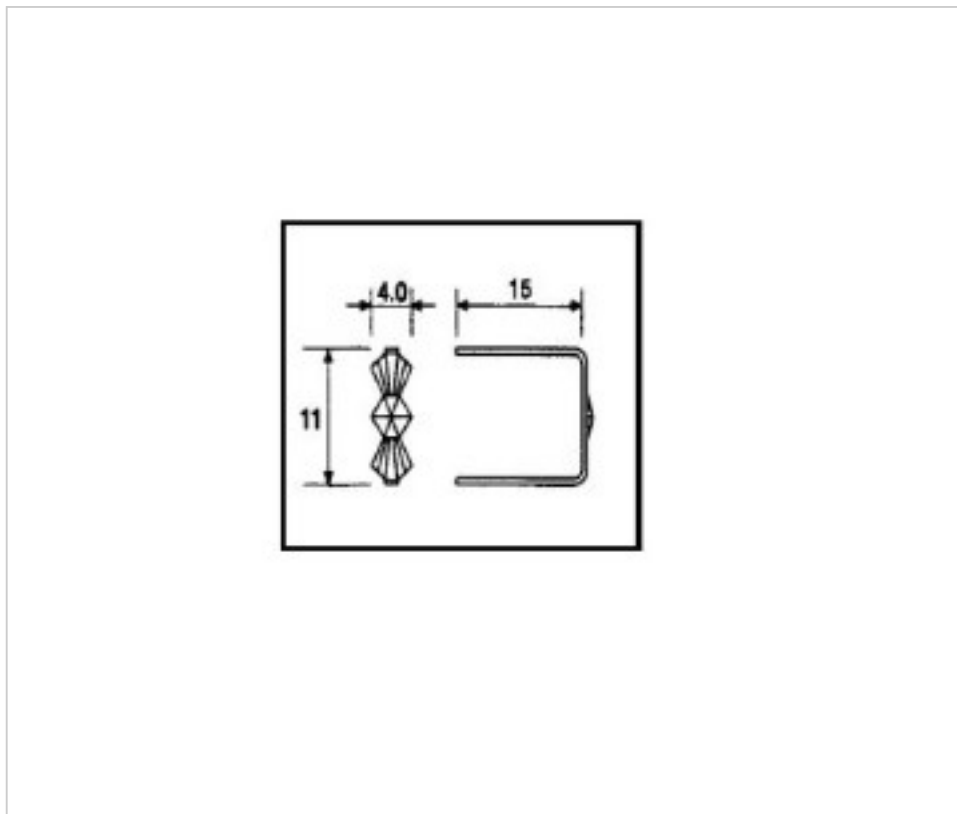

CRYSTAL FOR LAMPS > Scholer Crystal Austria > Schöler Accessories line
Accessories linker and pasted

E19143111

Connector 9143 11mm gold

February 01st, 2025, 20:08

PRICE

	Lot	P.V.P. excluding VAT
Pedido mínimo	4300	0,1053€

Continued on next page >>