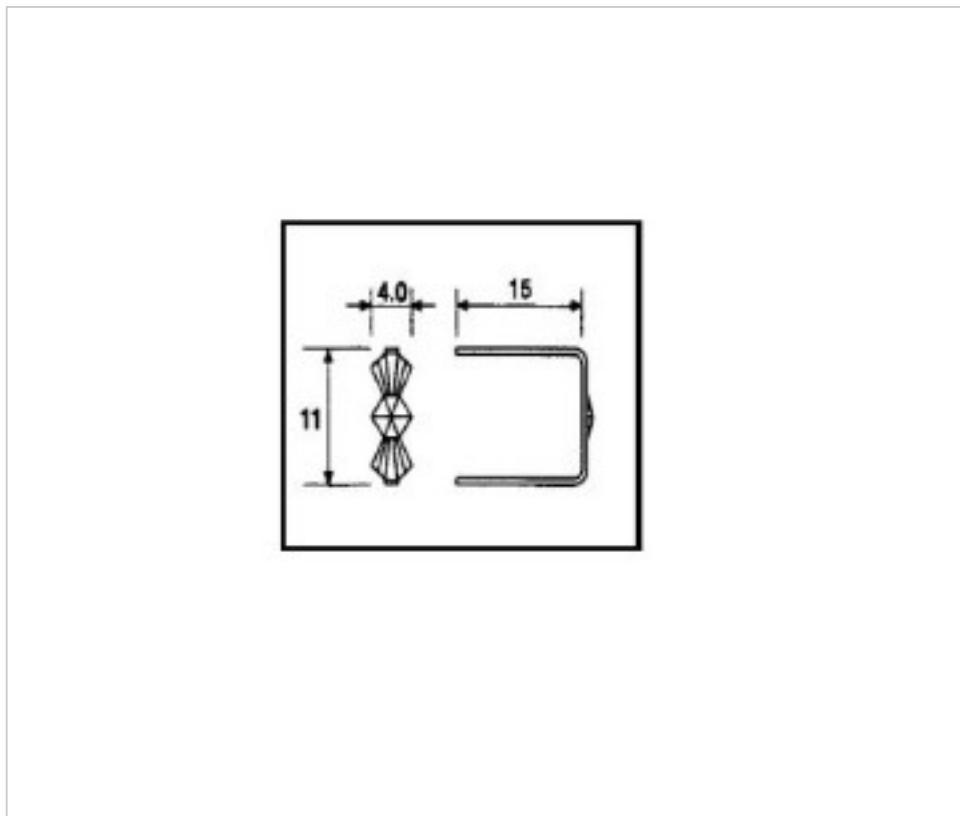

CRYSTAL FOR LAMPS > Scholer Crystal Austria > Schöler Accessories line
Accessories linker and pasted

E19143111

Connector 9143 11mm gold

November 21st, 2024, 14:02

PRICE

	Lot	P.V.P. excluding VAT
Pedido mínimo	4300	0,0961€

Continued on next page >>

CRYSTAL FOR LAMPS > Scholer Crystal Austria > Schöler Accessories line
Accessories linker and pasted

E19143111

Connector 9143 11mm gold

TECHNICAL SPECIFICATIONS

Weight: 0 Grams

Packging: Box 4300 Units

OTHER FEATURES

Length (mm): 15

High (mm): 11

Colour: Gold

DOCUMENTS

 [Connector 9143 11mm gold](#)