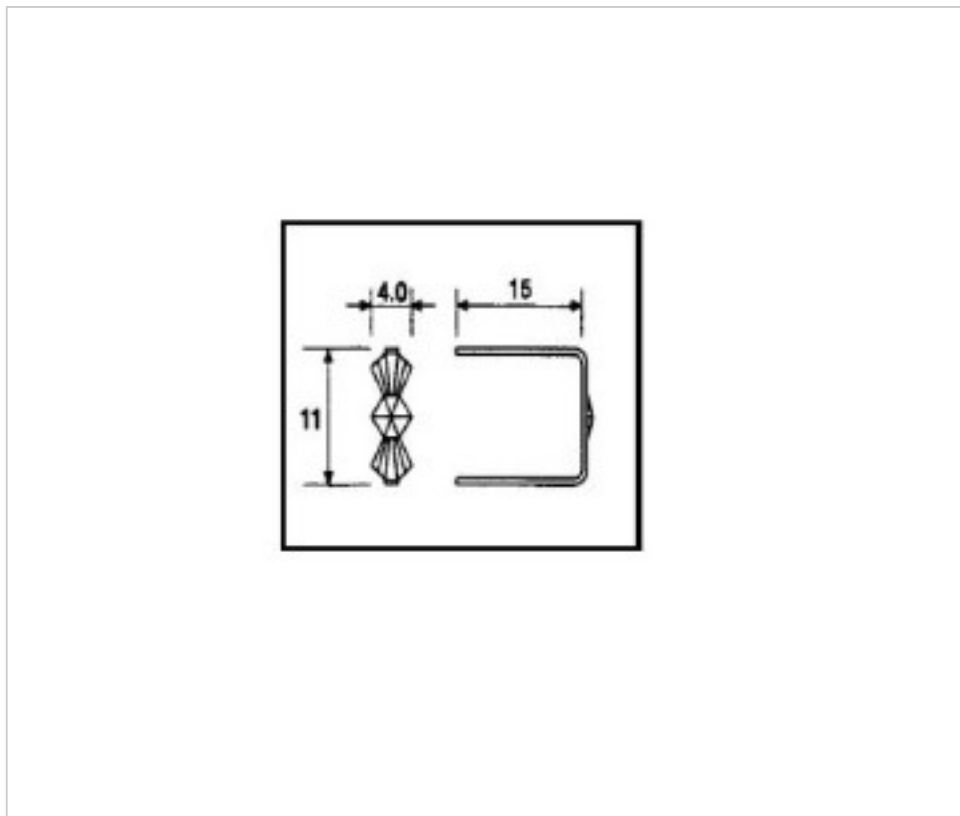

CRYSTAL FOR LAMPS > Scholer Crystal Austria > Schöler Accessories line
Accessories linker and pasted

E19143111

Connector 9143 11mm gold

December 22nd, 2024, 04:29

PRICE

	Lot	P.V.P. excluding VAT
Pedido mínimo	4300	0,0961€

Continued on next page >>