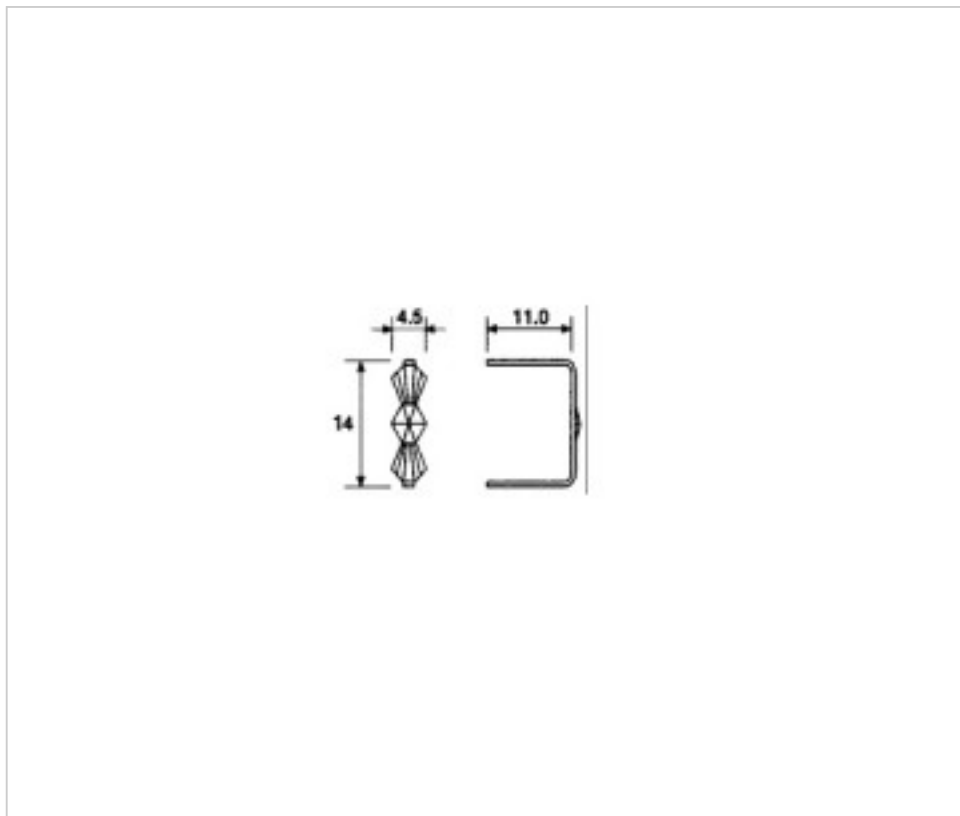

CRYSTAL FOR LAMPS > Scholer Crystal Austria > Schöler Accessories line
Accessories linker and pasted

E19143141

Connector 9143 14mm gold

November 23rd, 2024, 09:15

PRICE

	Lot	P.V.P. excluding VAT
Pedido mínimo	3170	0,1297€

Continued on next page >>

CRYSTAL FOR LAMPS > Scholer Crystal Austria > Schöler Accessories line
Accessories linker and pasted

E19143141

Connector 9143 14mm gold

TECHNICAL SPECIFICATIONS

Weight: 0 Grams

Packging: Box 3170 Units

OTHER FEATURES

Length (mm): 16

High (mm): 14

Colour: Gold