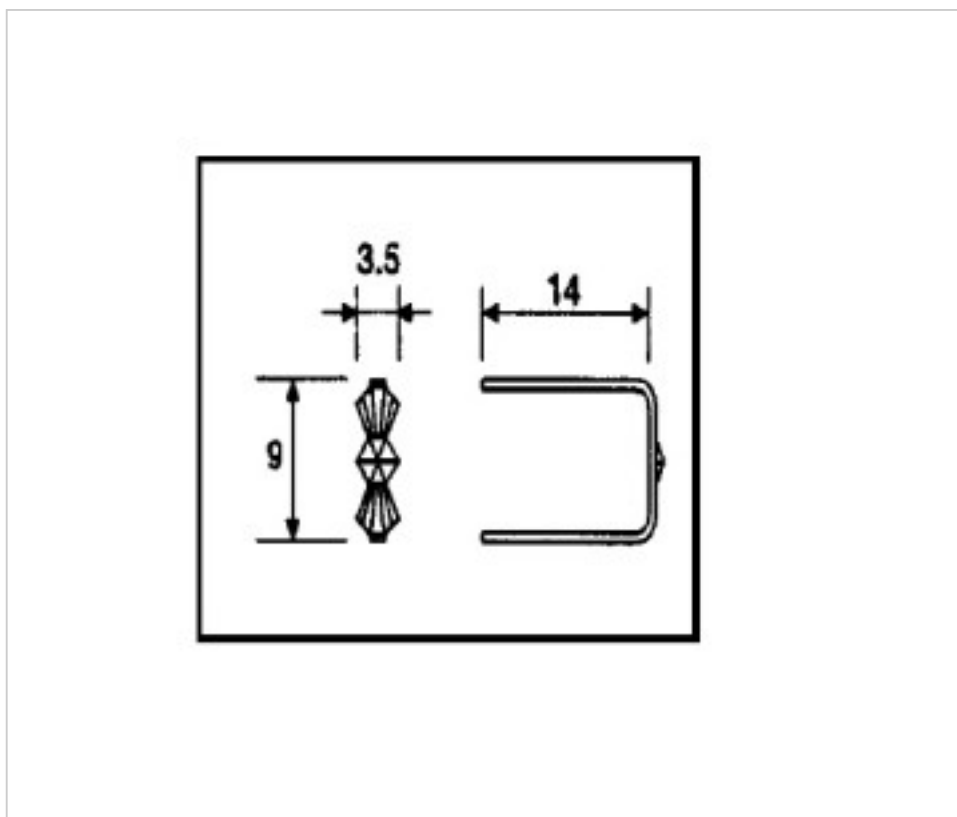

CRYSTAL FOR LAMPS > Scholer Crystal Austria > Schöler Accessories line
Accessories linker and pasted

E19143090

Connector 9143 9mm brass

November 23rd, 2024, 09:15

PRICE

	Lot	P.V.P. excluding VAT
Pedido mínimo	5390	0,0126€

Continued on next page >>

CRYSTAL FOR LAMPS > Scholer Crystal Austria > Schöler Accessories line
Accessories linker and pasted

E19143090

Connector 9143 9mm brass

TECHNICAL SPECIFICATIONS

Weight: 0 Grams

Packging: Box 5390 Units

OTHER FEATURES

Length (mm): 14

High (mm): 9

Colour: Brass