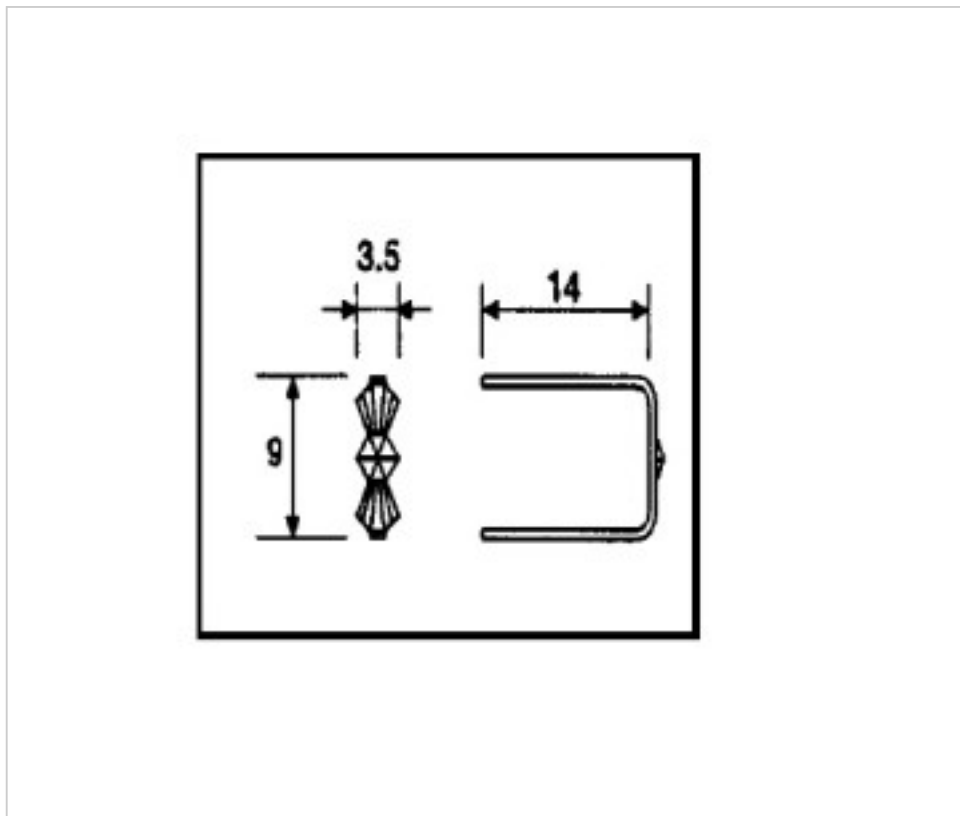

CRYSTAL FOR LAMPS > Scholer Crystal Austria > Schöler Accessories line
Accessories linker and pasted

E19143090

Connector 9143 9mm brass

February 01st, 2025, 19:41

PRICE

	Lot	P.V.P. excluding VAT
Pedido mínimo	5390	0,0138€

Continued on next page >>