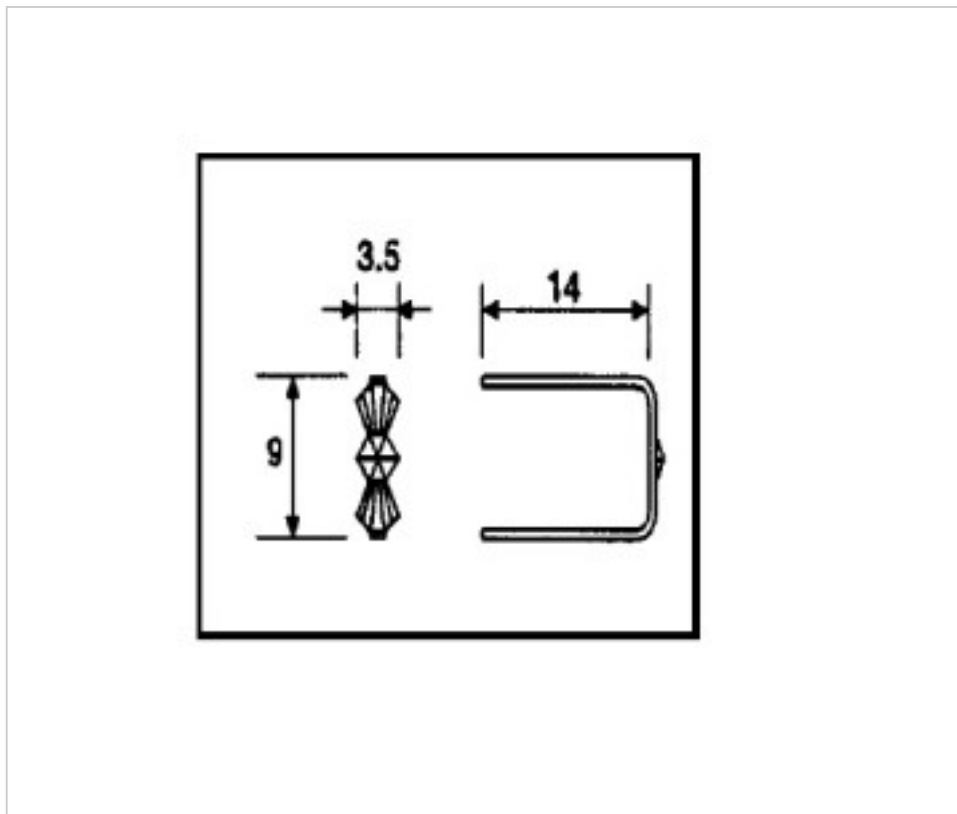

CRYSTAL FOR LAMPS > Scholer Crystal Austria > Schöler Accessories line
Accessories linker and pasted

E19143090

Connector 9143 9mm brass

April 04th, 2025, 12:19

PRICE

	Lot	P.V.P. excluding VAT
Pedido mínimo	5390	0,0138€

Continued on next page >>