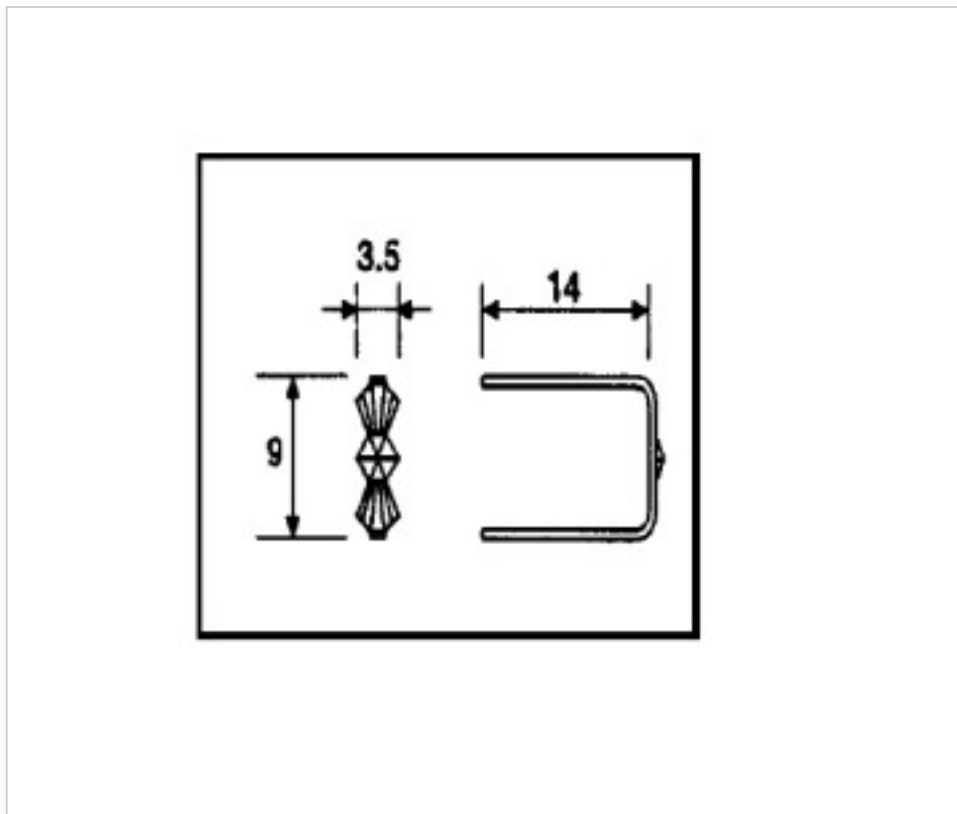

CRYSTAL FOR LAMPS > Scholer Crystal Austria > Schöler Accessories line
Accessories linker and pasted

E19143092

Connector 9143 9mm chrome

February 01st, 2025, 23:03

PRICE

	Lot	P.V.P. excluding VAT
Pedido mínimo	5390	0,0170€

Continued on next page >>

CRYSTAL FOR LAMPS > Scholer Crystal Austria > Schöler Accessories line
Accessories linker and pasted

E19143092

Connector 9143 9mm chrome

TECHNICAL SPECIFICATIONS

Weight: 0 Grams

Packging: Box 5390 Units

OTHER FEATURES

Length (mm): 14

High (mm): 9

Colour: Chrome