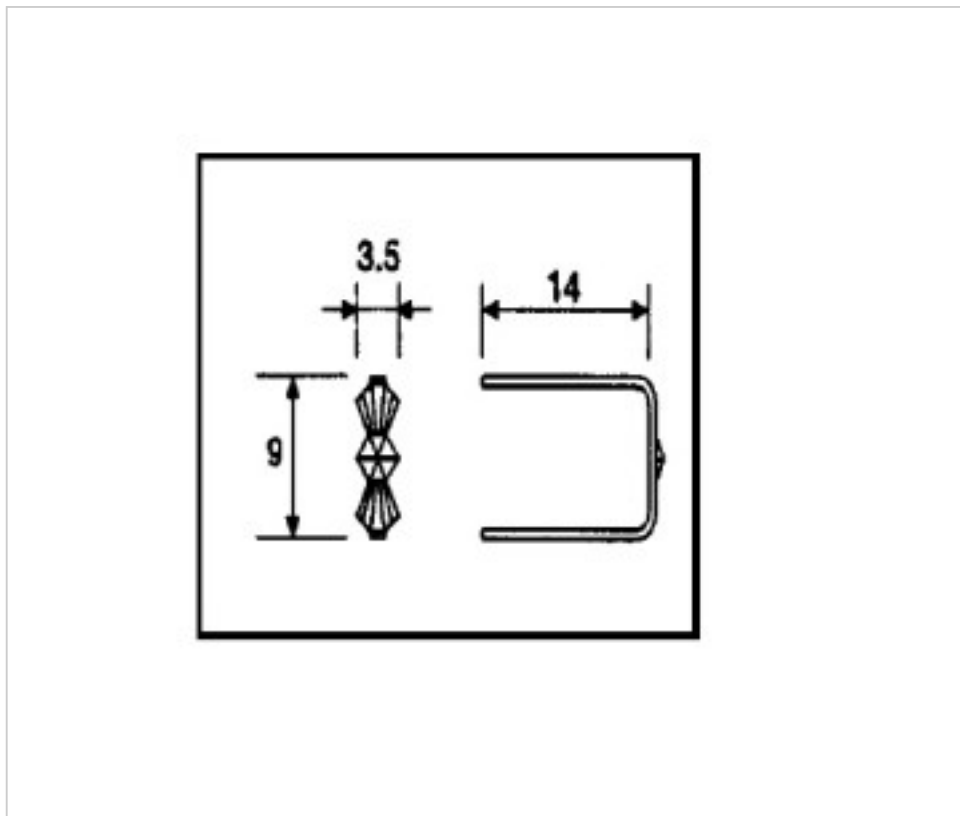

CRYSTAL FOR LAMPS > Scholer Crystal Austria > Schöler Accessories line
Accessories linker and pasted

E19143092

Connector 9143 9mm chrome

December 22nd, 2024, 04:25

PRICE

	Lot	P.V.P. excluding VAT
Pedido mínimo	5390	0,0156€

Continued on next page >>

CRYSTAL FOR LAMPS > Scholer Crystal Austria > Schöler Accessories line
Accessories linker and pasted

E19143092

Connector 9143 9mm chrome

TECHNICAL SPECIFICATIONS

Weight: 0 Grams

Packging: Box 5390 Units

OTHER FEATURES

Length (mm): 14

High (mm): 9

Colour: Chrome