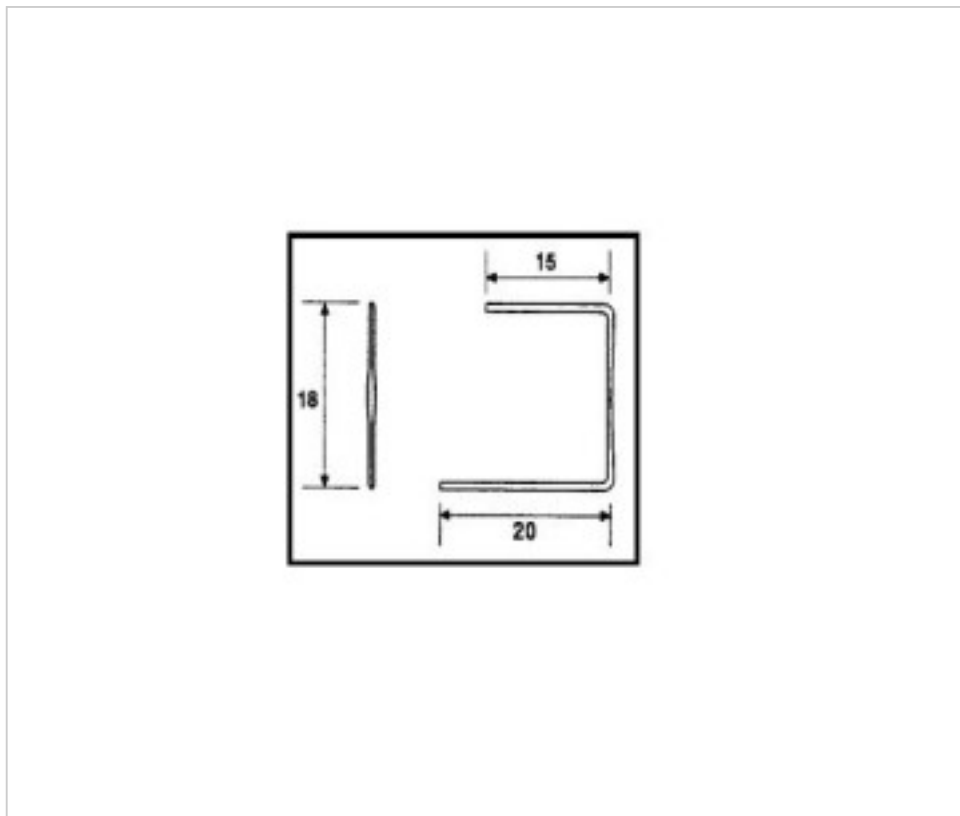

CRYSTAL FOR LAMPS > Scholer Crystal Austria > Schöler Accessories line
Accessories linker and pasted

E19152180

Connector 9152 18mm brass

November 21st, 2024, 14:22

PRICE

	Lot	P.V.P. excluding VAT
Pedido mínimo	3960	0,0112€

Continued on next page >>

CRYSTAL FOR LAMPS > Scholer Crystal Austria > Schöler Accessories line
Accessories linker and pasted

E19152180

Connector 9152 18mm brass

TECHNICAL SPECIFICATIONS

Packging: Box 3960 Units

OTHER FEATURES

High (mm): 18

Colour: Brass

DOCUMENTS

 [Connector 9152 18mm brass](#)