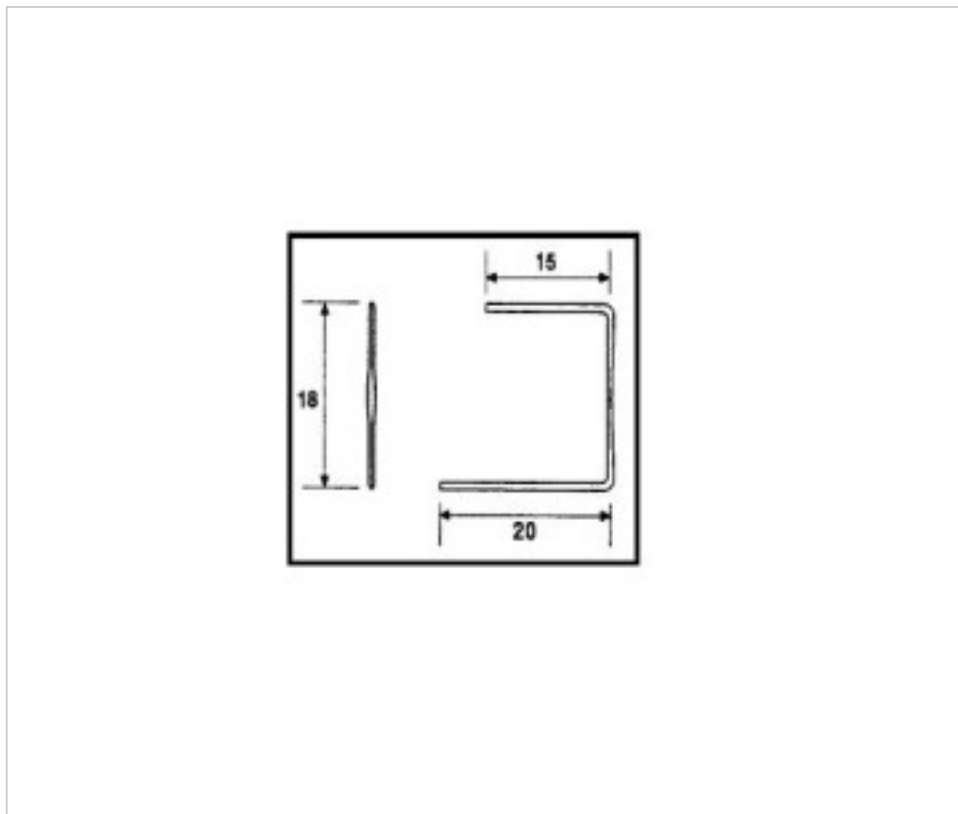

CRYSTAL FOR LAMPS > Scholer Crystal Austria > Schöler Accessories line
Accessories linker and pasted

E19152180

Connector 9152 18mm brass

January 22nd, 2025, 01:01

PRICE

	Lot	P.V.P. excluding VAT
Pedido mínimo	3960	0,0122€

Continued on next page >>