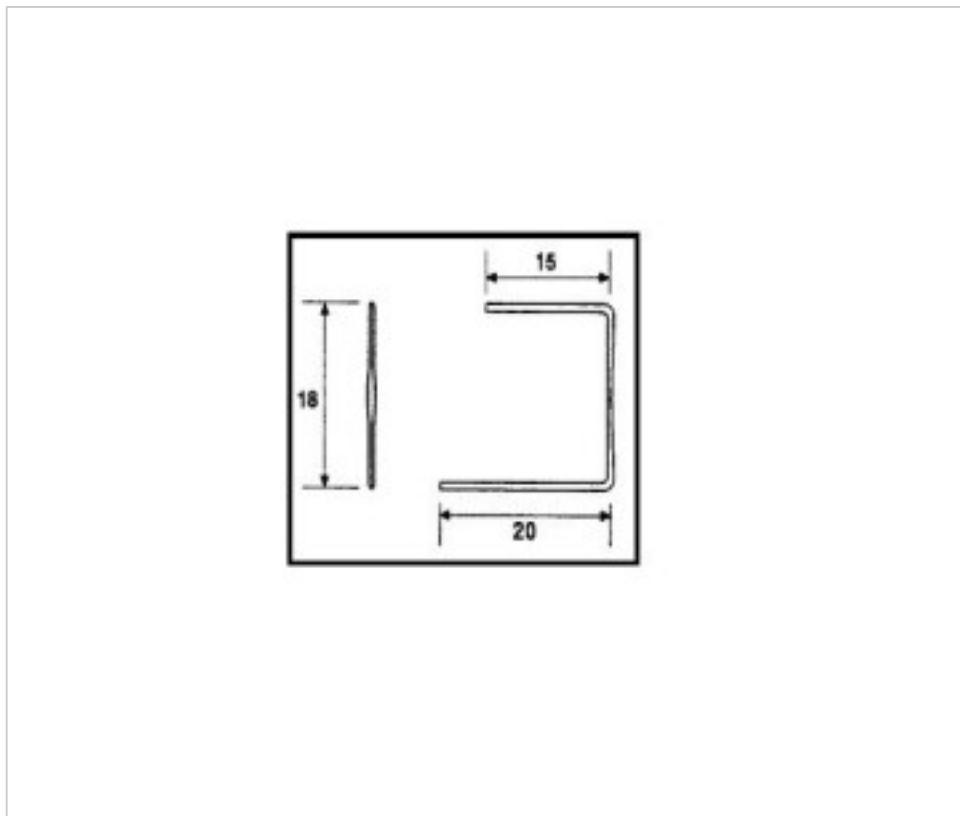

CRYSTAL FOR LAMPS > Scholer Crystal Austria > Schöler Accessories line
Accessories linker and pasted

E19152180

Connector 9152 18mm brass

February 22nd, 2025, 16:26

PRICE

	Lot	P.V.P. excluding VAT
Pedido mínimo	3960	0,0122€

Continued on next page >>

CRYSTAL FOR LAMPS > Scholer Crystal Austria > Schöler Accessories line
Accessories linker and pasted

E19152180

Connector 9152 18mm brass

TECHNICAL SPECIFICATIONS

Packging: Box 3960 Units

OTHER FEATURES

High (mm): 18

Colour: Brass

DOCUMENTS

 [Connector 9152 18mm brass](#)