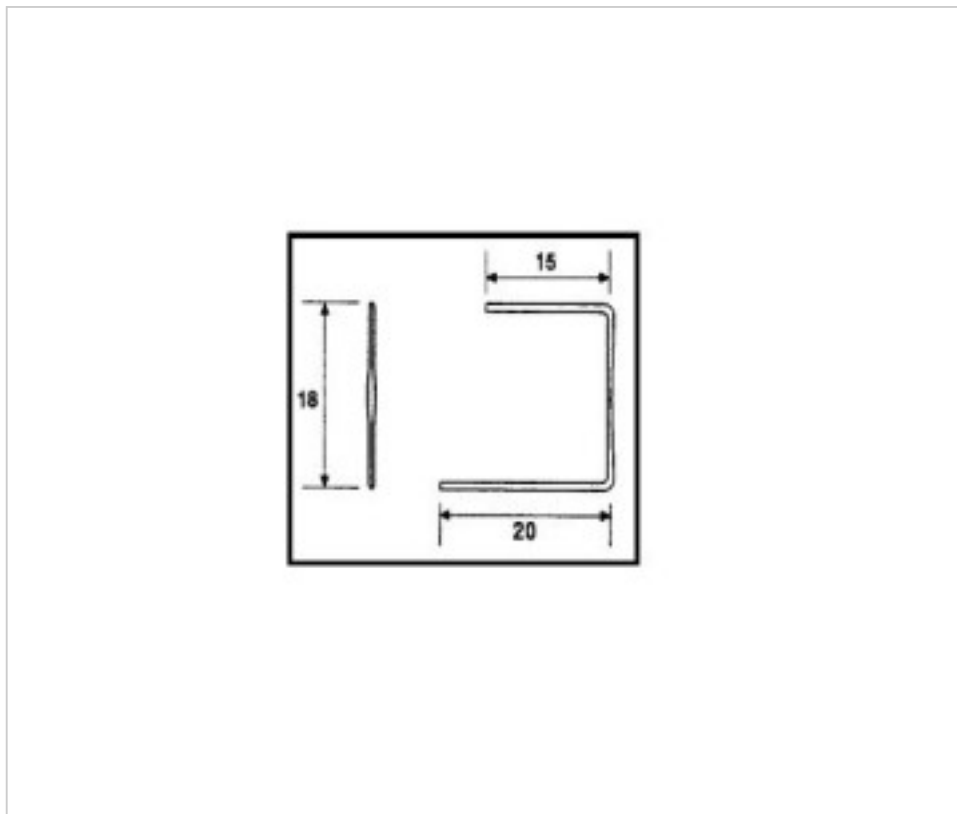

CRYSTAL FOR LAMPS > Scholer Crystal Austria > Schöler Accessories line
Accessories linker and pasted

E19152180

Connector 9152 18mm brass

April 05th, 2025, 08:10

PRICE

	Lot	P.V.P. excluding VAT
Pedido mínimo	3960	0,0122€

Continued on next page >>

CRYSTAL FOR LAMPS > Scholer Crystal Austria > Schöler Accessories line
Accessories linker and pasted

E19152180

Connector 9152 18mm brass

TECHNICAL SPECIFICATIONS

Packging: Box 3960 Units

OTHER FEATURES

High (mm): 18

Colour: Brass

DOCUMENTS

 [Connector 9152 18mm brass](#)