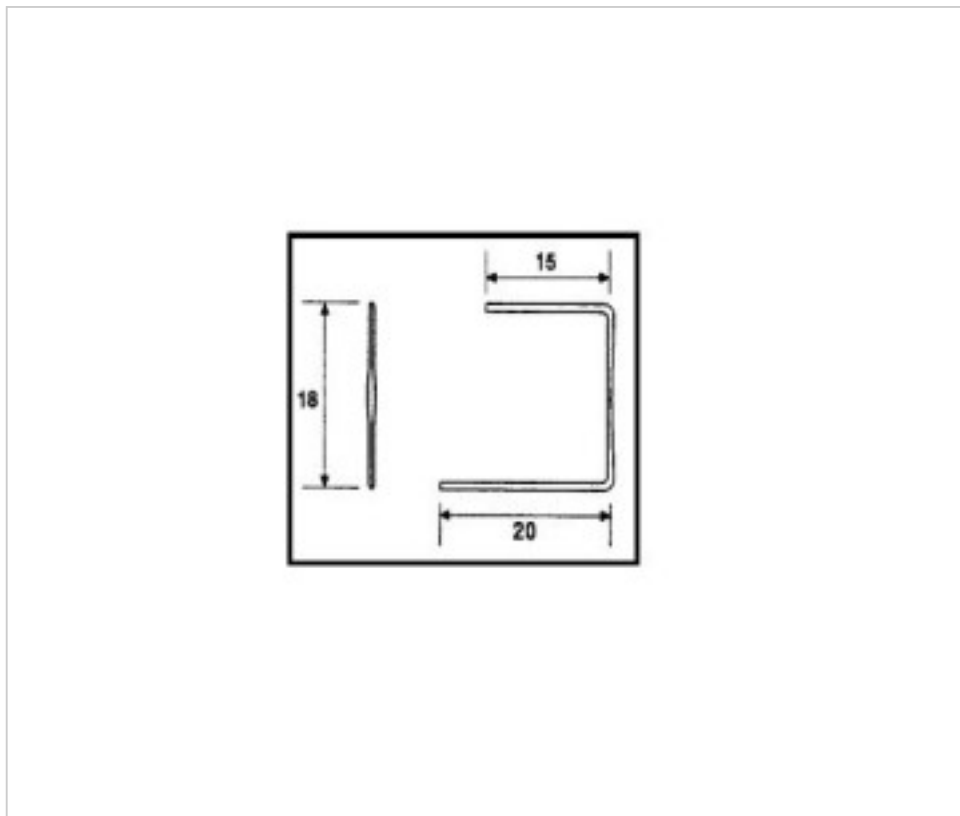

CRYSTAL FOR LAMPS > Scholer Crystal Austria > Schöler Accessories line
Accessories linker and pasted

E19152180

Connector 9152 18mm brass

December 22nd, 2024, 03:54

PRICE

	Lot	P.V.P. excluding VAT
Pedido mínimo	3960	0,0112€

Continued on next page >>

CRYSTAL FOR LAMPS > Scholer Crystal Austria > Schöler Accessories line
Accessories linker and pasted

E19152180

Connector 9152 18mm brass

TECHNICAL SPECIFICATIONS

Packging: Box 3960 Units

OTHER FEATURES

High (mm): 18

Colour: Brass

DOCUMENTS

 [Connector 9152 18mm brass](#)