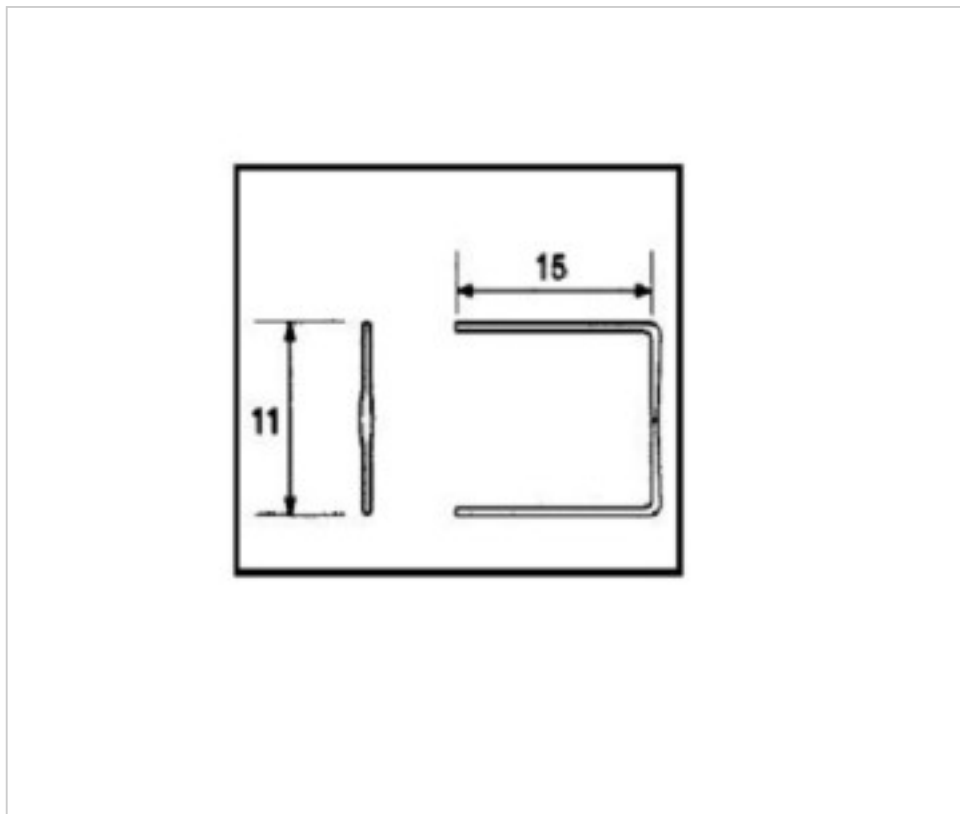

CRYSTAL FOR LAMPS > Scholer Crystal Austria > Schöler Accessories line
Accessories linker and pasted

E19153112

Connector 9153 11mm chrome

November 22nd, 2024, 07:10

PRICE

	Lot	P.V.P. excluding VAT
Pedido mínimo	6280	0,0101€

Continued on next page >>