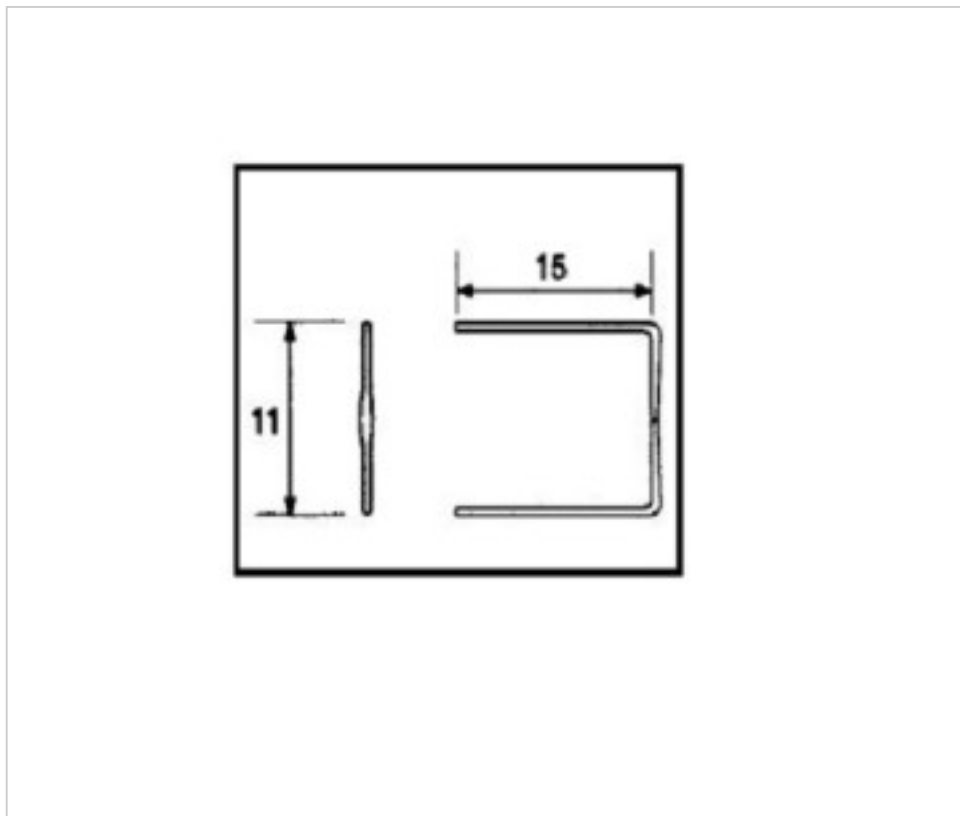

CRYSTAL FOR LAMPS > Scholer Crystal Austria > Schöler Accessories line
Accessories linker and pasted

E19153112

Connector 9153 11mm chrome

January 22nd, 2025, 05:20

PRICE

	Lot	P.V.P. excluding VAT
Pedido mínimo	6280	0,0111€

Continued on next page >>