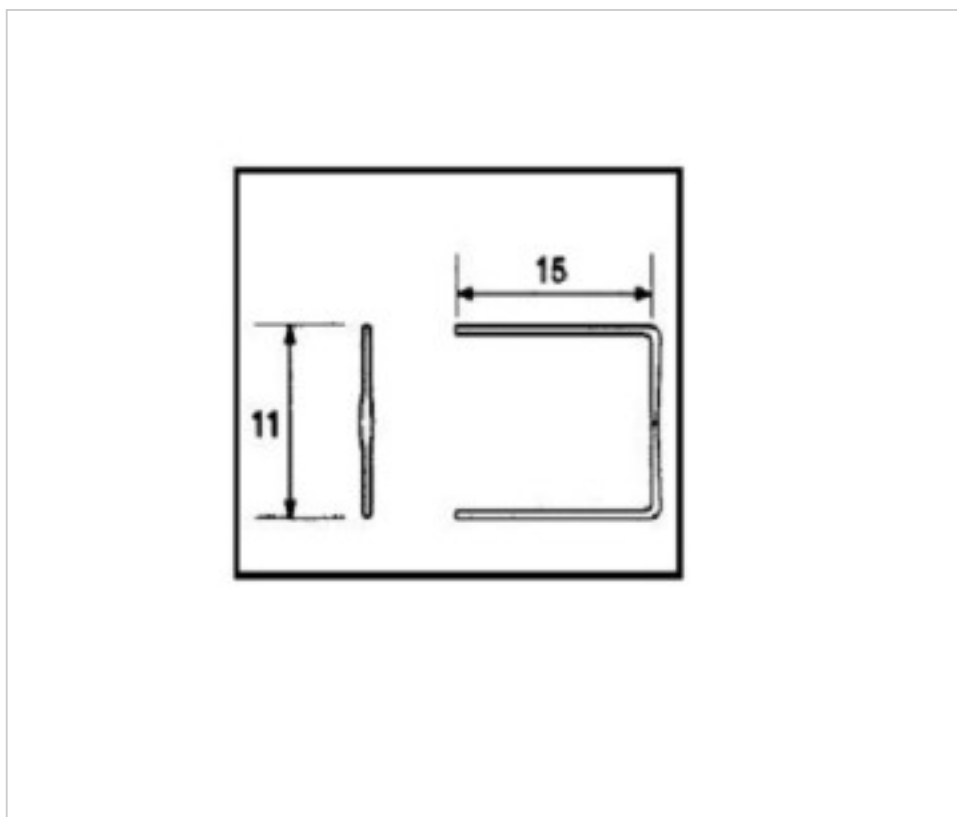

CRYSTAL FOR LAMPS > Scholer Crystal Austria > Schöler Accessories line
Accessories linker and pasted

E19153112

Connector 9153 11mm chrome

April 05th, 2025, 21:51

PRICE

	Lot	P.V.P. excluding VAT
Pedido mínimo	6280	0,0111€

Continued on next page >>

CRYSTAL FOR LAMPS > Scholer Crystal Austria > Schöler Accessories line
Accessories linker and pasted

E19153112

Connector 9153 11mm chrome

TECHNICAL SPECIFICATIONS

Weight: 0 Grams

Packging: Box 6280 Units

OTHER FEATURES

Length (mm): 15

High (mm): 11

Colour: Chrome

DOCUMENTS

 [Connector 9153 11mm chrome](#)