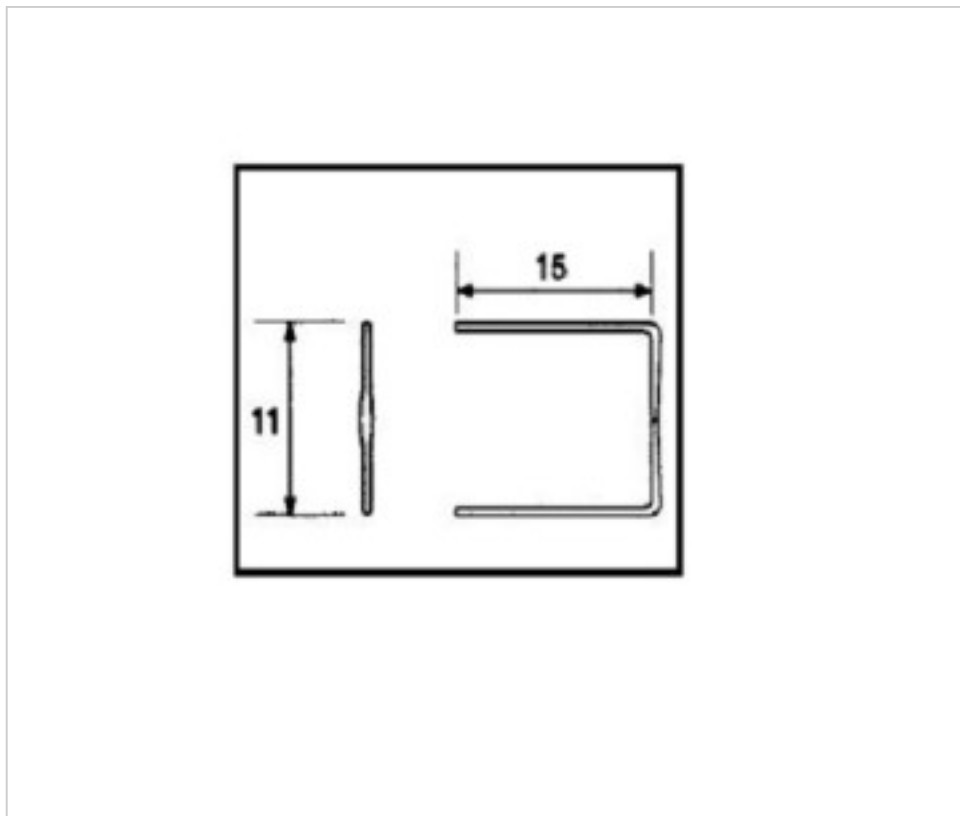

CRYSTAL FOR LAMPS > Scholer Crystal Austria > Schöler Accessories line
Accessories linker and pasted

E19153112

Connector 9153 11mm chrome

February 22nd, 2025, 22:46

PRICE

	Lot	P.V.P. excluding VAT
Pedido mínimo	6280	0,0111€

Continued on next page >>

CRYSTAL FOR LAMPS > Scholer Crystal Austria > Schöler Accessories line
Accessories linker and pasted

E19153112

Connector 9153 11mm chrome

TECHNICAL SPECIFICATIONS

Weight: 0 Grams

Packging: Box 6280 Units

OTHER FEATURES

Length (mm): 15

High (mm): 11

Colour: Chrome

DOCUMENTS

 [Connector 9153 11mm chrome](#)