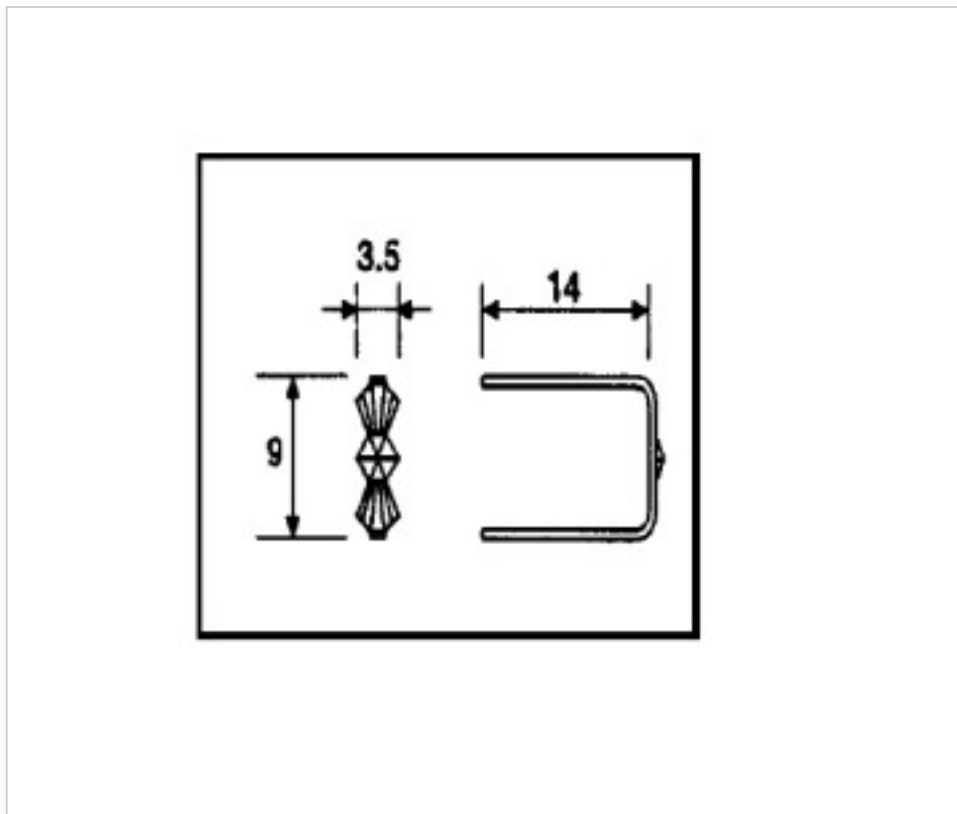

CRYSTAL FOR LAMPS > Scholer Crystal Austria > Schöler Accessories line
Accessories linker and pasted

E19143091

Connector 9143 9mm gold

January 30th, 2025, 03:29

PRICE

	Lot	P.V.P. excluding VAT
Pedido mínimo	5390	0,0845€

Continued on next page >>

CRYSTAL FOR LAMPS > Scholer Crystal Austria > Schöler Accessories line
Accessories linker and pasted

E19143091

Connector 9143 9mm gold

TECHNICAL SPECIFICATIONS

Weight: 0 Grams

Packging: Box 5390 Units

OTHER FEATURES

Length (mm): 14

High (mm): 9

Colour: Gold