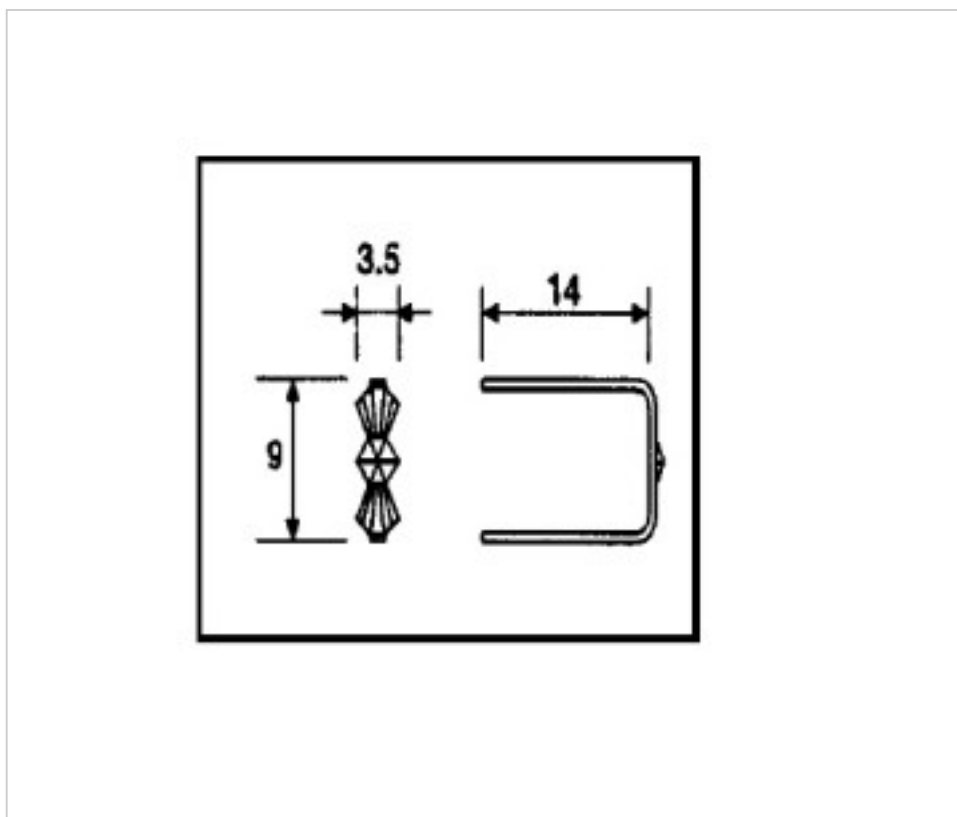

CRYSTAL FOR LAMPS > Scholer Crystal Austria > Schöler Accessories line
Accessories linker and pasted

E19143091

Connector 9143 9mm gold

April 05th, 2025, 09:02

PRICE

	Lot	P.V.P. excluding VAT
Pedido mínimo	5390	0,0845€

Continued on next page >>