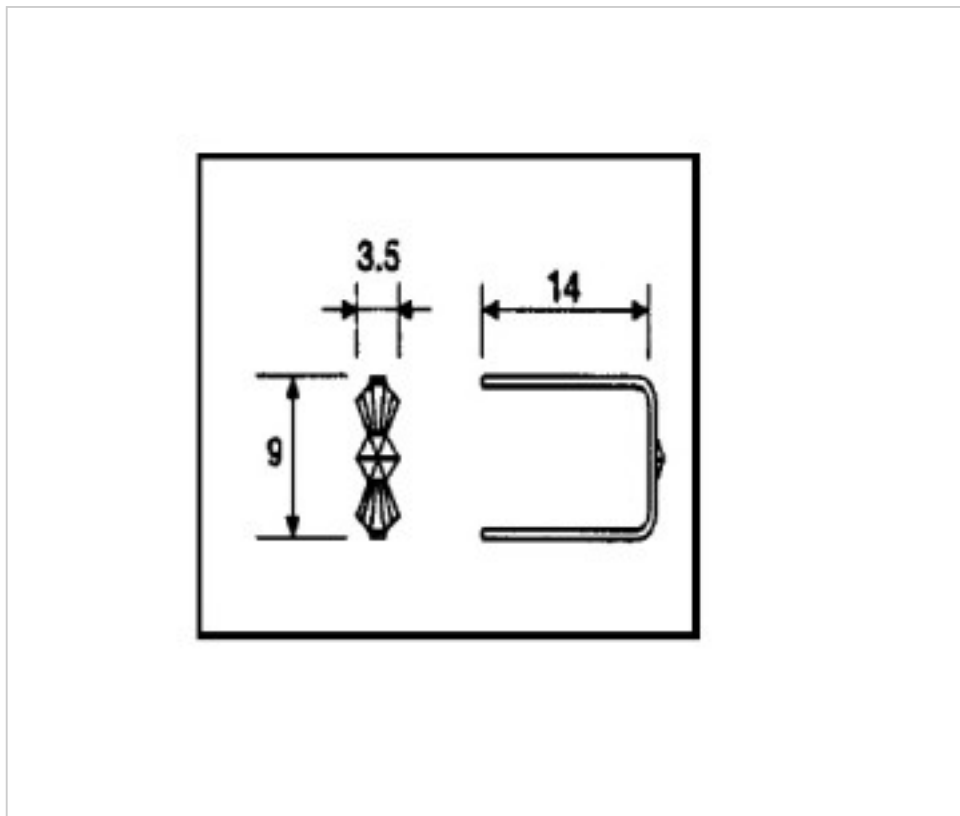

CRYSTAL FOR LAMPS > Scholer Crystal Austria > Schöler Accessories line
Accessories linker and pasted

E19143091

Connector 9143 9mm gold

December 22nd, 2024, 04:25

PRICE

| | Lot | P.V.P. excluding VAT |
|---------------|------|----------------------|
| Pedido mínimo | 5390 | 0,0771€ |

Continued on next page >>

CRYSTAL FOR LAMPS > Scholer Crystal Austria > Schöler Accessories line
Accessories linker and pasted

E19143091

Connector 9143 9mm gold

TECHNICAL SPECIFICATIONS

Weight: 0 Grams

Packging: Box 5390 Units

OTHER FEATURES

Length (mm): 14

High (mm): 9

Colour: Gold