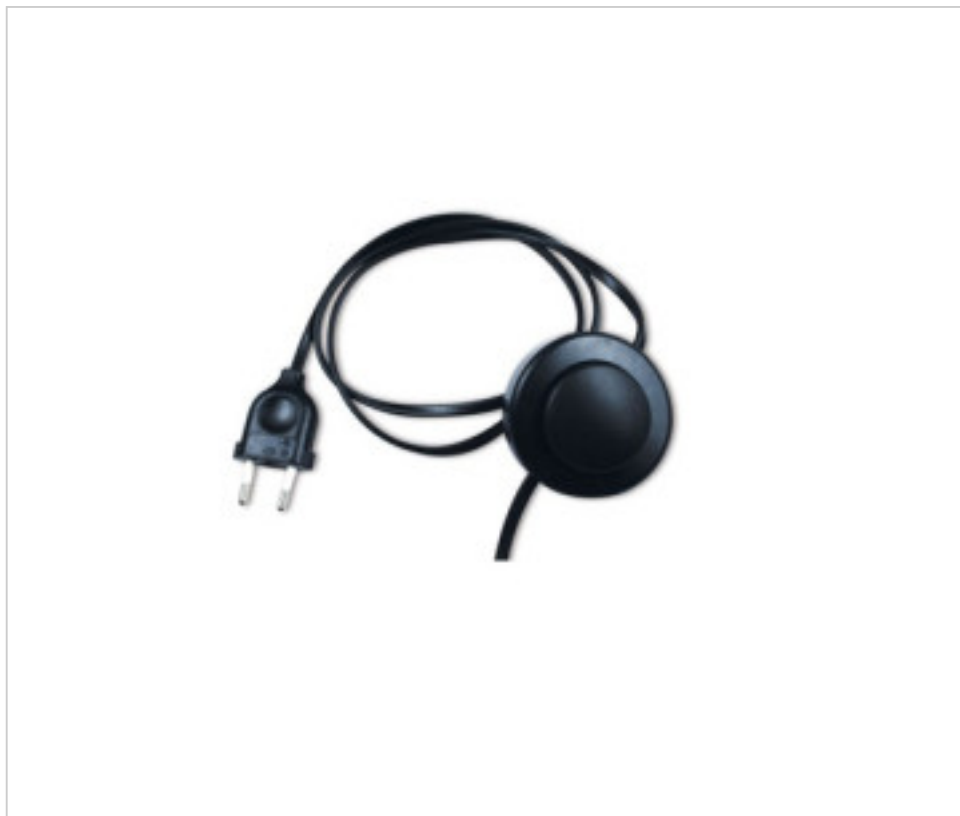

ELECTRICAL EQUIPMENT > Cord Sets > Europlug Cord Sets Floor Switch  
Black Europlug cord set with floor switch

**AR5063251 - 023232**

**Cord set LQE 275/100-250 black**

November 23rd, 2024, 22:10

arditi  
LIGHTING INNOVATION

**PRICE**

Lot	P.V.P. excluding VAT
1	11,51€
10	7,20€
100	5,64€
600	5,43€

Continued on next page >>

ELECTRICAL EQUIPMENT > Cord Sets > Europlug Cord Sets Floor Switch  
Black Europlug cord set with floor switch

AR5063251 - 023232

**Cord set LQE 275/100-250 black**

## OTHER FEATURES

---

Length (mm): 3500

Width (mm): 60

High (mm): 50

Section (mm<sup>2</sup>): 0,75

Colour: Black

Voltage In (Vac): 250