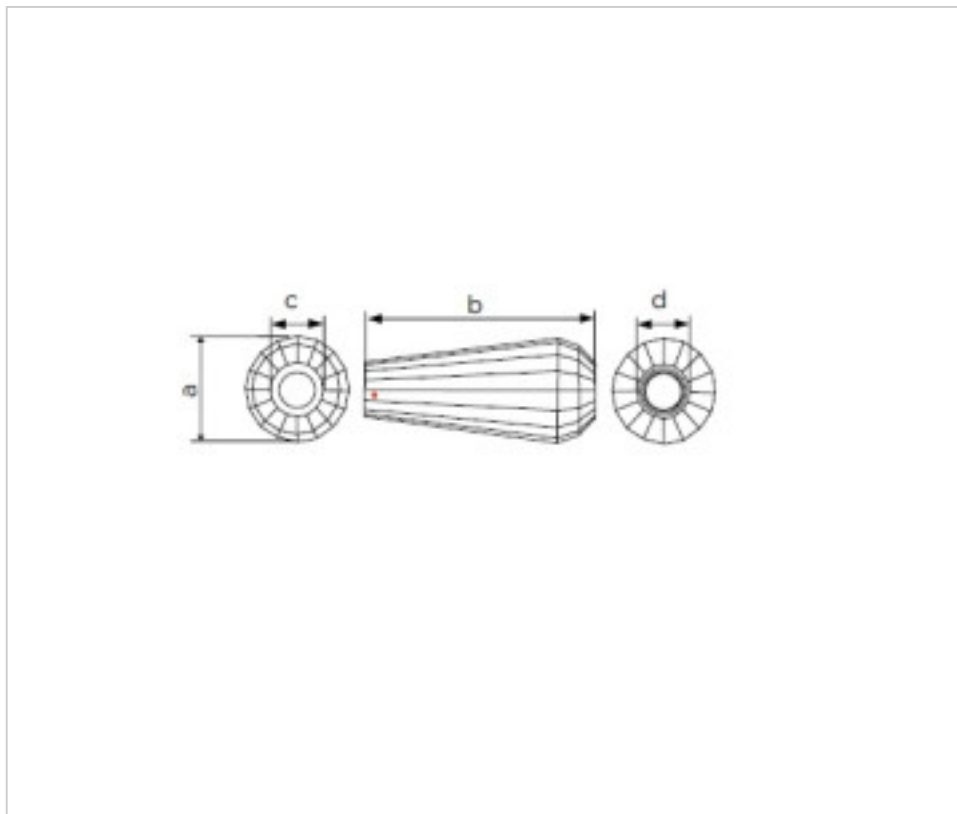

SWAROVSKI CRYSTAL > Strass Swarovski Crystal > Strass Knots and Handles
Strass Handles

112898803 - 1067455

Cornet handle 7308/65mm Swarovski Crystal

November 04th, 2024, 20:19

PRICE

	Lot	P.V.P. excluding VAT
	1	30,64€
	9	24,51€
	18	21,32€

Continued on next page >>

SWAROVSKI CRYSTAL > Strass Swarovski Crystal > Strass Knots and Handles
Strass Handles

112898803 - 1067455

Cornet handle 7308/65mm Swarovski Crystal

TECHNICAL SPECIFICATIONS

Weight: 75 Grams

Packging: Box 18 Units

NOTES

Measures A 29,1 B 65 (+/-0,5mm) C 15 (+/-0,3mm) D 15,6 (+/-0,4mm) central hole 10 mm(+/-0,8mm)

DOCUMENTS

 [Cornet handle 7308/65mm Swarovski Crystal](#)