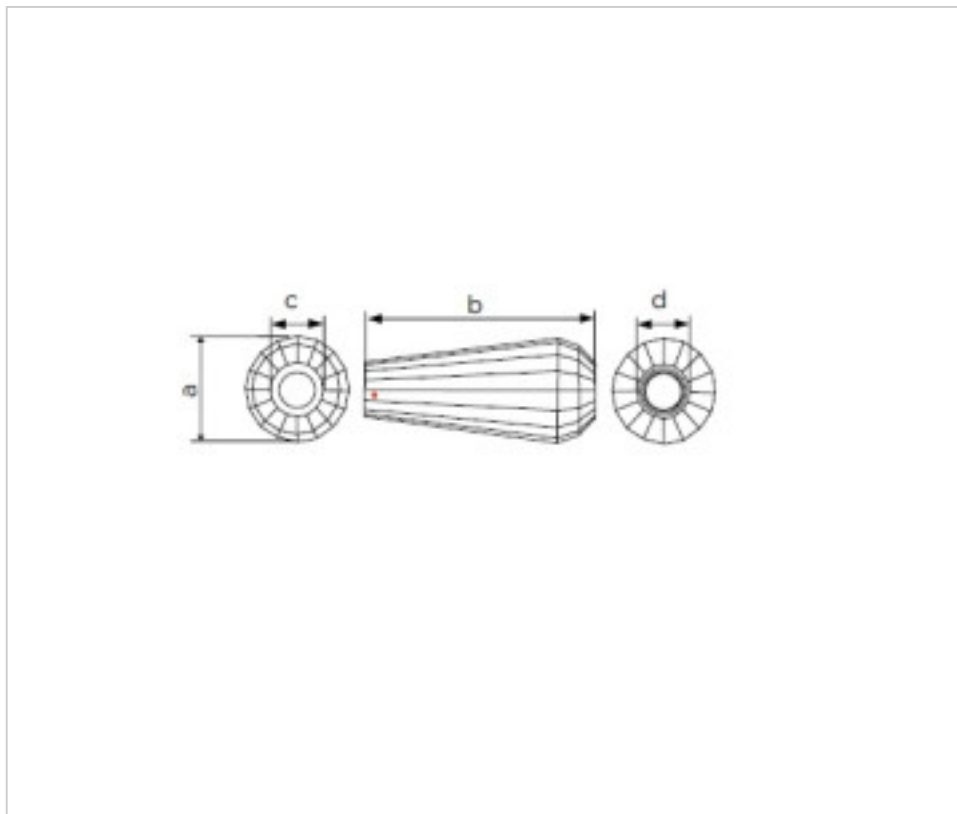

SWAROVSKI CRYSTAL > Strass Swarovski Crystal > Strass Knots and Handles
Strass Handles

112898803 - 1067455

Cornet handle 7308/65mm Swarovski Crystal

February 01st, 2025, 20:53

PRICE

	Lot	P.V.P. excluding VAT
	1	30,64€
	9	24,51€
	18	21,32€

Continued on next page >>

SWAROVSKI CRYSTAL > Strass Swarovski Crystal > Strass Knots and Handles
Strass Handles

112898803 - 1067455

Cornet handle 7308/65mm Swarovski Crystal

TECHNICAL SPECIFICATIONS

Weight: 75 Grams

Packging: Box 18 Units

NOTES

Measures A 29,1 B 65 (+/-0,5mm) C 15 (+/-0,3mm) D 15,6 (+/-0,4mm) central hole 10 mm(+/-0,8mm)

DOCUMENTS

 [Cornet handle 7308/65mm Swarovski Crystal](#)