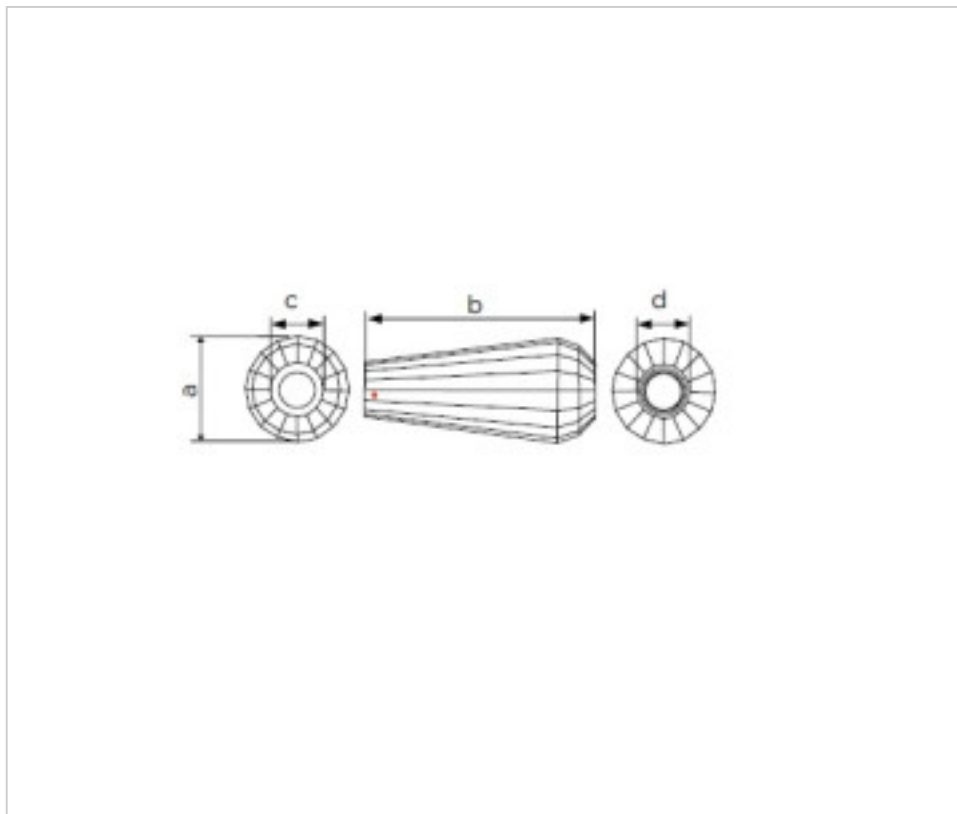

SWAROVSKI CRYSTAL > Strass Swarovski Crystal > Strass Knots and Handles
Strass Handles

112898803 - 1067455

Cornet handle 7308/65mm Swarovski Crystal

March 04th, 2025, 06:57

PRICE

	Lot	P.V.P. excluding VAT
	1	30,64€
	9	24,51€
	18	21,32€

Continued on next page >>

SWAROVSKI CRYSTAL > Strass Swarovski Crystal > Strass Knots and Handles
Strass Handles

112898803 - 1067455

Cornet handle 7308/65mm Swarovski Crystal

TECHNICAL SPECIFICATIONS

Weight: 75 Grams

Packging: Box 18 Units

NOTES

Measures A 29,1 B 65 (+/-0,5mm) C 15 (+/-0,3mm) D 15,6 (+/-0,4mm) central hole 10 mm(+/-0,8mm)

DOCUMENTS

 [Cornet handle 7308/65mm Swarovski Crystal](#)