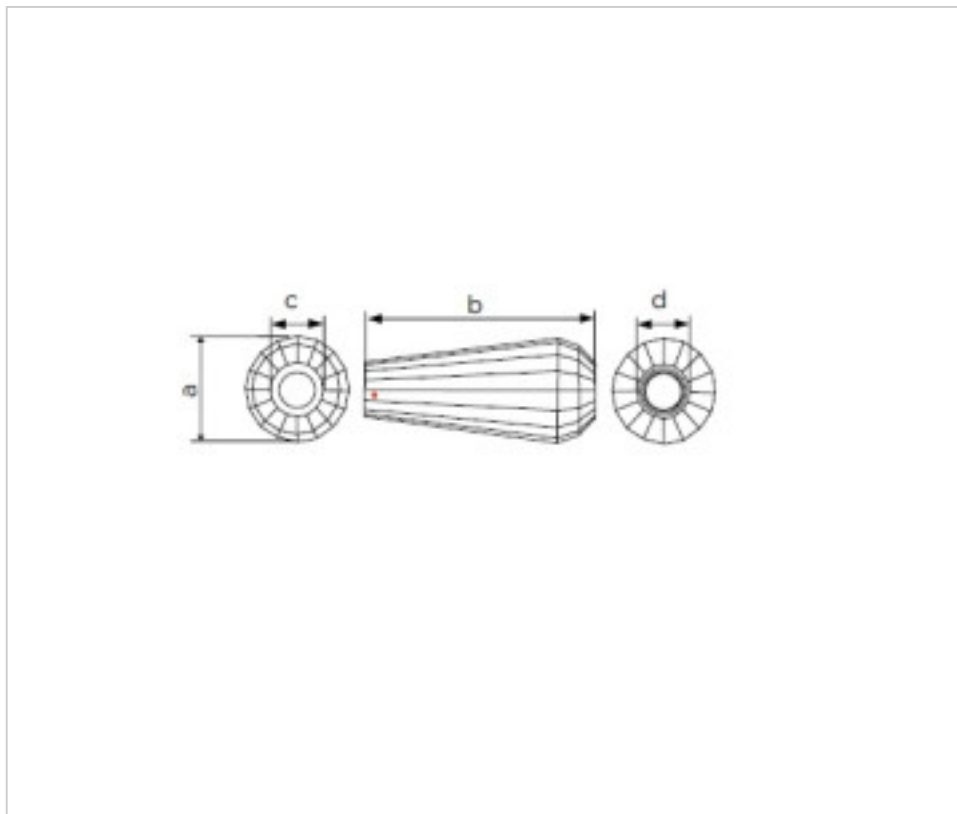

SWAROVSKI CRYSTAL > Strass Swarovski Crystal > Strass Knots and Handles
Strass Handles

112898803 - 1067455

Cornet handle 7308/65mm Swarovski Crystal

November 23rd, 2024, 10:40

PRICE

	Lot	P.V.P. excluding VAT
	1	30,64€
	9	24,51€
	18	21,32€

Continued on next page >>

SWAROVSKI CRYSTAL > Strass Swarovski Crystal > Strass Knots and Handles
Strass Handles

112898803 - 1067455

Cornet handle 7308/65mm Swarovski Crystal

TECHNICAL SPECIFICATIONS

Weight: 75 Grams

Packging: Box 18 Units

NOTES

Measures A 29,1 B 65 (+/-0,5mm) C 15 (+/-0,3mm) D 15,6 (+/-0,4mm) central hole 10 mm(+/-0,8mm)

DOCUMENTS

 [Cornet handle 7308/65mm Swarovski Crystal](#)