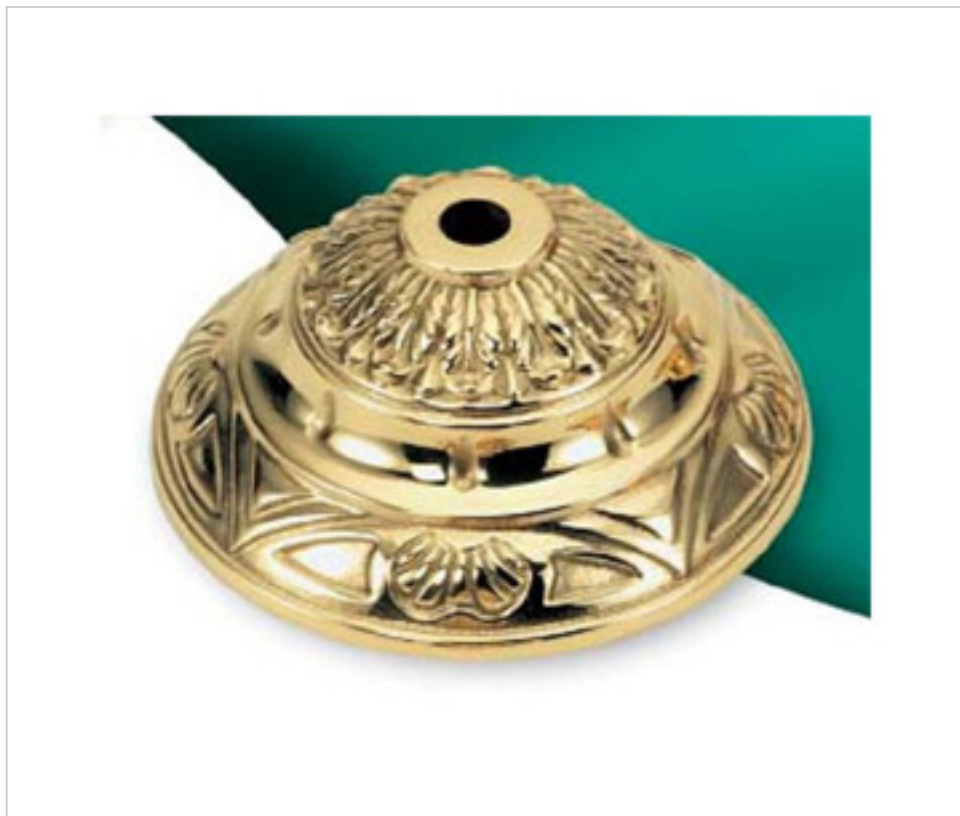

BRASS FOUNDRY > Guidini Foundry > Centerpieces
Covercenters

29E1004

Center cover E-1004 Ghidini

November 03rd, 2024, 11:57

PRICE

	Lot	P.V.P. excluding VAT
	1	11,79€
	150	10,53€
	300	10,02€

Continued on next page >>

BRASS FOUNDRY > Guidini Foundry > Centerpieces
Covercenters

29E1004

Center cover E-1004 Ghidini

TECHNICAL SPECIFICATIONS

Weight: 179 Grams

OTHER FEATURES

High (mm): 42

Diameter (mm): 100