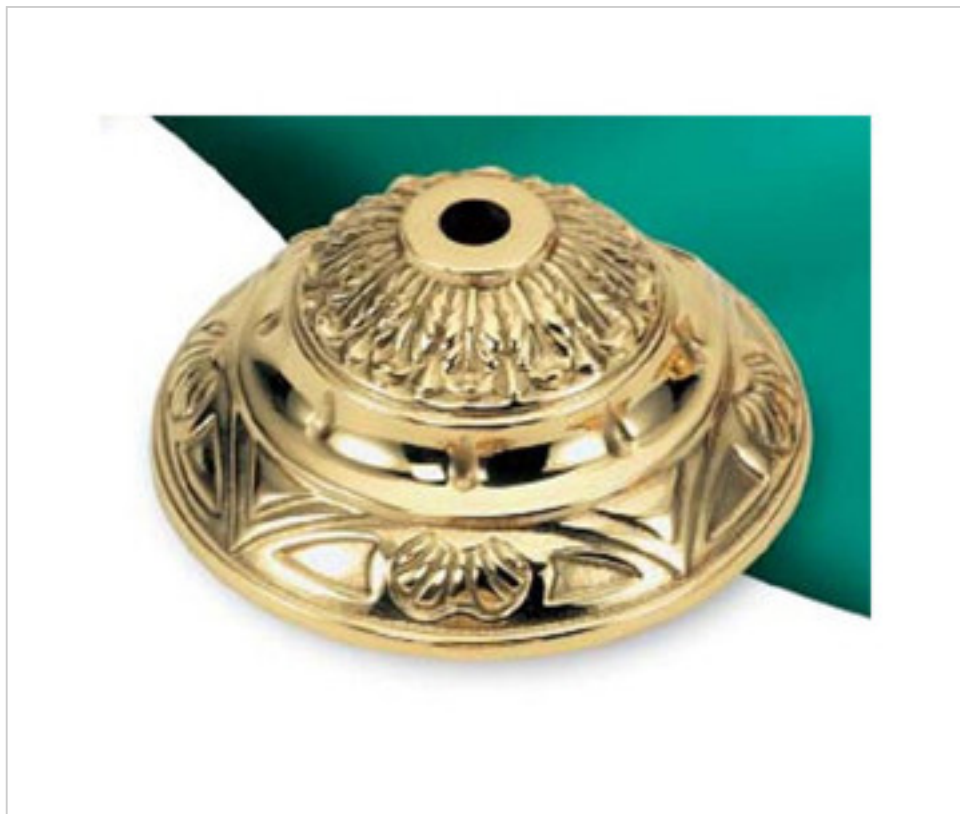

BRASS FOUNDRY > Guidini Foundry > Centerpieces  
Covercenters

29E1004

Center cover E-1004 Ghidini

December 04th, 2024, 09:13

**PRICE**

| Lot | P.V.P. excluding VAT |
|-----|----------------------|
| 1   | 11,79€               |
| 150 | 10,53€               |
| 300 | 10,02€               |

Continued on next page >>

BRASS FOUNDRY > Guidini Foundry > Centerpieces  
Covercenters

29E1004

Center cover E-1004 Ghidini

## OTHER FEATURES

---

High (mm): 42

Diameter (mm): 100