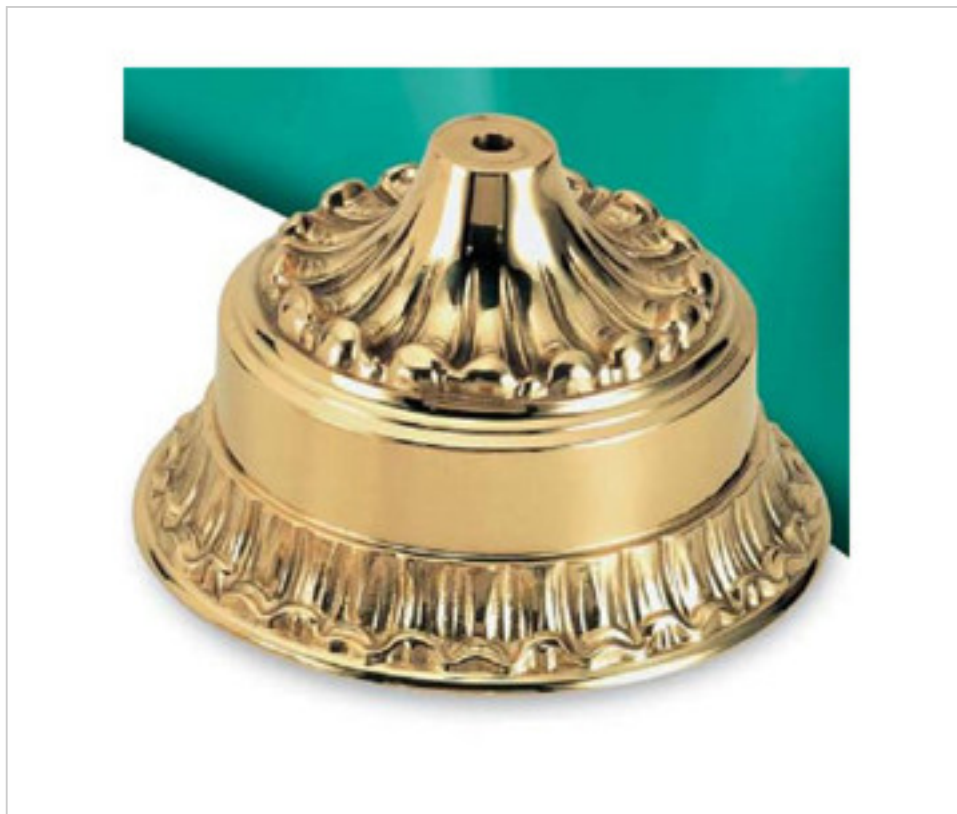

BRASS FOUNDRY > Guidini Foundry > Centerpieces
Covercenters

29E1023

Center cover E-1023 Ghidini

December 04th, 2024, 20:14

PRICE

	Lot	P.V.P. excluding VAT
	1	66,16€
	25	59,09€
	50	56,28€

Continued on next page >>

BRASS FOUNDRY > Guidini Foundry > Centerpieces
Covercenters

29E1023

Center cover E-1023 Ghidini

TECHNICAL SPECIFICATIONS

Weight: 594 Grams

NOTES

Threaded M10x1

OTHER FEATURES

High (mm): 93

Diameter (mm): 158