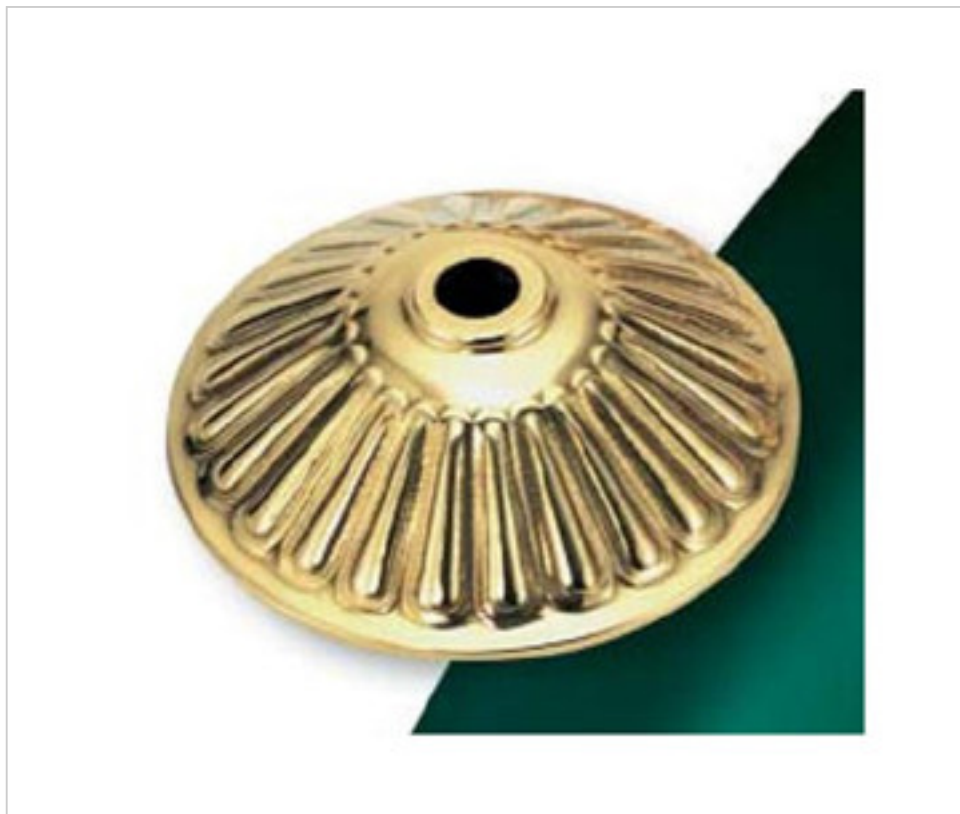

BRASS FOUNDRY > Guidini Foundry > Centerpieces  
Covercenters

29E0065

Center cover E-65 Ghidini

January 07th, 2025, 03:07

**PRICE**

Lot	P.V.P. excluding VAT
1	6,25€
150	5,56€
300	5,30€

Continued on next page >>

BRASS FOUNDRY > Guidini Foundry > Centerpieces  
Covercenters

29E0065

Center cover E-65 Ghidini

## OTHER FEATURES

---

High (mm): 25

Diameter (mm): 80