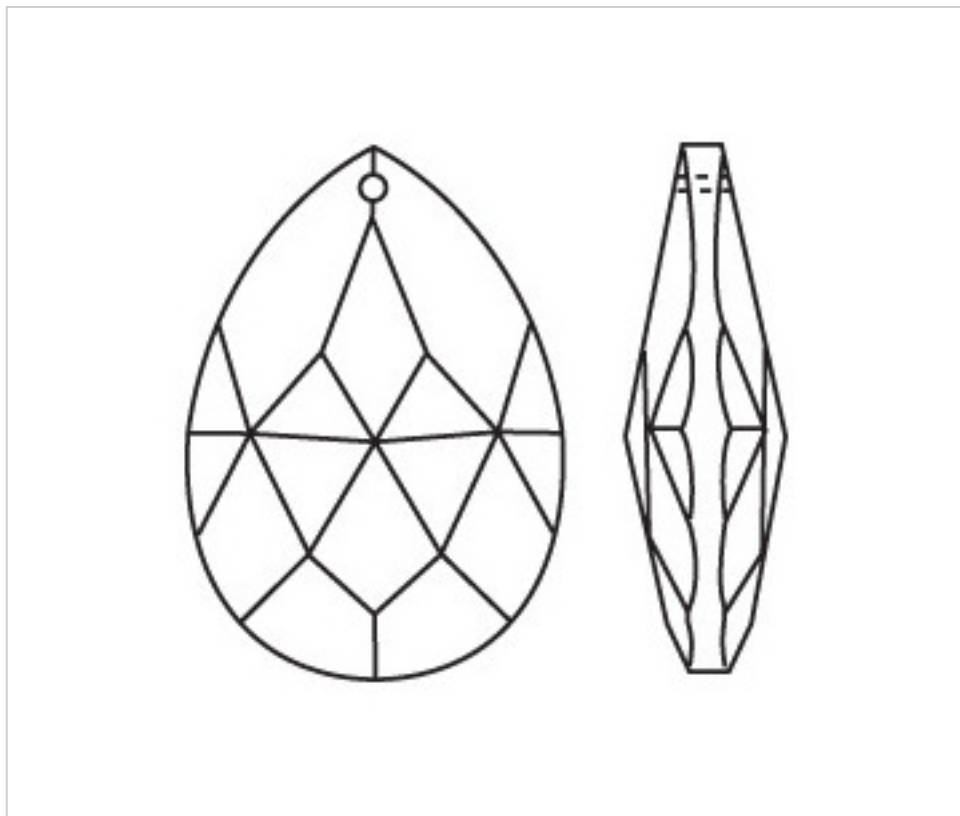

D942095

Almond 3420/125x74mm

December 22nd, 2024, 09:02

**PRICE**

|  | Lot | P.V.P. excluding VAT |
|--|-----|----------------------|
|  | 1   | 32,44€               |
|  | 3   | 21,62€               |
|  | 6   | 18,86€               |

Continued on next page >>

CRYSTAL FOR LAMPS > Scholer Crystal Austria > Schöler Fantastic Line  
Fantastic Almonds

D942095

Almond 3420/125x74mm

## OTHER FEATURES

---

Length (mm): 125

Width (mm): 74

Colour: Transparent

## DOCUMENTS

---

 [Almond 3420/125x74mm](#)