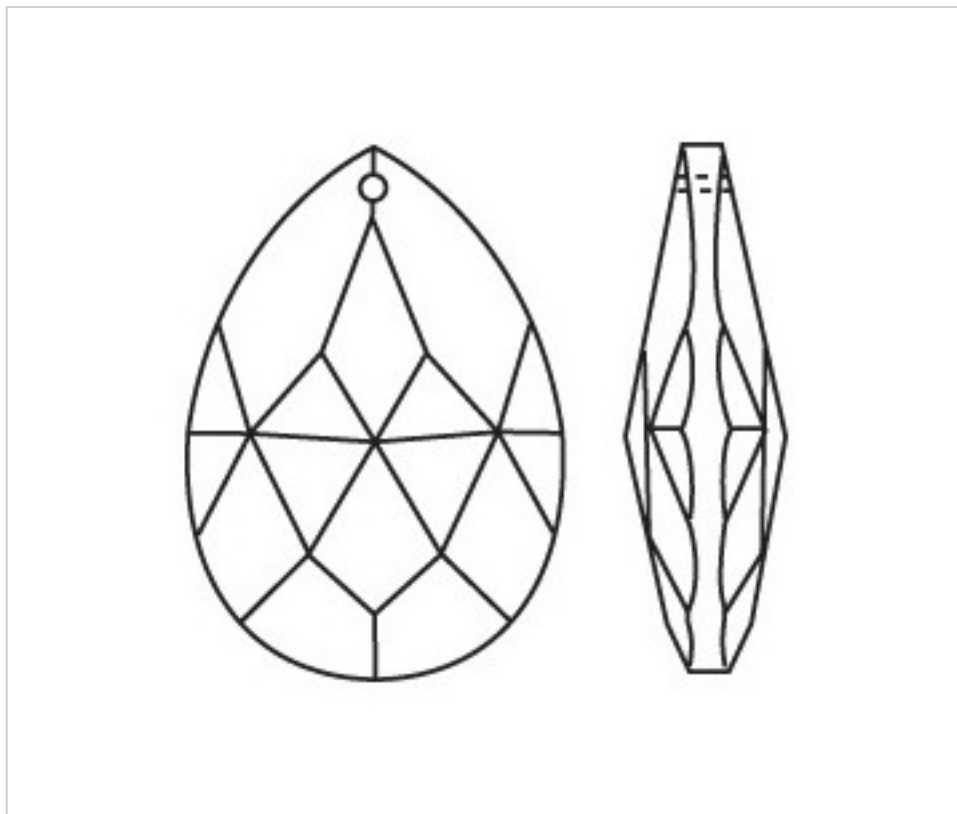

CRYSTAL FOR LAMPS > Scholer Crystal Austria > Schöler Fantastic Line
Fantastic Almonds

D942095

Almond 3420/125x74mm

July 22nd, 2024, 11:34

PRICE

Lot	P.V.P. excluding VAT
1	32,44€
3	21,62€
6	18,86€

Continued on next page >>

CRYSTAL FOR LAMPS > Scholer Crystal Austria > Schöler Fantastic Line
Fantastic Almonds

D942095

Almond 3420/125x74mm

TECHNICAL SPECIFICATIONS

Weight: 361 Grams

Packging: Box 6 Units

OTHER FEATURES

Length (mm): 125

Width (mm): 74

Colour: Transparent

DOCUMENTS

 [Almond 3420/125x74mm](#)