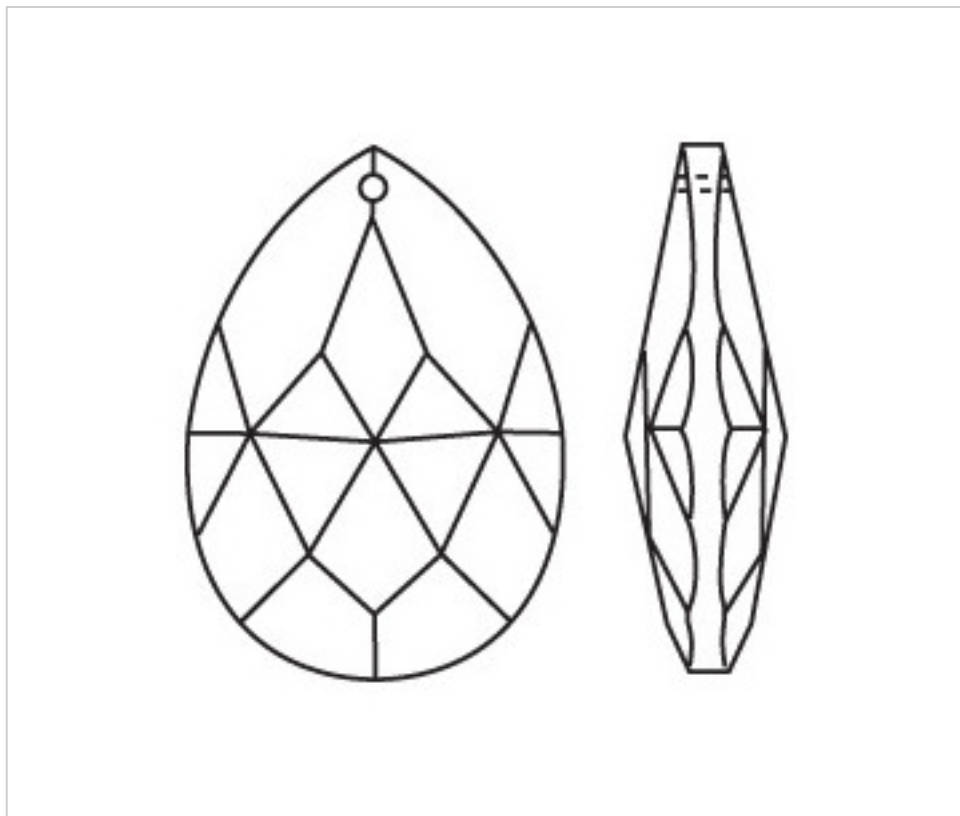

CRYSTAL FOR LAMPS > Scholer Crystal Austria > Schöler Fantastic Line
Fantastic Almonds

D942096

Almond 3420/150x87mm

July 22nd, 2024, 11:30

PRICE

Lot	P.V.P. excluding VAT
1	71,96€
2	47,98€
4	41,81€

Continued on next page >>

CRYSTAL FOR LAMPS > Scholer Crystal Austria > Schöler Fantastic Line
Fantastic Almonds

D942096

Almond 3420/150x87mm

TECHNICAL SPECIFICATIONS

Weight: 556 Grams

Packging: Box 4 Units

OTHER FEATURES

Length (mm): 150

Width (mm): 87

Colour: Transparent

DOCUMENTS

 [Almond 3420/150x87mm](#)