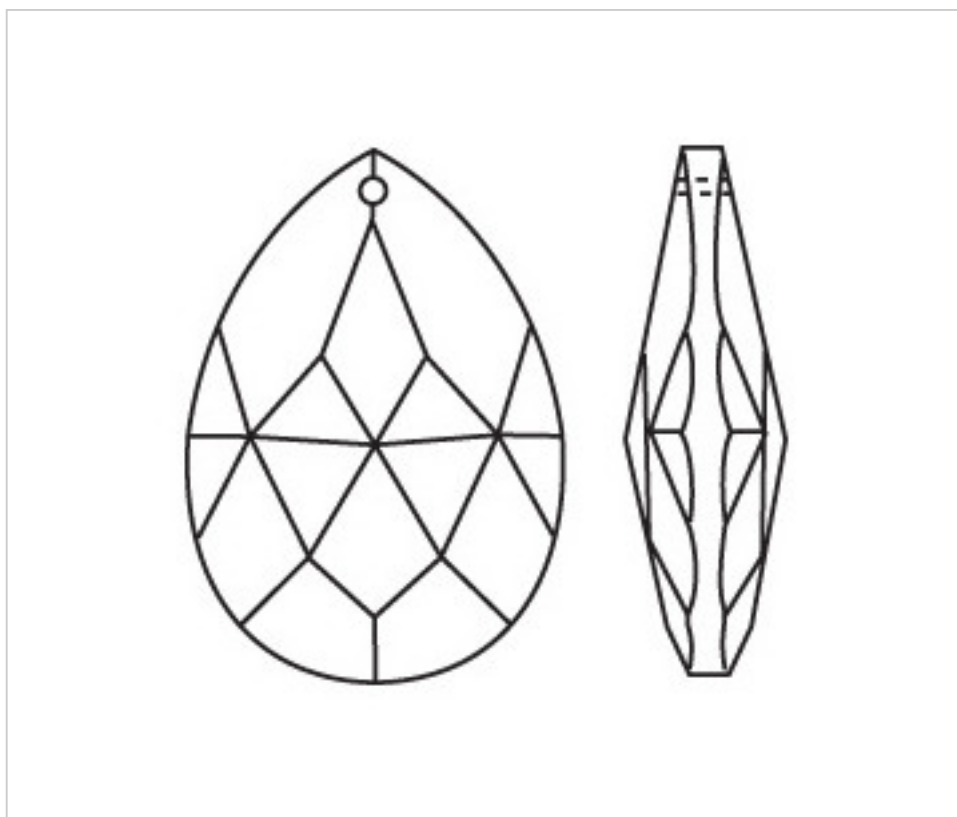

D942038

Almond 3420/38x22mm

February 02nd, 2025, 00:03

**PRICE**

Lot	P.V.P. excluding VAT
1	2,08€
32	1,39€
192	1,21€

Continued on next page >>

CRYSTAL FOR LAMPS > Scholer Crystal Austria > Schöler Fantastic Line  
Fantastic Almonds

D942038

Almond 3420/38x22mm

## OTHER FEATURES

---

Length (mm): 38

Width (mm): 22

Colour: Transparent