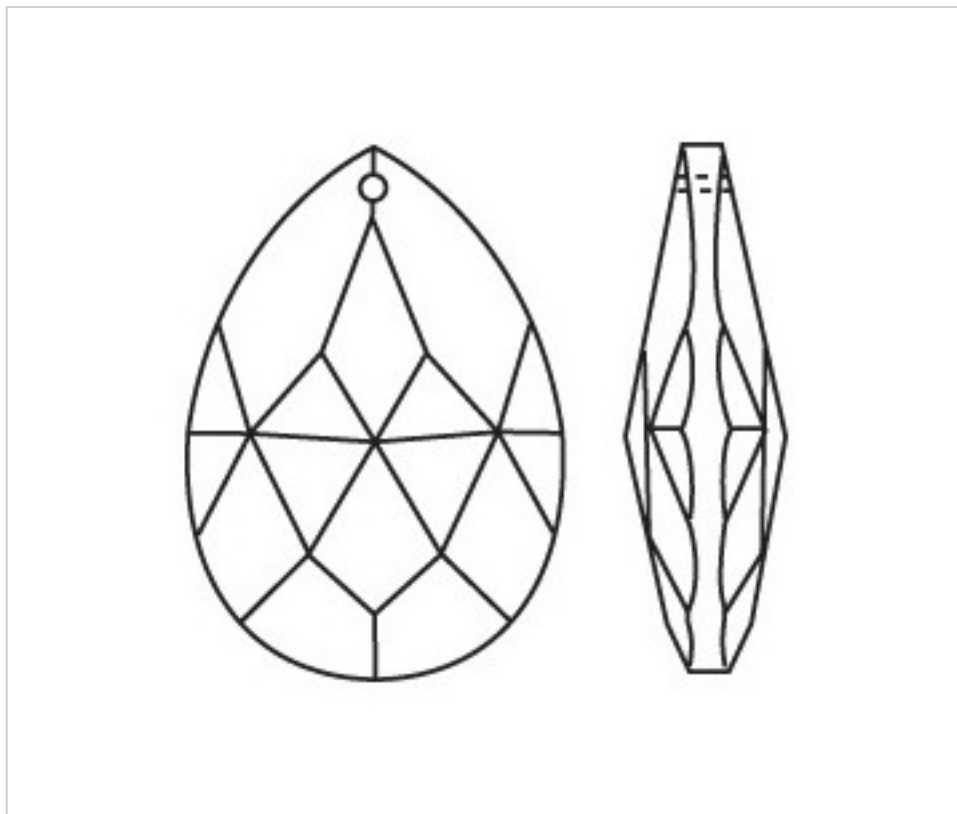

CRYSTAL FOR LAMPS > Scholer Crystal Austria > Schöler Fantastic Line  
Fantastic Almonds

D942076

Almond 3420/76x44mm

March 04th, 2025, 09:01

## PRICE

	Lot	P.V.P. excluding VAT
Pedido mínimo	24	3,67€

Continued on next page >>

CRYSTAL FOR LAMPS > Scholer Crystal Austria > Schöler Fantastic Line  
Fantastic Almonds

D942076

Almond 3420/76x44mm

## OTHER FEATURES

---

Length (mm): 76

Width (mm): 44

Colour: Transparent