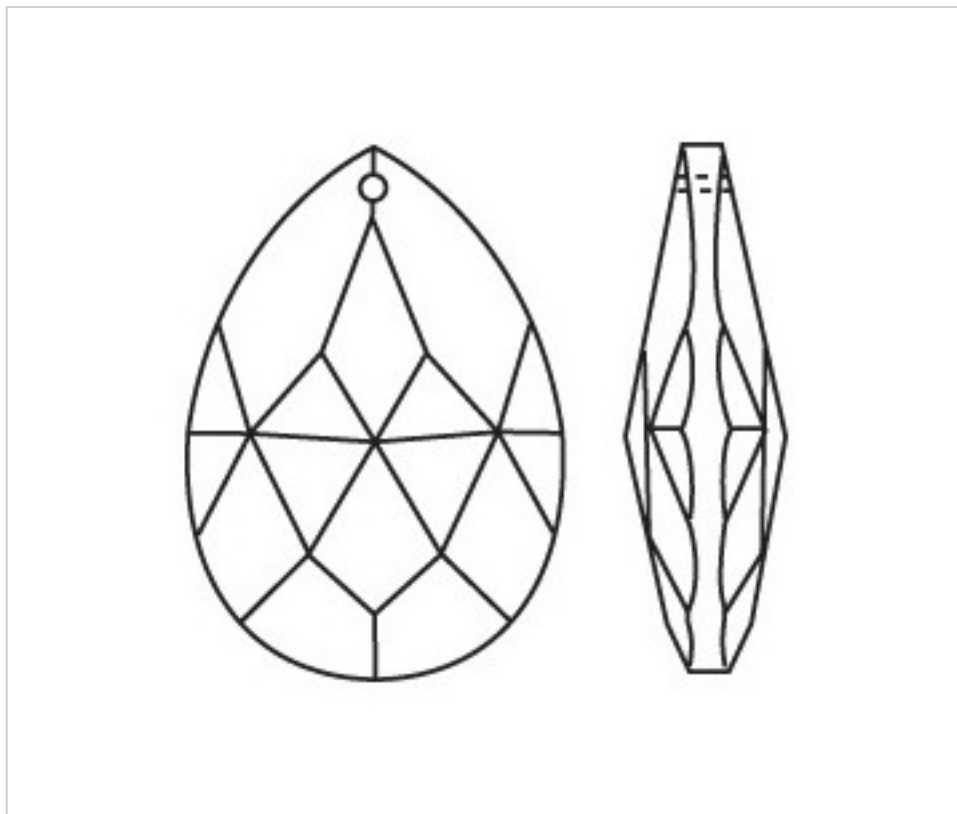

D942076

Almond 3420/76x44mm

February 01st, 2025, 23:56

PRICE

Lot	P.V.P. excluding VAT
1	6,31€
8	4,17€
24	3,67€

Continued on next page >>

CRYSTAL FOR LAMPS > Scholer Crystal Austria > Schöler Fantastic Line
Fantastic Almonds

D942076

Almond 3420/76x44mm

TECHNICAL SPECIFICATIONS

Weight: 73 Grams

Packging: Box 24 Units

OTHER FEATURES

Length (mm): 76

Width (mm): 44

Colour: Transparent

DOCUMENTS

 [Almond 3420/76x44mm](#)