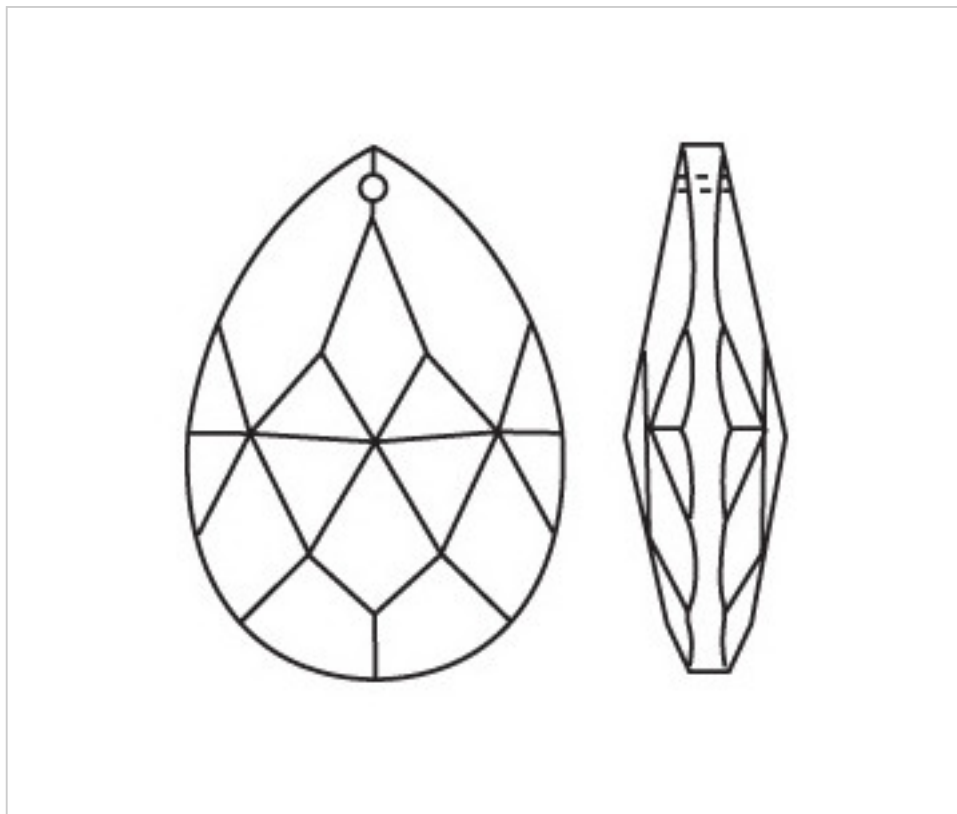

CRYSTAL FOR LAMPS > Scholer Crystal Austria > Schöler Fantastic Line
Fantastic Almonds

D942M76

Almond 3420/76x44mm Amber

March 04th, 2025, 08:56

PRICE

	Lot	P.V.P. excluding VAT
Pedido mínimo	24	6,62€

Continued on next page >>

CRYSTAL FOR LAMPS > Scholer Crystal Austria > Schöler Fantastic Line
Fantastic Almonds

D942M76

Almond 3420/76x44mm Amber

TECHNICAL SPECIFICATIONS

Weight: 74 Grams

Packging: Box 24 Units

OTHER FEATURES

Length (mm): 76

Width (mm): 44

Colour: Amber

DOCUMENTS

 [Almond 3420/76x44mm Amber](#)