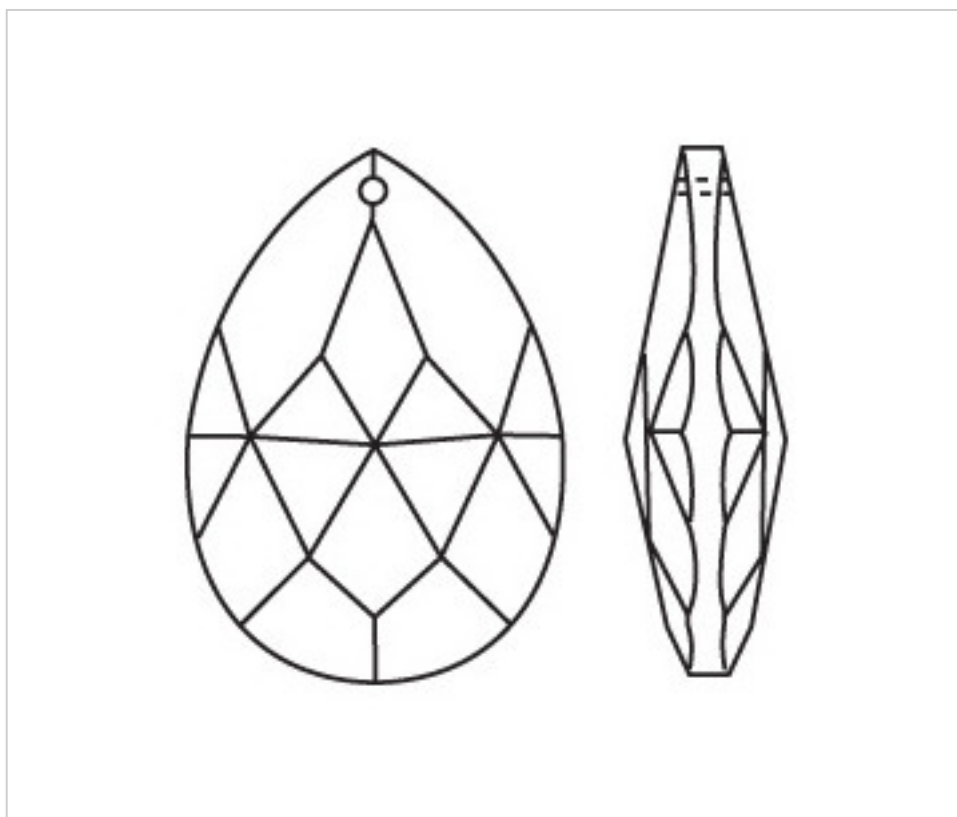

CRYSTAL FOR LAMPS > Scholer Crystal Austria > Schöler Fantastic Line  
Fantastic Almonds

D942M76

Almond 3420/76x44mm Amber

July 22nd, 2024, 13:30

## PRICE

	Lot	P.V.P. excluding VAT
Pedido mínimo	24	6,05€

Continued on next page >>

CRYSTAL FOR LAMPS > Scholer Crystal Austria > Schöler Fantastic Line  
Fantastic Almonds

D942M76

Almond 3420/76x44mm Amber

## OTHER FEATURES

---

Length (mm): 76

Width (mm): 44

Colour: Amber