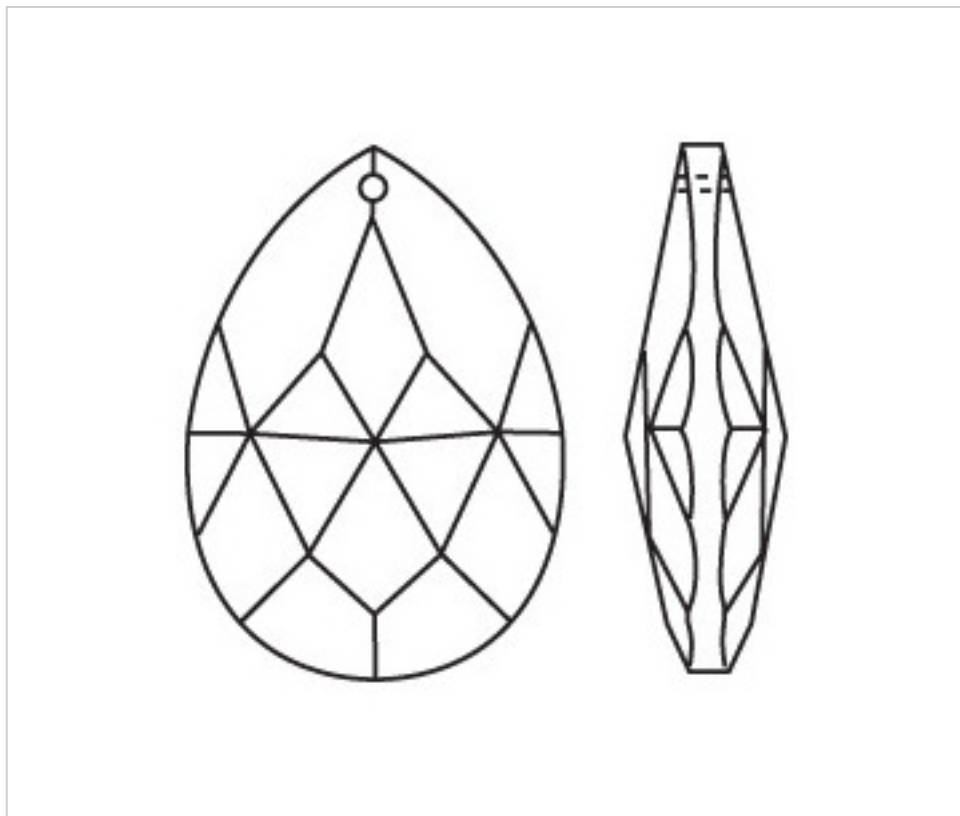

CRYSTAL FOR LAMPS > Scholer Crystal Austria > Schöler Fantastic Line
Fantastic Almonds

D942089

Almond 3420/89x52mm

April 06th, 2025, 12:27

PRICE

	Lot	P.V.P. excluding VAT
Pedido mínimo	15	4,50€

Continued on next page >>

CRYSTAL FOR LAMPS > Scholer Crystal Austria > Schöler Fantastic Line
Fantastic Almonds

D942089

Almond 3420/89x52mm

TECHNICAL SPECIFICATIONS

Weight: 1 Grams

Packging: Box 15 Units

OTHER FEATURES

Length (mm): 89

Width (mm): 52

Colour: Transparent

DOCUMENTS

 [Almond 3420/89x52mm](#)