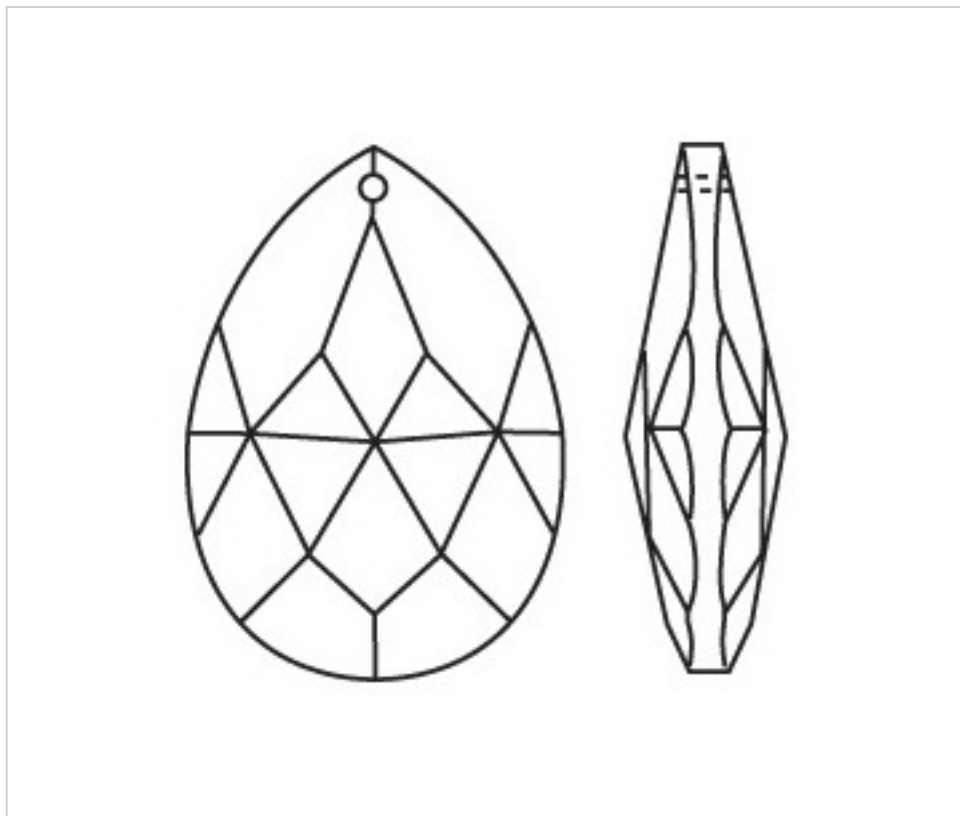

CRYSTAL FOR LAMPS > Scholer Crystal Austria > Schöler Fantastic Line
Fantastic Almonds

D942089

Almond 3420/89x52mm

November 21st, 2024, 18:14

PRICE

	Lot	P.V.P. excluding VAT
	1	7,06€
	5	4,72€
	15	4,11€

Continued on next page >>

CRYSTAL FOR LAMPS > Scholer Crystal Austria > Schöler Fantastic Line
Fantastic Almonds

D942089

Almond 3420/89x52mm

TECHNICAL SPECIFICATIONS

Weight: 1 Grams

Packging: Box 15 Units

OTHER FEATURES

Length (mm): 89

Width (mm): 52

Colour: Transparent

DOCUMENTS

 [Almond 3420/89x52mm](#)