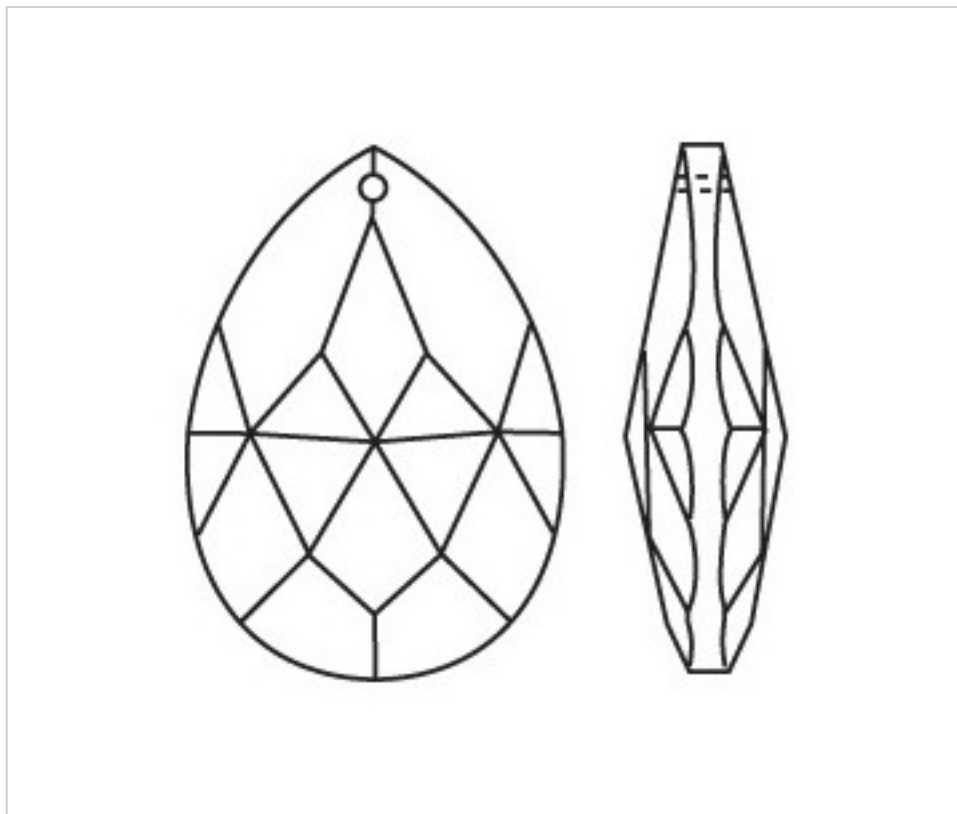

CRYSTAL FOR LAMPS > Scholer Crystal Austria > Schöler Fantastic Line
Fantastic Almonds

D942089

Almond 3420/89x52mm

February 01st, 2025, 23:51

PRICE

	Lot	P.V.P. excluding VAT
Pedido mínimo	15	4,50€

Continued on next page >>

CRYSTAL FOR LAMPS > Scholer Crystal Austria > Schöler Fantastic Line
Fantastic Almonds

D942089

Almond 3420/89x52mm

TECHNICAL SPECIFICATIONS

Weight: 1 Grams

Packging: Box 15 Units

OTHER FEATURES

Length (mm): 89

Width (mm): 52

Colour: Transparent

DOCUMENTS

 [Almond 3420/89x52mm](#)