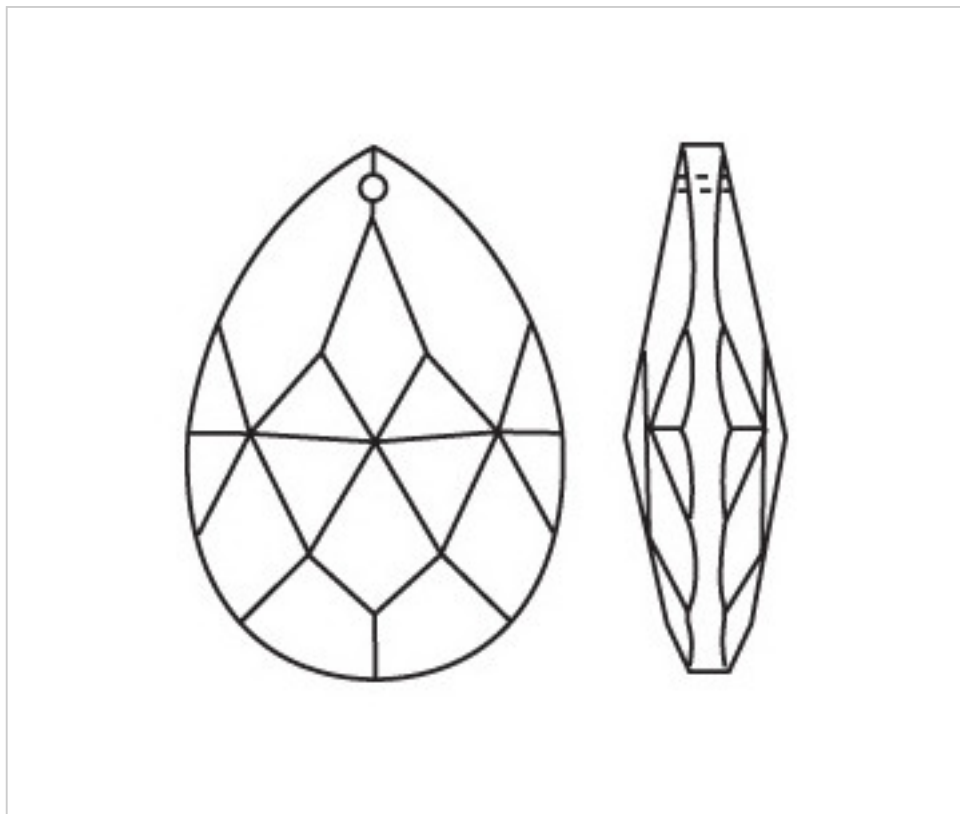

CRYSTAL FOR LAMPS > Scholer Crystal Austria > Schöler Fantastic Line
Fantastic Almonds

D942089

Almond 3420/89x52mm

July 22nd, 2024, 11:20

PRICE

Lot	P.V.P. excluding VAT
1	7,06€
5	4,72€
15	4,11€

Continued on next page >>

CRYSTAL FOR LAMPS > Scholer Crystal Austria > Schöler Fantastic Line
Fantastic Almonds

D942089

Almond 3420/89x52mm

TECHNICAL SPECIFICATIONS

Weight: 1 Grams

Packging: Box 15 Units

OTHER FEATURES

Length (mm): 89

Width (mm): 52

Colour: Transparent

DOCUMENTS

 [Almond 3420/89x52mm](#)