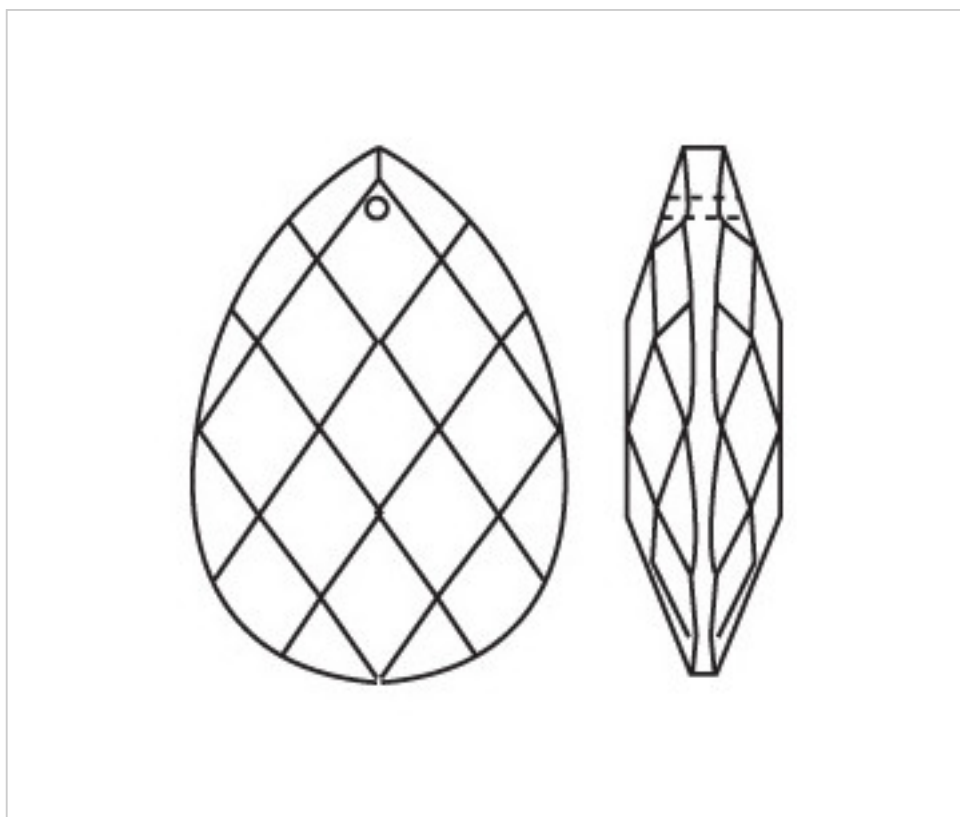

CRYSTAL FOR LAMPS > Scholer Crystal Austria > Schöler Fantastic Line
Fantastic Almonds

D943090

Almond 3430/100x64mm

March 04th, 2025, 09:17

PRICE

	Lot	P.V.P. excluding VAT
Pedido mínimo	10	7,31€

Continued on next page >>

CRYSTAL FOR LAMPS > Scholer Crystal Austria > Schöler Fantastic Line
Fantastic Almonds

D943090

Almond 3430/100x64mm

TECHNICAL SPECIFICATIONS

Weight: 192 Grams

Packging: Box 10 Units

OTHER FEATURES

Length (mm): 100

Width (mm): 64

Colour: Transparent

DOCUMENTS

 [Almond 3430/100x64mm](#)