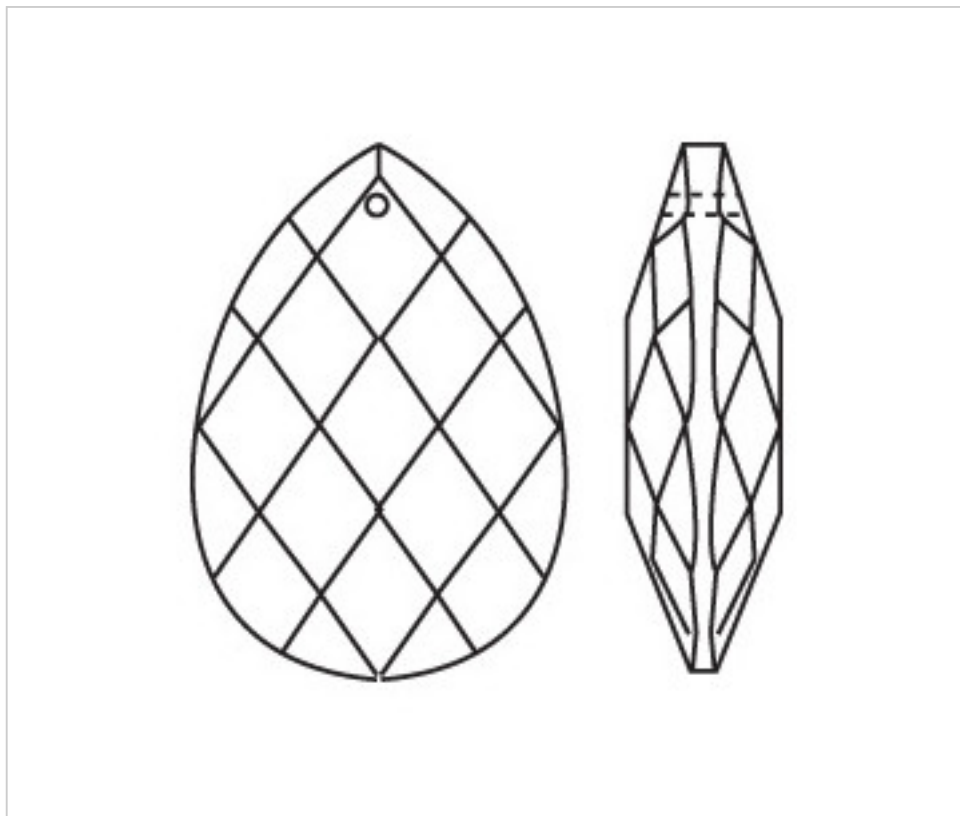

CRYSTAL FOR LAMPS > Scholer Crystal Austria > Schöler Fantastic Line
Fantastic Almonds

D943090

Almond 3430/100x64mm

April 06th, 2025, 12:29

PRICE

	Lot	P.V.P. excluding VAT
Pedido mínimo	10	7,31€

Continued on next page >>

CRYSTAL FOR LAMPS > Scholer Crystal Austria > Schöler Fantastic Line
Fantastic Almonds

D943090

Almond 3430/100x64mm

TECHNICAL SPECIFICATIONS

Weight: 192 Grams

Packging: Box 10 Units

OTHER FEATURES

Length (mm): 100

Width (mm): 64

Colour: Transparent

DOCUMENTS

 [Almond 3430/100x64mm](#)