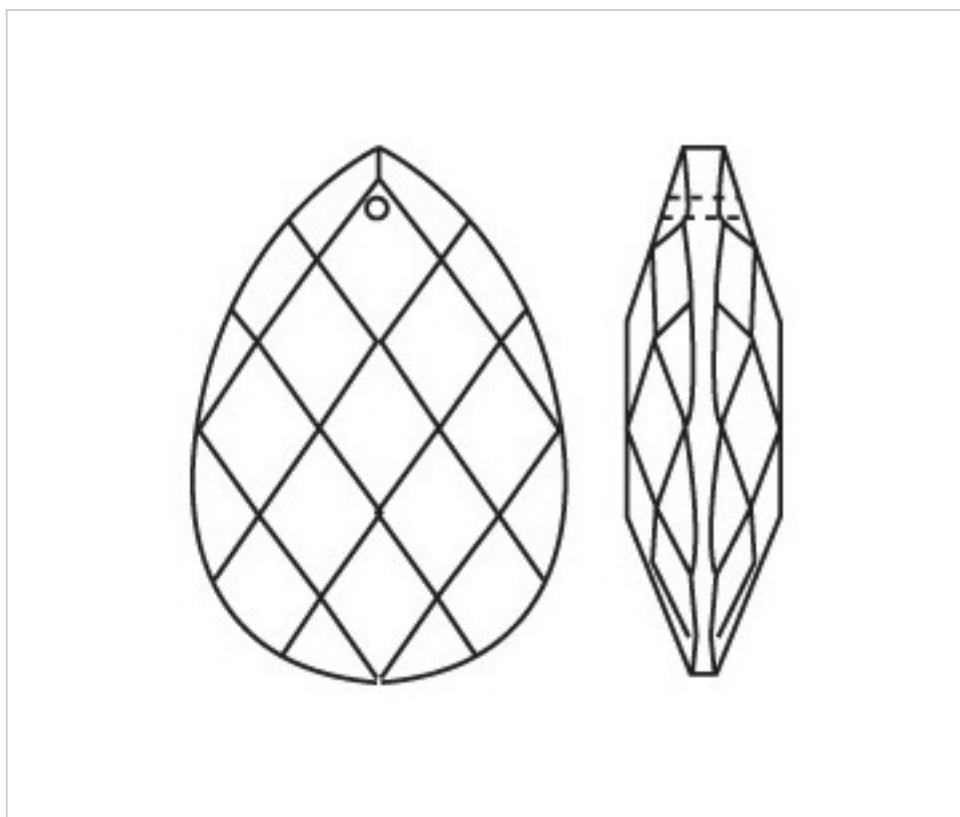

CRYSTAL FOR LAMPS > Scholer Crystal Austria > Schöler Fantastic Line  
Fantastic Almonds

D943090

Almond 3430/100x64mm

July 22nd, 2024, 13:24

## PRICE

	Lot	P.V.P. excluding VAT
Pedido mínimo	10	6,67€

Continued on next page >>

CRYSTAL FOR LAMPS > Scholer Crystal Austria > Schöler Fantastic Line  
Fantastic Almonds

D943090

Almond 3430/100x64mm

## OTHER FEATURES

---

Length (mm): 100

Width (mm): 64

Colour: Transparent