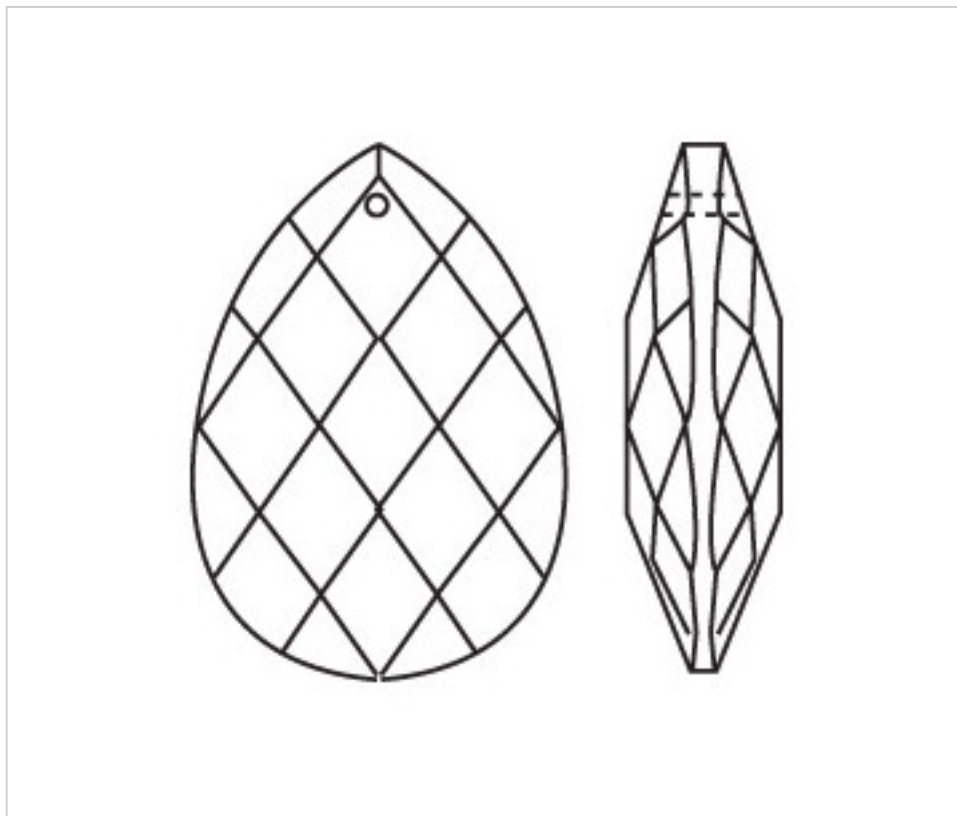

CRYSTAL FOR LAMPS > Scholer Crystal Austria > Schöler Fantastic Line
Fantastic Almonds

D943090

Almond 3430/100x64mm

February 01st, 2025, 23:50

PRICE

	Lot	P.V.P. excluding VAT
Pedido mínimo	10	7,31€

Continued on next page >>

CRYSTAL FOR LAMPS > Scholer Crystal Austria > Schöler Fantastic Line
Fantastic Almonds

D943090

Almond 3430/100x64mm

TECHNICAL SPECIFICATIONS

Weight: 192 Grams

Packging: Box 10 Units

OTHER FEATURES

Length (mm): 100

Width (mm): 64

Colour: Transparent

DOCUMENTS

 [Almond 3430/100x64mm](#)