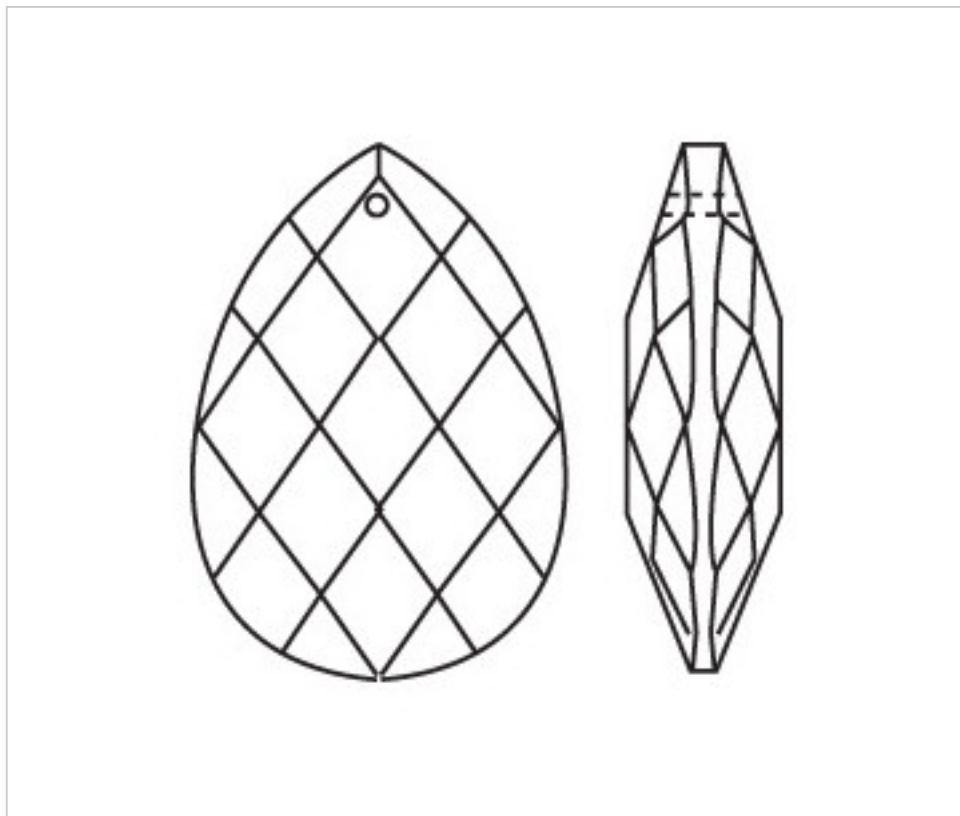

CRYSTAL FOR LAMPS > Scholer Crystal Austria > Schöler Fantastic Line  
Fantastic Almonds

D943090

Almond 3430/100x64mm

November 24th, 2024, 05:17

## PRICE

	Lot	P.V.P. excluding VAT
Pedido mínimo	10	6,67€

Continued on next page >>

CRYSTAL FOR LAMPS > Scholer Crystal Austria > Schöler Fantastic Line  
Fantastic Almonds

D943090

Almond 3430/100x64mm

## OTHER FEATURES

---

Length (mm): 100

Width (mm): 64

Colour: Transparent