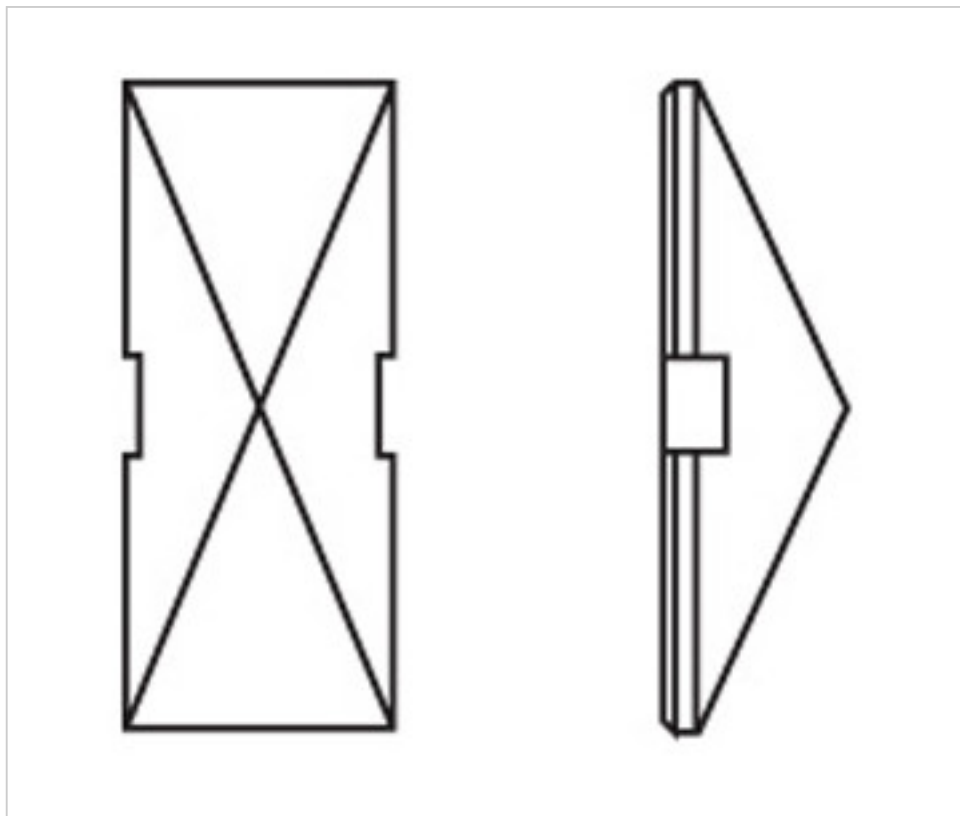

CRYSTAL FOR LAMPS > Scholer Crystal Austria > Schöler Basic Line
Plain ovals

A660260

Button 4750 /63x30mm (ex 5020)

October 02nd, 2024, 03:28

PRICE

Lot	P.V.P. excluding VAT
1	2,11€
10	1,40€
70	1,20€

Continued on next page >>

CRYSTAL FOR LAMPS > Scholer Crystal Austria > Schöler Basic Line
Plain ovals

A660260

Button 4750 /63x30mm (ex 5020)

TECHNICAL SPECIFICATIONS

Weight: 29 Grams

Packging: Box 70 Units

OTHER FEATURES

Length (mm): 63

Width (mm): 30

Colour: Transparent

DOCUMENTS

 [Button 4750 /63x30mm \(ex 5020\)](#)