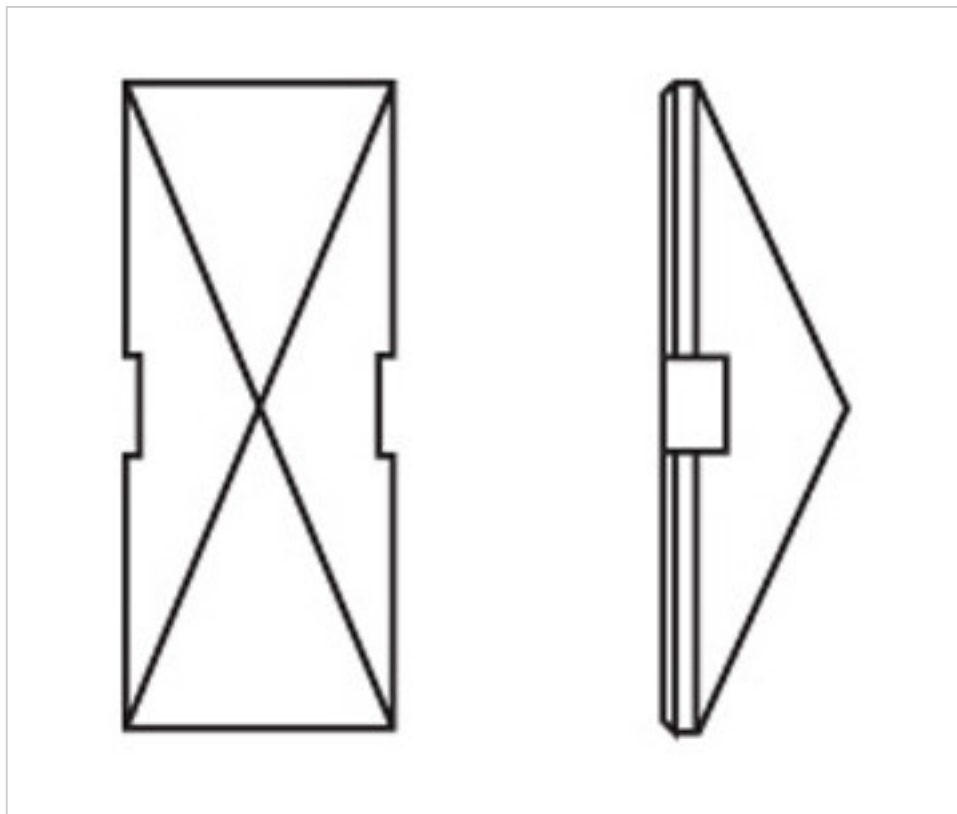

CRYSTAL FOR LAMPS > Scholer Crystal Austria > Schöler Basic Line  
Plain ovals

**A660260**

**Button 4750 /63x30mm (ex 5020)**

April 04th, 2025, 18:13

**PRICE**

Lot	P.V.P. excluding VAT
1	2,31€
10	1,53€
70	1,31€

Continued on next page >>

CRYSTAL FOR LAMPS > Scholer Crystal Austria > Schöler Basic Line  
Plain ovals

A660260

Button 4750 /63x30mm (ex 5020)

## OTHER FEATURES

---

Length (mm): 63

Width (mm): 30

Colour: Transparent

## DOCUMENTS

---

 [Button 4750 /63x30mm \(ex 5020\)](#)