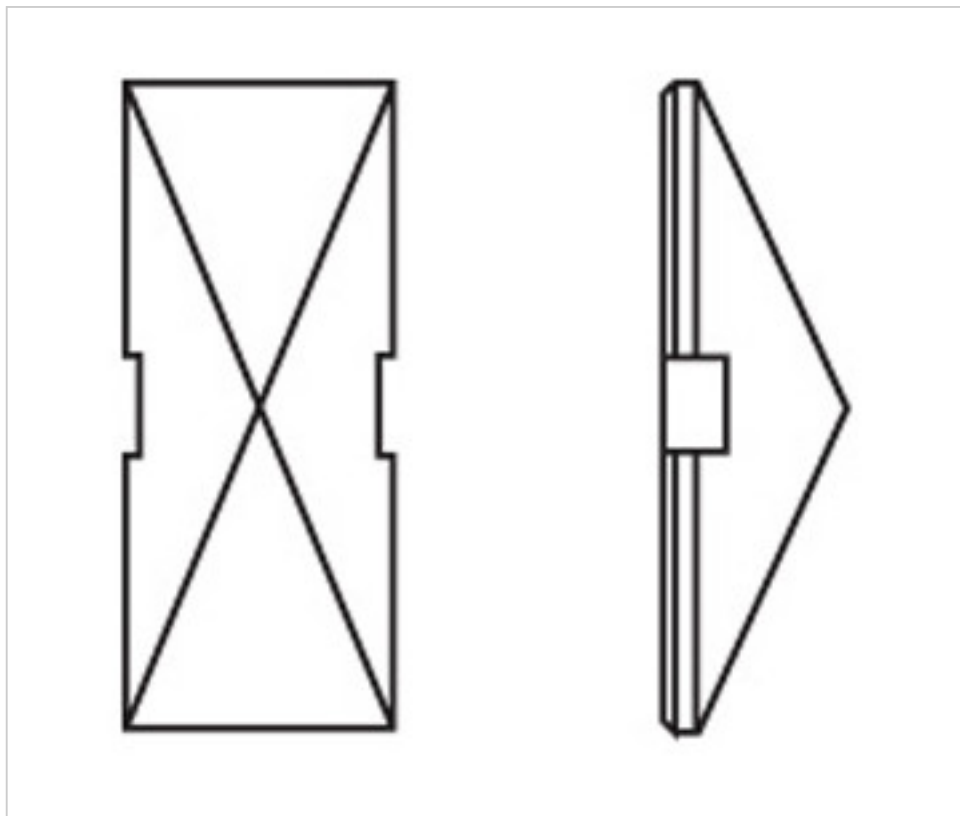

CRYSTAL FOR LAMPS > Scholer Crystal Austria > Schöler Basic Line  
Plain ovals

**A660260**

**Button 4750 /63x30mm (ex 5020)**

February 22nd, 2025, 09:11

**PRICE**

Lot	P.V.P. excluding VAT
1	2,31€
10	1,53€
70	1,31€

Continued on next page >>

CRYSTAL FOR LAMPS > Scholer Crystal Austria > Schöler Basic Line  
Plain ovals

**A660260**

**Button 4750 /63x30mm (ex 5020)**

## **OTHER FEATURES**

---

Length (mm): 63

Width (mm): 30

Colour: Transparent

## **DOCUMENTS**

---

 [Button 4750 /63x30mm \(ex 5020\)](#)