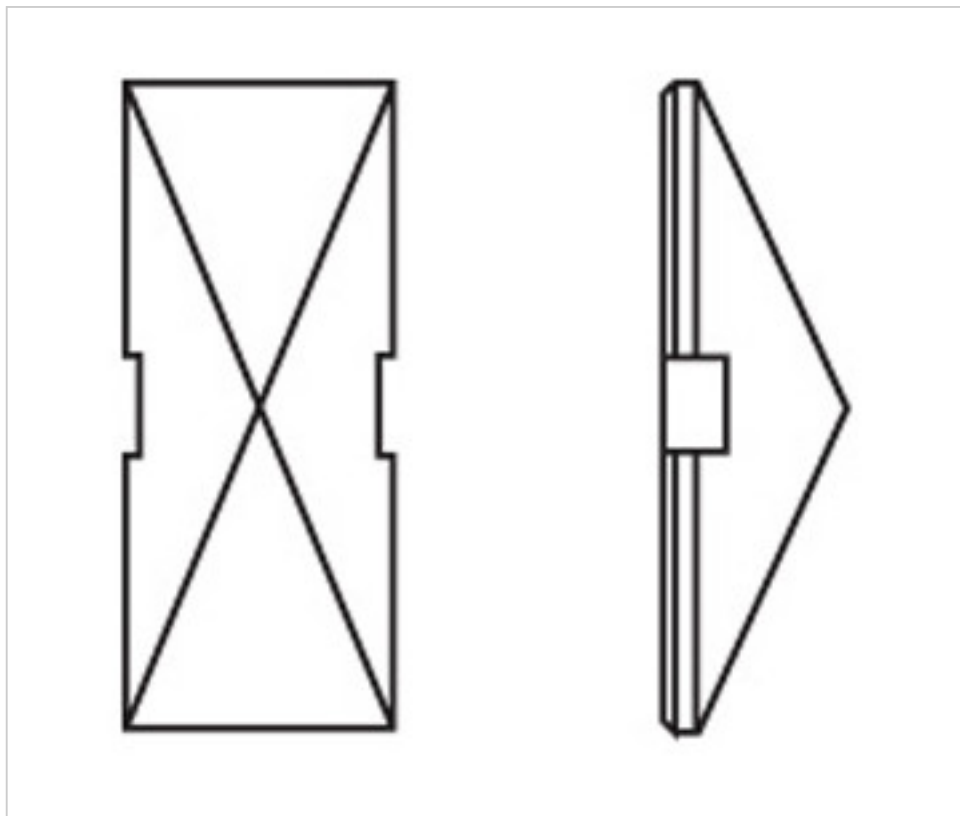

CRYSTAL FOR LAMPS > Scholer Crystal Austria > Schöler Basic Line
Plain ovals

A660260

Button 4750 /63x30mm (ex 5020)

November 23rd, 2024, 09:15

PRICE

	Lot	P.V.P. excluding VAT
	1	2,11€
	10	1,40€
	70	1,20€

Continued on next page >>

CRYSTAL FOR LAMPS > Scholer Crystal Austria > Schöler Basic Line
Plain ovals

A660260

Button 4750 /63x30mm (ex 5020)

TECHNICAL SPECIFICATIONS

Weight: 29 Grams

Packging: Box 70 Units

OTHER FEATURES

Length (mm): 63

Width (mm): 30

Colour: Transparent

DOCUMENTS

 [Button 4750 /63x30mm \(ex 5020\)](#)