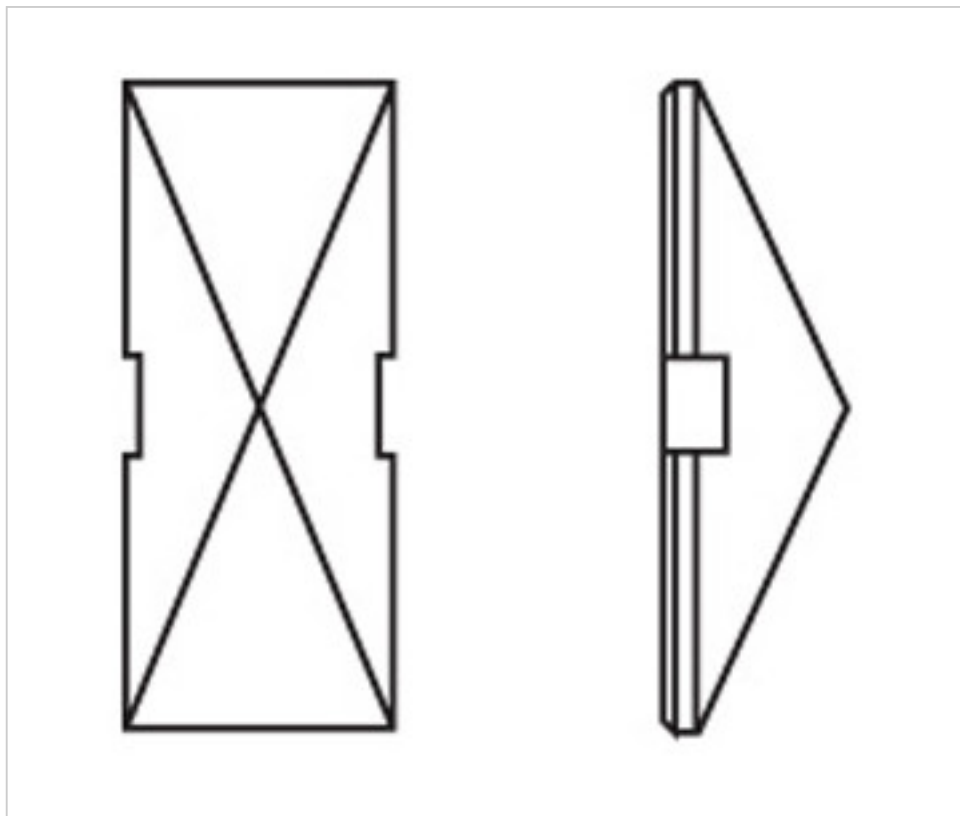

CRYSTAL FOR LAMPS > Scholer Crystal Austria > Schöler Basic Line  
Plain ovals

**A660260**

**Button 4750 /63x30mm (ex 5020)**

January 22nd, 2025, 00:57

**PRICE**

Lot	P.V.P. excluding VAT
1	2,31€
10	1,53€
70	1,31€

Continued on next page >>

CRYSTAL FOR LAMPS > Scholer Crystal Austria > Schöler Basic Line  
Plain ovals

A660260

Button 4750 /63x30mm (ex 5020)

## OTHER FEATURES

---

Length (mm): 63

Width (mm): 30

Colour: Transparent

## DOCUMENTS

---

 [Button 4750 /63x30mm \(ex 5020\)](#)