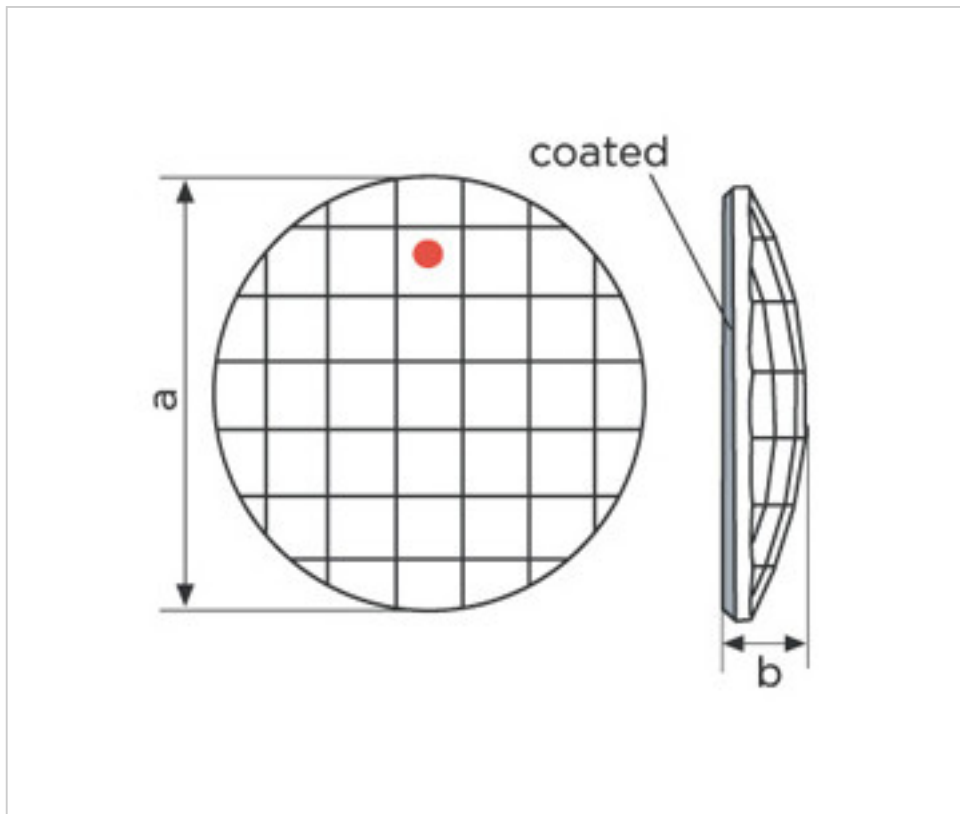

SWAROVSKI CRYSTAL > Strass Swarovski Crystal > Strass Swarovski for gluing
Flat Strass crystal with CAL coating in flat part

113783201

Round chessboard 2035/20mm Bermuda Blue

January 22nd, 2025, 01:05

PRICE

	Lot	P.V.P. excluding VAT
	1	4,93€
	20	3,95€
	40	3,44€

Continued on next page >>

SWAROVSKI CRYSTAL > Strass Swarovski Crystal > Strass Swarovski for gluing
Flat Strass crystal with CAL coating in flat part

113783201

Round chessboard 2035/20mm Bermuda Blue

TECHNICAL SPECIFICATIONS

Weight: 3 Grams

Packging: Box 20 Units

NOTES

Effect applied to flat part dimensions A=20mm(+/- 0.3mm) B=3.8mm(0.3mm +/-)

OTHER FEATURES

Colour: Bermuda Blue

DOCUMENTS

 [Round chessboard 2035/20mm Bermuda Blue](#)