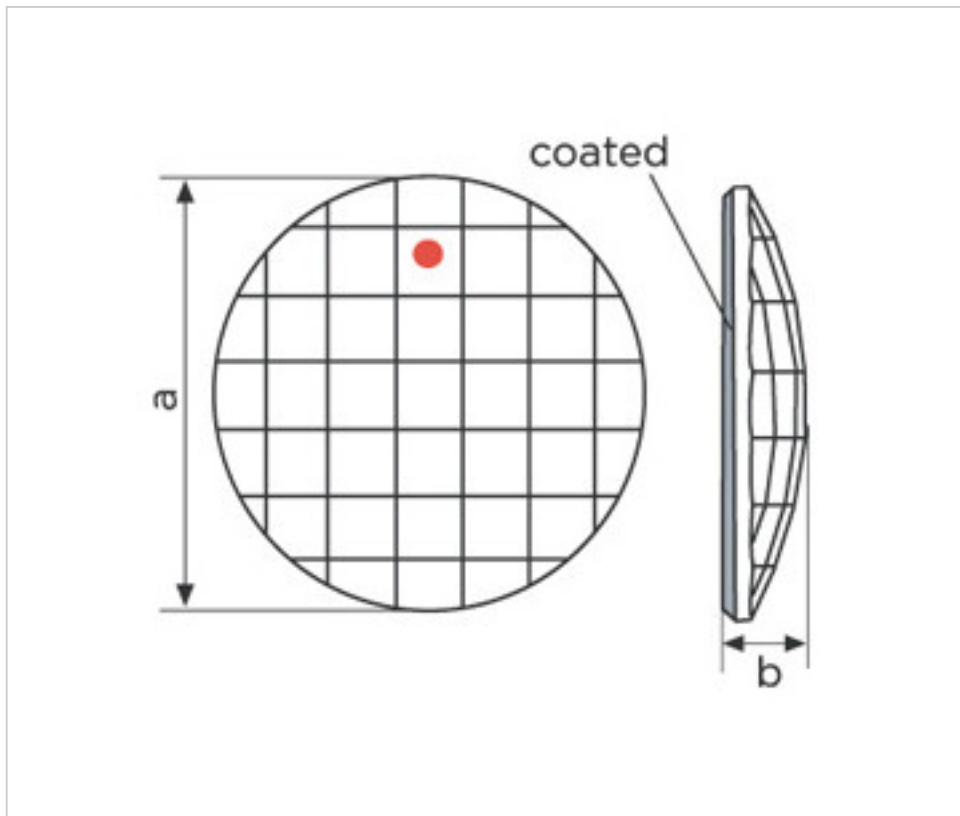

SWAROVSKI CRYSTAL > Strass Swarovski Crystal > Strass Swarovski for gluing  
Flat Strass crystal with CAL coating in flat part

113783201

Round chessboard 2035/20mm Bermuda Blue

February 22nd, 2025, 13:51

**PRICE**

	Lot	P.V.P. excluding VAT
	1	4,93€
	20	3,95€
	40	3,44€

Continued on next page >>

SWAROVSKI CRYSTAL > Strass Swarovski Crystal > Strass Swarovski for gluing  
Flat Strass crystal with CAL coating in flat part

## NOTES

---

Effect applied to flat part dimensions A=20mm(+/- 0.3mm) B=3.8mm(0.3mm +/-)