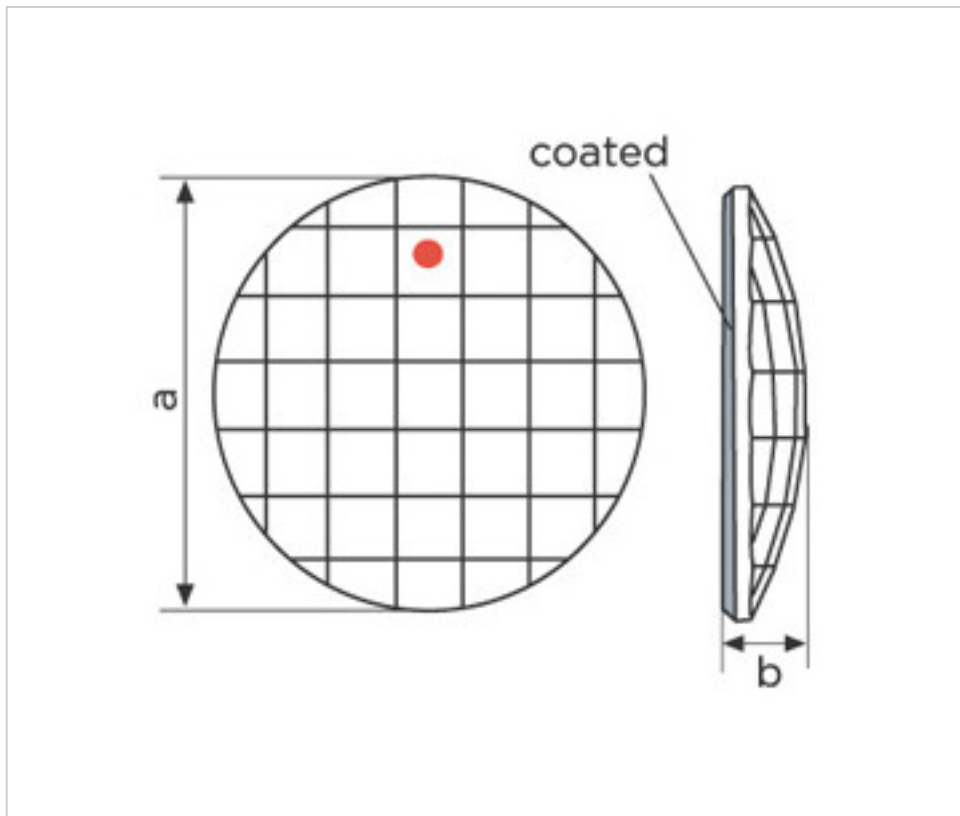

SWAROVSKI CRYSTAL > Strass Swarovski Crystal > Strass Swarovski for gluing
Flat Strass crystal with CAL coating in flat part

113783201

Round chessboard 2035/20mm Bermuda Blue

December 22nd, 2024, 04:28

PRICE

| | Lot | P.V.P. excluding VAT |
|--|-----|----------------------|
| | 1 | 4,93€ |
| | 20 | 3,95€ |
| | 40 | 3,44€ |

Continued on next page >>

SWAROVSKI CRYSTAL > Strass Swarovski Crystal > Strass Swarovski for gluing
Flat Strass crystal with CAL coating in flat part

113783201

Round chessboard 2035/20mm Bermuda Blue

TECHNICAL SPECIFICATIONS

Weight: 3 Grams

Packging: Box 20 Units

NOTES

Effect applied to flat part dimensions A=20mm(+/- 0.3mm) B=3.8mm(0.3mm +/-)

OTHER FEATURES

Colour: Bermuda Blue

DOCUMENTS

 [Round chessboard 2035/20mm Bermuda Blue](#)