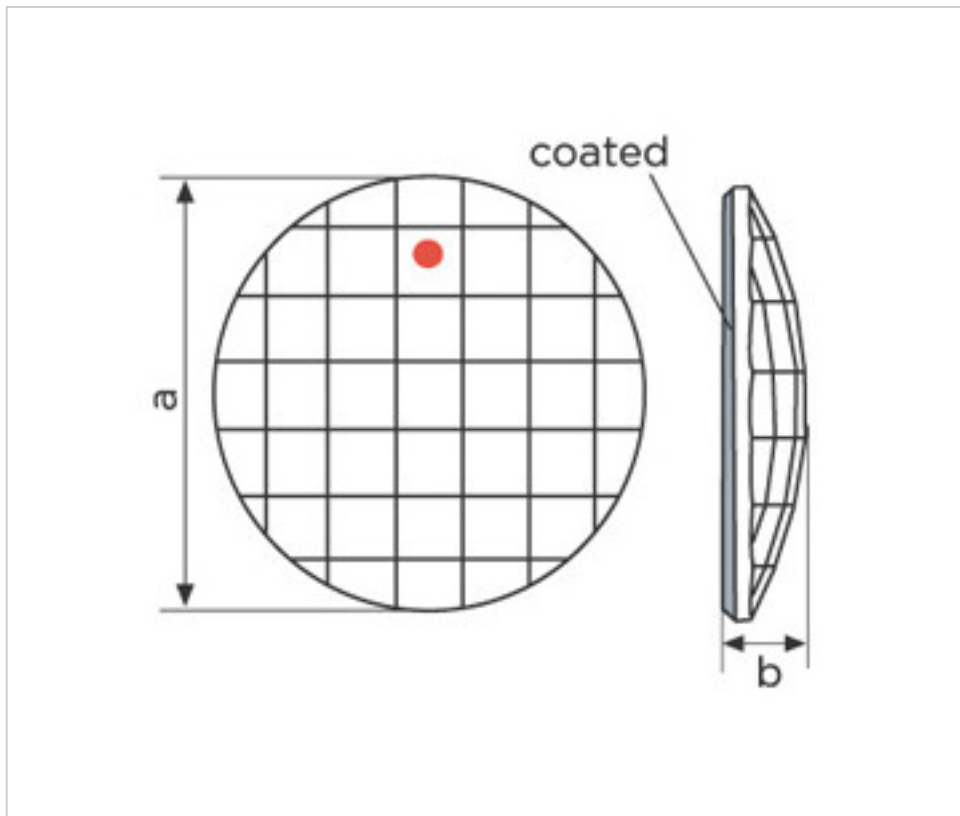

SWAROVSKI CRYSTAL > Strass Swarovski Crystal > Strass Swarovski for gluing
Flat Strass crystal with CAL coating in flat part

113783201

Round chessboard 2035/20mm Bermuda Blue

November 21st, 2024, 13:55

PRICE

	Lot	P.V.P. excluding VAT
	1	4,93€
	20	3,95€
	40	3,44€

Continued on next page >>

SWAROVSKI CRYSTAL > Strass Swarovski Crystal > Strass Swarovski for gluing
Flat Strass crystal with CAL coating in flat part

113783201

Round chessboard 2035/20mm Bermuda Blue

TECHNICAL SPECIFICATIONS

Weight: 3 Grams

Packging: Box 20 Units

NOTES

Effect applied to flat part dimensions A=20mm(+/- 0.3mm) B=3.8mm(0.3mm +/-)

OTHER FEATURES

Colour: Bermuda Blue

DOCUMENTS

 [Round chessboard 2035/20mm Bermuda Blue](#)